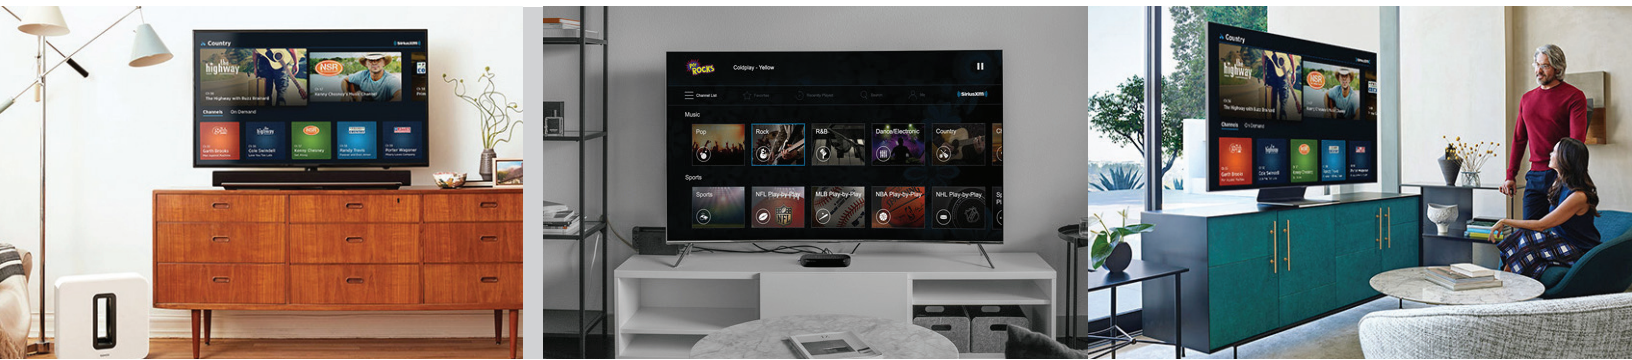

All the latest online listening features on Apple's revolutionary phones and tablets.

Android™

Over 200 SiriusXM channels, plus get great new features on the fastest growing mobile platform.

Windows 10

Available on Windows 10 desktop, laptop, and tablet.

Online

Listen on computers and laptops online.

Note: Subscription required to stream SiriusXM. Some channels not available in all lineups. SiriusXM subscriptions are sold separately.

SiriusXM At Home

Your customers don't have to leave SiriusXM sitting in their driveways. With an All Access or streaming trial or subscription, they can enjoy SiriusXM on a wide variety of connected devices, including smart TVs, media players, connected speakers, and home and custom audio systems. Plus, they get the additional flexibility to listen on their computers, smart phones and tablets. Your customers are able to enjoy the entertainment they want on the products they choose. Learn more at siriusxm.com/ConnectedDevices

It's Easy to Listen to SiriusXM at Home

Your customers can stream the perfect soundtrack right on their big screen through their smart TV or media player. So family nights, dinner parties, or just curling up on the couch can sound amazing. They can customize music and comedy channels or search for their favorite shows. They can even access thousands of hours of SiriusXM Podcast programs, so they never have to miss a can't-miss show, special, or live event again.