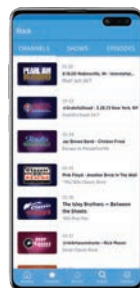

All the latest online listening features on Apple's revolutionary phones and tablets.

Android™

Over 200 SiriusXM channels, plus get great new features on the fastest growing mobile platform.

Windows 10

Available on Windows 10 desktop, laptop, and tablet.