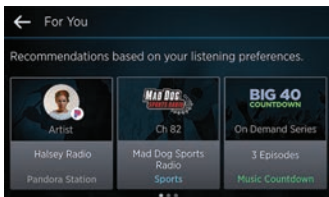

Personalized Content Recommendations

Personalized recommendations of channels and content curated just "For You" based on your history and listening preferences.