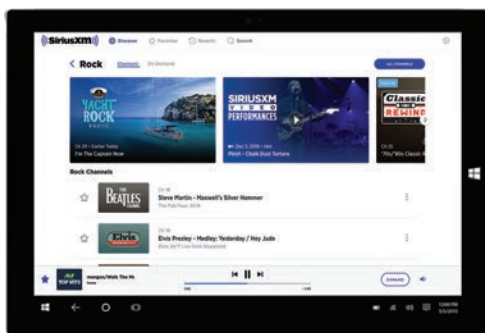

All the latest online listening features on Apple's revolutionary phones and tablets.

Android™

Over 200 SiriusXM channels, plus get great new features on the fastest growing mobile platform.

Windows 10

Available on Windows 10 desktop, laptop, and tablet.

Online

Listen on computers and laptops online.

Note: Subscription required to stream SiriusXM. Some channels not available in all lineups. SiriusXM subscriptions are sold separately.

SiriusXM At Home

Your customers don't have to leave SiriusXM sitting in their driveways. With an All Access or streaming trial or subscription, they can enjoy SiriusXM on a wide variety of connected devices, including smart TVs, media players, connected speakers, and home and custom audio systems. Plus, they get the additional flexibility to listen on their computers, smart phones and tablets. Your customers are able to enjoy the entertainment they want on the products they choose. Learn more at siriusxm.com/ConnectedDevices