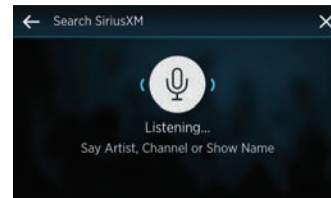

Seamless Delivery of SiriusXM Content via Satellite and Internet

Get SiriusXM's unparalleled variety delivered over both satellite and the Internet.

Voice Tuning & Navigation

Speak to tune to a channel, browse a category/genre of channels, or find the game of your favorite sports team.