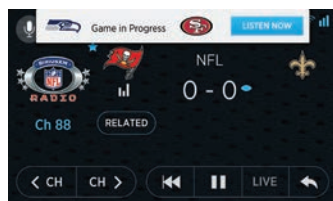

Seamless Delivery of SiriusXM Content via Satellite and Internet

Get SiriusXM's unparalleled variety delivered over both satellite and the Internet.

Voice Tuning & Navigation

Speak to tune to a channel, browse a category/genre of channels, or find the game of your favorite sports team.

Access to SiriusXM's library of over 5,000 hours of unique On Demand content; Create Pandora Stations and over 100 new XTRA online music channels.

Unmatched Sports Coverage

Favorite your teams to get home or away broadcasts whenever you tune in. Plus, a live sports category with current games and scores.

Artist/Song/Game Alerts

Save Songs, Artists, and selected Sports Teams and get notified when the song, artist, or team plays on SiriusXM.

Bluetooth® Audio Streaming

Audio streaming via Bluetooth to in-vehicle audio systems, home audio/video receivers, and Bluetooth speakers.