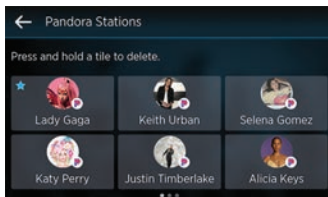

Podcasts/Episodes, Create Pandora Stations, and Xtra channels

Access to SiriusXM's library of over 5,000 hours of unique On Demand content; Create Pandora Stations and over 100 new XTRA online music channels.