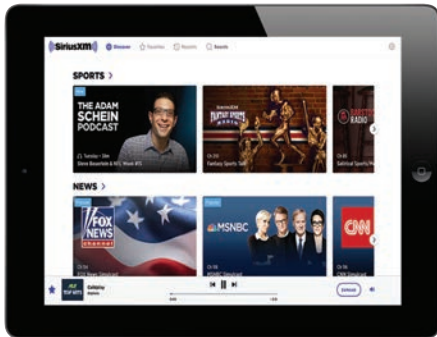

All the latest online listening features on Apple's revolutionary phones and tablets.

Android™

Over 200 SiriusXM channels, plus get great new features on the fastest growing mobile platform.

Windows 10

Available on Windows 10 desktop, laptop, and tablet.