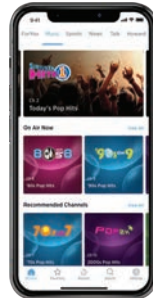

All the latest online listening features on Apple's revolutionary phones and tablets.

Android™

Over 200 SiriusXM channels, plus get great new features on the fastest growing mobile platform.

Windows 10

Available on Windows 10 desktop, laptop, and tablet.