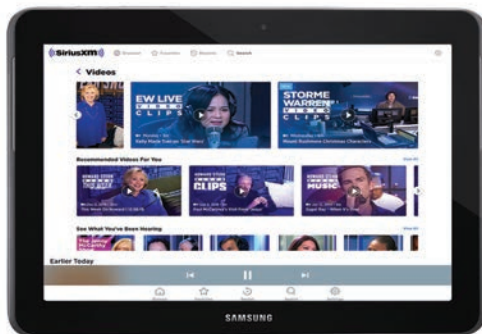

Podcasts

Dig in to 10,000+ hours of on-demand programming, including exclusive interviews, shows and performances.

* Features availability based on subscription package

Apple iPhone®, iPad® and SiriusXM App

All the latest online listening features on Apple's revolutionary phones and tablets.

Android™

Over 200 SiriusXM channels, plus get great new features on the fastest growing mobile platform.

Windows 10

Available on Windows 10 desktop, laptop, and tablet.