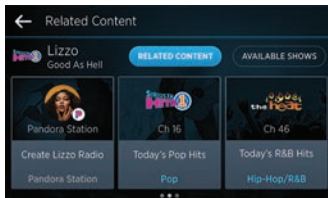

Our exclusive 360L technology combines satellite and streaming features, including personalization and access to the most SiriusXM channels to allow you to transform your listening experience.

Personalization, Powered by 360L: SiriusXM's acclaimed, next-generation 360L user interface is designed to make navigating and discovering content a breeze. Enjoy a custom-created listening experience, based on your personal content preferences and listening patterns.

Scan to watch the Tour video:

SiriusXM Tour with Vehicle Kit SXWB1V1

3 MONTHS FREE
IN YOUR CAR & ON YOUR PHONE
\$65 VALUE

Features of Tour

Featuring SiriusXM with 360L

360L gives you a more rich, diverse and exclusive experience than ever before.

Seamless Delivery of SiriusXM Content via Satellite and Internet

Get SiriusXM's unparalleled variety delivered over both satellite and the Internet.

Voice Tuning & Navigation

Speak to tune to a channel, browse a category/genre of channels, or find the game of your favorite sports team.