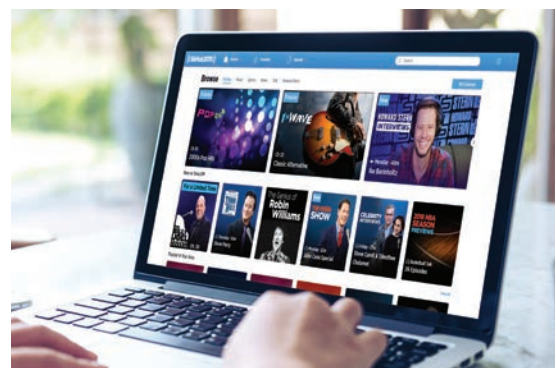

All the latest online listening features on Apple's revolutionary phones and tablets.

Android™

Over 200 SiriusXM channels, plus get great new features on the fastest growing mobile platform.

Windows 10

Available on Windows 10 desktop, laptop, and tablet.

Online

Listen on computers and laptops online.

Note: Subscription required to stream SiriusXM. Some channels not available in all lineups. SiriusXM subscriptions are sold separately.

SiriusXM At Home

Your customers don't have to leave SiriusXM sitting in their driveways. With an All Access or streaming trial or subscription, they can enjoy SiriusXM on a wide variety of connected devices, including smart TVs, media players, connected speakers, and home and custom audio systems. Plus, they get the additional flexibility to listen on their computers, smart phones and tablets. Your customers are able to enjoy the entertainment they want on the products they choose. Learn more at siriusxm.com/ConnectedDevices