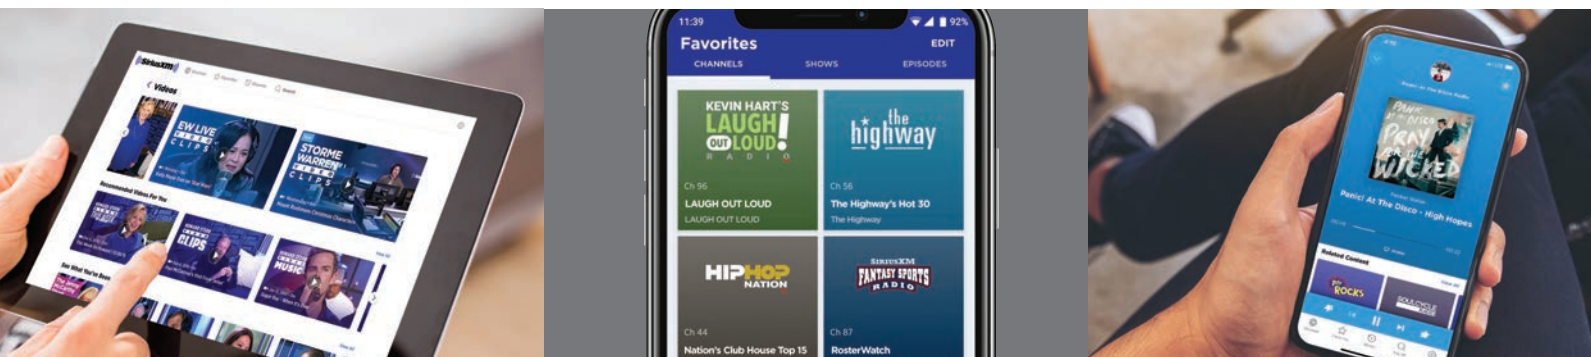

SiriusXM on the App and Online

When you stream SiriusXM, you don't just listen to what you love, you live it. You now have access to even more channels, and features that make it easier and faster than ever to create a completely customized experience, way beyond the car. And you can do it all on the go, at work, at play, whenever and wherever you want to enjoy SiriusXM. It's listening reimaged.

Outside the Car Features*

Video

Watch SiriusXM video online or on the app. Featuring The Howard Stern Show. See what's really going on in the studio!

Organized The Way You Like It

Everything's set up in simple-to-navigate categories for quicker searching. So less time looking and more time listening.

SiriusXM Favorites

See all your SiriusXM Favorites broken down into Channels, Shows, and Episodes for quicker access.

Reminders

Set a notification to be reminded when your favorite show is about to start, and never miss a can't-miss minute.

Create Pandora Stations

Create Pandora Stations lets you create customized, ad-free music stations.

Your Sound Travels

Now your favorites, settings, listening history, and more stay in sync across all of your devices, and select vehicles. So you never miss a beat.

Podcasts

Dig in to 10,000+ hours of on-demand programming, including exclusive interviews, shows and performances.

* Features availability based on subscription package