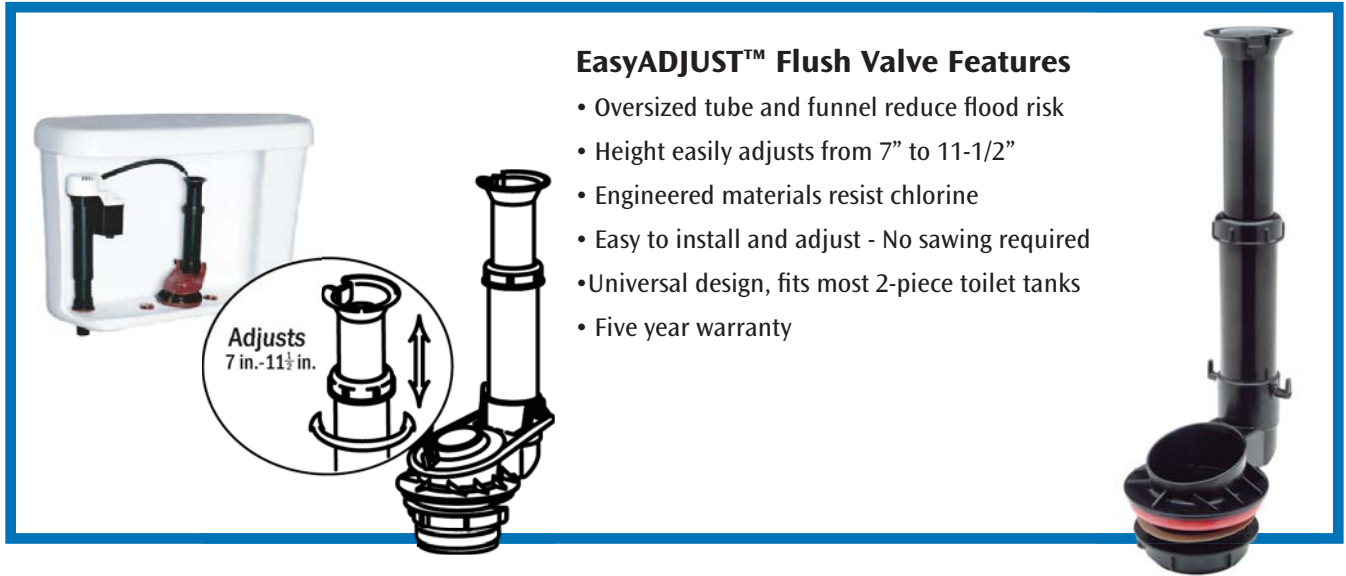

Korky® Flush Valves & Flush Valve Repair

EasyADJUST™ Flush Valve Features

- Oversized tube and funnel reduce flood risk
- Height easily adjusts from 7" to 11-1/2"
- Engineered materials resist chlorine
- Easy to install and adjust - No sawing required
- Universal design, fits most 2-piece toilet tanks
- Five year warranty

| Item | Part# | Pkg Language | Carton Qty | Packaging | UPC# |
|---|--------|--------------|------------|-----------|--------------|
| Korky® 2" Adjustable Flush Valve & Flapper | 4020PK | Eng/Spanish | 12 | Clamshell | 049057102916 |
| <ul style="list-style-type: none"> • Universal design, fits most 2-piece toilet tanks • Height easily adjusts from 7" to 11-1/2" • Oversized tube and funnel reduce flood risk | | | | | |

| | | | | | |
|--|--------|-------------|---|-----------|--------------|
| Korky® 2" Adjustable Flush Valve Kit with Tank-to-Bowl Gasket & Hardware | 4030PK | Eng/Spanish | 6 | Clamshell | 049057102961 |
| | 4030FR | Eng/French | 6 | Clamshell | 049057103081 |
| <ul style="list-style-type: none"> • Kit includes: flush valve, Korky Plus flapper, tank-to-bowl gasket, nuts, bolts and washers • Universal design, fits most 2-piece toilet tanks • Height easily adjusts from 7" to 11-1/2" • Oversized tube and funnel reduce flood risk | | | | | |

| | | | | | |
|---|--------|-------------|---|-----|--------------|
| Korky® Large 3" - 4" Adjustable Flush Valve Kit with Tank-to-Bowl Gasket & Hardware | 5030BP | Eng/Spanish | 3 | Box | 049057103746 |
| <ul style="list-style-type: none"> • Fits specific toilets since ~2000 with large 3" drain openings • Kit includes: large 3" flush valve, Korky 3" adjustable flapper, tank-to-bowl gasket, nuts, bolts and washers • Fits most 3" two-piece toilet tanks. Does not fit any Kohler® toilets • Height easily adjusts from 7" to 11-1/4" • Oversized tube and funnel reduce flood risk | | | | | |