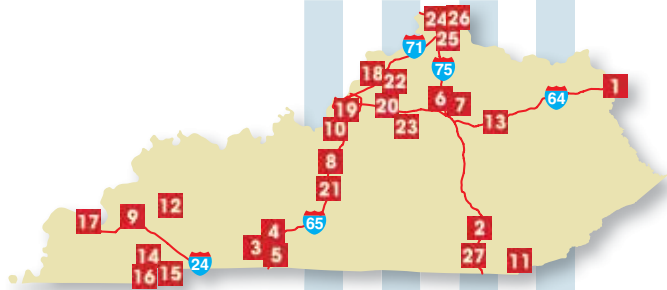

- Travel Center
- Dealer
- Cardlock
- Fuel Stop

- SITE TYPE
- RV CARD DISCOUNT
- RV PARKING
- RV LANES
- RV DUMP
- BULK PROPANE
- DEFAT PUMP
- RESTAURANTS

KENTUCKY

Site #	Site Name	Address	Travel Center	RV Card Discount	RV Parking	RV Lanes	RV Dump	Bulk Propane	Defat Pump	Restaurants
1	Catlettsburg #660	I-64 SR 180 Exit 185 15236 State Route 180, 41129	★	✓	✓	✓	✓	✓	✓	
2	Corbin #231	I-75 & US 25E Exit 29 249 W Cumberland Gap Pkwy, 40701	★	✓				✓		
3	Franklin #46	I-65 Exit 6 2929 Scottsville Rd, 42134	★	✓				✓		
4	Franklin #438	I-65 Exit 6 2940 Scottsville Rd Hwy 100, 42134	★	✓				✓		
5	Franklin #661	I-65 US Hwy 31W Exit 2 4380 Nashville Rd, 42134	★	✓	✓	✓	✓	✓	✓	
6	Georgetown #47	I-75 Exit 129 259 Cherry Blossom Way, 40324	★	✓				✓		
7	Georgetown #353	I-75 Exit 129 110 Triport Rd, 40324	★	✓				✓		
8	Glendale #48	I-65 Exit 86 58 Glendale-Hodgenville Rd, 42740	★	✓				✓		
9	Kuttawa #890	I-24 Exit 40 & US Hwy 62 2299 US Hwy 62W, 42055	●	*	✓			✓		
10	Lebanon Junction #399	I-65 Exit 105 150 Park Plaza Blvd, 40150	★	✓	✓			✓		
11	Middlesboro #240	Hwy 25 Route 2 3000 US Hwy 25E, 40965	★	✓				✓		
12	Mortons Gap #156	Hwy 813 Exit 37 Pennyrile Pkwy Exit 37, 42440	★	✓				✓		
13	Mount Sterling #41	I-64 Exit 113 3060 Owingsville Rd, 40353	★	✓				✓		
14	Oak Grove #49	I-24 Exit 89 8190 Pembroke-Oak Grove Rd, 42262	★	✓				✓		

- Travel Center
- Dealer
- Cardlock
- Fuel Stop

- SITE TYPE
- RV CARD DISCOUNT
- RV PARKING
- RV LANES
- RV DUMP
- BULK PROPANE
- DEFAT PUMP
- RESTAURANTS

Site #	Site Name	Address	Travel Center	RV Card Discount	RV Parking	RV Lanes	RV Dump	Bulk Propane	Defat Pump	Restaurants
15	Oak Grove #439	I-24 Exit 86 12900 Fort Campbell Blvd, 42262	★	✓		✓			✓	
16	Oak Grove #662	I-24 Exit 86 18750 Herndon Oak Grove Rd, 42262	★	✓	✓	✓	✓	✓	✓	
17	Paducah #358	I-24 & KY 305 Exit 3 5353 Cairo Rd, 42001	★	✓					✓	
18	Pendleton #440	I-71 Exit 28 205 Pendleton Rd, 40055	★	✓	✓	✓			✓	
19	Shepherdsville #356	I-65 Exit 121 Brooks Rd 2050 E Blue Lick Rd, 40165	★	✓					✓	
20	Simpsonville #354	I-64 Exit 28 Veechdale Rd 819 Buck Creek Rd, 40067	★	✓					✓	
21	Sonora #392	I-65 Exit 81 450 E Western Ave, 42776	★	✓					✓	
22	Sulphur #50	I-71 Exit 28 489 Pendleton Rd, 40070	★	✓					✓	
23	Waddy #663	I-64 & Hwy 395 Exit 43 1670 Waddy Rd, 40076	★	✓	✓	✓	✓	✓	✓	
24	Walton #278	I-75/71/KY 338 Exit 175 118 Richmond Rd, 41094	★	✓					✓	
25	Walton #321	I-75/71/KY 338 Exit 175 11229 Frontage Rd, 41094	★	✓					✓	
26	Walton #664	I-75 Exit 171 13019 Walton Verona Rd, 41094	★	✓	✓	✓	✓	✓	✓	
27	Williamsburg #437	I-75 Exit 11 481 W Hwy 92, 40769	★	✓			✓		✓