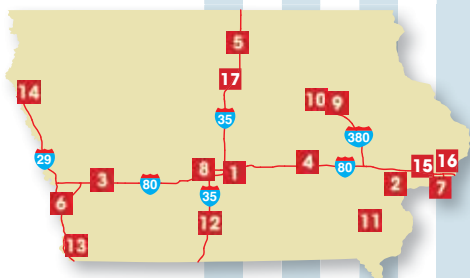

- Travel Center
- Dealer
- Cardlock
- Fuel Stop

SITE TYPE	RV CARD DISCOUNT	RV PARKING	RV LANES	RV DUMP	BULK PROPANE	DEF AT PUMP	RESTAURANTS

INDIANA ** continued

33	Terre Haute #297 I-70 & IN 46 Exit 11 5555 E Margaret Ave, 47803		✓				✓
34	Valparaiso #36 US 30 & SR 49 4105 US 30 E, 46383		✓				✓
35	Whiteland #37 I-65 Exit 95 2962 E 500 N, 46184		✓				✓
36	Whiteland #656 I-65 Whiteland Rd Exit 95 4982 N 350 E, 46184		✓	✓	✓	✓	✓

IOWA

1	Altoona #913 I-80 Exit 142 3231 Adventureland Dr, 50009		✓				✓
2	Atalissa #496 I-80 Exit 265 2086 Atalissa Rd, 52720		✓				✓
3	Avoca #893 I-80 Exit 40 7005 N Chestnut St, 51521		*	✓	✓	✓	✓
4	Brooklyn #495 I-80 Exit 201 4126 Hwy 21, 52211		✓				✓
5	Clear Lake #407 I-35 Exit 194 2411 US Hwy 18 E, 50428		✓				✓
6	Council Bluffs #329 I-80/29 Exit 1B 2647 S 24th St, 51501		✓				✓
7	Davenport #636 I-80 Exit 292 8200 NW Blvd, 52806		✓	✓	✓	✓	✓
8	Des Moines #373 I-35/80 Exit 126 11957 Douglas Ave, 50322		✓	✓			✓

** The advertised diesel price in Indiana reflects the tax-exempt price for commercial vehicles only. Private vehicles are required by state law to pay state taxes at the time of purchase. The pump price will increase to include the required state tax. However, customers will still receive the applicable discount off that price.

- Travel Center
- Dealer
- Cardlock
- Fuel Stop

SITE TYPE	RV CARD DISCOUNT	RV PARKING	RV LANES	RV DUMP	BULK PROPANE	DEF AT PUMP	RESTAURANTS

9	Elk Run Heights #532 Hwy 20 Exit 68 100 Plaza Dr, 50707		*				✓
10	Evansdale #637 I-380 & Evansdale Dr 445 Evansdale Dr, 50707		✓	✓	✓	✓	✓
11	Mt. Pleasant #1012 Washington St Exit 1300 N Grande Ave, 52641		✓				✓
12	Osceola #131 I-35 Exit 34 2010 W Clay St, 50213		✓	✓	✓	✓	✓
13	Percival #238 I-29 Exit 10 2495 210th Ave, 51648		✓				✓
14	Sioux City #594 I-29 Exit 143 2815 Singing Hills Blvd, 51111		✓				✓
15	Walcott #43 I-80 Exit 284 3500 N Plainview Rd, 52773		✓	✓			✓
16	Walcott #268 I-80 Exit 284 & CR Y40 2975 N Plainview Rd, 52773		✓				✓
17	Williams #572 I-35 Exit 144 3040 220th St, 50271		✓		✓	✓	✓