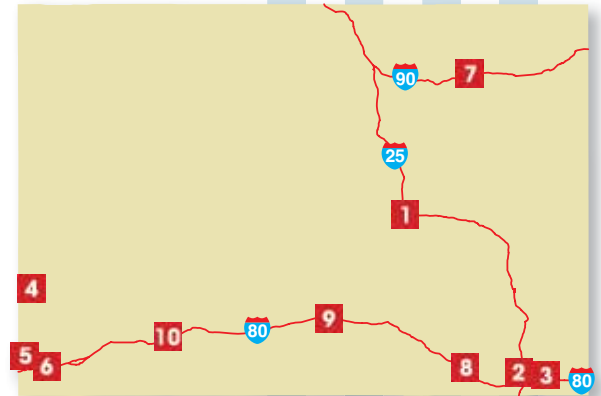

WYOMING

1	Casper #758 I-25 Exit 185 41 SE Wyoming Blvd, 82609		☒	☒	☒	☒	☒	☒	
2	Cheyenne #402 I-80 Exit 367 8020 Campstool Rd, 82007		☒		☒	☒	☒	☒	
3	Cheyenne #759 I-25 Exit 7 2250 Etchepare Dr, 82007		☒	☒	☒	☒	☒	☒	
4	Cokeville #760 US Hwy 30/SR 232 10501 US Hwy 30, 83114		☒	☒	☒	☒	☒	☒	
5	Evanston #141 I-80 Exit 6 289 Bear River Dr, 82930		☒					☒	
6	Evanston #761 I-80 Exit 3 1920 Harrison Dr, 82930		☒	☒			☒	☒	
7	Gillette #762 I-90 & Hwy 59 1810 S Douglas Hwy, 82718		☒	☒	☒	☒	☒	☒	
8	Laramie #308 I-80 Exit 310 1564 McCue St, 82072		☒					☒	
9	Rawlins #763 I-80 Exit 209 I-80 Johnson Rd, 82301		☒	☒	☒	☒	☒	☒	
10	Rock Springs #764 I-80 Exit 104 650 Stage Coach Dr, 82901		☒	☒	☒	☒	☒	☒