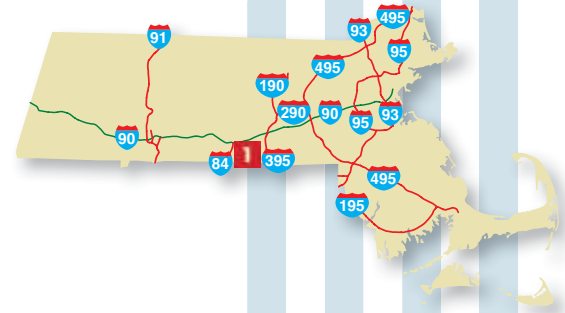

MASSACHUSETTS

1	Sturbridge #222 I-84 Exit 1 400 Route 15 (Haynes St), 10566