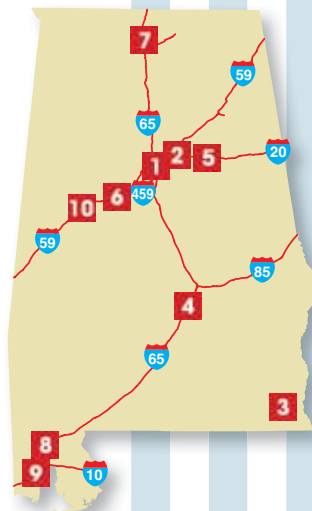

Pilot

FLYING J

-  Travel Center
-  Dealer
-  Cardlock
-  Fuel Stop

- SITE TYPE
- RV CARD DISCOUNT
- RV PARKING
- RV LANES
- RV DUMP
- BULK PROPANE
- DEF AT PUMP
- RESTAURANTS

ALABAMA

Location #	Name & Address	Travel Center	RV Card Discount	RV Parking	RV Lanes	RV Dump	Bulk Propane	DEF at Pump	Restaurants
1	 Birmingham #369 I-20/59/65/AL 78 Exit 123 901 Bankhead Hwy W, 35204	★	✓					✓	
2	 Birmingham #602 I-65 & SR 94 Exit 264 224 Daniel Payne Dr, 35207	★	✓	✓	✓	✓	✓	✓	
3	 Dothan #603 Ross Clark Hwy/Hwy 231 2190 Ross Clark Circle, 36301	★	✓	✓	✓	✓	✓	✓	
4	 Hope Hull #604 I-65 Exit 158 900 Tyson Rd, 36043	★	✓	✓	✓	✓	✓	✓	
5	 Lincoln #497 I-20 Exit 165 121 Honda Dr, 35096	★	✓					✓	 
6	 McCalla #601 I-20/I-59 Exit 104 6098 MacAshan Dr, 35111	★	✓	✓	✓	✓	✓	✓	
7	 Priceville #441 I-65 Exit 334 3240 Point Mallard Pkwy, 35603	★	✓		✓			✓	 
8	 Satsuma #75 I-65 Exit 19 6109 US 43 S, 36572	★	✓					✓	
9	 Theodore #302 I-10 Exit 13 6955 Theodore Dawes Rd, 36582	★	✓					✓	
10	 Tuscaloosa #76 I-20/59 Exit 76 4416 Skyland Blvd E, 35405	★	✓					✓	