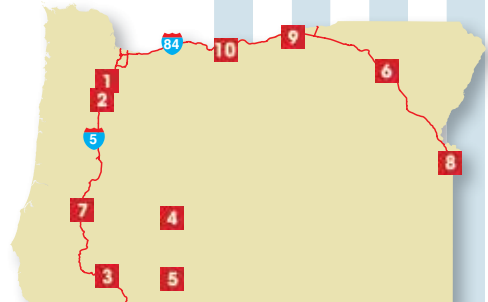

OREGON**

1	Aurora #584 I-5 Exit 278 12334 Ehlen Rd, 97002	✓	✓	✓	✓	✓	
2	Brooks #386 I-5 Exit 263 4220 Brooklake Rd, 97305	✓	✓	✓		✓	
3	Central Point #391 I-5 Exit 33 1600 E Pine St, 97502	✓	✓			✓	
4	Chemult #133 109450 Hwy 97 341 Damon St, 97731	✓	✓			✓	
5	Klamath Falls #504 Highway 97 3817 N Hwy 97, 97601	✓	✓	✓	✓	✓	
6	LaGrande #934 I-84 Exit 265 I-84, 97850	*	✓				
7	Oakland #233 I-5 Exit 148 800 John Long Rd, 97462	✓	✓			✓	
8	Ontario #232 I-84 Exit 376A 653 E Idaho Ave, 97914	✓	✓			✓	
9	Stanfield #390 I-84/82 Exit 188 2115 Hwy 395, 97875	✓	✓			✓	
10	Wasco #195 I-84 & US 97 91485 Biggs Rufus Hwy, 97065	✓	✓			✓	

*RV Card Discount available only in truck diesel lanes and not accepted in store.
** The advertised diesel price in Oregon reflects the tax-exempt price for commercial vehicles only. Private vehicles are required by state law to pay state taxes at the time of purchase. The pump price will increase to include the required state tax. However, customers will still receive the applicable discount off that price.