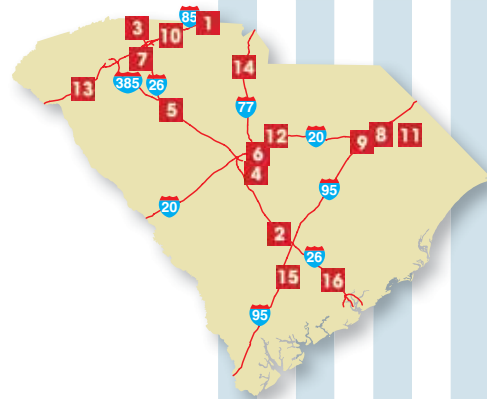

SOUTH CAROLINA

1	Blacksburg #711 I-85 Exit 102 1011 N Mountain St, 29702		✓	✓	✓	✓	✓	✓	
2	Bowman #60 I-26 Exit 159 2064 Homestead Rd, 29018		✓				✓	✓	
3	Campobello #884 I-26 Exit 5 8998 SC Hwy 11, 29322		*	✓					
4	Cayce #338 I-26/77 Exit 115 3008 Hwy 321, 29033		✓				✓		
5	Clinton #61 I-26 Exit 52 12818 Hwy 56 N, 29325		✓				✓		
6	Columbia #712 I-20 Exit 70 5901 Fairfield Rd, 29203		✓	✓	✓	✓	✓	✓	
7	Duncan #310 I-85 & SC 290 Exit 63 1405 E Main St, 29334		✓				✓		
8	Florence #62 I-95 Exit 170 3006 N Williston Rd, 29506		✓		✓		✓	✓	

*RV Card Discount available only in truck diesel lanes and not accepted in store.