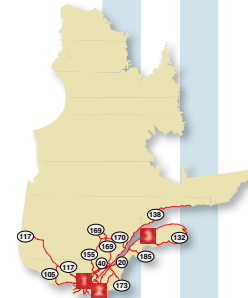

Pilot

FLYING J

- ★ Travel Center ● Dealer
- Cardlock ▲ Fuel Stop

SITE TYPE
RV CARD DISCOUNT
RV PARKING
RV LANES
RV DUMP
BULK PROPANE
DEFAT PUMP
RESTAURANTS

QUEBEC**

1	Berthierville #808 1181 Ave Gilles Villeneuve 1181 Ave Gilles Villeneuve, J0K 1A0	▲		✓					
2	Napierville #809 Hwy 15 Exit 21 1 Rang St-Andre, J0J 1L0	▲		✓					
3	Ste Helene #810 152 Hwy 20 569 Rue Principale, J0H 1M0	▲		✓					