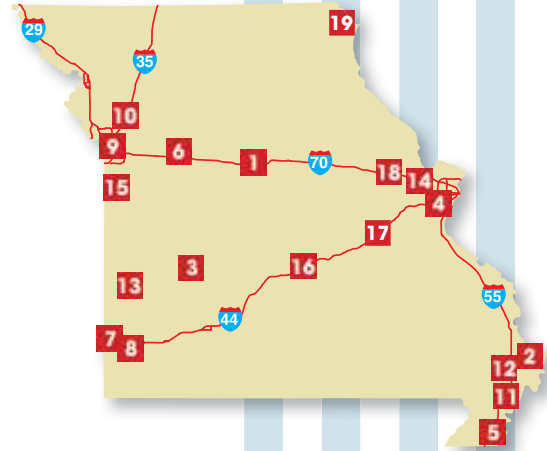

MISSOURI

1	Boonville #44 I-70 Exit 101 1701 Ashley Rd, 65233		☒					☒	
2	Charleston #571 I-57 Exit 12 2460 E Marshall / E US Hwy 60, 63834		☒					☒	
3	Collins #385 Hwy 13 S & US 54 Hwy 13 S and US 54, 64738		☒					☒	
4	Fenton #533 I-44 Exit 275 205 N Hwy Dr, 63026		*					☒	
5	Hayti #442 I-55 Exit 19 1701 Hwy 84 E, 63851		☒				☒	☒	
6	Higginsville #443 I-70 Exit 49 6676 Hwy 13, 64037		☒	☒	☒	☒		☒	
7	Joplin #317 I-44 & MO 43S Exit 4 4500 Hwy 43 S, 64804		☒					☒	
8	Joplin #669 I-44 US 71 Exit 11A 11570 Hwy FF, 64804		☒	☒	☒	☒	☒	☒	
9	Kansas City #768 I-435 Front St 1300 N Corrington Ave, 64120		☒	☒				☒	☒
10	Kearney #252 I-35 Exit 26 600 W SR 92, 64060		☒					☒	
11	Marston #301 I-55 Exit 40 917 E Elm St, 63866		☒					☒	

*RV Card Discount available only in truck diesel lanes and not accepted in store.