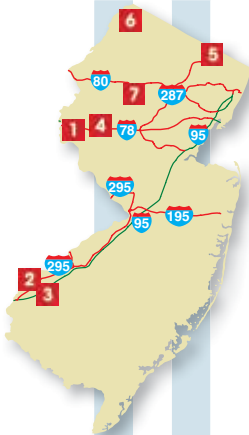

NEW HAMPSHIRE

1 **Bow #896**
I-93 Exit 11/12C
728 SR 3A, 03304

		*					
---	---	---	--	--	--	--	---

NEW JERSEY

1 **Bloomsbury #280**
I-78 & NJ 173 Exit 7
979 Route 173, 08804

							
---	---	---	---	--	--	---	---