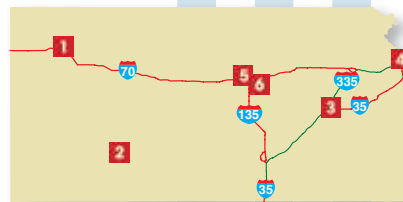

KANSAS

1	Colby #920 I-70 Exit 54 1100 E Willow St, 67701		✓				✓
2	Dodge City #657 Hwy 400 & Hwy 283 2524 E Wyatt Earp Blvd, 67801		✓	✓	✓		✓
3	Emporia #658 I-35 & US 50 Exit 127 4215 W Hwy 50, 66801		✓	✓	✓	✓	✓
4	Kansas City #524 I-635 Exit 3 4610 Kansas Ave, 66106		*	✓	✓		✓
5	Salina #659 I-70 Exit 253 2250 N Ohio St, 67401		✓	✓	✓	✓	✓
6	Salina #903 I-70 Exit 252 1944 N 9th St, 67401		✓				✓

* RV Card Discount available only in truck diesel lanes and not accepted in store.