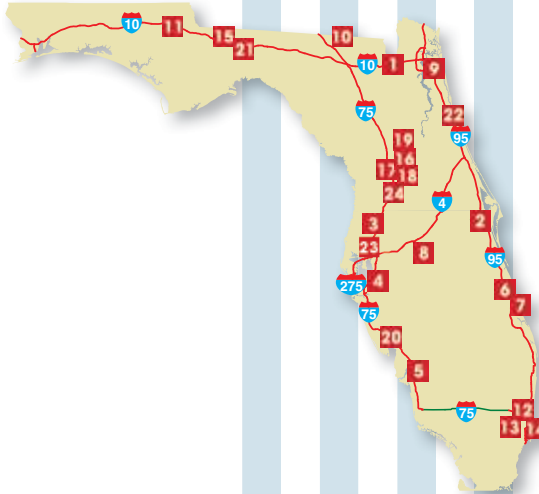

FLORIDA

1	Pilot Baldwin #87 I-10 Exit 343 1050 US 301 S, 32234	Travel Center	RV Card Discount	RV Parking	RV Lanes	RV Dump	Bulk Propane	Defat Pump	Restaurants: Subway
2	Pilot Cocoa #88 I-95 Exit 201 4455 King St, 32926	Travel Center	RV Card Discount	RV Parking	RV Lanes	RV Dump	Bulk Propane	Defat Pump	Restaurants: Subway
3	Pilot Dade City #624 I-75 Exit 285 & SR52 29933 State Rd 52, 33576	Travel Center	RV Card Discount	RV Parking	RV Lanes	RV Dump	Bulk Propane	Defat Pump	Restaurants: Denny's
4	Pilot Ellenton #89 I-75 Exit 224 1526 51st Ave E, 34222	Travel Center	RV Card Discount	RV Parking	RV Lanes	RV Dump	Bulk Propane	Defat Pump	Restaurants: Wendy's

Pilot

FLYING

- Travel Center
- Cardlock
- Dealer
- Fuel Stop

SITE TYPE
RV CARD DISCOUNT
RV PARKING
RV LANES
RV DUMP
BULK PROPANE
DEFAT PUMP
RESTAURANTS