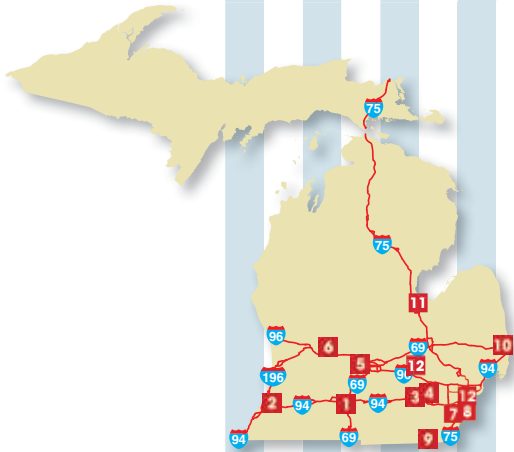

Pilot

FLYING

-  Travel Center
-  Dealer
-  Cardlock
-  Fuel Stop

- SITE TYPE
- RV CARD DISCOUNT
- RV PARKING
- RV LANES
- RV DUMP
- BULK PROPANE
- DEFAT PUMP
- RESTAURANTS

MARYLAND

1	 Elkton #875 I-95 Exit 109A 221 Belle Hill Rd, 21921	  		
2	 Grantsville #408 I-68 Exit 22 3000 Chestnut Ridge Rd, 21536	  		
3	 Hagerstown #150 I-70 & US 63 11633 Greencastle Pike, 21740	 		 
4	 Hagerstown #179 I-81 Exit 5B 16921 Halfway Blvd, 21740	 		 
5	 North East #784 I-95 Exit 100 1 Center Dr., 21901	      		
6	 Perryville #290 I-95 & MD 222 Exit 93 31 Heather Ln, 21903	 		

MASSACHUSETTS

1	 Sturbridge #222 I-84 Exit 1 400 Route 15 (Haynes St), 10566	 	
----------	--	---	---

Pilot

FLYING J

- ★ Travel Center ● Dealer
- ☉ Cardlock ▲ Fuel Stop

SITE TYPE
RV CARD DISCOUNT
RV PARKING
RV LANES
RV DUMP
BULK PROPANE
DEFAT PUMP
RESTAURANTS

MICHIGAN

1	Flying J Battle Creek #17 I-94 Exit 104 15901 Eleven Mile Rd, 49014	★	✓			✓		
2	Flying J Benton Harbor #666 I-94 Exit 30 1860 E Napier Ave, 49022	★	✓	✓		✓	✓	
3	Flying J Dexter #21 I-94 Exit 167 750 Baker Rd, 48130	★	✓			✓		
4	Flying J Dexter #296 I-94 Exit 167 195 Baker Rd, 48130	★	✓			✓		
5	Grand Ledge #667 I-96 & Exit 90/I-69 & Exit 81 7800 W Grand River Ave, 48837	★	✓	✓	✓	✓	✓	
6	Flying J Ionia #23 I-96 Exit 67 7205 S State Rd, 48846	★	✓			✓		
7	Flying J Monroe #24 I-75 Exit 15 1100 N Dixie Hwy, 48162	★	✓			✓		
8	Flying J Monroe #284 I-75 Exit 18 1200 Nadeau Rd, 48161	★	✓			✓		
9	Flying J Ottawa Lake #26 US 23 Exit 5 6158 US 223, 49267	★	✓			✓		
10	Flying J Port Huron #596 I-69 Exit 196 2424 Wadhams Rd, 48074	★	✓			✓		
11	Saginaw #668 I-75 Exit 151 3475 E Washington, 48601	★	✓	✓	✓	✓	✓	
12	Woodhaven #895 I-75 Exit 32A 21055 West Rd, 48183	●	*	✓		✓		