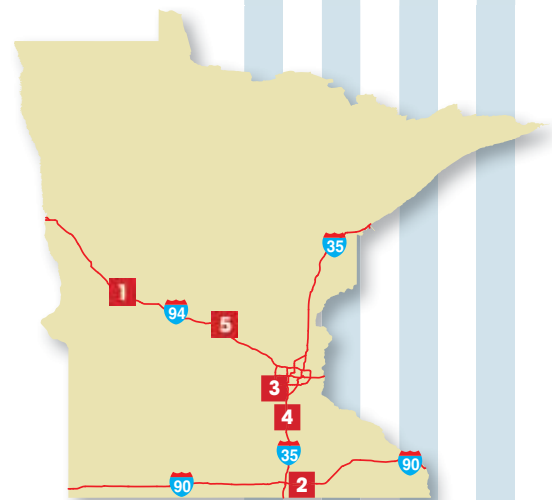

MINNESOTA

1	Flying J Alexandria #590 I-94 Exit 100 2812 Evergreen Ln, 56308	★	✓			✓		
2	Austin #521 I-90 Exit 179 1509 10th Place NE #2, 55912	●	*			✓		
3	Flying J Inver Grove Heights #581 Hwy 52 & 117 St 11650 Courthouse Blvd, 55077	★	✓			✓		
4	Northfield #576 I-35 & Hwy 19 Exit 69 8051 Bagley Ave, 55057	★	✓	✓		✓		
5	Flying J St. Cloud #134 I-94 Exit 171 (CR 75) 4231 Clearwater Rd, 56301	★	✓			✓