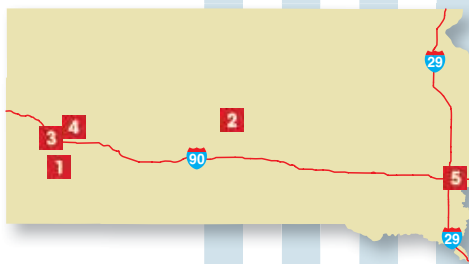

- Travel Center
- Dealer
- Cardlock
- Fuel Stop

SITE TYPE	RV CARD DISCOUNT	RV PARKING	RV LANES	RV DUMP	BULK PROPANE	DEFAT PUMP	RESTAURANTS

SOUTH CAROLINA *continued*

9	Florence #337 I-95 & US 52 Exit 164 2015 W Lucas St, 29501		✓			✓	
10	Gaffney #453 I-85 Exit 90 909 Hyatt St, 29341		✓	✓		✓	
11	Latta #713 I-95 Exit 181A 111 Mill Branch Rd, 29565		✓	✓	✓	✓	
12	Lugoff #346 I-20 & US 601 Exit 92 522 Hwy 601 S, 29078		✓			✓	
13	Piedmont #63 I-85 Exit 35 110 Frontage Rd, 29673		✓			✓	
14	Rock Hill #714 I-77 & Hwy 901 Exit 73 2435 Mount Holly Rd, 29730		✓	✓	✓	✓	
15	St. George #493 I-95 Exit 77 113 Motel Dr, 29477		✓	✓	✓	✓	
16	Summerville #64 I-26 Exit 199 1521 N Main St, 29483		✓			✓	

SOUTH DAKOTA

1	Hermosa #932 Hwy 79 25 Heartland Express Hwy 79, 57744		*	✓		✓	
2	Murdo #599 I-90 Exit 192 601 E 5th St, 57559		✓	✓	✓	✓	
3	Rapid City #918 I-90 Exit 55 2783 Deadwood Ave, 57702		✓		✓	✓	
4	Rapid City #931 I-90 Exit 61 4200 N I-90 Service Rd, 57701		*	✓	✓	✓	
5	Sioux Falls #716 I-29 Exit 83 5201 Granite Ln, 57107		✓	✓	✓	✓	

*RV Card Discount available only in truck diesel lanes and not accepted in store.

- Travel Center
- Dealer
- Cardlock
- Fuel Stop

SITE TYPE	RV CARD DISCOUNT	RV PARKING	RV LANES	RV DUMP	BULK PROPANE	DEFAT PUMP	RESTAURANTS