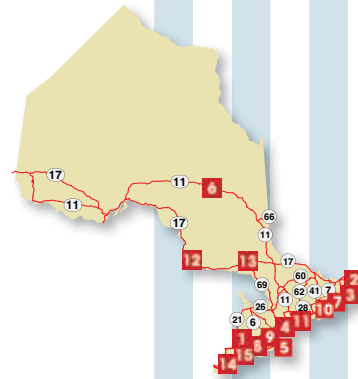

ONTARIO **

1	Ayr #862 Hwy 401 Exit 268 2492 Cedar Creek Rd, NOB 1E0	★	✓					
2	Bainsville #833 Hwy 401 Exit 825 6115 4th Line Rd, K0C 1E0	●	*	✓