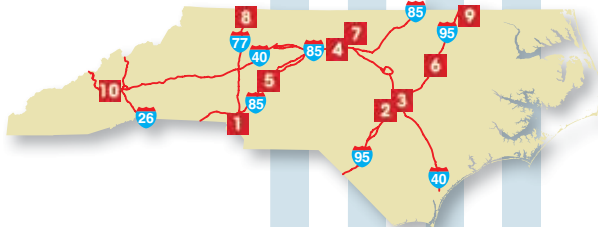

NORTH CAROLINA

1	Charlotte #275 I-85 Exit 39 3807 Statesville Ave, 28206		
2	Dunn #885 I-95 Exit 71 873 Longbranch Rd, 28334	*	

Pilot

FLYING

- Travel Center
- Dealer
- Cardlock
- Fuel Stop

SITE TYPE
RV CARD DISCOUNT
RV PARKING
RV LANES
RV DUMP
BULK PROPANE
DEFAT PUMP
RESTAURANTS

3	Dunn #900 I-95 Exit 75 65 Sadler Rd, 28334	*	
4	Graham #682 I-85 & I-40 Exit 150 1043 Jimmie Kerr Rd, 27258		
5	Kannapolis #56 I-85 Exit 63 2825 Lane St, 28083		
6	Kenly #683 I-95 & Exit 106 1800 Princeton-Kenly Rd, 27542		
7	Mebane #57 I-40/85 Exit 152 1342 Trollingwood Rd, 27302		
8	Mount Airy #549 I-77 Exit 100 125 Plaza Lane, 27030	*	
9	Pleasant Hill #58 I-95 Exit 180 2032 Hwy 48, 27866		
10	Waynesville #393 I-40 & NC 209 Exit 24 3712 Crabtree Rd, 28786