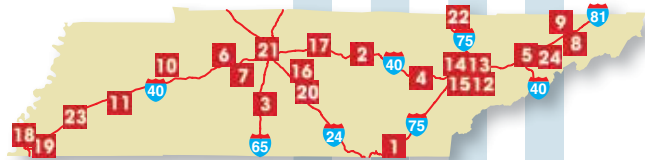

TENNESSEE

1	Cleveland #481 I-75 Exit 20 281 Pleasant Grove Rd NW, 37311		✓			✓	
2	Cookeville #265 I-40 Exit 287 1111 S Jefferson, 38501		✓			✓	
3	Cornerville #406 I-65 Exit 22 9211 Lewisburg Hwy, 37047		✓			✓	
4	Crossville #114 I-40 Exit 320 2449 Genesis Rd, 38571		✓			✓	
5	Dandridge #226 I-40 Exit 417 505 Patriot Dr, 37725		✓			✓	
6	Dickson #409 I-40 Exit 172 2320 Hwy 46 S, 37055		✓			✓	
7	Fairview #720 I-40 & Hwy 96 Exit 182 1420 Hwy 96 N, 37062		✓	✓	✓	✓	
8	Greeneville #51 I-81 Exit 36 11190 Baileyton Rd, 37745		✓			✓	
9	Heiskel #403 I-75 Exit 117 1915 E Raccoon Valley Rd, 37754		✓			✓	
10	Hurricane Mills #53 I-40 Exit 143 15559 Hwy 13 S, 37078		✓	✓		✓	
11	Jackson #366 I-40 Exit 85 30 Sand Pebble Rd, 38305		✓			✓	
12	Knoxville #219 I-40 Exit 398 7210 Straw Plains Pike, 37914		✓			✓	
13	Knoxville #241 I-40 Exit 398 @ John Sevier 2901 E Governor John Sevier Hwy, 37914		✓			✓	
14	Knoxville #270 I-40/75 Exit 374 314 Lovell Rd, 37922		✓	✓		✓	
15	Knoxville #722 I-40 & I-75 Exit 369 800 Watt Rd, 37932		✓	✓	✓	✓	
16	Lavergne #52 I-24 Exit 64 535 Waldron Rd, 37086		✓			✓