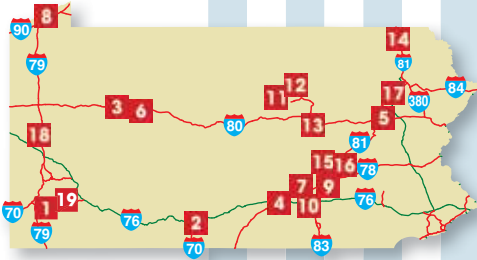

- Travel Center
- Dealer
- Cardlock
- Fuel Stop

SITE TYPE	RV CARD DISCOUNT	RV PARKING	RV LANES	RV DUMP	BULK PROPANE	DEF AT PUMP	RESTAURANTS

PENNSYLVANIA

1	Bentleyville #348 I-70 Exit 32B 205 Wilson Rd, 15314		✓				✓	 	
2	Breezewood #516 I-70 Exit 147; I-76 Exit 161 167 Post House Rd, 15533		*						
3	Brookville #707 I-80 Exit 78 246 Allegheny Blvd, 15825		✓	✓	✓	✓	✓	✓	
4	Carlisle #708 I-81 Exit 52/I-76 & Exit 226 1501 Harrisburg Pike, 17013		✓	✓	✓	✓	✓	✓	
5	Drums #298 I-80/81/PA 93 Exit 256 SR 93 Box 1114, 18222		✓				✓		
6	DuBois #336 I-80 & Hwy 219 Exit 97 1742 Rich Hwy, 15801		✓				✓		
7	Duncannon #517 US 22 & 322 30 Benvenue Rd, 17020		✓				✓		
8	Erie #311 I-90 & PA 97 Exit 27 8035 Perry Hwy, 16509		✓				✓		
9	Frystown #518 I-78 Exit 10 (PA 645) 2210 Camp Swatara Rd, 17067		✓				✓	 	
10	Harrisburg #245 I-81 & PA 39 Exit 77 7961 Linglestown Rd, 17112		✓				✓		
11	Mill Hall #1 I-80 Exit 173 5868 Nittany Valley Dr, 17751		✓				✓		
12	Mill Hall #709 I-80 and Exit 173 5609 Nittany Valley Dr, 17751		✓	✓	✓	✓	✓	✓	
13	Milton #555 I-80 Exit 215 1460 North Ridge Rd, 17847		*	✓		✓	✓	 	
14	New Milford #710 I-81 Exit 219 1623 Oliver Rd, 18834		✓	✓	✓	✓	✓	✓	
15	Pine Grove #522 I-81 Exit 100 482 Suedberg Rd, 17963		*					 	

- Travel Center
- Dealer
- Cardlock
- Fuel Stop

SITE TYPE	RV CARD DISCOUNT	RV PARKING	RV LANES	RV DUMP	BULK PROPANE	DEF AT PUMP	RESTAURANTS

16	Pine Grove #871 I-81 Exit 100/PA 443 473 Suedberg Rd, 17963		*	✓			✓		
17	Pittston #370 I-81N Exit 175 417 Route 315, 18640		✓				✓		
18	Portersville #81 I-79 Exit 99 2010 New Castle Rd, 16051		✓				✓	 	
19	Smithton #620 I-70 Exit 49 122 Fitzhenry Rd, 15479		✓	✓	✓	✓	✓	✓