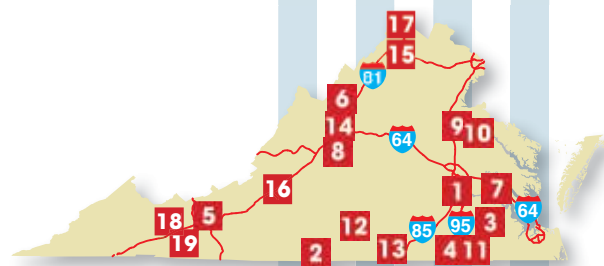

VIRGINIA

1	Colonial Heights #384 I-95 Exit 58 2126 Ruffin Mill Rd, 23834						
2	Danville #256 Hwy 58 & Hwy 29 110 River Point Dr, 24541						
3	Disputanta #4656 I-295 & Rt 460 Exit 3A 4610 County Drive, 23842						
4	Emporia #898 I-95 Exit 11 (Hwy 58) 918 W Atlantic, 23847						
5	Fort Chiswell #750 I-81 & I-77 Exit 80 I-81, 24360						