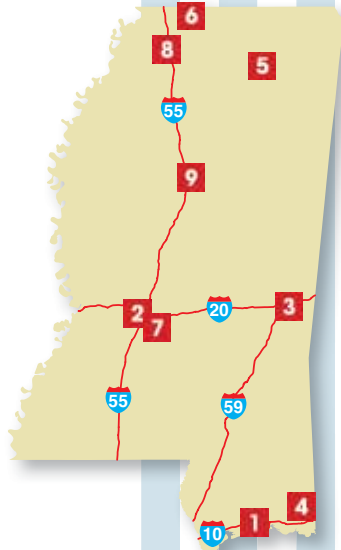

Pilot

FLYING

- Travel Center
- Dealer
- Cardlock
- Fuel Stop

- SITE TYPE
- RV CARD DISCOUNT
- RV PARKING
- RV LANES
- RV DUMP
- BULK PROPANE
- DEF AT PUMP
- RESTAURANTS

MISSISSIPPI

1	Gulfport #676 I-10 Exit 31 9351 Canal Rd, 39503		☒	☒	☒	☒	☒	☒	
2	Jackson #77 I-55/20 Exit 45 2520 S Gallatin St, 39204		☒					☒	
3	Meridian #388 I-59 Exit 151 1555 Tommy Webb Dr, 39307		☒					☒	
4	Moss Point #586 I-10 Exit 69 5705 Hwy 63, 39563		☒	☒	☒	☒	☒	☒	
5	New Albany #174 US 78 Exit 64 500 State Hwy 15 S, 38652		☒					☒	
6	Olive Branch #677 Hwy 78 and Bethel Rd 4740 Bethel Rd, 38654		☒	☒	☒	☒	☒	☒	
7	Pearl #678 I-20/I-55 Exit 47 685 Hwy 80 E, 39208		☒	☒	☒	☒	☒	☒	
8	Senatobia #519 I-55 Exit 265 510 E Main St, 38668		*						
9	Winona #261 I-55 & Hwy 82 403 SW Frontage Rd, 38967		☒					☒	

Pilot

FLYING

- Travel Center
- Dealer
- Cardlock
- Fuel Stop

- SITE TYPE
- RV CARD DISCOUNT
- RV PARKING
- RV LANES
- RV DUMP
- BULK PROPANE
- DEF AT PUMP
- RESTAURANTS