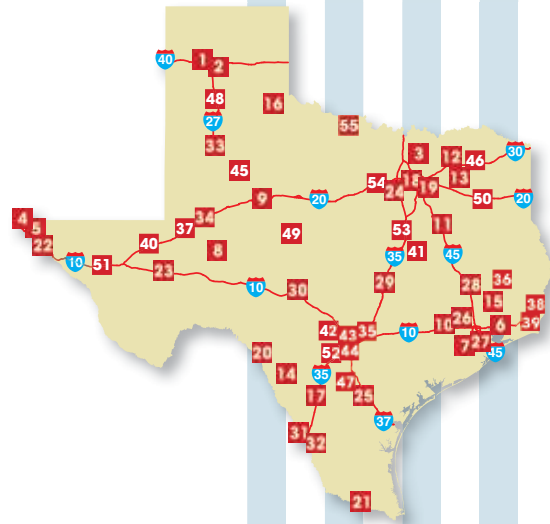

TEXAS

1	Pilot Amarillo #436 I-40 Exit 75 715 S Lakeside Dr, 79118	★	✓			✓	
2	Pilot Amarillo #723 I-40 Exit 76 9601 I-40 E, 79118	★	✓	✓	✓	✓	
3	Pilot Anna #477 Hwy 75 Exit 48 714 S Central Expressway, 75409	★	✓			✓	
4	Pilot Anthony #435 I-10 Exit 0 2015 Antonio St, 79821	★	✓	✓		✓	
5	Pilot Anthony #724 I-10 Exit 0 3001 Mountain Pass Blvd, 79821	★	✓	✓	✓	✓	
6	Pilot Baytown #725 I-10 & Exit 789 1876 E Freeway, 77521	★	✓	✓	✓	✓	
7	Pilot Beasley #472 Opens Spring 2015. Hwy 59 & South 1st St, 77417	★	✓			✓	
8	Pilot Big Lake #1001 Hwy 67 1310 E Hwy 67, 76932	★	✓	✓	✓	✓	
9	Pilot Big Spring #559 I-20 Exit 178 706 E I-20, 79720	★	✓	✓		✓	
10	Pilot Brookshire #740 I-10 Exit 732 204 S Waller Ave, 77423	★	✓	✓	✓	✓	
11	Pilot Buffalo #1028 Opens Summer 2015. I-45 & Hwy 79	★	✓			✓