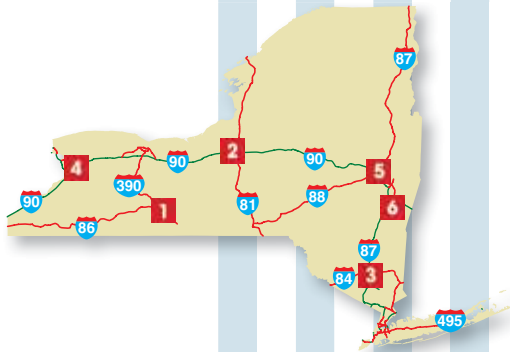

7 **Moriarty #475**
I-40 Exit 203
305 Abrahames Rd W, 87035

							
---	---	---	--	--	--	---	---

8 **Tucumcari #691**
I-40 & Exit 333
2021 S Mountain Rd, 88401

							
---	---	---	---	---	---	---	---

Pilot

FLYING

-  Travel Center
-  Dealer
-  Cardlock
-  Fuel Stop

SITE TYPE
RV CARD DISCOUNT
RV PARKING
RV LANES
RV DUMP
BULK PROPANE
DEFAT PUMP
RESTAURANTS

NEW YORK

1	 Bath #322 I-86 Exit 37 7767 State Route 53, 14810	 	
2	 Liverpool #380 I-81 Exit 25; I-90 Exit 36 107 Seventh N St, 13088	 	
3	 Newburgh #394 I-84 Exit 6 239 Route 17K, 12550	  	
4	 Pembroke #693 I-90 Exit 48A 8484 Allegheny Rd, 14036	      	
5	 Rotterdam #494 I-88 Exit 25 1128 Duaneburg Rd, 12306	 	 
6	 Schodack Landing #146 I-90 Exit 12 995 US Route 9, 12033	  	