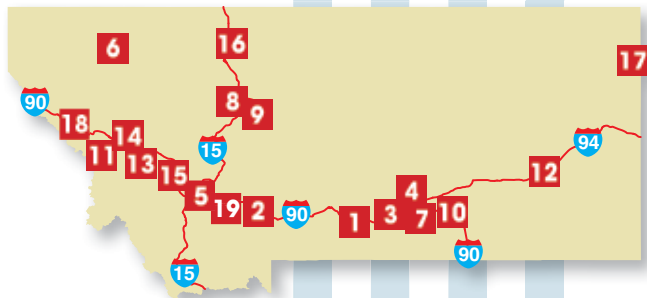

MISSOURI *continued*

12	Mathews #671 I-55 Exit 58 703 State Hwy 80, 63867	★	✓	✓	✓	✓	✓	Denny's
13	Nevada #167 US 71 2424 E Austin Rd, 64772	★	✓					
14	Pacific #208 I-44 Exit 257 1475 Thornton St, 63069	★	✓					SUBWAY
15	Peculiar #672 US Hwy 71 Exit J 700 J Hwy, 64078	★	✓	✓	✓	✓	✓	Denny's
16	St. Robert #547 I-44 Exit 163 22345 Hwy 28, 65584	●	*				✓	CHESTERS SUBWAY
17	Sullivan #673 I-44/Hwy 185 Exit 226 1500 AF Hwy, 63080	★	✓	✓	✓	✓	✓	Denny's
18	Warrenton #674 I-70 Exit 188 1 Camp Branch Rd, 63383	★	✓	✓	✓	✓	✓	Denny's
19	Wayland #675 Hwy 136 & Hwy 61 102 Fore Dr, 63472	★	✓	✓	✓	✓	✓	Denny's

MONTANA

1	Belgrade #968 I-90 Exit 298 6505 Jack Rabbit Ln, 59701	●	*	✓	✓			RESTAURANT
2	Belgrade #1013 I-90 Exit 298 561 Business Hub Rd, 59714	●	*				✓	
3	Billings #915 I-90 Exit 455 2711 N Frontage Rd, 59101	●	*	✓	✓		✓	McDonald's
4	Billings #923 I-90 Exit 455 2775 Old Hardin Rd, 59101	●	*	✓	✓		✓	