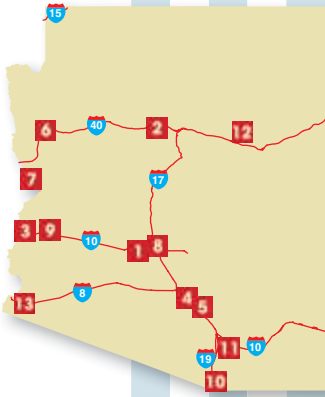

Pilot

FLYING

- Travel Center
- Dealer
- Cardlock
- Fuel Stop

- SITE TYPE
- RV CARD DISCOUNT
- RV PARKING
- RV LANES
- RV DUMP
- BULK PROPANE
- DEF AT PUMP
- RESTAURANTS

ARIZONA **

1	Avondale #459 I-10 Exit 133 900 N 99th Ave, 85323		☒	☒	☒	☒	☒	☒	
2	Bellemont #180 I-40 Exit 185 12500 W I-40, 86015		☒	☒	☒	☒	☒	☒	
3	Ehrenberg #608 I-10 Exit 1 S Frontage, 85334		☒	☒	☒	☒	☒	☒	
4	Eloy #458 I-10 Exit 208 619 S Sunshine Blvd, 85231		☒	☒	☒	☒	☒	☒	
5	Eloy #609 I-10 Exit 208A 16189 S Sunshine Blvd, 85231		☒	☒	☒	☒	☒	☒	
6	Kingman #610 I-40 Exit 53 3300 E Andy DeVine Ave, 86401		☒	☒	☒	☒	☒	☒	
7	Lake Havasu City #211 I-40 & AZ 95 Exit 9 14750 S Hwy 95, 86404		☒	☒	☒	☒	☒	☒	
8	Phoenix #611 I-10 Exit 137 6700 W Latham, 85043		☒	☒	☒	☒	☒	☒	
9	Quartzsite #328 I-10 & US 95 Exit 17 1201 W Main St, 85359		☒	☒	☒	☒	☒	☒	
10	Rio Rico #279 I-19 & SR 289 Exit 12 769 E Frontage Rd, 85648		☒	☒	☒	☒	☒	☒	
11	Tucson #593 I-10 Exit 268 5570 E Travel Plaza Way, 85756		☒	☒	☒	☒	☒	☒	
12	Winslow #612 I-40 Exit 255 400 Transcon Ln, 86047		☒	☒	☒	☒	☒	☒	
13	Yuma #505 I-8 Exit 12 108000 N Frontage Rd, 85367		*	☒	☒	☒	☒	☒	

Pilot

FLYING

- Travel Center
- Dealer
- Cardlock
- Fuel Stop

- SITE TYPE
- RV CARD DISCOUNT
- RV PARKING
- RV LANES
- RV DUMP
- BULK PROPANE
- DEF AT PUMP
- RESTAURANTS