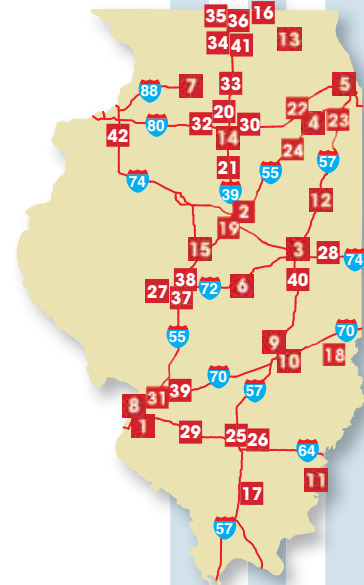

GEORGIA *continued*

30	 Valdosta #73 I-75 Exit 11 3495 Madison Hwy, 31601	 ✓				✓	
31	 Vienna #398 I-75 Exit 109 39 Victory Ln, 31092	 ✓				✓	
32	 Wildwood #254 I-24/59 Exit 169 650 Hwy 299, 30757	 ✓				✓	

IDAHO

1	 Caldwell #638 I-84 Exit 29 3512 Franklin Rd, 83605	 ✓	✓	✓	✓	✓	✓	
2	 E Boise #777 I-84 Exit 54 3353 Federal Way, 83705	 ✓	✓	✓	✓	✓	✓	
3	 Jerome #640 I-84 Exit 173 5350 Hwy 93, 83338	 ✓	✓			✓	✓	
4	 McCammon #641 I-15 Exit 47 587 E US HWY 30, 83250	 ✓	✓	✓	✓	✓	✓	
5	 Mountain Home #350 I-84 & US 20 Exit 95 1050 Hwy 20, 83647	 ✓	✓			✓		
6	 Post Falls #639 I-90 Exit 2 3636 W 5th St, 83854	 ✓	✓	✓	✓	✓	✓	

ILLINOIS

1	 Alorton #642 I-255 & Exit 17a 140 Racehorse Dr, 62207	 ✓	✓	✓	✓	✓	✓	
2	 Bloomington #299 I-55/74/IL 9 Exit 160 1522 W Market St, 61701	 ✓					✓	
3	 Champaign #526 I-57 Exit 240 4910 Market St, 61821	 *					✓	
4	 Channahon #473 I-55 Exit 248 23841 W Eames St, 60410	 ✓					✓	 
5	 Chicago #378 NB I-55 Exit 289; SB I-55 Exit 288 3401 S California Ave, 60632	 *						
6	 Decatur #368 I-72 Exit 144 4030 E Boyd Rd, 62521	 ✓					✓	 
7	 Dixon #523 I-88 Exit 54 1801 S Galena Ave, 61021	 *					✓	
8	 E St. Louis #313 I-55/70 Exit 4 699 State Route 203, 62201	 ✓		✓			✓	 
9	 Effingham #165 I-57/70 Exit 162 2500 N 3rd St, 62401	 ✓					✓	