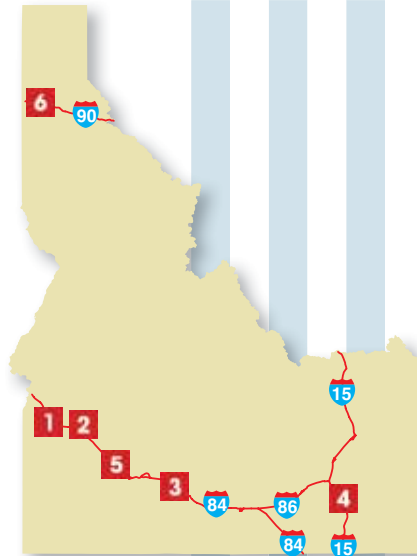

- Travel Center   Dealer
- Cardlock   Fuel Stop

SITE TYPE	RV CARD DISCOUNT	RV PARKING	RV LANES	RV DUMP	BULK PROPANE	DEF AT PUMP	RESTAURANTS

GEORGIA *continued*

30	Valdosta #73 I-75 Exit 11 3495 Madison Hwy, 31601	✓				✓	
31	Vienna #398 I-75 Exit 109 39 Victory Ln, 31092	✓				✓	
32	Wildwood #254 I-24/59 Exit 169 650 Hwy 299, 30757	✓				✓	

IDAHO

1	Caldwell #638 I-84 Exit 29 3512 Franklin Rd, 83605	✓	✓	✓	✓	✓	✓	
2	E Boise #777 I-84 Exit 54 3353 Federal Way, 83705	✓	✓	✓	✓	✓	✓	
3	Jerome #640 I-84 Exit 173 5350 Hwy 93, 83338	✓	✓			✓	✓	
4	McCammon #641 I-15 Exit 47 587 E US HWY 30, 83250	✓	✓	✓	✓	✓	✓	
5	Mountain Home #350 I-84 & US 20 Exit 95 1050 Hwy 20, 83647	✓	✓			✓		
6	Post Falls #639 I-90 Exit 2 3636 W 5th St, 83854	✓	✓	✓	✓	✓	✓	

- Travel Center   Dealer
- Cardlock   Fuel Stop

SITE TYPE	RV CARD DISCOUNT	RV PARKING	RV LANES	RV DUMP	BULK PROPANE	DEF AT PUMP	RESTAURANTS