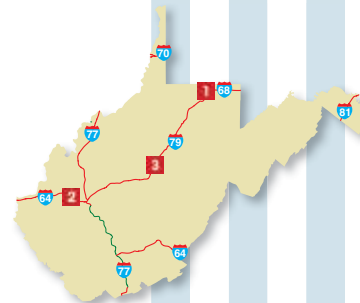

WEST VIRGINIA

1	Morgantown #503 I-79 Exit 146 2309 Smithton Rd, 26508	✓				✓	
2	Nitro #243 I-64 & SR 25 Exit 45 4304 First Ave, 25143	✓					
3	Sutton #474 I-79 Exit 67 270 Scotts Fork-Bonnie Rd, 26601	✓				✓