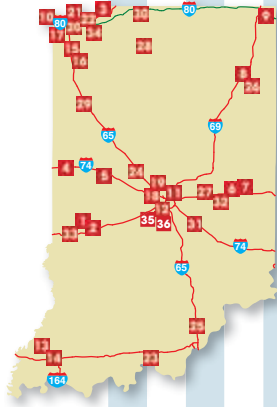

- Travel Center
- Dealer
- Cardlock
- Fuel Stop

SITE TYPE	RV CARD DISCOUNT	RV PARKING	RV LANES	RV DUMP	BULK PROPANE	DEF AT PUMP	RESTAURANTS

INDIANA **

1	Brazil #444 I-70 Exit 23 4376 N SR 59, 47834	✓				✓	
2	Brazil #531 I-70 Exit 23 990 W SR 42, 47834	*				✓	
3	Burns Harbor #445 I-94 Exit 22 243 Melton Rd, 46304	✓		✓		✓	
4	Covington #339 I-74 & SR 63 Exit 4 16502 N State Rd 63, 47932	✓				✓	
5	Crawfordsville #247 I-74 Exit 39 4403 E State Route 32, 47933	✓				✓	
6	Daleville #28 I-69 Exit 34 15151 Commerce Rd, 47334	✓				✓	
7	Daleville #446 I-69 Exit 34 15876 W Commerce Rd, 47334	✓				✓	
8	Fort Wayne #881 I-69 Exit 109 A 3037 Goshen Rd, 46808	*				✓	
9	Fremont #29 I-80/69 Exit 157 6900 Old US 27, 46737	✓	✓			✓	
10	Gary #271 I-80/94 Exit 6 2501 Burr St, 46406	✓				✓	
11	Greenfield #30 I-70 Exit 96 2640 N 600 W, 46140	✓				✓	
12	Greenwood #542 I-65 Exit 99 1615 E Main St, 46143	*				✓	
13	Haubstadt #447 I-64 Exit 25 1042 E Warrenton Rd, 47639	✓		✓		✓	

- Travel Center
- Dealer
- Cardlock
- Fuel Stop

SITE TYPE	RV CARD DISCOUNT	RV PARKING	RV LANES	RV DUMP	BULK PROPANE	DEF AT PUMP	RESTAURANTS

14	Haubstadt #647 I-64 & SR 41 Exit 25B Rural Route 1, 47639	✓	✓	✓	✓	✓	
15	Hebron #448 I-65 Exit 240 18011 Colorado St, 46341	✓				✓	
16	Hebron #653 Rt 2 & I-65 Exit 240 3231 E 181st Ave, 46341	✓	✓	✓	✓	✓	
17	Highland #31 I-80/94 Exit 2 8150 Indianapolis Blvd, 46322	✓				✓	
18	Indianapolis #318 I-465 & IN 37 Exit 4 4607 S Harding St, 46217	✓				✓	
19	Indianapolis #649 I-465 Exit 4 1720 W Thompson Rd, 46217	✓	✓	✓	✓	✓	
20	Lake Station #546 I-80 Exit 15A 2151 Ripley St, 46405	*					
21	Lake Station #650 I-94 & Exit 15b 1401 Ripley St, 46405	✓	✓	✓	✓	✓	
22	Lake Station #1020 Opens Summer 2015. 1235 Ripley St, 46405	✓				✓	
23	Leavenworth #478 I-64 Exit 92 6921 S SR 66, 47137	✓				✓	
24	Lebanon #652 I-65 Exit 139 520 S State Rd 39, 46052	✓	✓	✓	✓	✓	
25	Memphis #152 I-65 Exit 16 14013 Memphis Blue Lick Rd, 47143	✓				✓	
26	New Haven #304 I-469 Exit 19 at Hwy 30 3105 Doyle Rd, 46774	✓	✓	✓	✓	✓	
27	Pendleton #362 I-69 Exit 14 7455 S State Rd 13, 46064	✓				✓	
28	Plymouth #198 US Hwy 30 & 31 10619 9A Rd, 46563	✓				✓	
29	Remington #34 I-65 Exit 201 4154 W US Hwy 24, 47977	✓				✓	
30	S Bend #35 I-80 Exit 72 6424 W Brick Rd, 46628	✓				✓	
31	Shelbyville #242 I-74 Exit 109 1851 W 400 N, 46176	✓				✓	
32	Spiceland #655 I-70 Exit 123 5300 S State Rte 3, 47385	✓	✓	✓	✓	✓	

*RV Card Discount available only in truck diesel lanes and not accepted in store.

** The advertised diesel price in Indiana reflects the tax-exempt price for commercial vehicles only. Private vehicles are required by state law to pay state taxes at the time of purchase. The pump price will increase to include the required state tax. However, customers will still receive the applicable discount off that price.