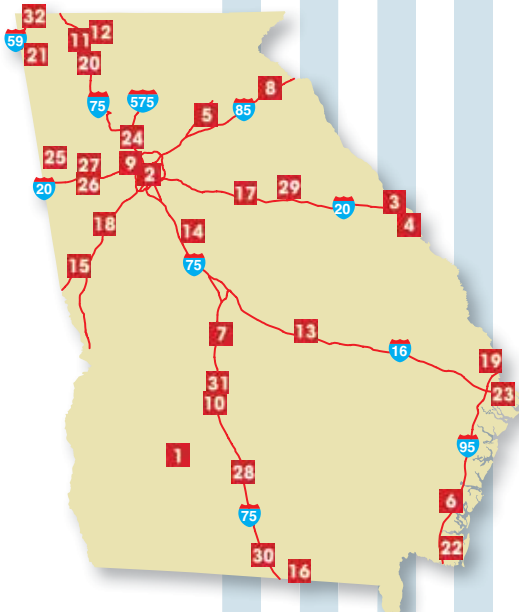

GEORGIA

1	 Albany #260 Hwy 300 & Clark Ave 310 Cordele Rd, 31705							
2	 Atlanta #331 I-285 Exit 51 2605 Bouldercrest, 30316							
3	 Augusta #65 I-20 Exit 194 4091 Jimmie Dyess Pkwy, 30909							
4	 Augusta #144 I-20 Exit 200 2975 Gun Club Rd, 30907							
5	 Braselton #66 I-85 Exit 129 5888 Hwy 53, 30517							
6	 Brunswick #627 I-95 Exit 29 2990 US Hwy 17 S, 31523							
7	 Byron #267 I-75 Exit 146 2965 Hwy 247C, 31008							
8	 Carnesville #628 I-85 Exit 160 10226 Old Federal Rd, 30521							
9	 Cartersville #67 I-75 Exit 296 968 Cassville-White Rd, 30120							