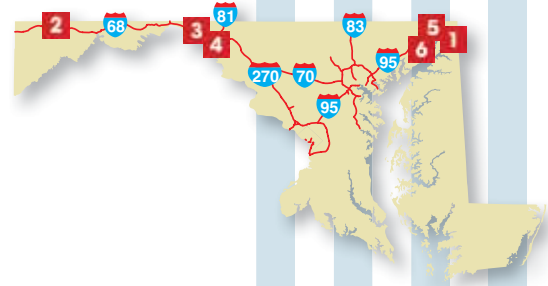

LOUISIANA

1	 Breaux Bridge #274 I-10 Exit 109 2112 Rees St, 70517	 		
2	 Denham Springs #79 I-12 Exit 10 2601 S Range Ave, 70726	 		
3	 Greenwood #665 I-20 Exit 3 9510 Greenwood Rd, 71033	       		
4	 Hammond #300 I-12/55/US 51 Exit 40 2111 SW Railroad Ave, 70403	 		
5	 Haughton #199 I-20 & Hwy 157 Exit 33 490 N Elm St, 71037	 		
6	 LaPlace #82 I-10/55 Exit 209 4301 S Main St, 70068	 		
7	 Rayville #335 I-20 & LA 137 Exit 138 103 Grimshaw St, 71269	 		
8	 W Monroe #428 I-20 Exit 112 300 Weill Rd, 71292	 	 	 

Pilot

FLYING

-  Travel Center
-  Dealer
-  Cardlock
-  Fuel Stop

- SITE TYPE
- RV CARD DISCOUNT
- RV PARKING
- RV LANES
- RV DUMP
- BULK PROPANE
- DEFAT PUMP
- RESTAURANTS

MARYLAND

1	 Elkton #875 I-95 Exit 109A 221 Belle Hill Rd, 21921	  		
2	 Grantsville #408 I-68 Exit 22 3000 Chestnut Ridge Rd, 21536	  		
3	 Hagerstown #150 I-70 & US 63 11633 Greencastle Pike, 21740	 		 
4	 Hagerstown #179 I-81 Exit 5B 16921 Halfway Blvd, 21740	 		 
5	 North East #784 I-95 Exit 100 1 Center Dr., 21901	      		
6	 Perryville #290 I-95 & MD 222 Exit 93 31 Heather Ln, 21903	 		

MICHIGAN

1	Flying J Battle Creek #17 I-94 Exit 104 15901 Eleven Mile Rd, 49014	★	✓			✓		
2	Flying J Benton Harbor #666 I-94 Exit 30 1860 E Napier Ave, 49022	★	✓	✓		✓	✓	
3	Flying J Dexter #21 I-94 Exit 167 750 Baker Rd, 48130	★	✓			✓		
4	Flying J Dexter #296 I-94 Exit 167 195 Baker Rd, 48130	★	✓			✓		
5	Grand Ledge #667 I-96 & Exit 90/I-69 & Exit 81 7800 W Grand River Ave, 48837	★	✓	✓	✓	✓	✓	
6	Flying J Ionia #23 I-96 Exit 67 7205 S State Rd, 48846	★	✓			✓		
7	Flying J Monroe #24 I-75 Exit 15 1100 N Dixie Hwy, 48162	★	✓			✓		
8	Flying J Monroe #284 I-75 Exit 18 1200 Nadeau Rd, 48161	★	✓			✓		
9	Flying J Ottawa Lake #26 US 23 Exit 5 6158 US 223, 49267	★	✓			✓		
10	Flying J Port Huron #596 I-69 Exit 196 2424 Wadhams Rd, 48074	★	✓			✓		
11	Saginaw #668 I-75 Exit 151 3475 E Washington, 48601	★	✓	✓	✓	✓	✓	
12	Woodhaven #895 I-75 Exit 32A 21055 West Rd, 48183	●	*	✓		✓		