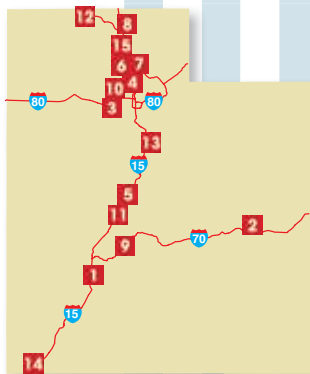

- Travel Center   Dealer
- Cardlock   Fuel Stop

SITE TYPE	RV CARD DISCOUNT	RV PARKING	RV LANES	RV DUMP	BULK PROPANE	DEF AT PUMP	RESTAURANTS

TEXAS continued

51	Van Horn #209 I-10 Exit 140 501 Van Horn Dr, 79855						
52	Von Ormy #568 I-35 Exit 140 14555 IH35 S, 78073						
53	Waco #739 I-35 & New Rd 2409 S New Rd, 76711						
54	Weatherford #206 I-20 Exit 406 1201 I-20 W, 76087						
55	Wichita Falls #741 US 287 & Jacksboro Hwy 2311 Jacksboro Hwy, 76301						

UTAH

1	Beaver #509 I-15 Exit 112 653 W 1400 N, 84713							
2	Green River #892 I-70 Exit 164 1085 East Main St, 84525							
3	Lake Point #742 I-80 Exit 99 1605 E Saddleback Blvd, 84074							
4	N Salt Lake #772 I-215 & Redwood Rd Exit 27 885 W N Point Circle, 84054							
5	Nephi #743 I-15 Exit 222 1597 S Main, 84648							
6	Ogden #294 I-15 & UT 39 Exit 344 1670 W 12th St, 84404						 	

*RV Card Discount available only in truck diesel lanes and not accepted in store.

- Travel Center   Dealer
- Cardlock   Fuel Stop

SITE TYPE	RV CARD DISCOUNT	RV PARKING	RV LANES	RV DUMP	BULK PROPANE	DEF AT PUMP	RESTAURANTS

7	Ogden #744 I-15 Exit 343 1172 W 21st St, 84401							
8	Perry #508 I-15 Exit 362 1674 W 1100 S, 84302							
9	Richfield #773 I-70 Exit 40 35 E Flying J Dr, 84701							
10	Salt Lake City #746 I-15 & I-80 SR201 Exit 17 2025 S 900 W, 84116							
11	Scipio #510 I-15 Exit 188 810 N 800 W, 84656							
12	Snowville #774 I-84 Exit 7 90 S Stone Rd, 84336							
13	Springville #747 I-15 Exit 261 1460 N 1750 W, 84663							
14	St. George #775 I-15 Exit 4 2841 S 60 E, 84790							
15	Willard #748 I-15 Exit 357 600 W 750 N, 84340