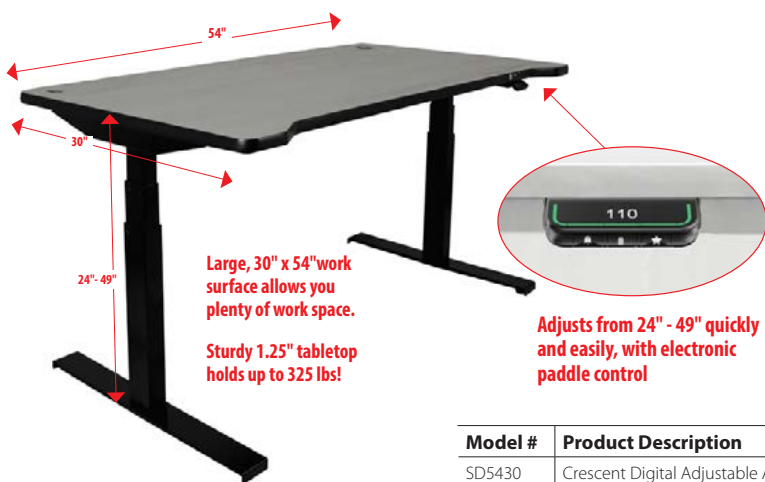

Model #	Product Description	Prod Wt.	Ship Wt.	MSRP
SD5430	Crescent Digital Adjustable ADA Workstation	140 lbs	155 lbs	$1649.00