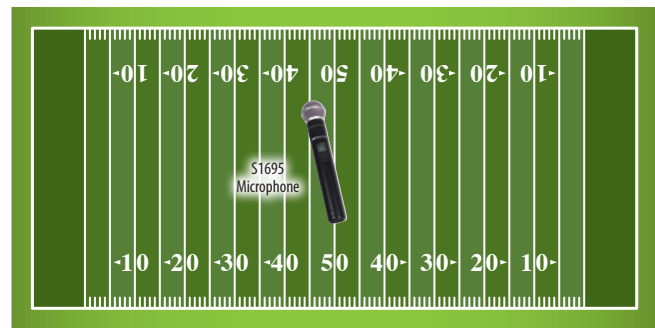

Build your own custom system!

Add up to four modules.
Choose from the following:

WIRELESS MICROPHONE

- User selectable 96 channel wireless UHF panel mount receiver
- Frequencies 514-544 MHz
- Up to 300' operating range
- Choice of wireless microphones (lapel, headset, handheld)

WIRELESS SPEAKER TRANSMITTER

- Built-in 96 channel UHF wireless speaker transmitter for broadcasting to accessory speakers
- Up to 300' operating range