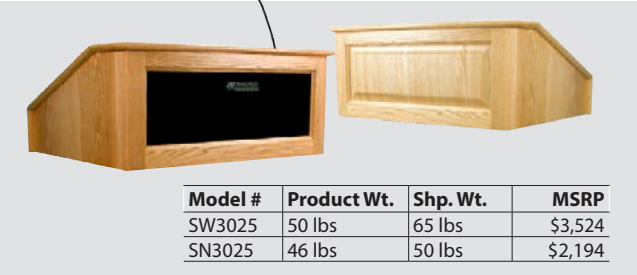

3020/3025 SERIES VICTORIA LECTERNS

Sophisticated classics take quality to a new level

- This classic, raised panel lectern is made of solid hardwood veneer from the highest quality woods
- Drop-top reading table with storage compartment underneath. Lay flat to hold a computer, or leave slanted to hold notes.
- Plentiful storage to meet your needs; one large adjustable shelf
- This versatile full height modular lectern has a removable top unit for use as a non-sound tabletop lectern
- Moves easily, with the help of four industrial casters (two lock)
- 3025 Series is the tabletop version of this popular lectern
- 3020: 48" H x 32" W x 24" D, Ships fully assembled
- 3025: 12" H x 26" W x 22" D. Ships fully assembled

ADDITIONAL FEATURES:

	SW3020	SN3020	SW3025	SN3025
Audiences up to 1,300, Rooms up to 13,000 square feet	•	•	•	•
150 watt amp	•	•	•	•
NEW! Built-in 96 channel UHF wireless receiver (frequencies 514 MHz-544 MHz)	•	•	•	•
The Sensitive AmpliVox Electret Condenser Gooseneck Hot Mic picks up your voice from up to 20" away	•	•	•	•
AmpliVox speaker technology delivers clear, high-performance and sound to your audience with built-in Jensen design speakers	•	•	•	•
Built-in Bluetooth allows you to wirelessly stream sound from any Bluetooth-capable device within range	•	•	•	•

6yr Limited Warranty on Lecterns
1 Year Limited Warranty on microphones and accessories