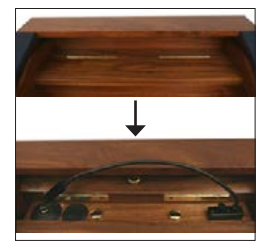

Customizable Mic Shelf keeps microphones and other accessories hidden