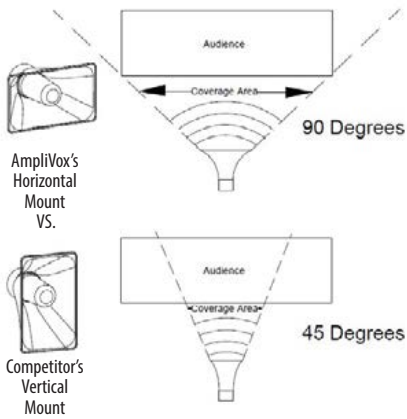

OUR HAILERS ARE PERFECT FOR LARGE OUTDOOR VENUES SUCH AS BALL FIELDS, PARKS, OPEN AIR ARENAS, AND STREET FAIRS.