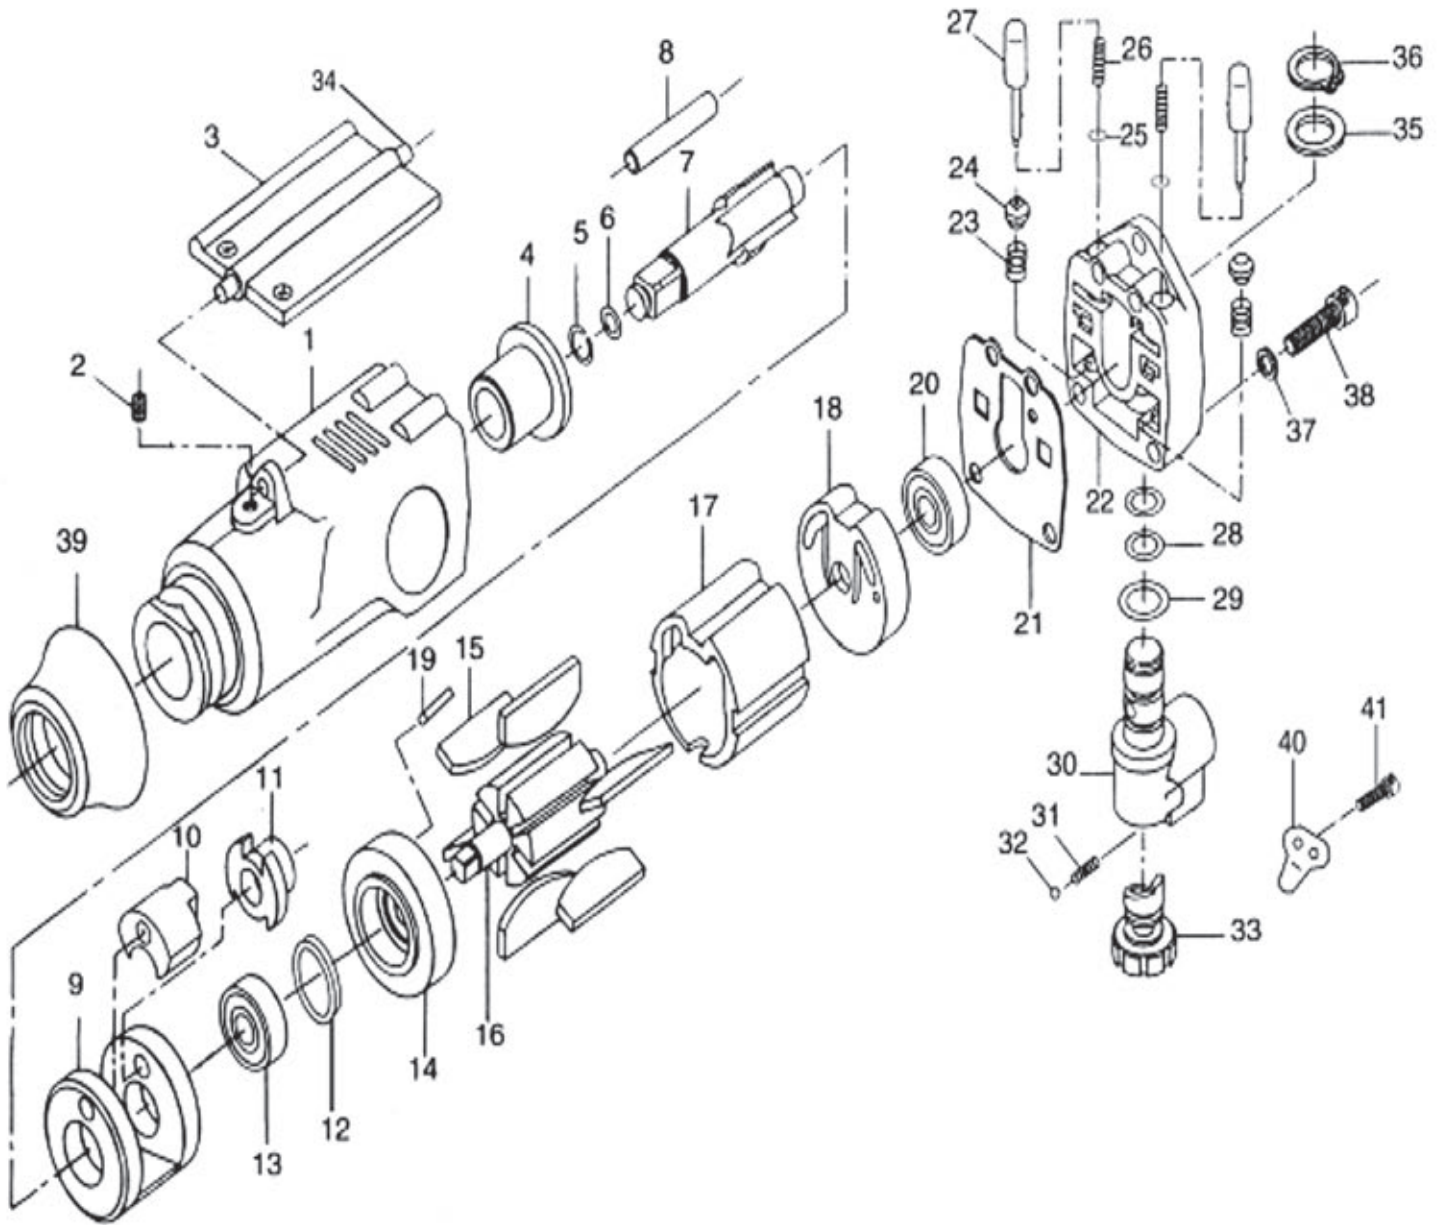

BUTTERFLY TYPE AIR IMPACT WRENCH

84120 – DAT-BAIW SPARE PARTS LISTING

KEY No.	PART No.	STOCK No.	DESCRIPTION
1	YDAT-BAIW-1	00435	Housing
2	YDAT-BAIW-2	00437	Oiler Screw
3	YDAT-BAIW-3	00438	Throttle Lever
4	YDAT-BAIW-4	00439	Anvil Bush
5	YDAT-BAIW-5	00440	Retainer Ring
6	YDAT-BAIW-6	00441	O-Ring
7	YDAT-BAIW-7	00443	Anvil
8	YDAT-BAIW-8	00444	Hammer Pin

KEY No.	PART No.	STOCK No.	DESCRIPTION
9	YDAT-BAIW-9	00445	Hammer Cage
10	YDAT-BAIW-10	00446	Hammer Dog
11	YDAT-BAIW-11	00447	Drive Cam
12	YDAT-BAIW-12	00448	Oil Seal
13	YDAT-BAIW-13	00449	Ball Bearing
14	YDAT-BAIW-14	00451	Front End Plate
15	YDAT-BAIW-15	00452	Rotor Blades
16	YDAT-BAIW-16	00453	Rotor

BUTTERFLY TYPE AIR IMPACT WRENCH

84120 – DAT-BAIW SPARE PARTS LISTING

KEY No.	PART No.	STOCK No.	DESCRIPTION
17	YDAT-BAIW-17	00454	Cylinder
18	YDAT-BAIW-18	00455	Rear End Plate
19	YDAT-BAIW-19	00456	Spring Pin
20	YDAT-BAIW-20	00457	Ball Bearing
21	YDAT-BAIW-21	00458	Cap Gasket
22	YDAT-BAIW-22	00459	Back Cap
23	YDAT-BAIW-23	00460	Spring
24	YDAT-BAIW-24	00461	Valve Seat
25	YDAT-BAIW-25	00462	O-Ring
26	YDAT-BAIW-26	00463	Spring
27	YDAT-BAIW-27	00464	Plunger
28	YDAT-BAIW-28	00465	O-Ring
29	YDAT-BAIW-29	00466	O-Ring

KEY No.	PART No.	STOCK No.	DESCRIPTION
30	YDAT-BAIW-30	00467	Lilet Block
31	YDAT-BAIW-31	00469	Spring
32	YDAT-BAIW-32	00470	Steel Ball
33	YDAT-BAIW-33	00471	Air Regulator
34	YDAT-BAIW-34	00472	Throttle Pin
35	YDAT-BAIW-35	00473	Washer
36	YDAT-BAIW-36	00474	Retainer Ring
37	YDAT-BAIW-37	00475	Spring Washer
38	YDAT-BAIW-38	00477	Cap Screw
39	YDAT-BAIW-39	00478	Rubber Nose Guard
40	YDAT-BAIW-40	00479	Retainer Plate
41	YDAT-BAIW-41	00480	Screw