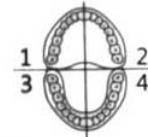

This operating instructions contain the safe operation and instructions for proper use of this product. Please read this manual carefully before use and be careful to keep it from damage and danger

Safe operating instructions

1. Please do not use it outside the specified use
2. When connected with power, please check whether the power voltage is suit for your local voltage or not,
3. Please use original charger to avoid dangerous
4. Please avoid abrasives with whitening and removing tooth stains to use together
5. Please do not high strength use for teeth and gums
6. Children and can not operate their own or the mouth feel weaker, please do not use
7. If the teeth are being treated, or if the implanted tooth is not strong, do not use it
8. Do not drop it, do not hit it violently
9. Do not soak in water for long periods
10. This product is only for personal use and is not available to dental clinics or organizations for multiple patients

warn

Children and persons with physical and mental disabilities are required to use under the supervision of the guardian

In the case of periodontal disease and oral symptoms, please use under the guidance of a doctor

If you feel uncomfortable or hurt in your mouth, please stop using and consult dentist.

When the electric toothbrush fails, please consult your local government how to dispose of this tool to maximize the protection of the environment

Four oral areas

How to use

1. Wet the toothbrush head, and squeeze appropriate toothpaste on it.
2. Place the bristles on the teeth of the 45 degree angle aligned with the gum line.
3. Press ON/OFF button, brush start working or stop working.
4. You just gently move the bristles to place where need to clean, The pressure should be within 150g (Sonic toothbrush is to rely on high-frequency vibration of the bristles to clean the mouth, so when brushing teeth, the using force teeth is much smaller than ordinary, about 1/8 or so can)
5. Dentist advice that the oral cavity is divided into 4 areas(as shown above), slowly brushing the toothbrush during the brushing process to ensure that each area has about 30 seconds of cleaning time, the machine has a 30-second area reminder function, every 30 Seconds will be suspended for 0.5 seconds to remind you to replace the area to brush your teeth.,
6. Press on/off button, brush start working, then press button keeping three seconds to stop working. This toothbrush has six brushing modes: clean (Strong/weak), soft(Strong/weak), whiten(Strong/weak). You can press the one to work mode selection to own needs. This toothbrush also has a memory function working mode, next time you use the brush, directly into the mode you has used, no need to adjust.