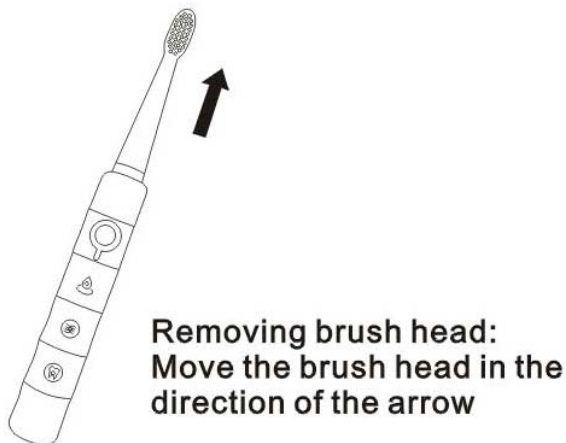

Brushhead installation