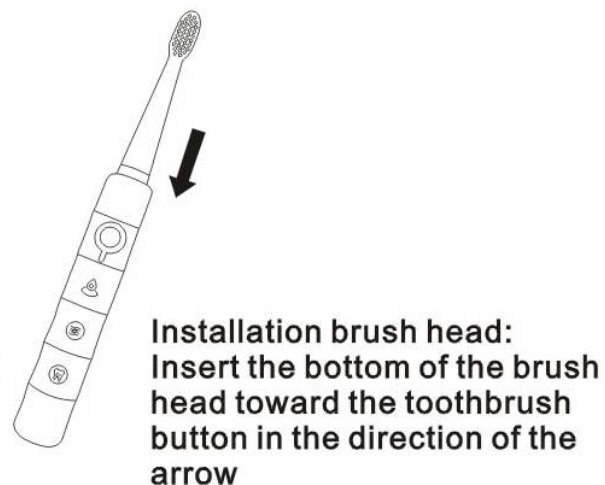

Brushhead installation