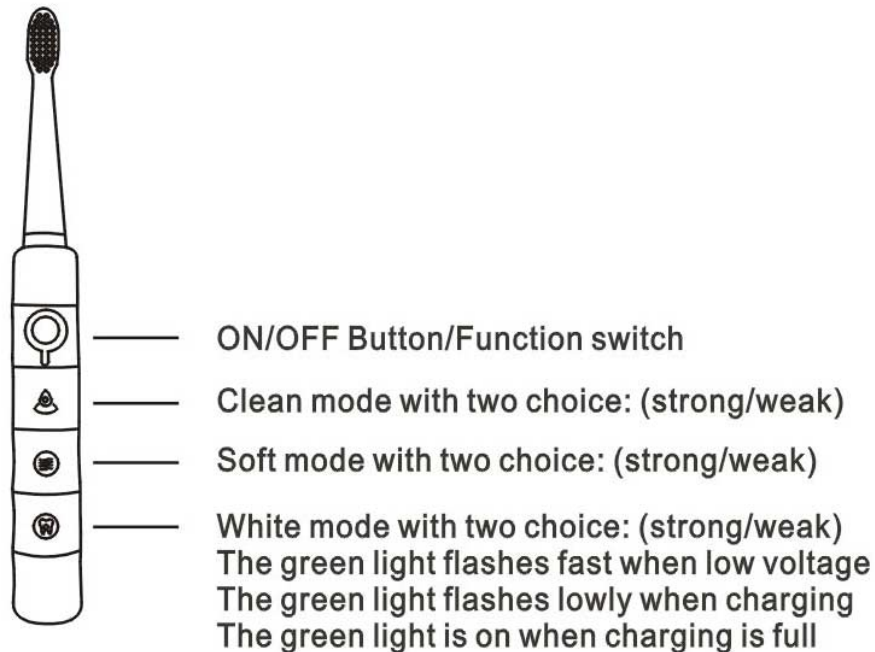

Product Features

1. High-frequency sonic vibration: 31,000 times per minute high-frequency acoustic vibration, just 15 days, you can remove the stains (including tea stains, smoke stains), to achieve whitening effect
2. Ergonomic design: waterproof non-slip, feel comfortable, safe and reliable
3. USB fast charge design ,Unplug the waterproof plug at the bottom of the toothbrush. Plug the DC plug of the charging cable into the charging port at the bottom of the toothbrush before inserting it, and then insert the USB plug into the computer or the USB plug on the 5V. The maximum charging time is 6 hours. The green light flashes lowly when charging, and the green light is on when charging is full.
4. Three brush head: standard with three soft brush heads, can be replaced anytime, anywhere, long-term care of your oral health
5. Safety brush cap more healthy: configure the security brush cap, not only to prevent bacterial invasion, more conducive to carry convenient and healthy

Name of each part