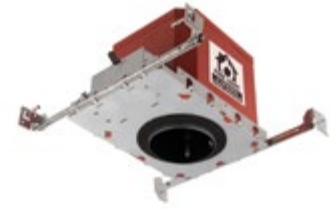

Fire Rated Housings

HALO

- New construction housings preventing the passage of flames and toxic gases into ceiling plenums
- Fire rated for up to 2 hours in accordance to UL 263
- Suitable for use in multi-family and mixed-use applications
- For installation in insulated ceiling (IC) and non-IC rated ceilings; Airtight

H450FR2ICAT

Catalog Number	Product Description	Socket	Lamp Source*	Voltage	Pallet Quantity	UPC
H450FR2ICAT	4" Fire Rated Housing	LED	LED	120V	80	080083134007
H450FR2ICATD010	4" Fire Rated Housing, 0-10V	LED	LED	120V	80	080083130504
H550FR2ICATD010	5" Fire Rated Housing, 0-10V	LED	LED	120V	40	080083130528
H750FR2ICAT	6" Fire Rated Housing	LED	LED	120V	80	080083134021

H Series Housings

HALO

- The standard in the industry for both commercial and residential applications
- Optimized and listed for EISA compliant tungsten-halogen lamps and incandescent, CFL and LED lamps
- For installation in insulated ceiling (IC) and non-IC rated ceilings with airtight code compliant construction
- Use with a variety of trims and finishes for different lighting effects or match any decor
- Wide variety of trims available for desired lighting effect