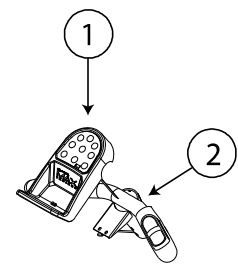

TITLE: EXP VIEW DWG- BFX MAX TRAINER M5			
DRAWN: J.MORGAN	DOC. PART NO.: 100359-W	PRODUCT SKU NO.: 100359	REV.: M
DATE: 10/07/2013			

Units produced after July 2014 do not have a lower belt tensioner (ref #55). Units w/ref 55 need to use belt (ref #49) 8003146. Units w/o use belt 8006063 (self tensioning.)