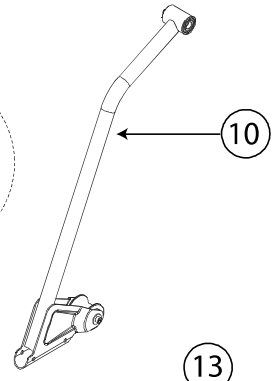

TITLE: EXP VIEW DWG- BFX MAX TRAINER M5			
DRAWN: J.MORGAN	DOC. PART NO.: 100359-W	PRODUCT SKU NO.: 100359	REV.: M
DATE: 10/07/2013			

Units produced after July 2014 do not have a lower belt tensioner (ref #55). Units w/ref 55 need to use belt (ref #49) 8003146. Units w/o use belt 8006063 (self tensioning.)