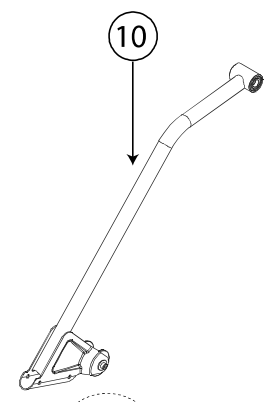

TITLE: EXP VIEW DWG- BFX MAX TRAINER M5			
DRAWN: J.MORGAN	DOC. PART NO.: 100359-W	PRODUCT SKU NO.: 100359	REV.: M
DATE: 10/07/2013			

Units produced after July 2014 do not have a lower belt tensioner (ref #55). Units w/ref 55 need to use belt (ref #49) 8003146. Units w/o use belt 8006063 (self tensioning.)