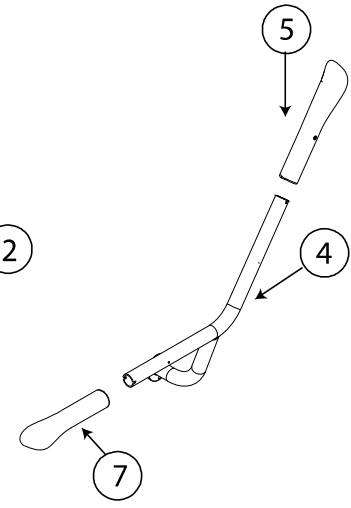

TITLE: EXP VIEW DWG- BFX MAX TRAINER M5			
DRAWN: J.MORGAN	DOC. PART NO.: 100359-W	PRODUCT SKU NO.: 100359	REV.: M
DATE: 10/07/2013			

Units produced after July 2014 do not have a lower belt tensioner (ref #55). Units w/ref 55 need to use belt (ref #49) 8003146. Units w/o use belt 8006063 (self tensioning.)