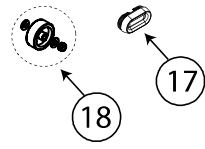

TITLE: EXP VIEW DWG- BFX MAX TRAINER M5			
DRAWN: J.MORGAN	DOC. PART NO.: 100359-W	PRODUCT SKU NO.: 100359	REV.: M
DATE: 10/07/2013			

Units produced after July 2014 do not have a lower belt tensioner (ref #55). Units w/ref 55 need to use belt (ref #49) 8003146. Units w/o use belt 8006063 (self tensioning.)