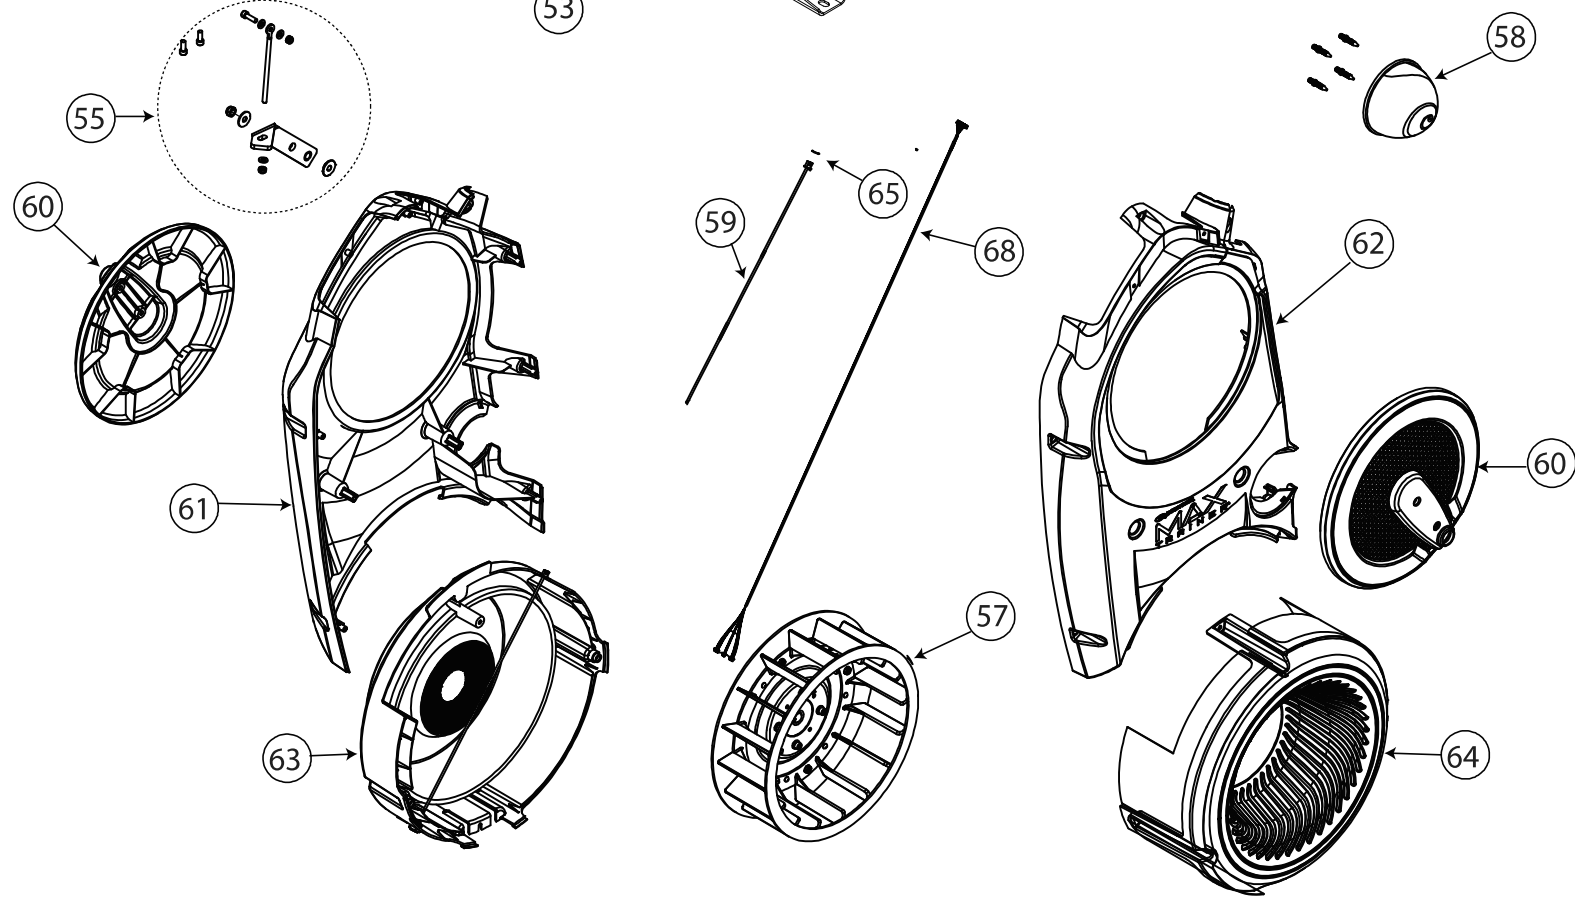

Units produced after July 2014 do not have a lower belt tensioner (ref #55). Units w/ref 55 need to use belt (ref #49) 8003146. Units w/o use belt 8006063 (self tensioning.)

54
If produced 6/2015 or earlier use 8004553 (A)
If produced after 6/2015 use 8008798 (B)