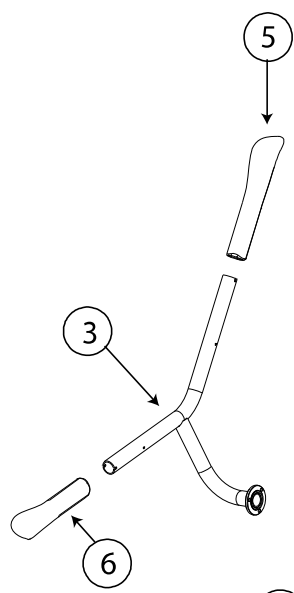

TITLE: EXP VIEW DWG- BFX MAX TRAINER M5			
DRAWN: J.MORGAN	DOC. PART NO.: 100359-W	PRODUCT SKU NO.: 100359	REV.: M
DATE: 10/07/2013			

Units produced after July 2014 do not have a lower belt tensioner (ref #55). Units w/ref 55 need to use belt (ref #49) 8003146. Units w/o use belt 8006063 (self tensioning.)