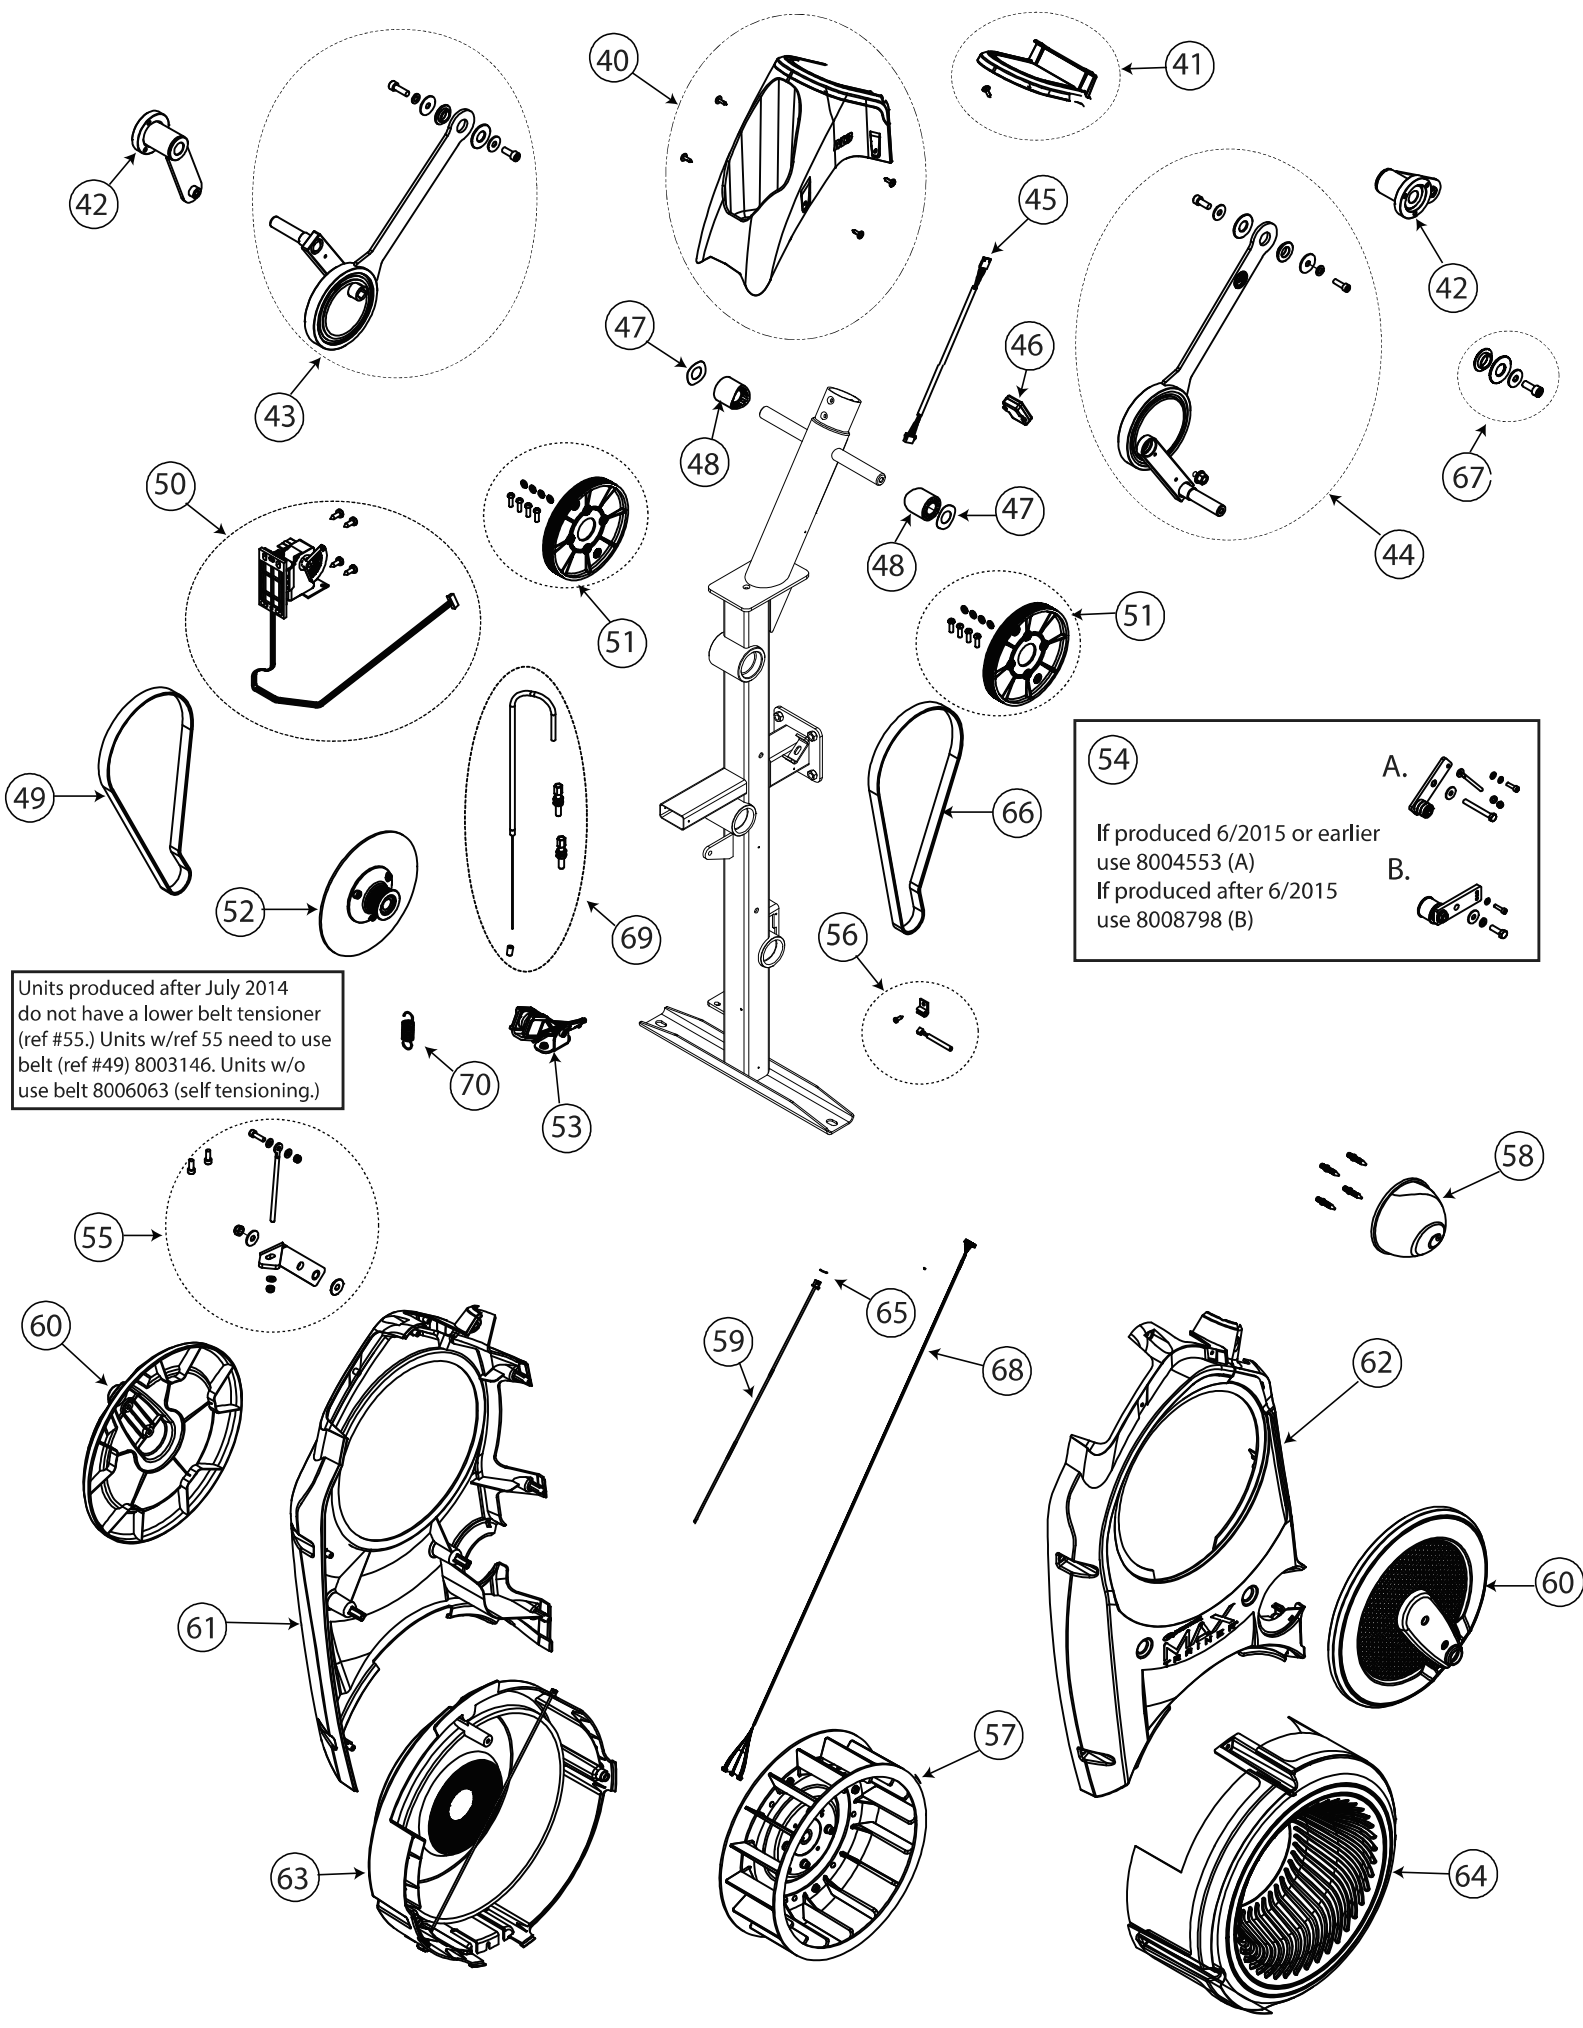

TITLE: EXP VIEW DWG- BFX MAX TRAINER M5			
DRAWN: J.MORGAN	DOC. PART NO.: 100359-W	PRODUCT SKU NO.: 100359	REV.: M
DATE: 10/07/2013			

Units produced after July 2014 do not have a lower belt tensioner (ref #55). Units w/ref 55 need to use belt (ref #49) 8003146. Units w/o use belt 8006063 (self tensioning.)