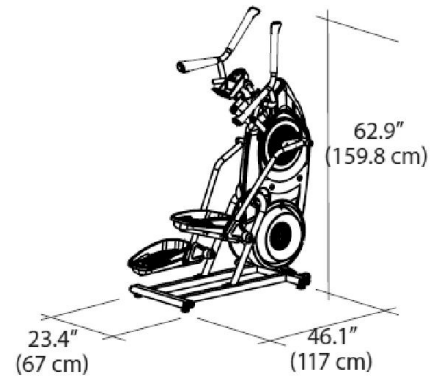

TITLE: EXP VIEW DWG- BFX MAX TRAINER M5			
DRAWN: J.MORGAN	DOC. PART NO.: 100359-W	PRODUCT SKU NO.: 100359	REV.: M
DATE: 10/07/2013			

Units produced after July 2014 do not have a lower belt tensioner (ref #55). Units w/ref 55 need to use belt (ref #49) 8003146. Units w/o use belt 8006063 (self tensioning.)