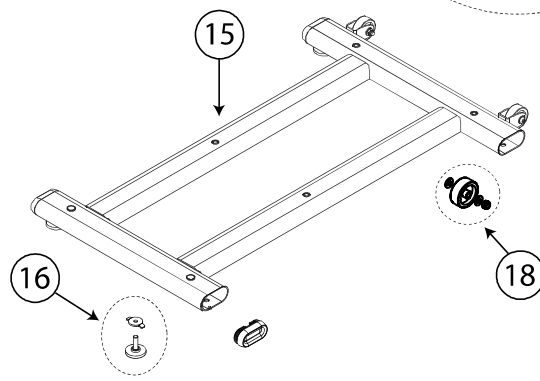

TITLE: EXP VIEW DWG- BFX MAX TRAINER M5			
DRAWN: J.MORGAN	DOC. PART NO.: 100359-W	PRODUCT SKU NO.: 100359	REV.: M
DATE: 10/07/2013			

Units produced after July 2014 do not have a lower belt tensioner (ref #55). Units w/ref 55 need to use belt (ref #49) 8003146. Units w/o use belt 8006063 (self tensioning.)