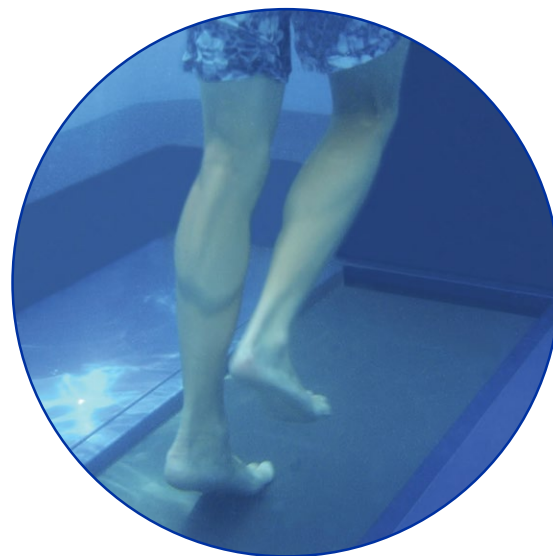

AQUATIC TREADMILLS

Our hydraulic treadmill turns your Fastlane Pool® into a versatile home gym.

Turn on the swim current to add intensity to your walk, jog, or run; the current's resistance also helps you develop your core conditioning. Both the treadmill and the current have adjustable speeds to let you tailor and progress your workouts.

The hydraulic treadmill features a spacious 50.8cm wide belt. With its 5-hp motor, it reaches a top speed of 6.44 km/h. The handy, water resistant remote lets you control the power and the speed. A manual treadmill is also available.

Maximize the potential of your Fastlane Pool. Ask your Design Representative about including a treadmill.

WHY UNDERWATER?

Research shows that, compared to land-based treadmills, underwater treadmills let you:

- Burn more calories.
- Enjoy an increased range of motion.
- Suffer less muscle soreness and joint impact.
- Start rehabilitation exercises earlier so you can recover sooner.

And those rehab exercises can greatly benefit people who are unable to exercise on land, be it due to injury, surgery, arthritis, or other medical conditions.

Take a step in the right direction. Call today.

+61 300 16 17 28

Recover faster