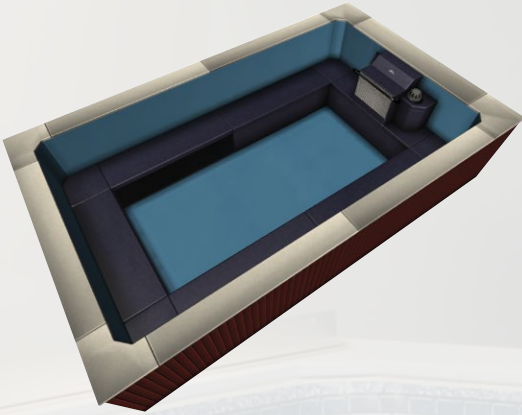

Elite Fastlane Pool®

The Elite Fastlane Pool includes all of the standard features of an Original Fastlane Pool.

Our best current is made possible with these upgrades:

- 7.5-hp, two-motor, side-mounted, two-propeller swim current generator with wireless remote control
- 61 cm x 45.75cm water outlet grill
- Three 1.5m x .46m stainless steel VGB compliant suction grills
- 240 volt, 50Hz, 50 amp RCD power requirement
- 2.44m to 3.05m widths

All of the same options are available as for the Original Fastlane Pool (see page 6).