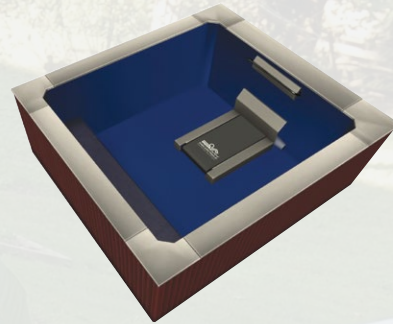

WaterWell® Therapy Pool

Specifications:

- Steel-panel, vinyl liner permitting variety of sizes from 1.83m x 1.83m to 3.05m x 4.88m'
- 1m standard water depth, 1.14m & 1.30m optional
- Water quality system (240 volt, 50Hz, 30 amp RCD)
  - skimmer
  - electric heater/controller
  - cartridge type filter
  - copper/silver ionisation system
- Interior pool surface: 2 colours, 10 patterns available
- Interior bench seat
- Interior steps

Options:

- Manual and automatic retractable security covers
- Underwater treadmill
- Synthetic or aluminium coping
- PermaWood™ skirting
- Underwater lights
- Hydrotherapy jets
- Full-depth stairs, corner steps