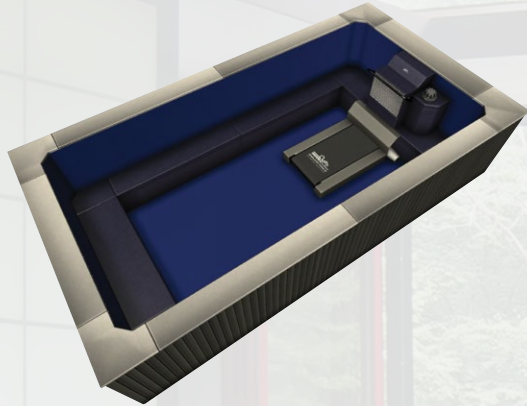

High Performance Fastlane Pool®

The High Performance Fastlane Pool includes all of the standard features of an Original Fastlane Pool. Our competition-level current also features:

- 7.5-hp, two-propeller swim current generator with wireless remote control
- 61cm x 45.75cm water outlet grill - almost 30% larger
- 240 volt, 50Hz, 50 amp RCD power requirement
- 2.44m to 3.05m widths

All of the same options are available as for the Original Fastlane Pool (see page 6).

Call to Request your **FREE** Planning Kit!

Our Planning Kit includes: a DVD showing hundreds of installation ideas, planning programming of indoor and outdoor designs, a planning guide, the Fastlane Pool Options brochure, and a Pool Layout Kit. This comprehensive package will help you plan your Fastlane Pool installation! Call us today at **+61 300 16 17 28** to talk to a Design Representative.