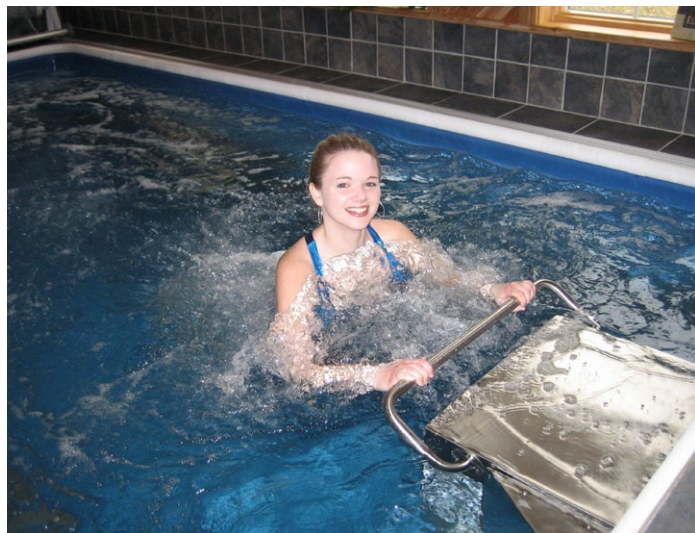

ORIGINAL FASTLANE POOL®
The dream of swimming at home starts here.

Our signature pool is so compact that it's simple to maintain and affordable to heat year-round. Yet its state-of-the-art current makes it feel as long as a river; you can swim 'endlessly,' without ever making a flip turn. It's the biggest pool you'll ever need.

Install it indoors or out, in your backyard, in a greenhouse or garage, in a courtyard or a corner.

With sizing customisable in .3m increments, the Fastlane Pool adapts to your space requirements.

With your choice of swim currents (turn the page for details) you can have exactly the swim experience you want. It's fully adjustable to meet your goals and those of everyone in your household.

Bring the dream home