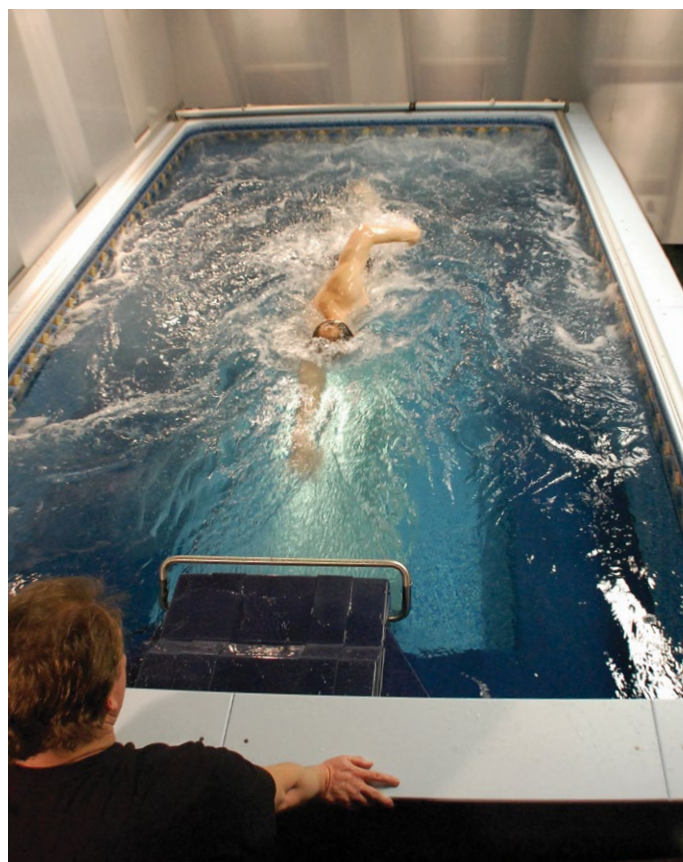

ELITE FASTLANE POOL®

When only the best will do.

What makes the Elite Fastlane Pool so revolutionary? It starts with the construction. A 7.5-hp motor drives two custom-designed propellers, moving more than double the water volume of our powerful Original current system. The propellers' greater distance from the outlet grill (itself a spacious 61cm x 45.75cm) gives the current more time to straighten, so you enjoy an ultra-smooth swim, at speeds up to :56/100m.

This is the stroke-training pool that's installed on the decks of Queensland Academy of Sport, University of Michigan, USC, Harvard, Auburn, Penn State, and SwimMAC Carolina. Now it's available for residential installation.

Turbulence-free power, high-volume precision ... that's what makes the Elite Fastlane Pool the choice for top-tier coaches, for great swimmers, and for swimmers who aspire to greatness.

Better Your Personal Best. Call today.
+61 300 16 17 28

The perfect coaching pool