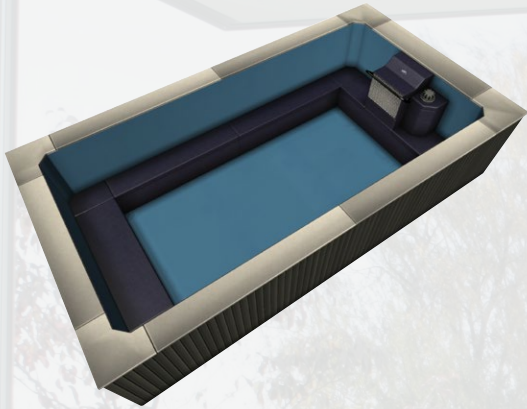

- 5-hp, two-propeller swim current generator with wireless remote control
- 61 cm x 45.75cm water outlet grill - almost 30% larger

All of the same options are available as for the Original Fastlane Pool (see page 6).