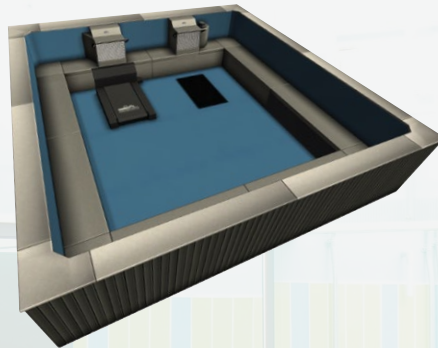

Options:

- Manual and automatic retractable security covers
- Synthetic or aluminium coping
- PermaWood™ skirting
- Underwater lights
- Hydrotherapy jets
- Full-depth stairs, corner steps
- Swim mirrors
- Underwater treadmill