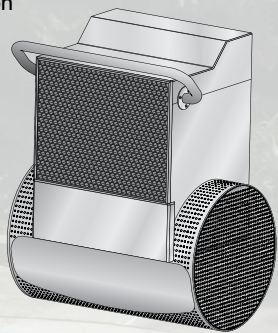

Fastlane® Specifications:

- 1 m water depth required
- 2008 VGB Compliant
- 240-volt, 50 Hz, 30-amp RCD Circuit
- Available in platinum or sapphire
- 5-HP swim current generator
- Acrylic and 316L stainless steel construction

ANSI/APSP-16
VGB 2008