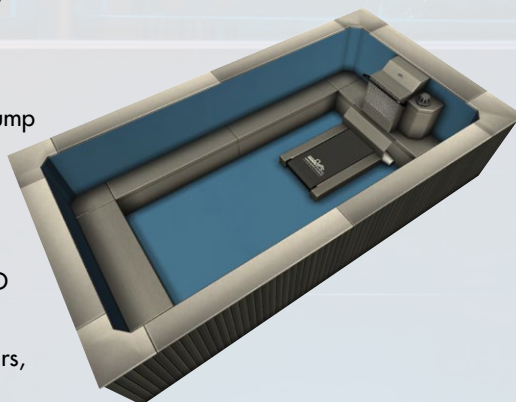

Original Fastlane Pool®

Specifications:

- 2.13m x 3.66m to 3.05m x 4.88m swimming area
- 1m standard water depth, 1.14m & 1.3m optional
- Modular steel construction
- 5-hp, swim current generator with wireless remote control
- 53.34cm x 40.64cm water outlet grill
- Interior return channels and propulsion system
- Reinforced acrylic water flow and conditioning system
- Poolside digital controls
- High-efficiency circulating pump
- Skimmer filter (removable-cartridge type)
- 4-kW electric heater
- 240 volt, 50Hz, 30 amp RCD power requirement
- Interior pool surface: 2 colours, 8 patterns available

Options:

- Manual and automatic retractable security covers
- Synthetic or aluminium coping
- PermaWood™ skirting
- Underwater lights
- Hydrotherapy jets
- Full-depth stairs, corner steps
- Swim mirrors
- Underwater treadmill