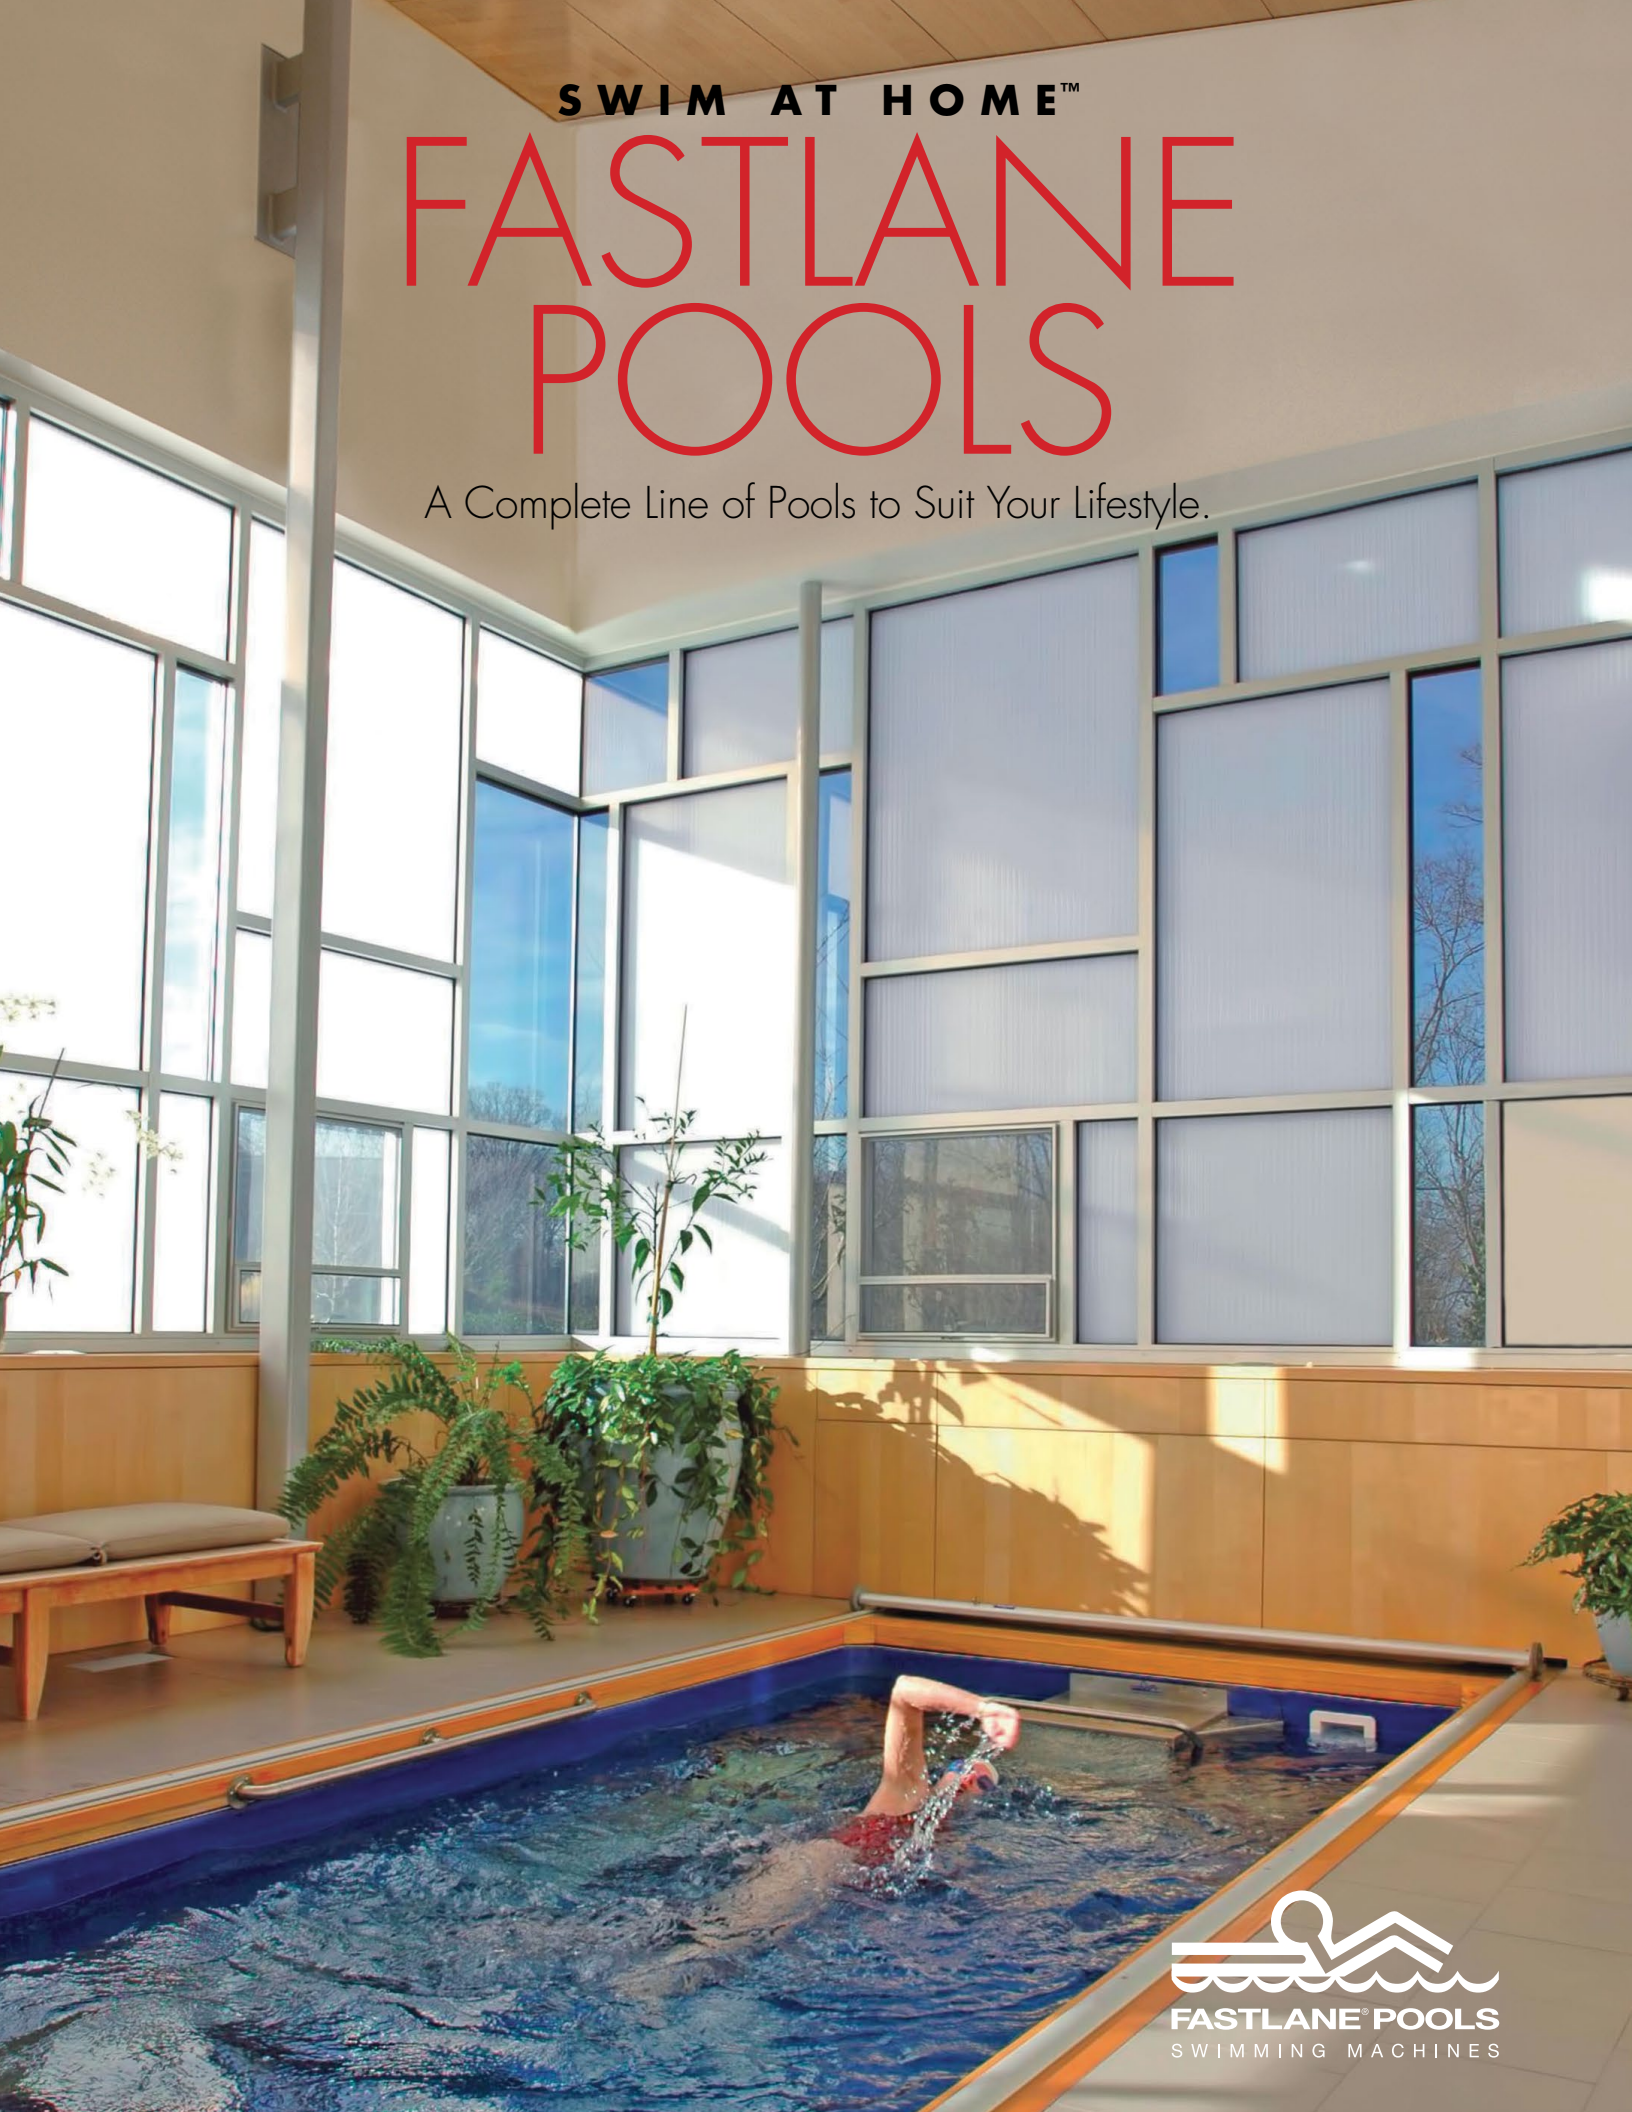

SWIM AT HOME™

FASTLANE POOLS

A Complete Line of Pools to Suit Your Lifestyle.

The inspiration for the Fastlane Pool arose more than 80 years ago in Arizona. As a boy, my father swam in place against the flow of the irrigation canals that brought Colorado River water to Phoenix, Arizona. He and I talked for years about building a machine to swim at home – a machine that would simulate open-water swimming in a small space.