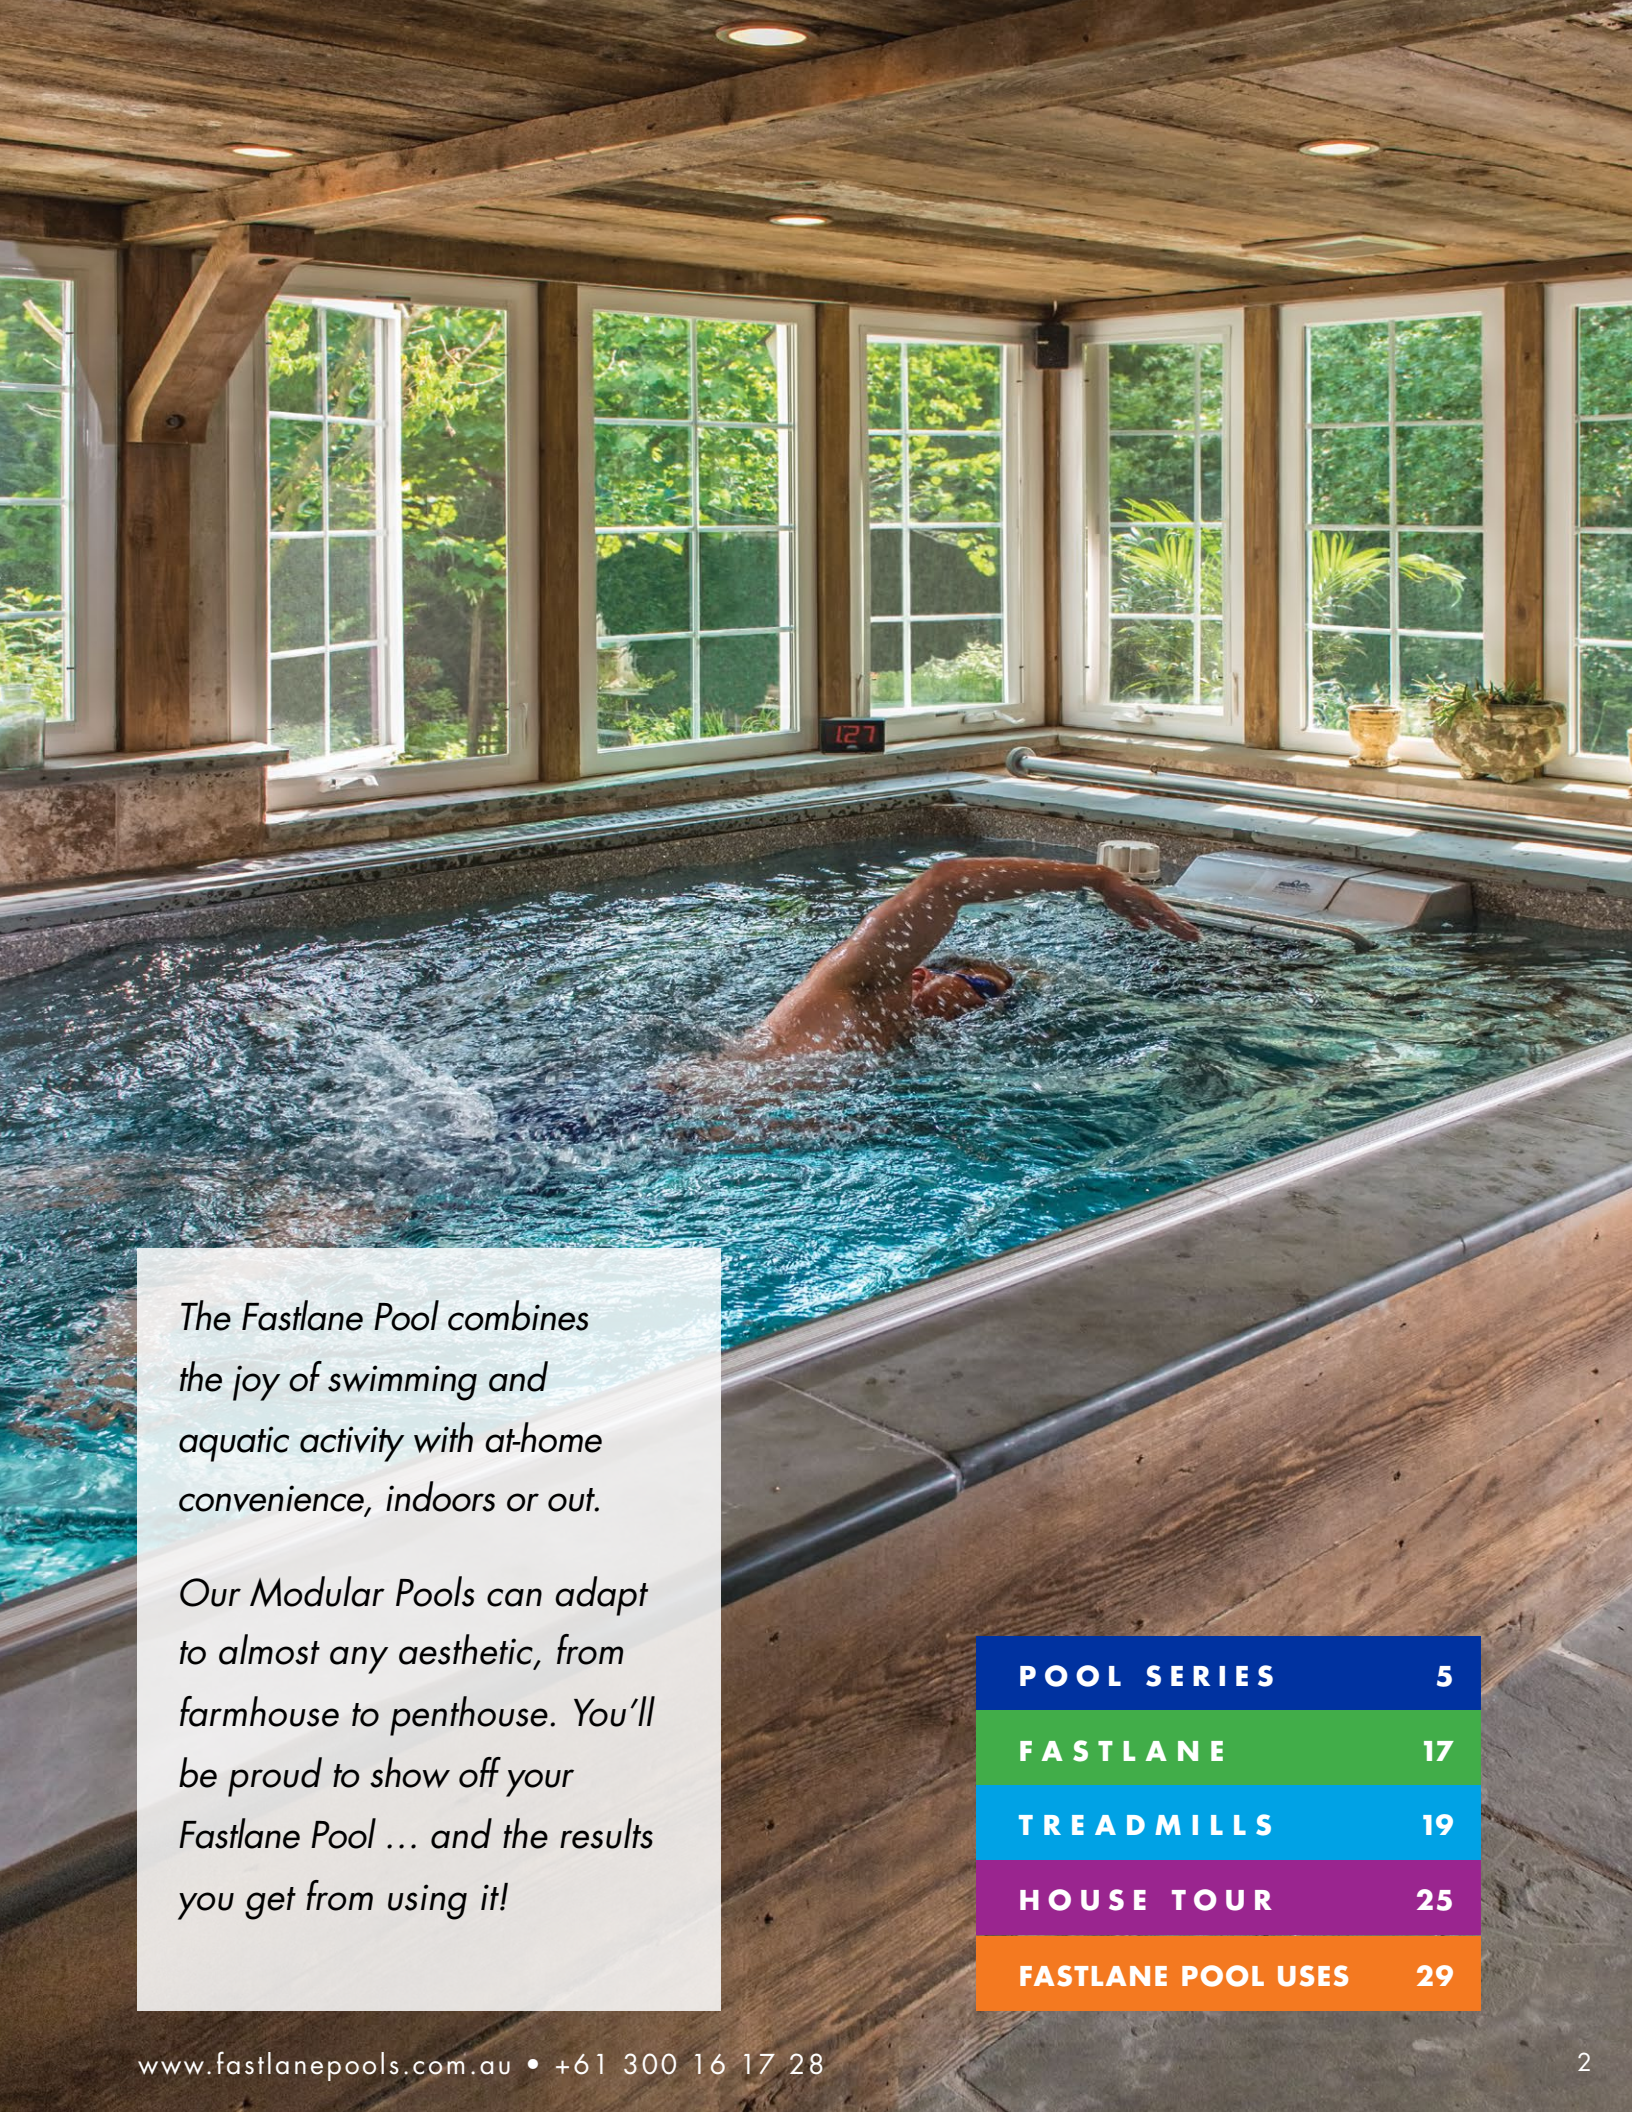

Sincerely,

James Murdock
Founder
Fastlane Pools

AFTER 10 YEARS

90 PERCENT
OF FASTLANE POOL OWNERS SWIM ONCE A WEEK

Outdoor Retreat

Indoor Sanctuary

The Fastlane Pool combines the joy of swimming and aquatic activity with at-home convenience, indoors or out.