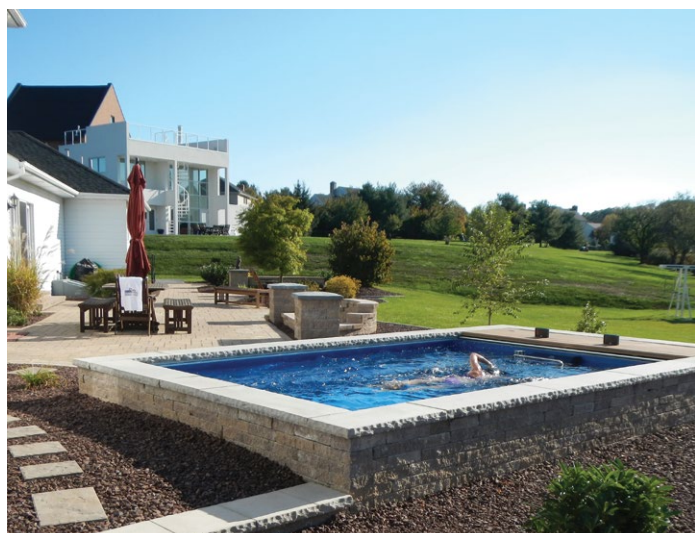

ORIGINAL FASTLANE POOL®
The dream of swimming at home starts here.

Our signature pool is so compact that it's simple to maintain and affordable to heat year-round. Yet its state-of-the-art current makes it feel as long as a river; you can swim 'endlessly,' without ever making a flip turn. It's the biggest pool you'll ever need.

Install it indoors or out, in your backyard, in a greenhouse or garage, in a courtyard or a corner.

With sizing customisable in .3m increments, the Fastlane Pool adapts to your space requirements.

With your choice of swim currents (turn the page for details) you can have exactly the swim experience you want. It's fully adjustable to meet your goals and those of everyone in your household.

Bring the dream home