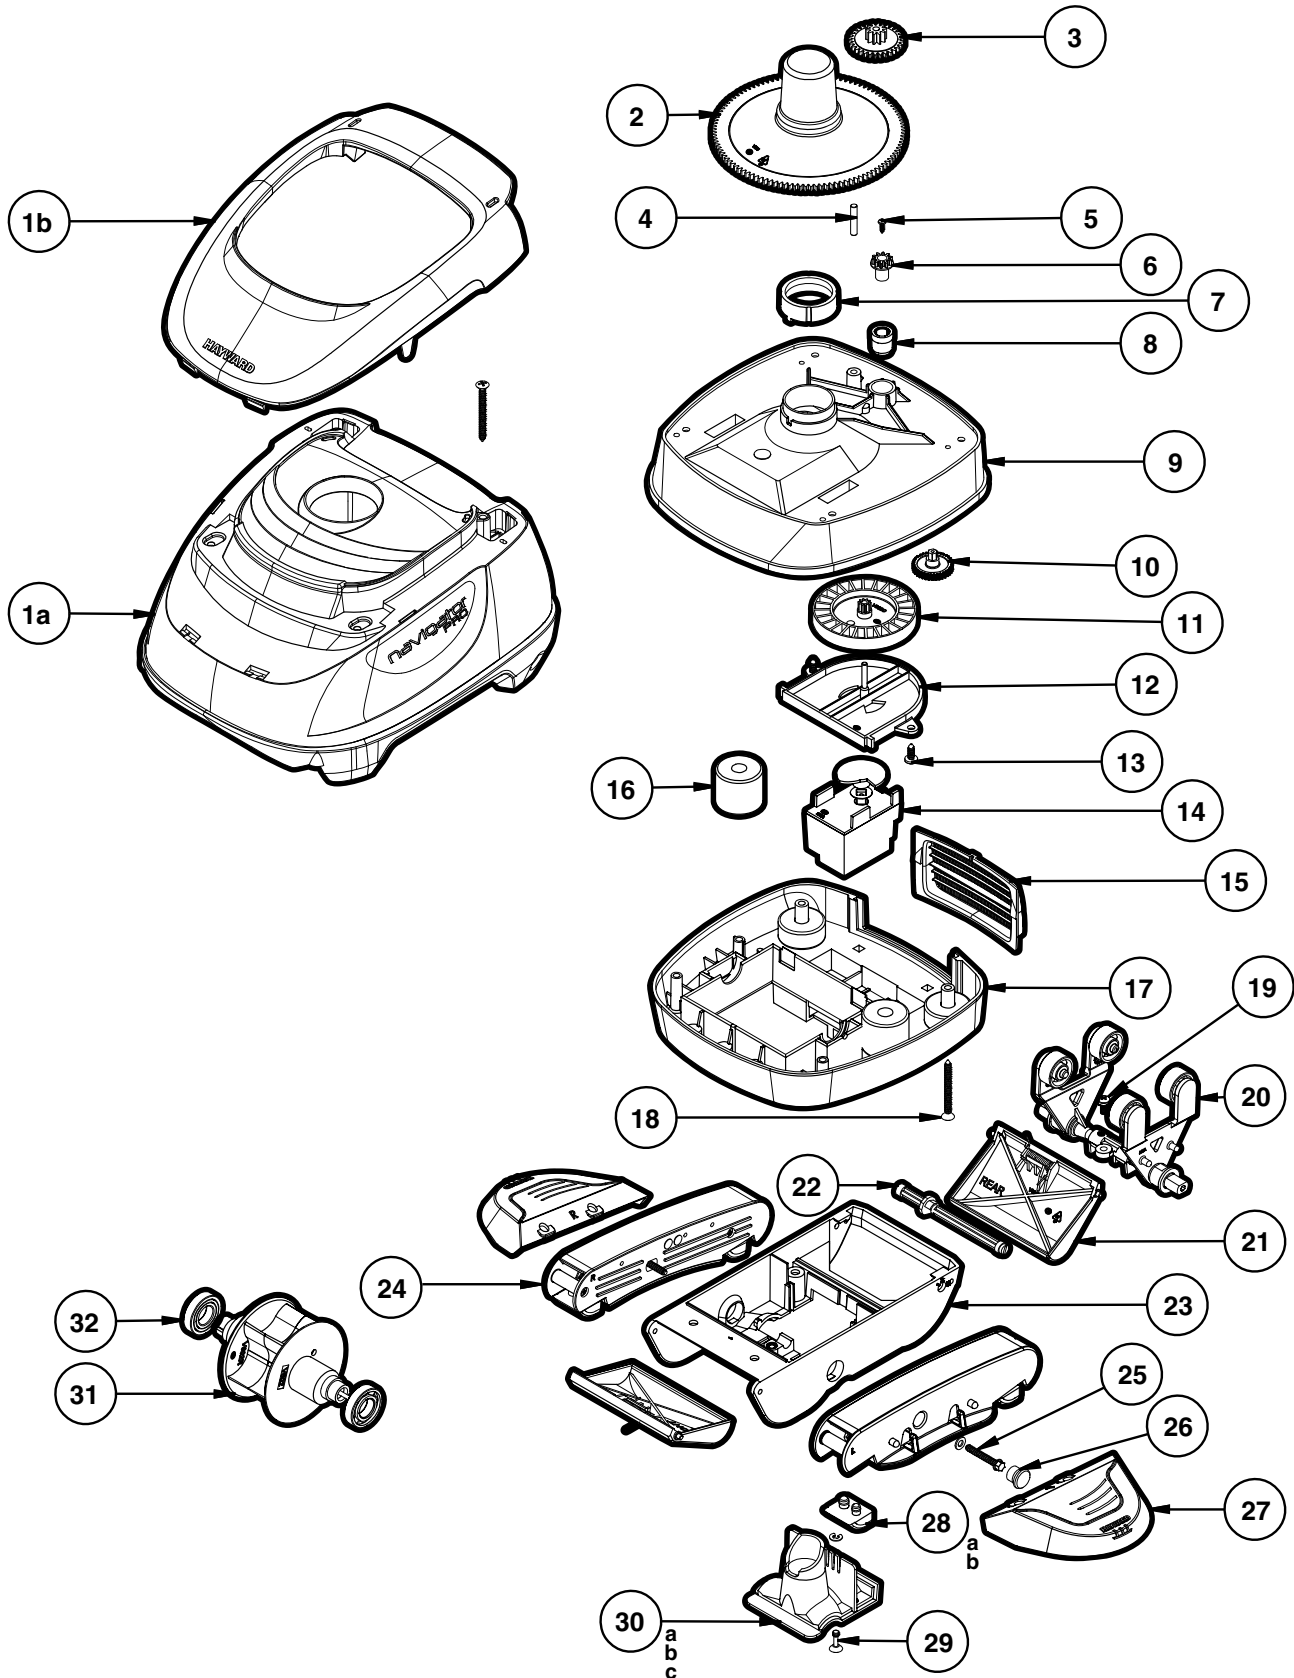

Navigator® Pro

REPLACEMENT PARTS

Parts Diagram

Cleaners

Parts Listing

Ref. No.	Part No.	Description	Ctn. Qty.	List Price
1a	AXVU016	Navigator Pro Skirt Assembly	1	\$282.94
1b	AXVU005	Navigator Pro Handle Assembly	1	113.34
2	AXV070	Cone Gear, Clear	10	88.67
3	AXV301	Inter Gear	25	12.53
4	AXV309	Inter Gear Shaft	50	2.51
5	AXV068	Spindle Gear Screw	50	2.24
6	AXV303	Cone Spindle Gear	25	12.53
7	AXV306	Cone Gear Bushing	25	12.78
8	AXV066A	Cone Spindle Gear Bushing	25	14.87
9	AXV060VWH	Upper Middle Body	10	93.47
10	AXV064A	Medium Turbine Drive Gear	25	14.87
11	AXV062C	Medium Turbine	25	21.84
12	AXV009	Medium Turbine Case/Axle Assembly	25	50.62
13	AXV065P	Upper Body Screw (6 pack)	25	10.69
14	AXV408P	Gear Box Assembly	25	23.84
15	AXVU009*	Screen Kit	50	9.92
16	AXV054FH	Float Kit	25	28.71
17	AXV050CWH	Lower Middle Body	10	85.71
18	AXV057P	Middle Body Screw (6 pack)	25	17.83
19	AXV313	Lower Body Screw	25	8.84
20	AXV621DAT	Kit-Universal, Turbine/A-Frame	10	62.22
21	AXV434WHP**	Flap Kit (2 flaps, front and rear springs)	50	26.42
22	AXV031B	Flap Adjuster	25	13.39
23	AXV230DWH	Open Lower Body	10	46.22
24	AXV417WHP**	Pod Kit	25	49.86
25	AXSCR4008	Pod Screw Kit (2 screws and 2 washers)	10	8.94
26	AXV016P	Pod Plug (6 pack)	100	8.66
27	AXV604WHP**	Wing Kit	50	14.75
28a	AXV414P	Shoes, Concrete (4 pack)	25	16.52
28b	AXV413P	Shoes, Vinyl (4 pack)	25	20.54
29	AXV314P	Captive Screw with Clip	25	4.56
30a	AXV603	Access Cover Assembly, Concrete	25	13.47
30b	AXV603A	Access Cover Assembly, Vinyl	25	16.72
30c	AXV603CLO	Access Cover Assembly, Concrete – Large Skids	25	13.47
31	AXV602P	Turbine Kit (turbine and 2 turbine bearings)	25	47.79
32	AXV055P	Turbine Bearing (2 pack)	50	17.16

NOTES: *Add BK to end of part number for Black.

**Remove WHP from end of part number and replace with BLK for Black.