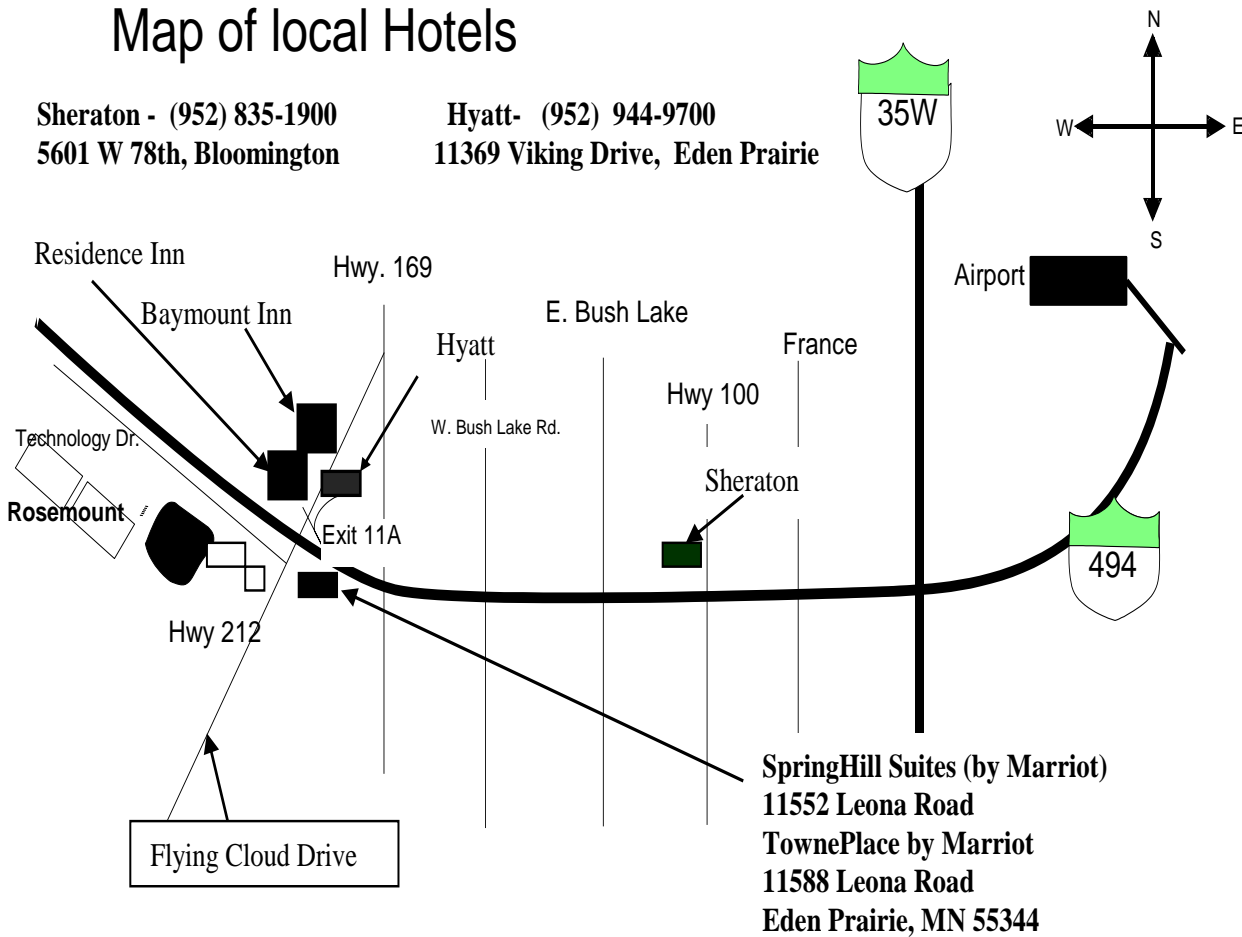

Map of local Hotels

Baymount Inn; phone = 866-460-7456
7740 Flying Cloud Drive,
Eden Prairie, MN 55344

Lodging

Information based on information from each hotel. Check with each hotel for latest rates and information, rates vary by season. Link below is for the Eden Prairie Training Center website, we strongly encourage students to stay near the Eden Prairie area and not by the airport or downtown Minneapolis:

<http://www.emerson.com/documents/automation/1497712.pdf>

Spring Hill Suites – Eden Prairie (< 1 mile)
11552 Leona Road, Eden Prairie, MN 55344
Area Shuttle, Free Hi-Speed Internet, Complimentary Breakfast
www.marriott.com/mspen

Phone: 952-944-7700