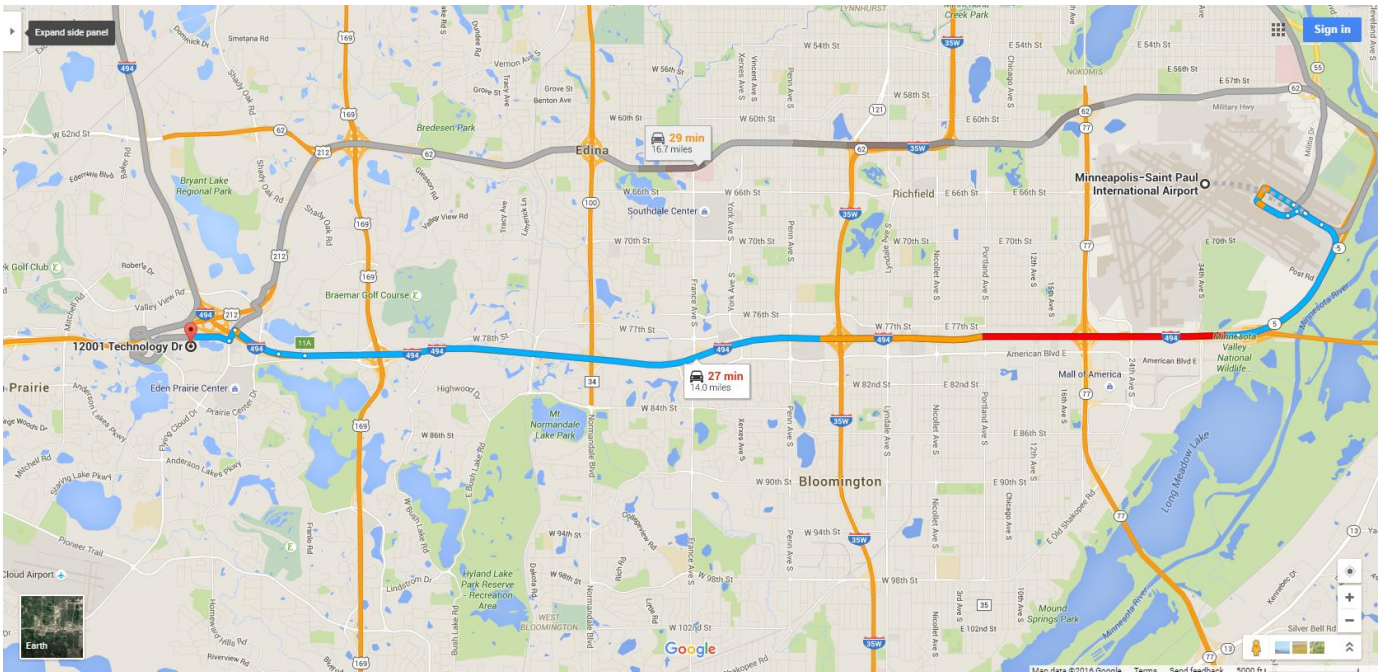

Link MSP to 12001 Technology Drive: <http://mapq.st/2acEi5C>

Map to / from MSP Airport to Eden Prairie MN

Directions from the MSP Airport to Rosemount (12001 Technology Drive, Eden Prairie, MN 55344)

As you leave the Airport stay in the right hand lane. Merge onto MN-5 W toward I-494 / Bloomington. You are now on Hwy 5 which merges with Interstate 494, going west. Continue West on 494/5 for about 10 miles to exit 11A – (US 212 / Flying Cloud Drive Exit). Take exit ramp to the stop light, stay in Right lane at stop light. Turn LEFT onto Flying Cloud DR / US-212 W. Go across bridge and take immediate Right onto Technology Drive. Go past a Restaurant, hotel and pond. Turn Left into Emerson Automation Solutions / Rosemount: 12001 Technology Drive; visitor’s entrance. Park and enter building at the visitor’s entrance which is open from 8:00 am to 4:30 pm (M-F)