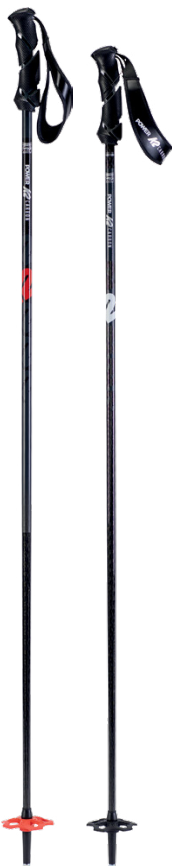

POWER
Collection

POWER

TOURING

TOURING
Collection

**POWER
CARBON**

**POWER
COMPOSITE**

**POWER
ALUMINUM**

**LOCKJAW
CARBON PLUS**

**LOCKJAW
CARBON 130/145**

**LOCKJAW
ALUMINUM/EVA**

POWER

TOURING

2019-2020 / K2 SKI'S - Dealer Catalog

2019-2020 / K2 SKI'S - Dealer Catalog

Grip:	Rip Cord
Shaft:	14mm Carbon Web
Basket:	70mm Freeride
Sizes:	110, 115, 120, 125, 130
Colors:	Black, Slate

Grip:	Performance Rubber
Shaft:	16mm Composite
Basket:	60mm All-Mountain
Sizes:	110, 115, 120, 125, 130, 135
Colors:	Gunmetal, Black

Grip:	Performance Rubber
Shaft:	18mm Aluminum
Basket:	60mm Performance
Sizes:	110, 115, 120, 125, 130, 135
Colors:	Black, Red

Grip:	Adventure Ultra-Light EVA
Shaft:	Adjustable Carbon Web
Basket:	95mm Articulating
Sizes:	Adjustable 105-145cm
Colors:	Orange

Grip:	Adventure Ultra-Light EVA
Shaft:	Adjustable Carbon Upper/7075 Lower
Basket:	95mm Powder
Sizes:	Adjustable 105-145cm OR 90-130cm
Colors:	Green (130), Red (145)

Grip:	Ultra-Light EVA or Dual Injection
Shaft:	Adjustable 7075 Aluminum
Basket:	95mm Powder
Sizes:	Adjustable 105-145cm
Colors:	Silver, Silver

KEY FEATURES

Rip Cord Grip
Carbon Web

KEY FEATURES

100% Composite

KEY FEATURES

Nesting Baskets

KEY FEATURES

KEY FEATURES

LockJaw 6000
Bubble Inclinometer

KEY FEATURES

LockJaw 6000
Bubble Inclinometer