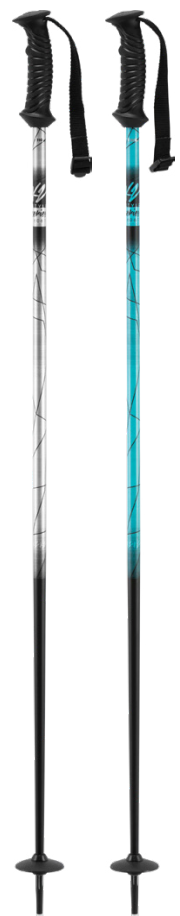

STYLE ALUMINUM

Grip: Performance Rubber
Shaft: 16mm Aluminum
Basket: 60mm Performance
Sizes: 100, 105, 110, 115, 120
Colors: Silver, Blue

KEY FEATURES

Nesting Baskets