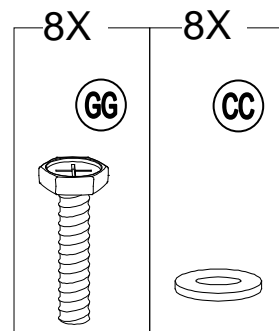

Hardware Pack					
Label	Part Number	Description	Qty	Add	Part Image
AA	H010020008	M6 X 15 Bolt	61	4	
BB	H010020005	M6 X25 Bolt	52	3	
CC	H050010041	M6 Flat washer	149	8	
DD	H040010018	M6 Nut	8	1	
EE	H050020025	M8 Spring washer	24	2	
FF	H010020019	M8 X 20 Bolt	12	1	
GG	H010020020	M6 X35 Bolt	20	1	
HH	H070010003	Φ8X180 Stake	8	0	
II	H010020290	M8 X 30 Bolt	24	2	
JJ	H050010060	M8 Flat washer	48	3	
KK	H040010016	M8 Nut	12	1	
LL	H010020193	M6 X50 Bolt	8	1	
Z1	H090010017	M6 Wrench	2	0	
Z2	H090010012	M8 Wrench	2	0	

9

13

14

Country of Origin: China

Call 1(866) 578-6569 for assistance.
Or visit us at www.sunjoyonline.com

15

Country of Origin: China

Call 1(866) 578-6569 for assistance.
Or visit us at www.sunjoyonline.com

16

17

18

19

Country of Origin: China

Call 1(866) 578-6569 for assistance.
Or visit us at www.sunjoyonline.com

20

21