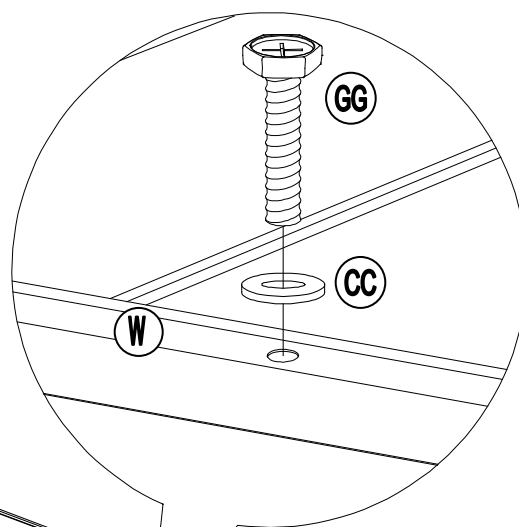

Hardware Pack					
Label	Part Number	Description	Qty	Add	Part Image
AA	H010020008	M6 X 15 Bolt	61	4	
BB	H010020005	M6 X25 Bolt	52	3	
CC	H050010041	M6 Flat washer	149	8	
DD	H040010018	M6 Nut	8	1	
EE	H050020025	M8 Spring washer	24	2	
FF	H010020019	M8 X 20 Bolt	12	1	
GG	H010020020	M6 X35 Bolt	20	1	
HH	H070010003	Φ8X180 Stake	8	0	
II	H010020290	M8 X 30 Bolt	24	2	
JJ	H050010060	M8 Flat washer	48	3	
KK	H040010016	M8 Nut	12	1	
LL	H010020193	M6 X50 Bolt	8	1	
Z1	H090010017	M6 Wrench	2	0	
Z2	H090010012	M8 Wrench	2	0	

16

17

18

19

Country of Origin: China

Call 1(866) 578-6569 for assistance.
Or visit us at www.sunjoyonline.com

20

21