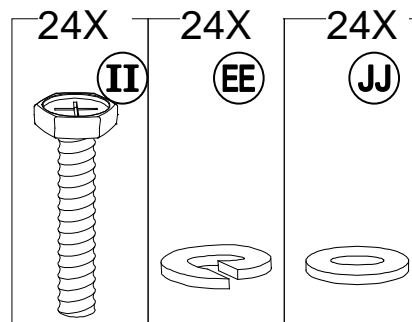

Parts List

Label	Part Number	Description	Qty	Part Image
A	P000200240	Post	4	
B	P006100093	Base Cover	4	
C	P000100153	Base	4	
D1	P000401020	Beam 1	4	
D2	P000401021	Beam 2	4	
F1	P000600747	Top skew beam	4	
F2	P000600748	Bottom skew beam	4	
G	P000600749	Middle Beam	4	
H	P000500620	Large top frame	4	
I	P000600746	Small top skew beam	4	
J	P005000211	Small top inclined beam support rod	4	
K	P000500619	Small Top Connector	1	
L	P005600422	Dome decoration frame	4	
M	P005600126	Small roof decorative panel	4	
N	P005800087	Hook	1	
O1	P000600752	Big roof top beam 1	4	
O2	P000600753	Big roof top beam 2	4	

Hardware Pack					
Label	Part Number	Description	Qty	Add	Part Image
AA	H010020008	M6 X 15 Bolt	61	4	
BB	H010020005	M6 X25 Bolt	52	3	
CC	H050010041	M6 Flat washer	149	8	
DD	H040010018	M6 Nut	8	1	
EE	H050020025	M8 Spring washer	24	2	
FF	H010020019	M8 X 20 Bolt	12	1	
GG	H010020020	M6 X35 Bolt	20	1	
HH	H070010003	Φ8X180 Stake	8	0	
II	H010020290	M8 X 30 Bolt	24	2	
JJ	H050010060	M8 Flat washer	48	3	
KK	H040010016	M8 Nut	12	1	
LL	H010020193	M6 X50 Bolt	8	1	
Z1	H090010017	M6 Wrench	2	0	
Z2	H090010012	M8 Wrench	2	0	

Country of Origin: China

Call 1(866) 578-6569 for assistance.
Or visit us at www.sunjoyonline.com

1

2

Country of Origin: China

Call 1(866) 578-6569 for assistance.
Or visit us at www.sunjoyonline.com

3

4