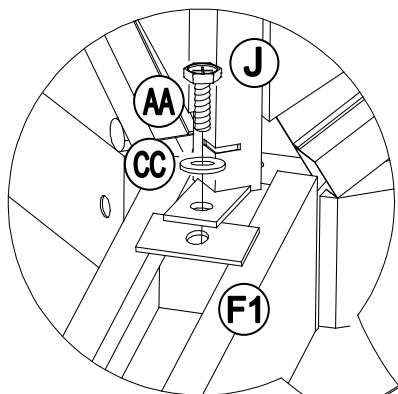

Hardware Pack					
Label	Part Number	Description	Qty	Add	Part Image
AA	H010020008	M6 X 15 Bolt	61	4	
BB	H010020005	M6 X25 Bolt	52	3	
CC	H050010041	M6 Flat washer	149	8	
DD	H040010018	M6 Nut	8	1	
EE	H050020025	M8 Spring washer	24	2	
FF	H010020019	M8 X 20 Bolt	12	1	
GG	H010020020	M6 X35 Bolt	20	1	
HH	H070010003	Φ8X180 Stake	8	0	
II	H010020290	M8 X 30 Bolt	24	2	
JJ	H050010060	M8 Flat washer	48	3	
KK	H040010016	M8 Nut	12	1	
LL	H010020193	M6 X50 Bolt	8	1	
Z1	H090010017	M6 Wrench	2	0	
Z2	H090010012	M8 Wrench	2	0	

9

13

14

Country of Origin: China

Call 1(866) 578-6569 for assistance.
Or visit us at www.sunjoyonline.com

15

Country of Origin: China

Call 1(866) 578-6569 for assistance.
Or visit us at www.sunjoyonline.com