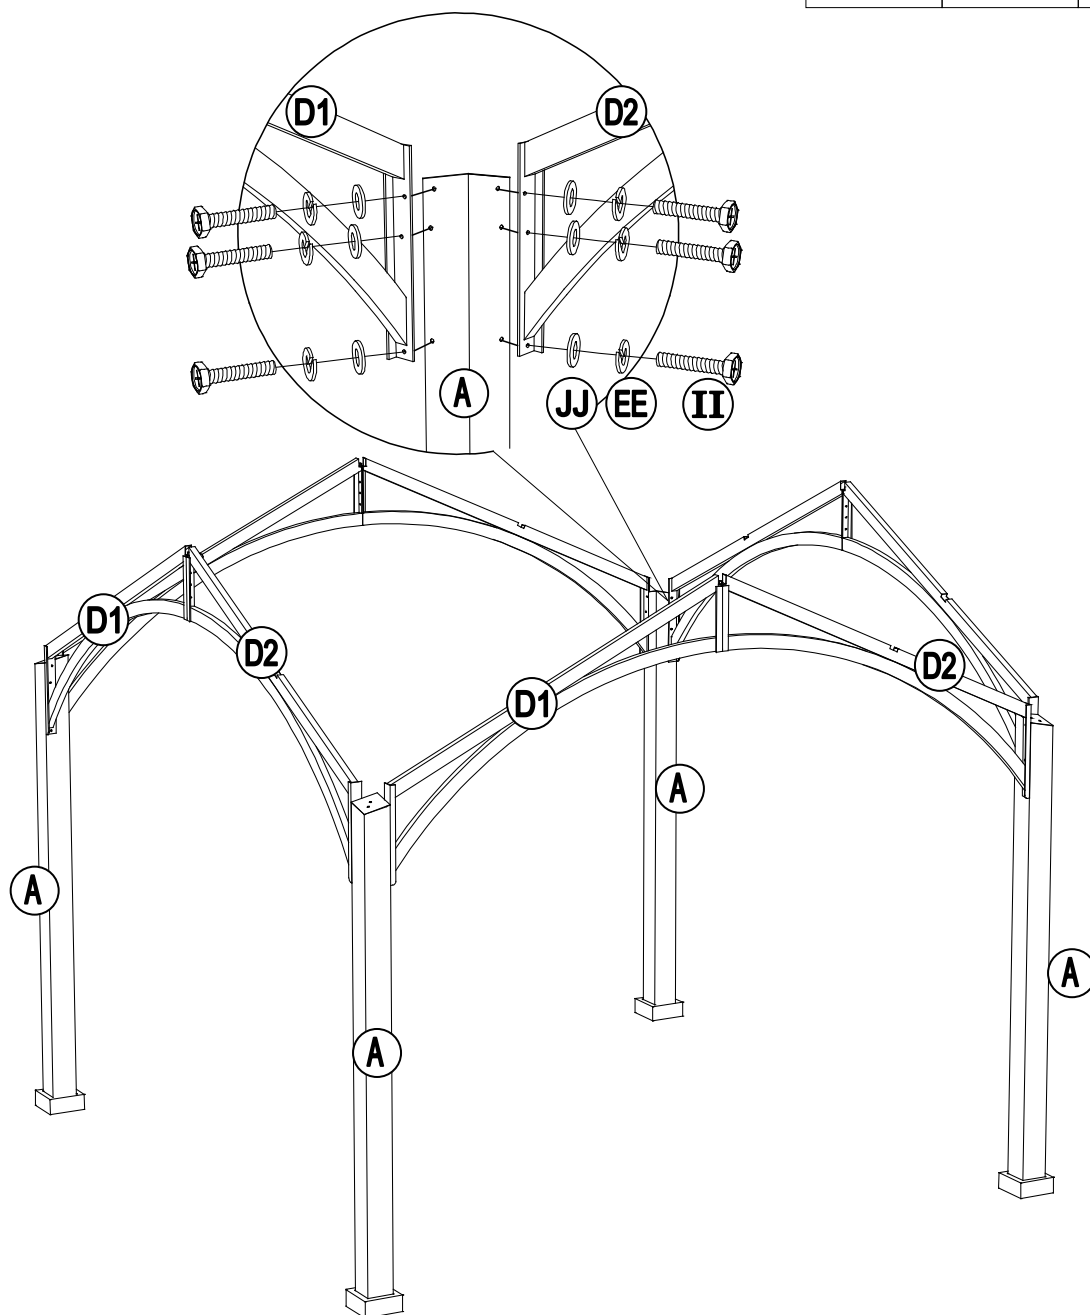

Parts List

Label	Part Number	Description	Qty	Part Image
A	P000200240	Post	4	
B	P006100093	Base Cover	4	
C	P000100153	Base	4	
D1	P000401020	Beam 1	4	
D2	P000401021	Beam 2	4	
F1	P000600747	Top skew beam	4	
F2	P000600748	Bottom skew beam	4	
G	P000600749	Middle Beam	4	
H	P000500620	Large top frame	4	
I	P000600746	Small top skew beam	4	
J	P005000211	Small top inclined beam support rod	4	
K	P000500619	Small Top Connector	1	
L	P005600422	Dome decoration frame	4	
M	P005600126	Small roof decorative panel	4	
N	P005800087	Hook	1	
O1	P000600752	Big roof top beam 1	4	
O2	P000600753	Big roof top beam 2	4	

Hardware Pack					
Label	Part Number	Description	Qty	Add	Part Image
AA	H010020008	M6 X 15 Bolt	61	4	
BB	H010020005	M6 X25 Bolt	52	3	
CC	H050010041	M6 Flat washer	149	8	
DD	H040010018	M6 Nut	8	1	
EE	H050020025	M8 Spring washer	24	2	
FF	H010020019	M8 X 20 Bolt	12	1	
GG	H010020020	M6 X35 Bolt	20	1	
HH	H070010003	Φ8X180 Stake	8	0	
II	H010020290	M8 X 30 Bolt	24	2	
JJ	H050010060	M8 Flat washer	48	3	
KK	H040010016	M8 Nut	12	1	
LL	H010020193	M6 X50 Bolt	8	1	
Z1	H090010017	M6 Wrench	2	0	
Z2	H090010012	M8 Wrench	2	0	

Country of Origin: China

Call 1(866) 578-6569 for assistance.
Or visit us at www.sunjoyonline.com

1

2

Country of Origin: China

Call 1(866) 578-6569 for assistance.
Or visit us at www.sunjoyonline.com

3

4