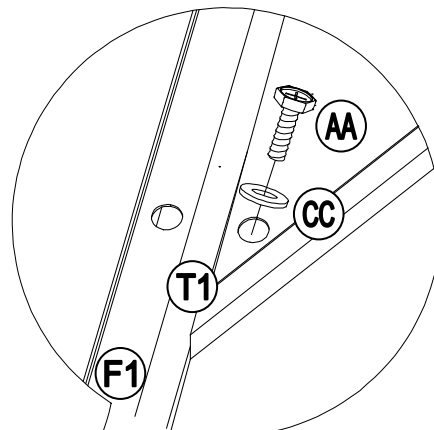

Hardware Pack					
Label	Part Number	Description	Qty	Add	Part Image
AA	H010020008	M6 X 15 Bolt	61	4	
BB	H010020005	M6 X25 Bolt	52	3	
CC	H050010041	M6 Flat washer	149	8	
DD	H040010018	M6 Nut	8	1	
EE	H050020025	M8 Spring washer	24	2	
FF	H010020019	M8 X 20 Bolt	12	1	
GG	H010020020	M6 X35 Bolt	20	1	
HH	H070010003	Φ8X180 Stake	8	0	
II	H010020290	M8 X 30 Bolt	24	2	
JJ	H050010060	M8 Flat washer	48	3	
KK	H040010016	M8 Nut	12	1	
LL	H010020193	M6 X50 Bolt	8	1	
Z1	H090010017	M6 Wrench	2	0	
Z2	H090010012	M8 Wrench	2	0	

9

13

14

Country of Origin: China

Call 1(866) 578-6569 for assistance.
Or visit us at www.sunjoyonline.com

15

Country of Origin: China

Call 1(866) 578-6569 for assistance.
Or visit us at www.sunjoyonline.com

16

17

18

19

Country of Origin: China

Call 1(866) 578-6569 for assistance.
Or visit us at www.sunjoyonline.com

20

21