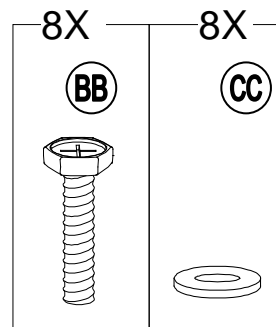

Hardware Pack					
Label	Part Number	Description	Qty	Add	Part Image
AA	H010020008	M6 X 15 Bolt	61	4	
BB	H010020005	M6 X25 Bolt	52	3	
CC	H050010041	M6 Flat washer	149	8	
DD	H040010018	M6 Nut	8	1	
EE	H050020025	M8 Spring washer	24	2	
FF	H010020019	M8 X 20 Bolt	12	1	
GG	H010020020	M6 X35 Bolt	20	1	
HH	H070010003	Φ8X180 Stake	8	0	
II	H010020290	M8 X 30 Bolt	24	2	
JJ	H050010060	M8 Flat washer	48	3	
KK	H040010016	M8 Nut	12	1	
LL	H010020193	M6 X50 Bolt	8	1	
Z1	H090010017	M6 Wrench	2	0	
Z2	H090010012	M8 Wrench	2	0	

5

6

7

Country of Origin: China

Call 1(866) 578-6569 for assistance.
Or visit us at www.sunjoyonline.com

8

Country of Origin: China

Call 1(866) 578-6569 for assistance.
Or visit us at www.sunjoyonline.com

9

13

14

Country of Origin: China

Call 1(866) 578-6569 for assistance.
Or visit us at www.sunjoyonline.com

15

Country of Origin: China

Call 1(866) 578-6569 for assistance.
Or visit us at www.sunjoyonline.com

16

17

18

19

Country of Origin: China

Call 1(866) 578-6569 for assistance.
Or visit us at www.sunjoyonline.com

20

21