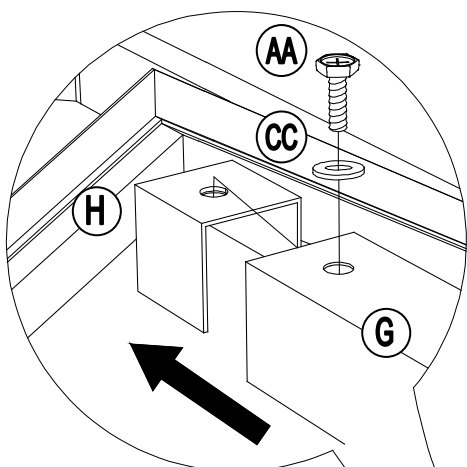

7

Country of Origin: China

Call 1(866) 578-6569 for assistance.
Or visit us at www.sunjoyonline.com