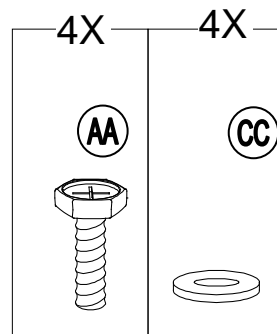

Hardware Pack					
Label	Part Number	Description	Qty	Add	Part Image
AA	H010020008	M6 X 15 Bolt	61	4	
BB	H010020005	M6 X25 Bolt	52	3	
CC	H050010041	M6 Flat washer	149	8	
DD	H040010018	M6 Nut	8	1	
EE	H050020025	M8 Spring washer	24	2	
FF	H010020019	M8 X 20 Bolt	12	1	
GG	H010020020	M6 X35 Bolt	20	1	
HH	H070010003	Φ8X180 Stake	8	0	
II	H010020290	M8 X 30 Bolt	24	2	
JJ	H050010060	M8 Flat washer	48	3	
KK	H040010016	M8 Nut	12	1	
LL	H010020193	M6 X50 Bolt	8	1	
Z1	H090010017	M6 Wrench	2	0	
Z2	H090010012	M8 Wrench	2	0	

9

13

14

Country of Origin: China

Call 1(866) 578-6569 for assistance.
Or visit us at www.sunjoyonline.com

15

Country of Origin: China

Call 1(866) 578-6569 for assistance.
Or visit us at www.sunjoyonline.com

16

17

18

19

Country of Origin: China

Call 1(866) 578-6569 for assistance.
Or visit us at www.sunjoyonline.com

20

21