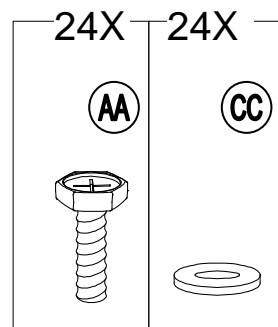

Hardware Pack					
Label	Part Number	Description	Qty	Add	Part Image
AA	H010020008	M6 X 15 Bolt	61	4	
BB	H010020005	M6 X25 Bolt	52	3	
CC	H050010041	M6 Flat washer	149	8	
DD	H040010018	M6 Nut	8	1	
EE	H050020025	M8 Spring washer	24	2	
FF	H010020019	M8 X 20 Bolt	12	1	
GG	H010020020	M6 X35 Bolt	20	1	
HH	H070010003	Φ8X180 Stake	8	0	
II	H010020290	M8 X 30 Bolt	24	2	
JJ	H050010060	M8 Flat washer	48	3	
KK	H040010016	M8 Nut	12	1	
LL	H010020193	M6 X50 Bolt	8	1	
Z1	H090010017	M6 Wrench	2	0	
Z2	H090010012	M8 Wrench	2	0	

9

13

14

Country of Origin: China

Call 1(866) 578-6569 for assistance.
Or visit us at www.sunjoyonline.com

15

Country of Origin: China

Call 1(866) 578-6569 for assistance.
Or visit us at www.sunjoyonline.com