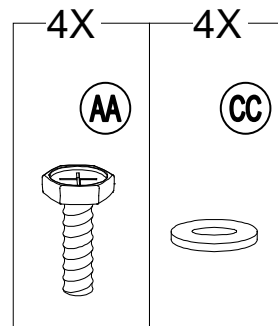

7

Country of Origin: China

Call 1(866) 578-6569 for assistance.
Or visit us at www.sunjoyonline.com