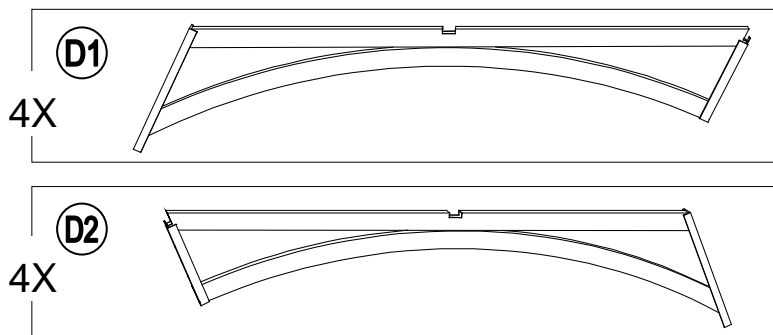

2

Country of Origin: China

Call 1(866) 578-6569 for assistance.
Or visit us at www.sunjoyonline.com