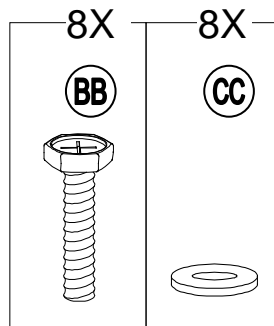

Hardware Pack					
Label	Part Number	Description	Qty	Add	Part Image
AA	H010020008	M6 X 15 Bolt	61	4	
BB	H010020005	M6 X25 Bolt	52	3	
CC	H050010041	M6 Flat washer	149	8	
DD	H040010018	M6 Nut	8	1	
EE	H050020025	M8 Spring washer	24	2	
FF	H010020019	M8 X 20 Bolt	12	1	
GG	H010020020	M6 X35 Bolt	20	1	
HH	H070010003	Φ8X180 Stake	8	0	
II	H010020290	M8 X 30 Bolt	24	2	
JJ	H050010060	M8 Flat washer	48	3	
KK	H040010016	M8 Nut	12	1	
LL	H010020193	M6 X50 Bolt	8	1	
Z1	H090010017	M6 Wrench	2	0	
Z2	H090010012	M8 Wrench	2	0	

9

13

14

Country of Origin: China

Call 1(866) 578-6569 for assistance.
Or visit us at www.sunjoyonline.com

15

Country of Origin: China

Call 1(866) 578-6569 for assistance.
Or visit us at www.sunjoyonline.com

16

17

18

19

Country of Origin: China

Call 1(866) 578-6569 for assistance.
Or visit us at www.sunjoyonline.com

20

21