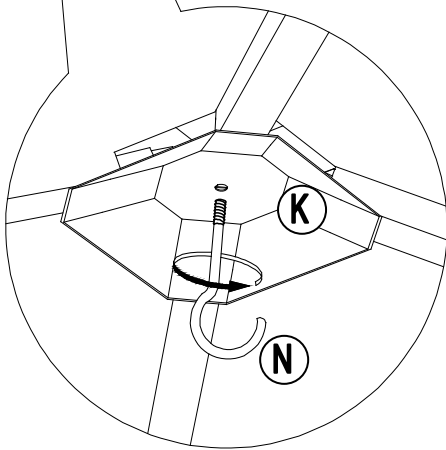

Hardware Pack					
Label	Part Number	Description	Qty	Add	Part Image
AA	H010020008	M6 X 15 Bolt	61	4	
BB	H010020005	M6 X25 Bolt	52	3	
CC	H050010041	M6 Flat washer	149	8	
DD	H040010018	M6 Nut	8	1	
EE	H050020025	M8 Spring washer	24	2	
FF	H010020019	M8 X 20 Bolt	12	1	
GG	H010020020	M6 X35 Bolt	20	1	
HH	H070010003	Φ8X180 Stake	8	0	
II	H010020290	M8 X 30 Bolt	24	2	
JJ	H050010060	M8 Flat washer	48	3	
KK	H040010016	M8 Nut	12	1	
LL	H010020193	M6 X50 Bolt	8	1	
Z1	H090010017	M6 Wrench	2	0	
Z2	H090010012	M8 Wrench	2	0	

5

6

7

Country of Origin: China

Call 1(866) 578-6569 for assistance.
Or visit us at www.sunjoyonline.com

8

Country of Origin: China

Call 1(866) 578-6569 for assistance.
Or visit us at www.sunjoyonline.com

9

13

14

Country of Origin: China

Call 1(866) 578-6569 for assistance.
Or visit us at www.sunjoyonline.com

15

Country of Origin: China

Call 1(866) 578-6569 for assistance.
Or visit us at www.sunjoyonline.com

16

17

18

19

Country of Origin: China

Call 1(866) 578-6569 for assistance.
Or visit us at www.sunjoyonline.com

20

21