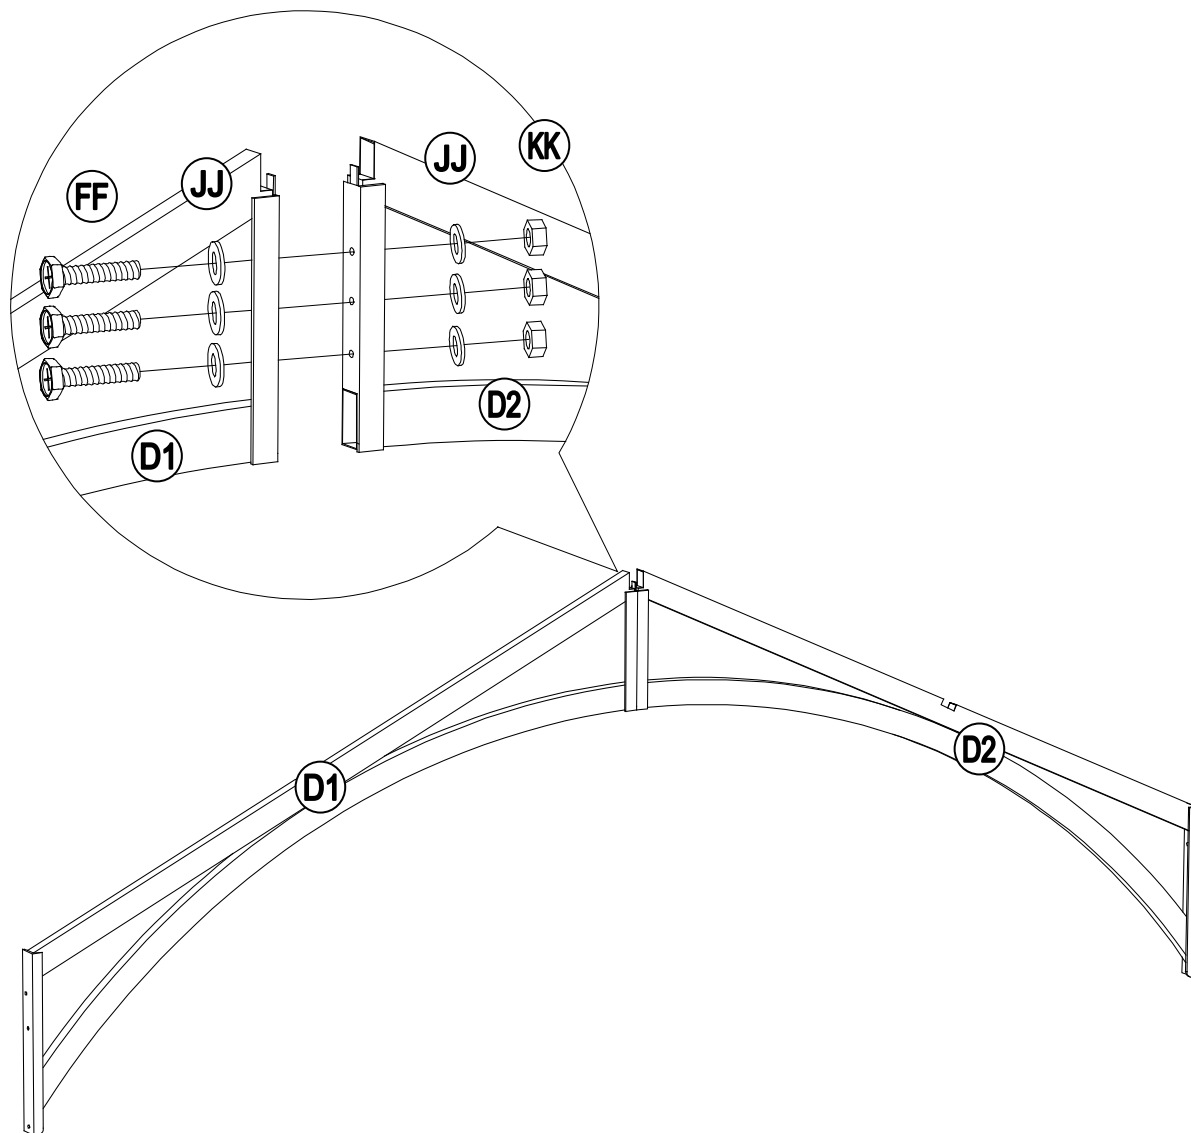

2

Country of Origin: China

Call 1(866) 578-6569 for assistance.
Or visit us at www.sunjoyonline.com