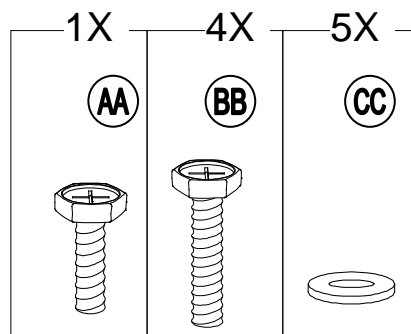

Hardware Pack					
Label	Part Number	Description	Qty	Add	Part Image
AA	H010020008	M6 X 15 Bolt	61	4	
BB	H010020005	M6 X25 Bolt	52	3	
CC	H050010041	M6 Flat washer	149	8	
DD	H040010018	M6 Nut	8	1	
EE	H050020025	M8 Spring washer	24	2	
FF	H010020019	M8 X 20 Bolt	12	1	
GG	H010020020	M6 X35 Bolt	20	1	
HH	H070010003	Φ8X180 Stake	8	0	
II	H010020290	M8 X 30 Bolt	24	2	
JJ	H050010060	M8 Flat washer	48	3	
KK	H040010016	M8 Nut	12	1	
LL	H010020193	M6 X50 Bolt	8	1	
Z1	H090010017	M6 Wrench	2	0	
Z2	H090010012	M8 Wrench	2	0	

9

13

14

Country of Origin: China

Call 1(866) 578-6569 for assistance.
Or visit us at www.sunjoyonline.com

15

Country of Origin: China

Call 1(866) 578-6569 for assistance.
Or visit us at www.sunjoyonline.com