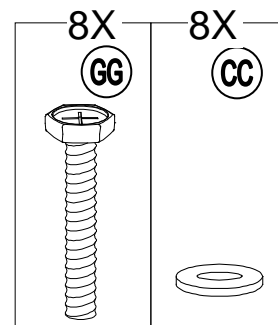

Hardware Pack					
Label	Part Number	Description	Qty	Add	Part Image
AA	H010020008	M6 X 15 Bolt	61	4	
BB	H010020005	M6 X25 Bolt	52	3	
CC	H050010041	M6 Flat washer	149	8	
DD	H040010018	M6 Nut	8	1	
EE	H050020025	M8 Spring washer	24	2	
FF	H010020019	M8 X 20 Bolt	12	1	
GG	H010020020	M6 X35 Bolt	20	1	
HH	H070010003	Φ8X180 Stake	8	0	
II	H010020290	M8 X 30 Bolt	24	2	
JJ	H050010060	M8 Flat washer	48	3	
KK	H040010016	M8 Nut	12	1	
LL	H010020193	M6 X50 Bolt	8	1	
Z1	H090010017	M6 Wrench	2	0	
Z2	H090010012	M8 Wrench	2	0	

16

17

18

19

Country of Origin: China

Call 1(866) 578-6569 for assistance.
Or visit us at www.sunjoyonline.com

20

21