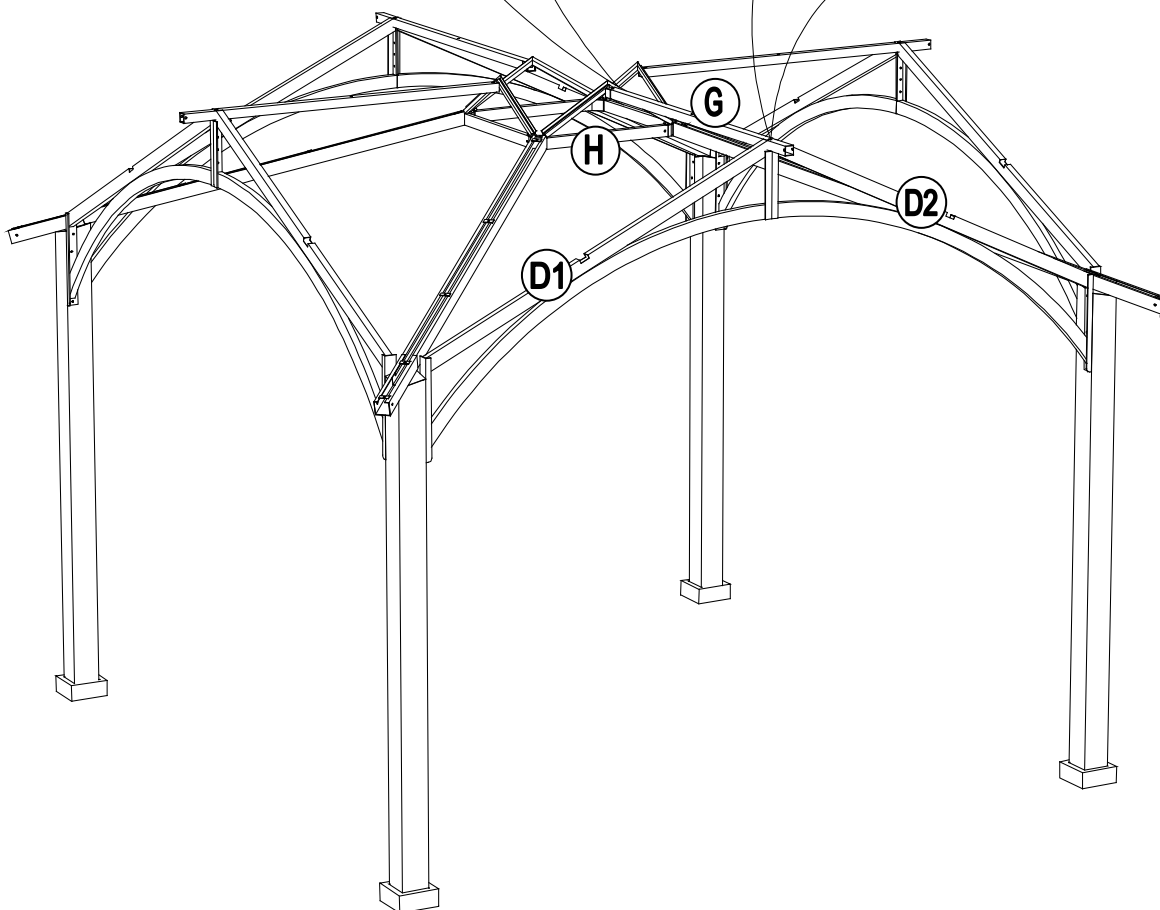

7

Country of Origin: China

Call 1(866) 578-6569 for assistance.
Or visit us at www.sunjoyonline.com