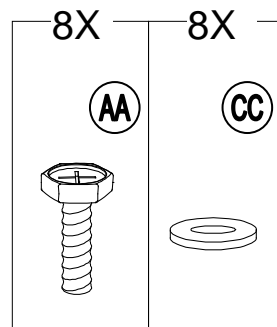

Hardware Pack					
Label	Part Number	Description	Qty	Add	Part Image
AA	H010020008	M6 X 15 Bolt	61	4	
BB	H010020005	M6 X25 Bolt	52	3	
CC	H050010041	M6 Flat washer	149	8	
DD	H040010018	M6 Nut	8	1	
EE	H050020025	M8 Spring washer	24	2	
FF	H010020019	M8 X 20 Bolt	12	1	
GG	H010020020	M6 X35 Bolt	20	1	
HH	H070010003	Φ8X180 Stake	8	0	
II	H010020290	M8 X 30 Bolt	24	2	
JJ	H050010060	M8 Flat washer	48	3	
KK	H040010016	M8 Nut	12	1	
LL	H010020193	M6 X50 Bolt	8	1	
Z1	H090010017	M6 Wrench	2	0	
Z2	H090010012	M8 Wrench	2	0	

5

6

7

Country of Origin: China

Call 1(866) 578-6569 for assistance.
Or visit us at www.sunjoyonline.com

8

Country of Origin: China

Call 1(866) 578-6569 for assistance.
Or visit us at www.sunjoyonline.com