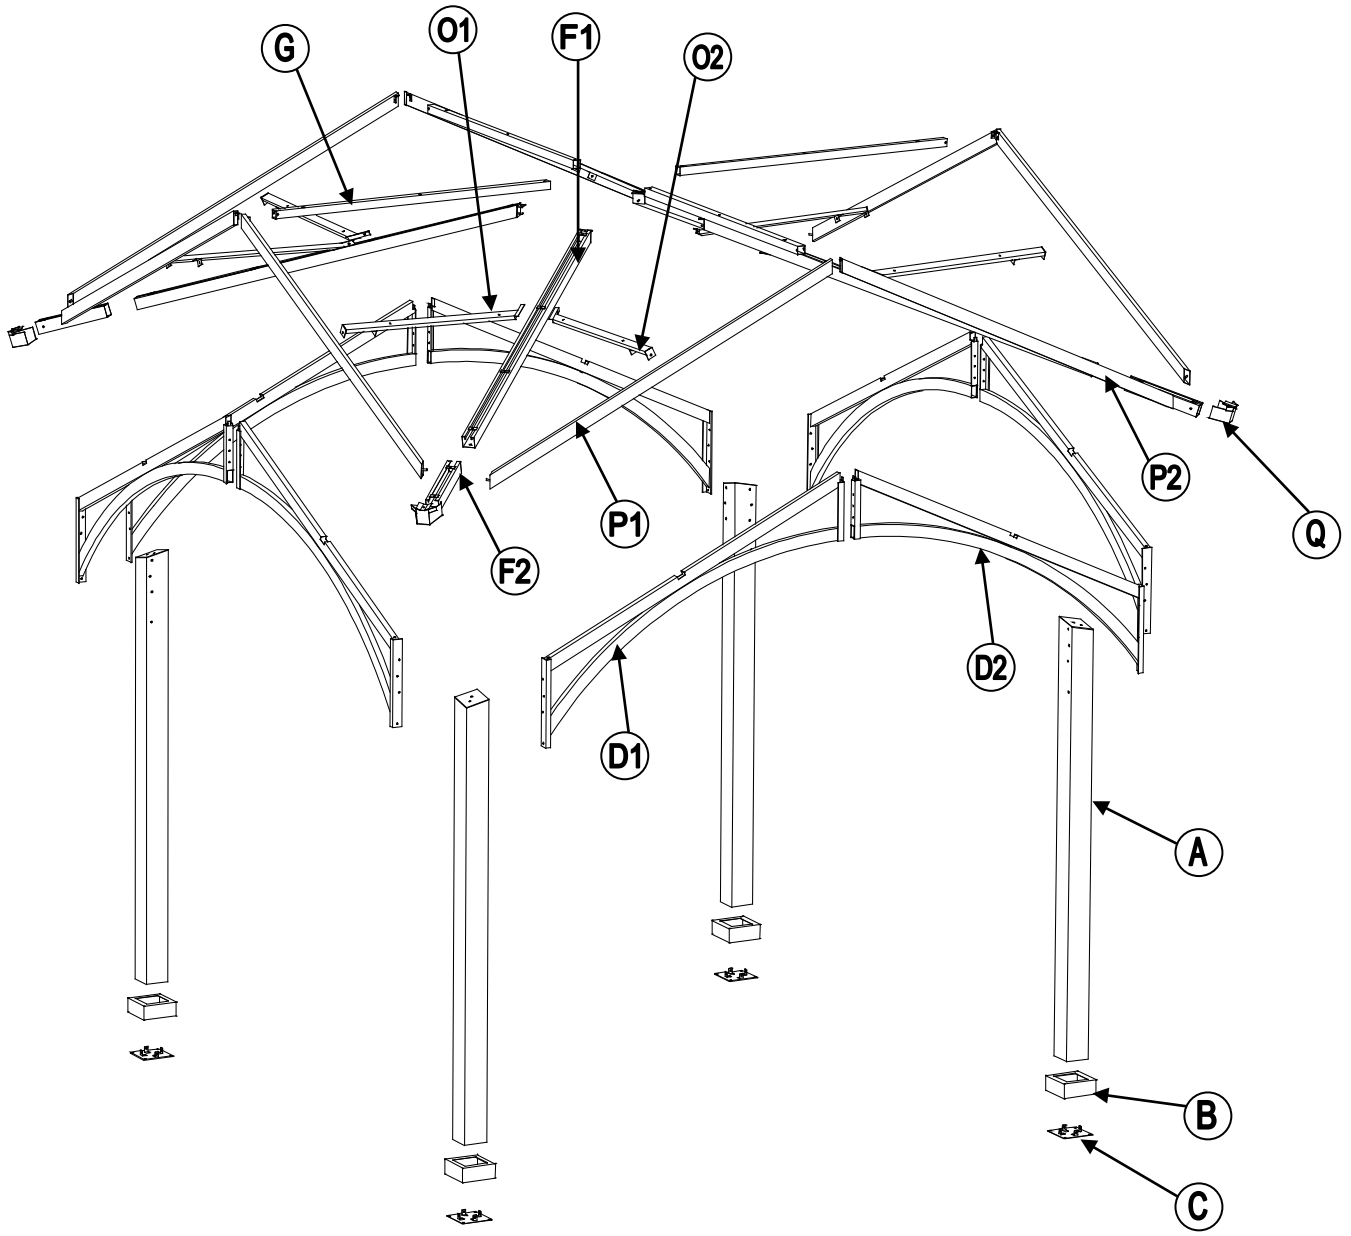

Country of Origin: China

Call 1(866) 578-6569 for assistance.
Or visit us at www.sunjoyonline.com