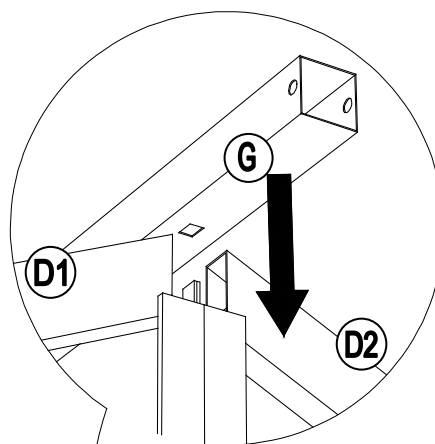

7

Country of Origin: China

Call 1(866) 578-6569 for assistance.
Or visit us at www.sunjoyonline.com