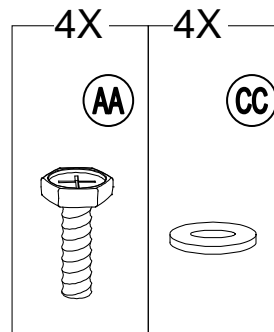

Parts List

Label	Part Number	Description	Qty	Part Image
A	P000200240	Post	4	
B	P006100093	Base Cover	4	
C	P000100153	Base	4	
D1	P000401020	Beam 1	4	
D2	P000401021	Beam 2	4	
F1	P000600747	Top skew beam	4	
F2	P000600748	Bottom skew beam	4	
G	P000600749	Middle Beam	4	
H	P000500620	Large top frame	4	
I	P000600746	Small top skew beam	4	
J	P005000211	Small top inclined beam support rod	4	
K	P000500619	Small Top Connector	1	
L	P005600422	Dome decoration frame	4	
M	P005600126	Small roof decorative panel	4	
N	P005800087	Hook	1	
O1	P000600752	Big roof top beam 1	4	
O2	P000600753	Big roof top beam 2	4	

Hardware Pack					
Label	Part Number	Description	Qty	Add	Part Image
AA	H010020008	M6 X 15 Bolt	61	4	
BB	H010020005	M6 X25 Bolt	52	3	
CC	H050010041	M6 Flat washer	149	8	
DD	H040010018	M6 Nut	8	1	
EE	H050020025	M8 Spring washer	24	2	
FF	H010020019	M8 X 20 Bolt	12	1	
GG	H010020020	M6 X35 Bolt	20	1	
HH	H070010003	Φ8X180 Stake	8	0	
II	H010020290	M8 X 30 Bolt	24	2	
JJ	H050010060	M8 Flat washer	48	3	
KK	H040010016	M8 Nut	12	1	
LL	H010020193	M6 X50 Bolt	8	1	
Z1	H090010017	M6 Wrench	2	0	
Z2	H090010012	M8 Wrench	2	0	

Country of Origin: China

Call 1(866) 578-6569 for assistance.
Or visit us at www.sunjoyonline.com

1

2

Country of Origin: China

Call 1(866) 578-6569 for assistance.
Or visit us at www.sunjoyonline.com

3

4