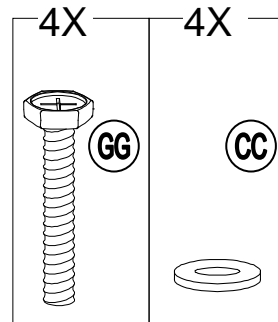

Hardware Pack					
Label	Part Number	Description	Qty	Add	Part Image
AA	H010020008	M6 X 15 Bolt	61	4	
BB	H010020005	M6 X25 Bolt	52	3	
CC	H050010041	M6 Flat washer	149	8	
DD	H040010018	M6 Nut	8	1	
EE	H050020025	M8 Spring washer	24	2	
FF	H010020019	M8 X 20 Bolt	12	1	
GG	H010020020	M6 X35 Bolt	20	1	
HH	H070010003	Φ8X180 Stake	8	0	
II	H010020290	M8 X 30 Bolt	24	2	
JJ	H050010060	M8 Flat washer	48	3	
KK	H040010016	M8 Nut	12	1	
LL	H010020193	M6 X50 Bolt	8	1	
Z1	H090010017	M6 Wrench	2	0	
Z2	H090010012	M8 Wrench	2	0	

9

13

14

Country of Origin: China

Call 1(866) 578-6569 for assistance.
Or visit us at www.sunjoyonline.com

15

Country of Origin: China

Call 1(866) 578-6569 for assistance.
Or visit us at www.sunjoyonline.com

16

17

18

19

Country of Origin: China

Call 1(866) 578-6569 for assistance.
Or visit us at www.sunjoyonline.com

20

21