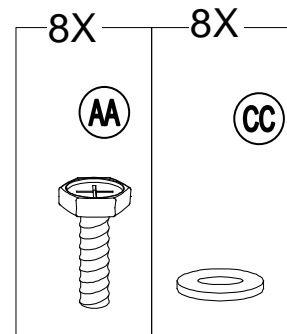

Hardware Pack					
Label	Part Number	Description	Qty	Add	Part Image
AA	H010020008	M6 X 15 Bolt	61	4	
BB	H010020005	M6 X25 Bolt	52	3	
CC	H050010041	M6 Flat washer	149	8	
DD	H040010018	M6 Nut	8	1	
EE	H050020025	M8 Spring washer	24	2	
FF	H010020019	M8 X 20 Bolt	12	1	
GG	H010020020	M6 X35 Bolt	20	1	
HH	H070010003	Φ8X180 Stake	8	0	
II	H010020290	M8 X 30 Bolt	24	2	
JJ	H050010060	M8 Flat washer	48	3	
KK	H040010016	M8 Nut	12	1	
LL	H010020193	M6 X50 Bolt	8	1	
Z1	H090010017	M6 Wrench	2	0	
Z2	H090010012	M8 Wrench	2	0	

9

13

14

Country of Origin: China

Call 1(866) 578-6569 for assistance.
Or visit us at www.sunjoyonline.com

15

Country of Origin: China

Call 1(866) 578-6569 for assistance.
Or visit us at www.sunjoyonline.com

16

17

18

19

Country of Origin: China

Call 1(866) 578-6569 for assistance.
Or visit us at www.sunjoyonline.com

20

21