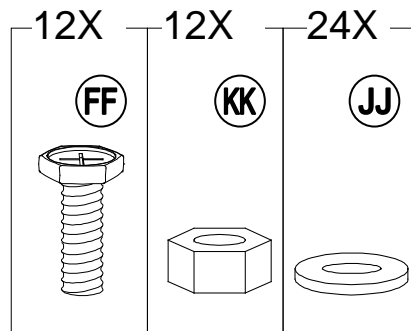

2

Country of Origin: China

Call 1(866) 578-6569 for assistance.
Or visit us at www.sunjoyonline.com