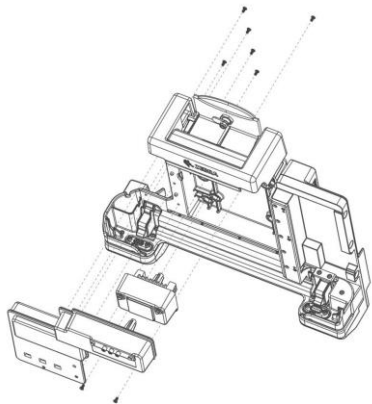

450083 DC converter - Forklifts 9 – 60V

450084 DC converter - Forklifts 50 - 150 volts

Docking Solutions: RF Pass-Through Antenna Module

CRD-ET8X-M-PTA1-01 – PTA Module

- Field installable module for deployments requiring external antenna, such as situations where tablet is RF shielded
- Three pass-through antennas
- Requires factory installed PTA option in tablet – see options below
- The same dock PTA module compatible with all tablet PTA configurations