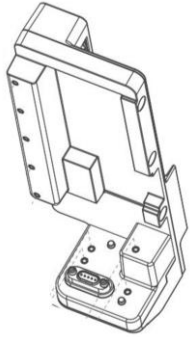

Docking Solutions: Keyboard Bracket

CRD-ET8X-M-KBBK1-01 Keyboard Bracket

- Field installable keyboard tray, primarily for detached keyboard solutions. Optional for ET8x 2-in-1 keyboard.
- Includes bucket (no screws)

CRD-ET8X-M-9PEM1-01 Port Expander with Video

- Field installable 9 port expander with 2 USB 2.0 Type A, 2 USB 3.0 Type A, 3 Ethernet RJ45, 2 HDMI
- Add to Zebra Power Dock for vehicle docking solution with HDMI video