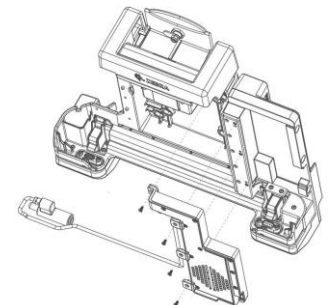

CRD-ET8X-M-FAN1-01 Keyboard Bracket

- Attaches to dock and provides ventilation for extreme climates
- Only recommended for elevated temperatures with excessive solar loading or non-air-conditioned vehicles