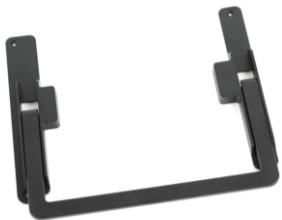

ZBK-ET5X-10RH1-01 Rotating Hand Strap with Battery Slot

- Replaces existing battery door and screws down to back of tablet
- Provides slot for hot swappable ET8x auxiliary Powerpack battery (BTRY-ET8X-PRPK1-01) (sold separately)