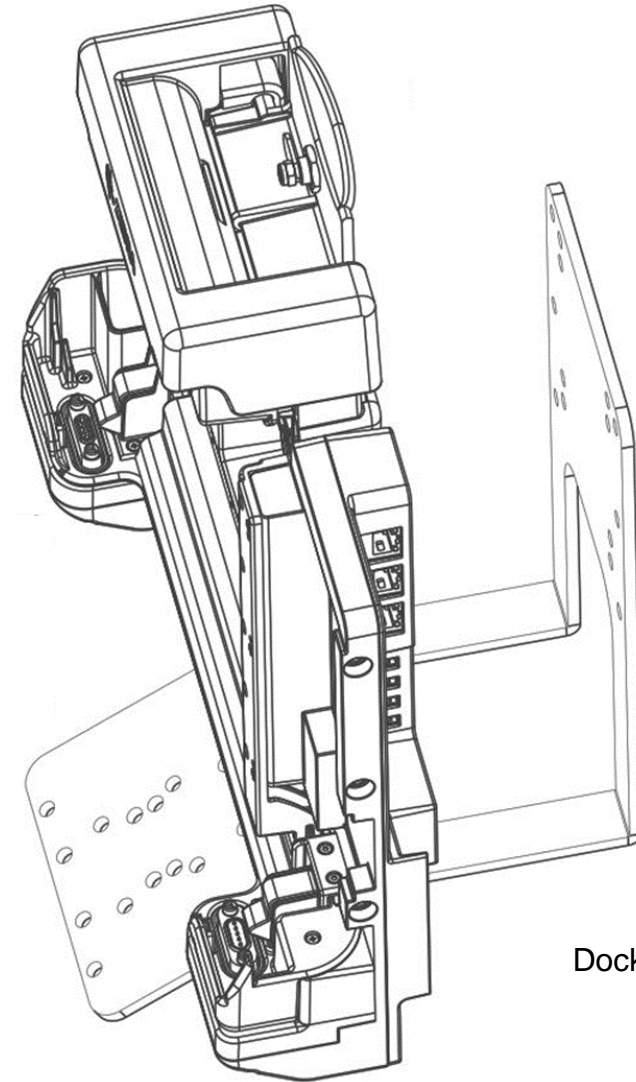

CRD-ET8X-M-KBBK1-01 Keyboard Bracket

- Field installable keyboard tray, primarily for detached keyboard solutions. Optional for ET8x 2-in-1 keyboard.
- Includes bucket (no screws)

Hole patterns support most third-party keyboards
VESA 75mm x 75mm
AMPs 38mm X 30mm Vertical
AMPs 38mm X 30mm Horizontal