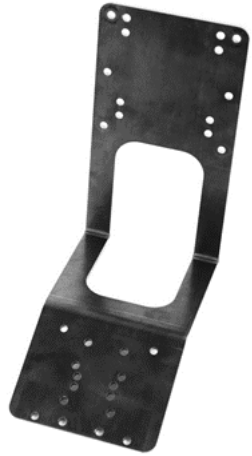

450042 (for EU)

450041 (for UK)

ACC-L10LINECORD-TW (for Taiwan)

ACC-L10LINECORD-JP (for Japan)

ACC-L10LINECORD-CN (for China)

Docking Solutions: Power Dock

- Comprehensive solution for installations requiring only power (see vehicle dock for port expansion docking solution)
- Easy one-hand release allows for fast “grab and go” transitions
- E-Mark certified for 12V vehicle systems
- Supports VESA 100x100 & 75x75 mounting patterns
- Works with or without keyboard, rugged boot, expansion backs and other Zebra accessories
- Tablet cameras, barcode reader and side connections accessible while mounted
- IP65 water and dust ingress protected
- Many components of docking system available separately and can be added in field
- Barrel lock with 2 keys
- Power Adapters and Cables sold separately

450083 DC converter - Forklifts 9 – 60V

450084 DC converter - Forklifts 50 - 150 volts

Docking Solutions: RF Pass-Through Antenna Module

CRD-ET8X-M-PTA1-01 – PTA Module

- Field installable module for deployments requiring external antenna, such as situations where tablet is RF shielded
- Three pass-through antennas
- Requires factory installed PTA option in tablet – see options below
- The same dock PTA module compatible with all tablet PTA configurations

Docking Solutions: Keyboard Bracket

CRD-ET8X-M-KBBK1-01 Keyboard Bracket

- Field installable keyboard tray, primarily for detached keyboard solutions. Optional for ET8x 2-in-1 keyboard.
- Includes bucket (no screws)