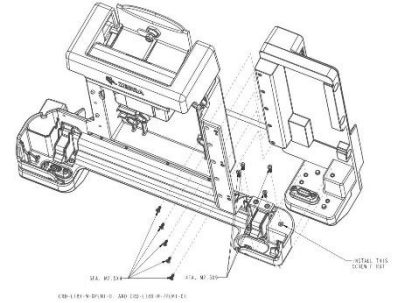

CRD-ET8X-M-9PEM1-01 Port Expander with Video

- Field installable 9 port expander with 2 USB 2.0 Type A, 2 USB 3.0 Type A, 3 Ethernet RJ45, 2 HDMI
- Add to Zebra Power Dock for vehicle docking solution with HDMI video