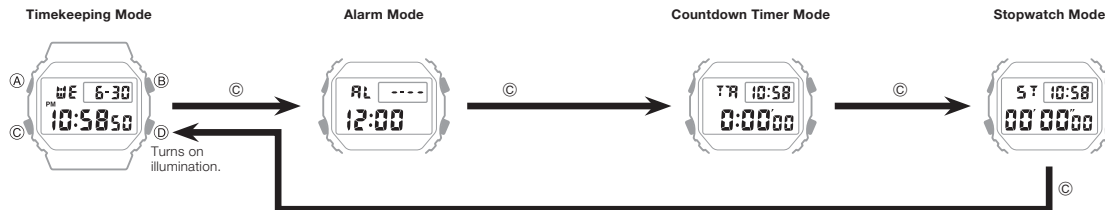

User's Guide 3229/3421/3489

ENGLISH

Congratulations upon your selection of this CASIO watch.

Important!

- This manual provides a brief overview of your watch.

For a full Operation Guide and Q&A information about this product, go to the website below.

<https://world.casio.com/manual/wat/>

E

E-1

Configuring Time and Date Settings

To set the time and date

1. Press (A) while in the Timekeeping Mode. The seconds digits flash on the display because they are selected.
2. Press (C) to change the selection in the following sequence.

E-2

E-3

Mode Selection and Operations

- Press (C) to change the mode.

- After you perform an operation in any mode, pressing (C) returns to the Timekeeping Mode.

E-4

E-5

Specifications

- **Accuracy at normal temperature:** ±15 seconds a month
- **Timekeeping:** Hour, minutes, seconds, pm (PM), month, day, the day of the week
  Time system: Switchable between 12-hour and 24-hour formats
  Calendar system: Auto-calendar pre-programmed from the year 2000 to 2099
- **Alarm:** Multi-function alarm, hourly time signal
- **Countdown Timer**
  Measuring unit: 1 second
  Input range: from 1 second to 24 hours
  Other: Auto-repeat function
- **Stopwatch**
  Measuring units: 1/100 second (for the first 60 minutes)
  1 second (after 60 minutes)
  Measuring capacity: 23 hours, 59 minutes, 59 seconds
  Measuring modes: Elapsed time, split time and two finishes

Illumination: EL (electro-luminescent) backlight

Battery:

- Modules 3229/3421: One lithium battery (Type: CR2016)
  Approximately 2 years on type CR2016 (Assuming 3.5 seconds display illumination operation and 20 seconds alarm operation per day, Flash Alert enabled)
- Module 3489: One lithium battery (Type: CR1616)
  Approximately 2 years on type CR1616 (Assuming 3.5 seconds display illumination operation and 20 seconds alarm operation per day, Flash Alert enabled)

Note: Frequent use of the backlight shortens the battery life noted above.

Specifications are subject to change without notice.

E-6

E-7