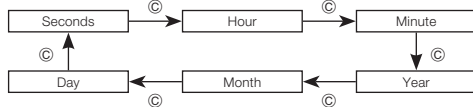

## Configuring Time and Date Settings

**To set the time and date**

1. Press (A) while in the Timekeeping Mode. The seconds digits flash on the display because they are selected.
2. Press (C) to change the selection in the following sequence.