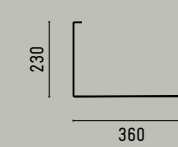

METAL SHELF FOR H420 & H780 ELEMENTS

YEE STORAGE ELEMENTS WITH HINGE DOOR

STORAGE ELEMENT 560X560

METAL SHELF FOR 560X560 ELEMENT

STORAGE ELEMENTS - WOOD FINISHES

NATURAL ASH CARBON STAINED ASH

STORAGE ELEMENTS - SATIN LACQUER FINISHES