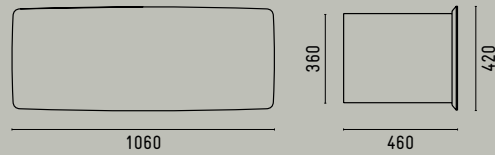

METALLIC
PEWTER

YEE STORAGE ELEMENTS WITH FLAP DOOR

STORAGE ELEMENT 1060X240

STORAGE ELEMENT 810X420

STORAGE ELEMENT 1060X420

STORAGE ELEMENT 1560X240

STORAGE ELEMENT 1560X420

STORAGE ELEMENT 1560X780