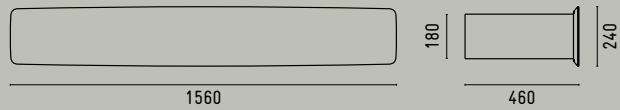

METALLIC
PEWTER

YEE STORAGE ELEMENTS WITH FLAP DOOR

STORAGE ELEMENT 1060X240

STORAGE ELEMENT 810X420

STORAGE ELEMENT 1060X420

STORAGE ELEMENT 1560X240

STORAGE ELEMENT 1560X420

STORAGE ELEMENT 1560X780