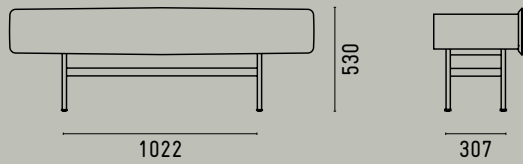

560X560 / 1060X240 / 810X420 / 1060X420 / 1560X240 / 1560X420 / 1560X780

INTERNAL METAL SHELVES - SATIN LACQUER FINISHES

RAL 9017 BLACK RAL 8012 RED BROWN RAL 5008 GREY BLUE

YEE PRE-SELECTED COMPOSITIONS

COMPOSITION A: SHORT BENCH BASE AND 1560X240 STORAGE ELEMENT, WITHOUT WOODEN BENCH TOP

COMPOSITION B: SHORT BENCH BASE AND 1560X420 STORAGE ELEMENT, WITHOUT WOODEN BENCH TOP

COMPOSITION C: SHORT BENCH BASE AND 1560X780 STORAGE ELEMENT, WITHOUT WOODEN BENCH TOP