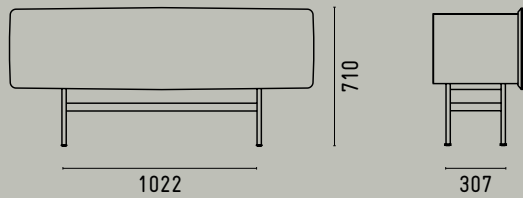

560X560 / 1060X240 / 810X420 / 1060X420 / 1560X240 / 1560X420 / 1560X780

INTERNAL METAL SHELVES - SATIN LACQUER FINISHES

RAL 9017 BLACK RAL 8012 RED BROWN RAL 5008 GREY BLUE

YEE PRE-SELECTED COMPOSITIONS

COMPOSITION A: SHORT BENCH BASE AND 1560X240 STORAGE ELEMENT, WITHOUT WOODEN BENCH TOP

COMPOSITION B: SHORT BENCH BASE AND 1560X420 STORAGE ELEMENT, WITHOUT WOODEN BENCH TOP

COMPOSITION C: SHORT BENCH BASE AND 1560X780 STORAGE ELEMENT, WITHOUT WOODEN BENCH TOP