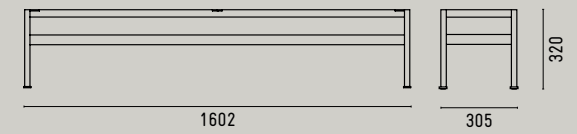

MEDIUM BENCH BASE ONLY