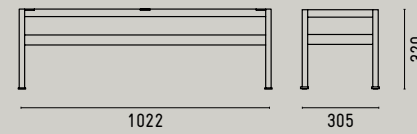

INFO@SP01DESIGN.COM

YEE BENCH ELEMENTS

SHORT BENCH TOP ONLY*

MEDIUM BENCH TOP ONLY

LONG BENCH TOP ONLY

*OPTIONAL FOR COMPOSITIONS WITH
1560-STORAGE ELEMENTS
(PRE-SELECTED COMPOSITION A, B & C)

SHORT BENCH BASE ONLY