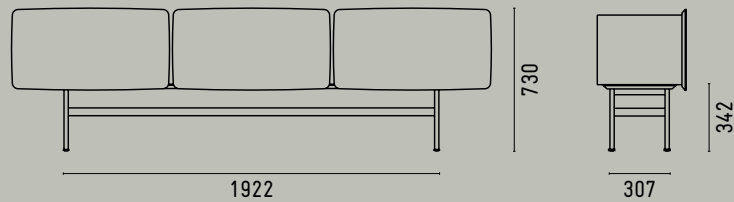

COMPOSITION H: LONG BENCH BASE WITH LONG BENCH TOP
AND THREE 810X420 STORAGE ELEMENTS