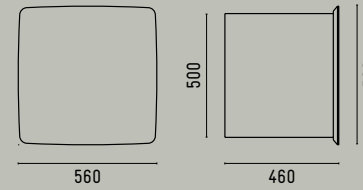

YEE STORAGE ELEMENTS WITH HINGE DOOR

STORAGE ELEMENT 560X560