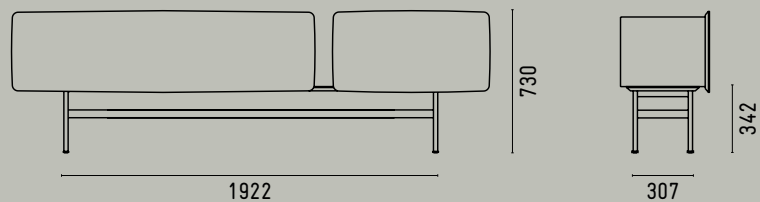

COMPOSITION I: LONG BENCH BASE WITH LONG BENCH TOP,
1560X420 AND 810X420 STORAGE ELEMENTS