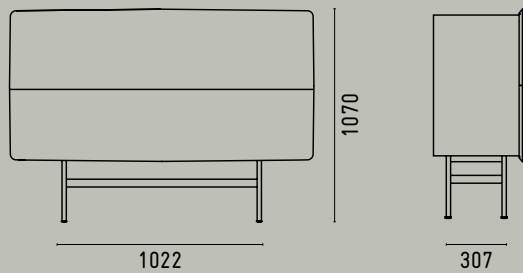

560X560 / 1060X240 / 810X420 / 1060X420 / 1560X240 / 1560X420 / 1560X780

INTERNAL METAL SHELVES - SATIN LACQUER FINISHES

RAL 9017 BLACK RAL 8012 RED BROWN RAL 5008 GREY BLUE

YEE PRE-SELECTED COMPOSITIONS

COMPOSITION A: SHORT BENCH BASE AND 1560X240 STORAGE ELEMENT, WITHOUT WOODEN BENCH TOP

COMPOSITION B: SHORT BENCH BASE AND 1560X420 STORAGE ELEMENT, WITHOUT WOODEN BENCH TOP

COMPOSITION C: SHORT BENCH BASE AND 1560X780 STORAGE ELEMENT, WITHOUT WOODEN BENCH TOP