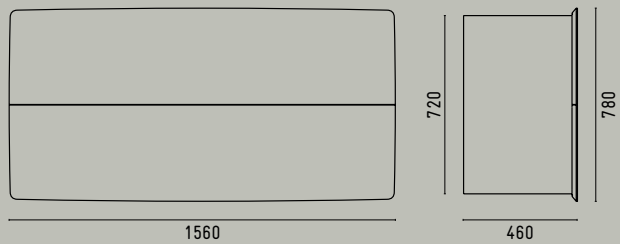

METALLIC
PEWTER

YEE STORAGE ELEMENTS WITH FLAP DOOR

STORAGE ELEMENT 1060X240

STORAGE ELEMENT 810X420

STORAGE ELEMENT 1060X420

STORAGE ELEMENT 1560X240

STORAGE ELEMENT 1560X420

STORAGE ELEMENT 1560X780