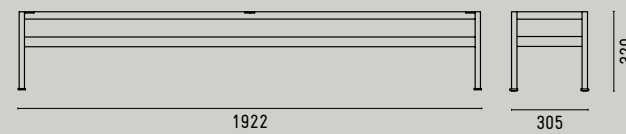

LONG BENCH BASE ONLY