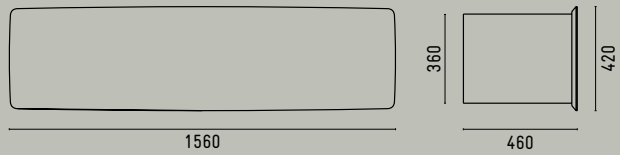

METALLIC
PEWTER

YEE STORAGE ELEMENTS WITH FLAP DOOR

STORAGE ELEMENT 1060X240

STORAGE ELEMENT 810X420

STORAGE ELEMENT 1060X420

STORAGE ELEMENT 1560X240

STORAGE ELEMENT 1560X420

STORAGE ELEMENT 1560X780