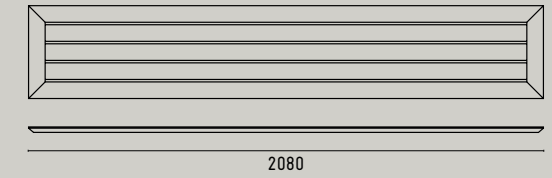

INFO@SP01DESIGN.COM

YEE BENCH ELEMENTS

SHORT BENCH TOP ONLY*

MEDIUM BENCH TOP ONLY

LONG BENCH TOP ONLY

*OPTIONAL FOR COMPOSITIONS WITH
1560-STORAGE ELEMENTS
(PRE-SELECTED COMPOSITION A, B & C)

SHORT BENCH BASE ONLY