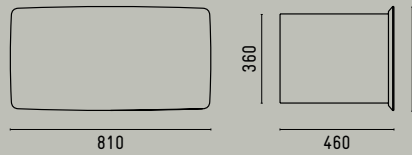

STORAGE ELEMENT 810X420