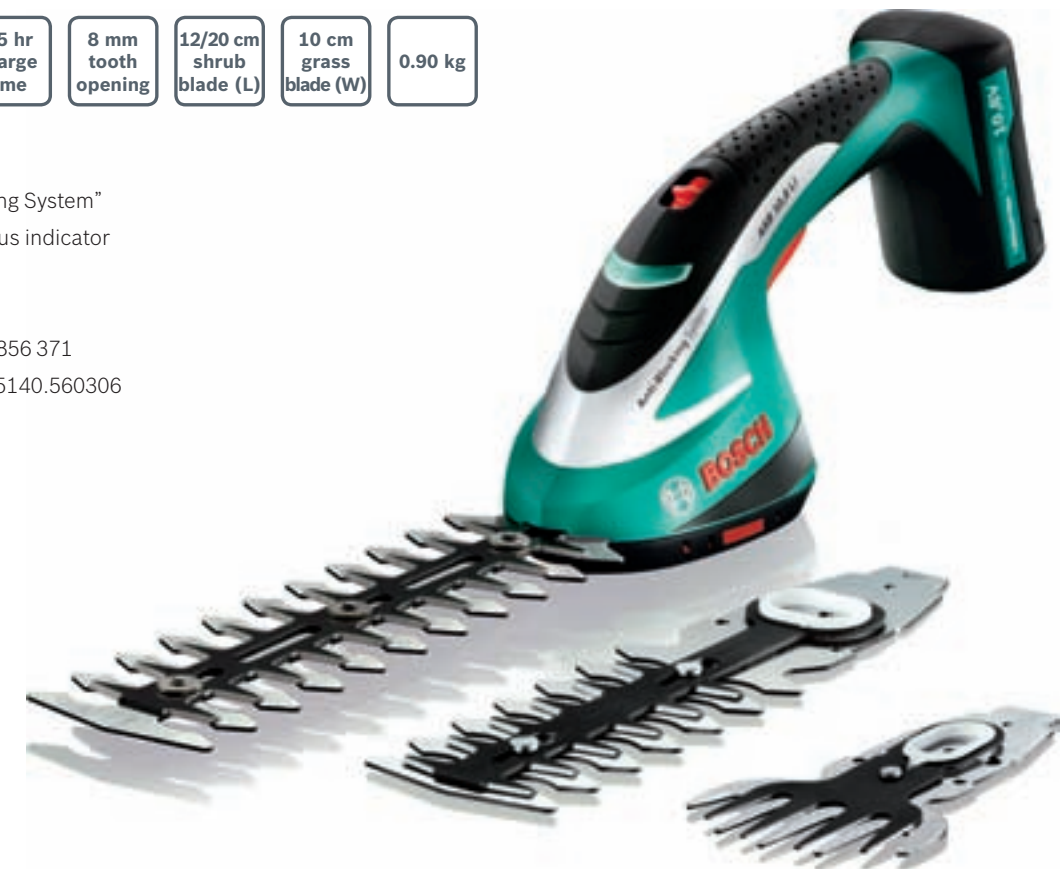

ASB 10.8 LI set

Our strongest ever grass and shrub shear for ultimate performance. Shaping, cutting and trimming. The 3-in-1 grass and shrub shear set

10.8 V / 1.5 Ah battery   3.5 hr charge time   8 mm tooth opening   12/20 cm shrub blade (L)   10 cm grass blade (W)   0.90 kg

- "Anti-Blocking System"
- Battery status indicator
- SDS system

Part No. 0 600 856 371
EAN code. 3165140.560306