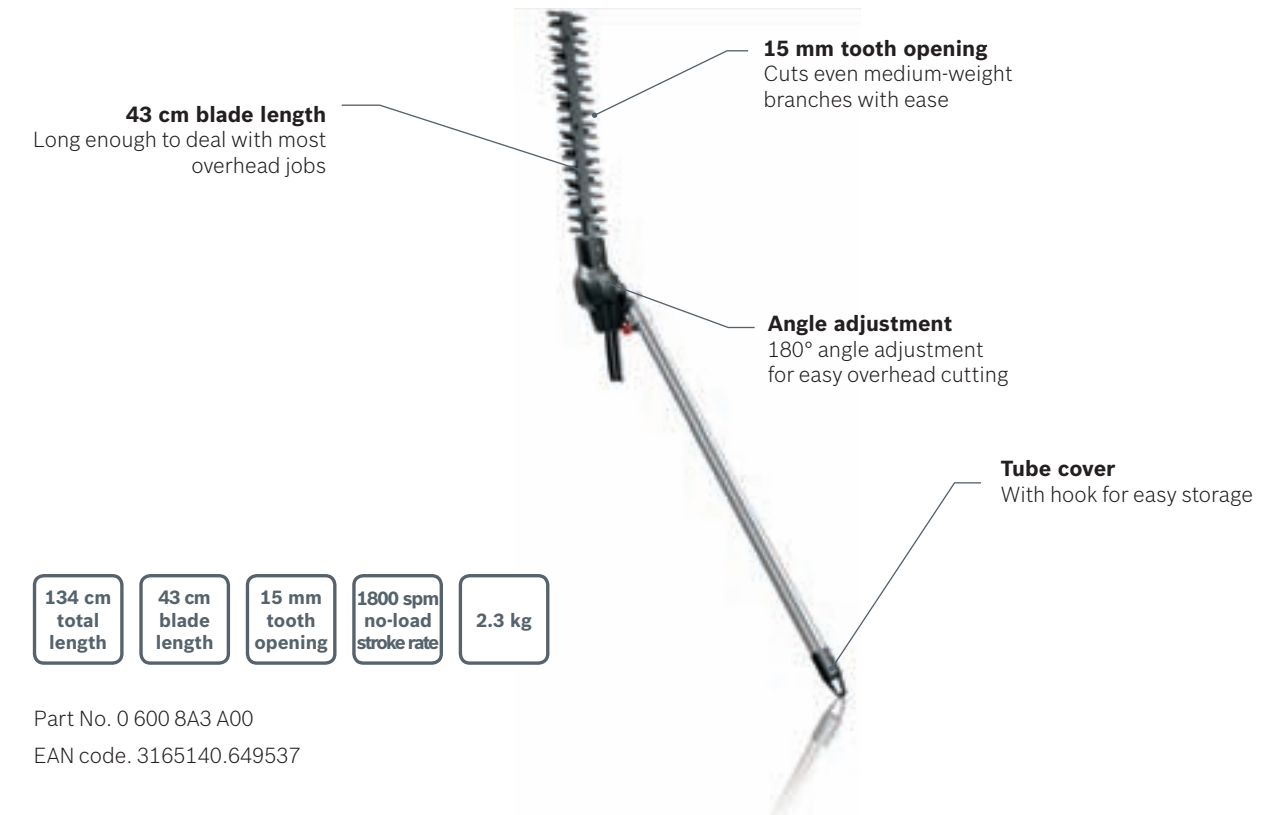

Multi-tool Attachments

AMW HS Hedgecutter