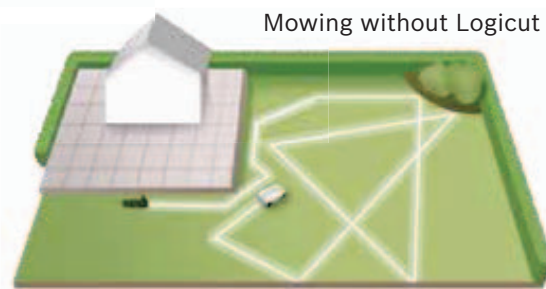

Efficiency comes in many shapes and sizes

So do the gardens.