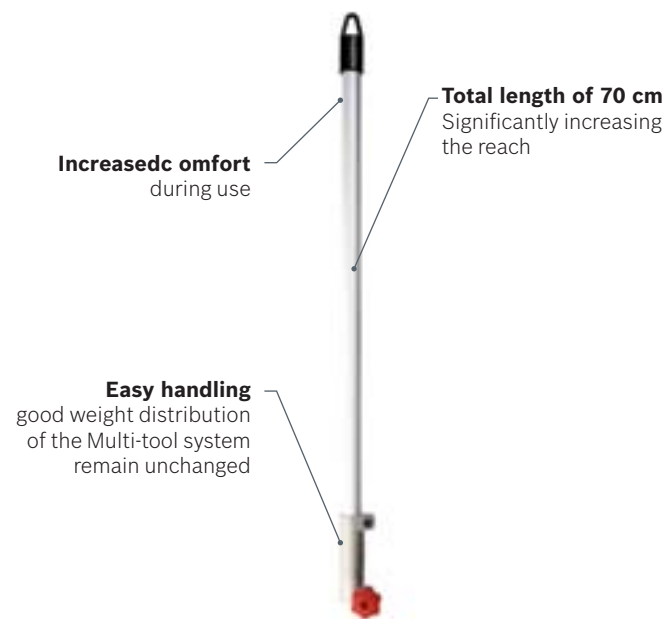

AMW TS Extension Pole

- 70 cm total length
- 0.60 kg

Part No. 0 600 8A3 D00
EAN code. 3165140.711678