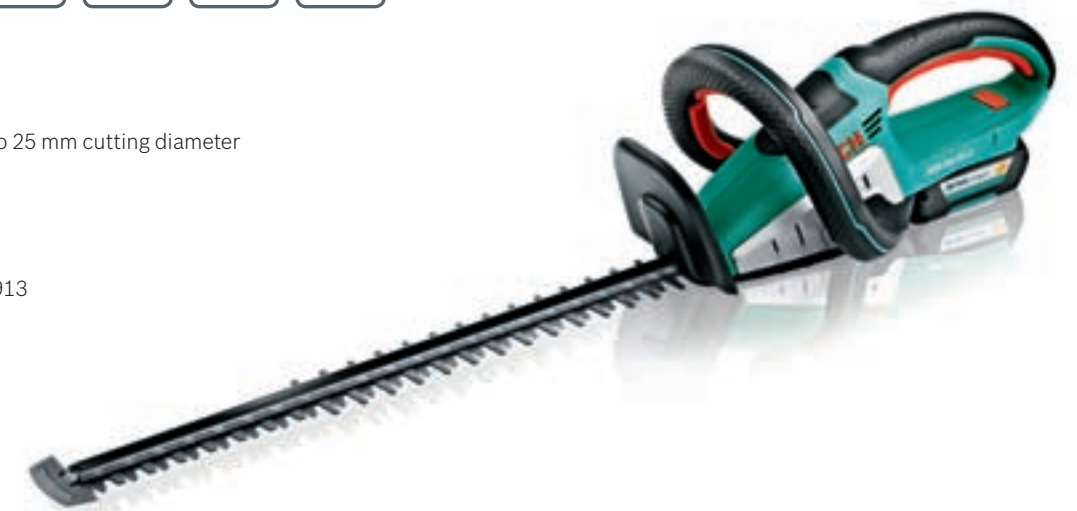

AHS 54-20 LI

Powerful hedgecutter for trimming larger hedges.

54 cm blade length
20 mm tooth opening
36 V / 1.3 Ah battery
45 min charge time
200 m² per charge
3.5 kg

- Anti-Blocking System.
- Sawing function. Up to 25 mm cutting diameter
- Blade tip protector

Part No. 0 600 84A 170
EAN code. 3165140.513913