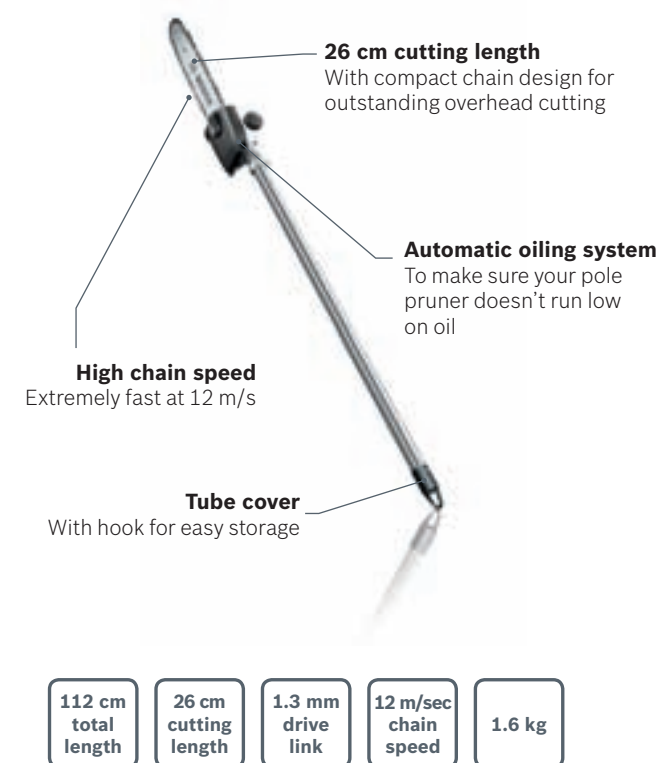

AMW SG Pole Pruner