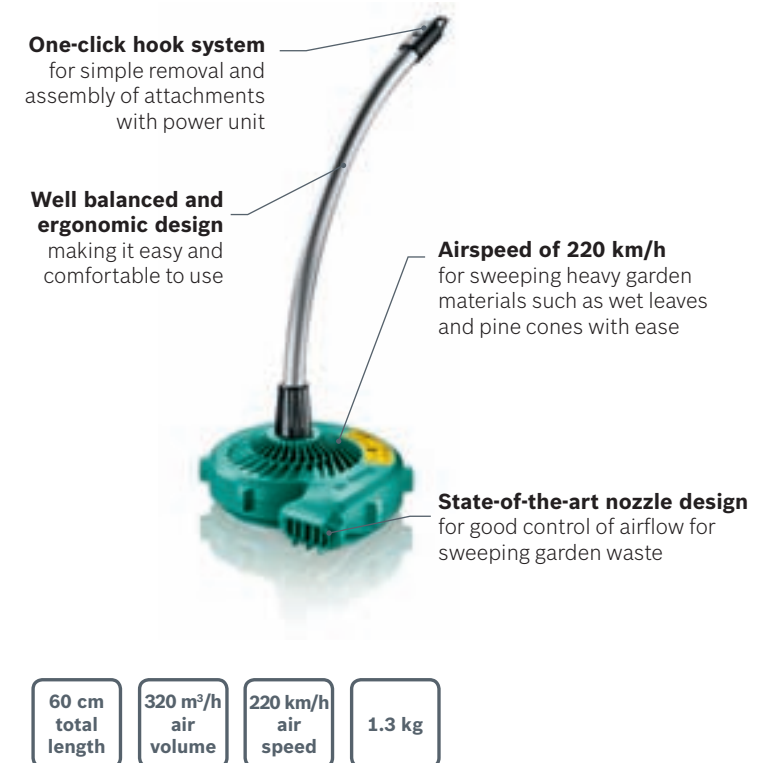

AMW LB Leaf Blower