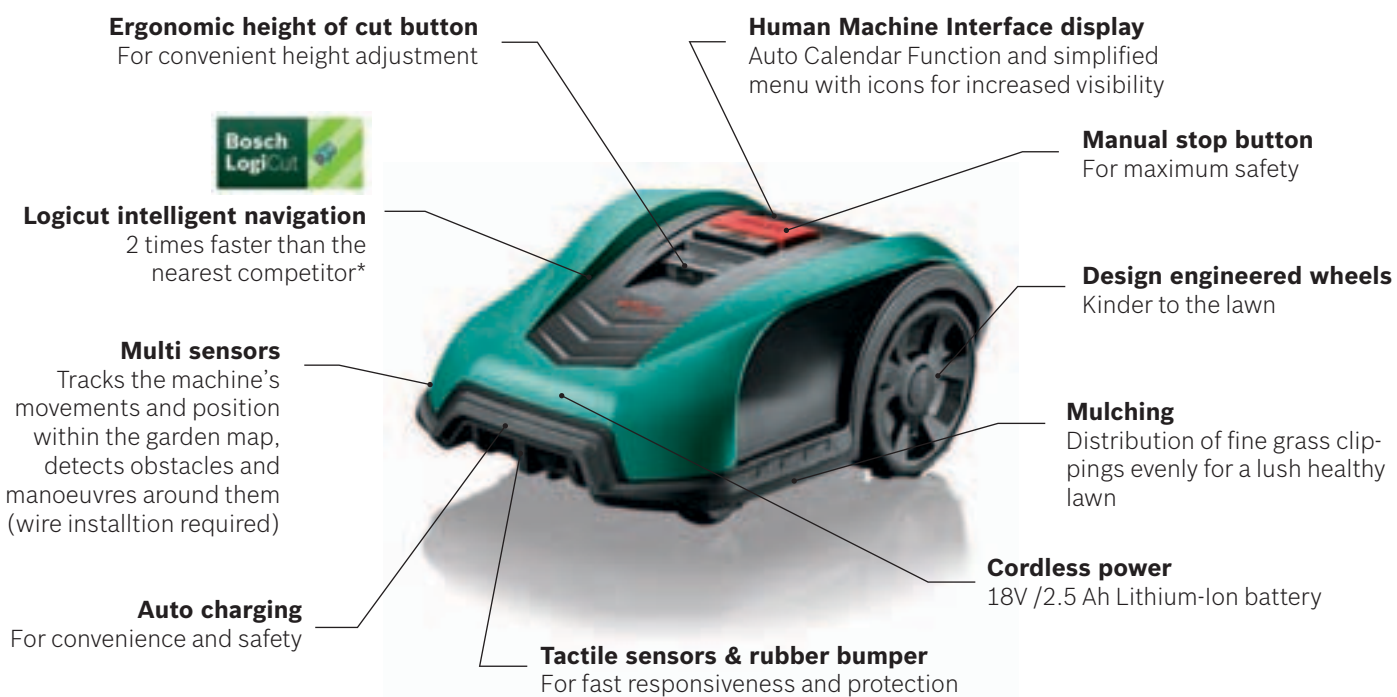

Bosch products are constantly improved and enhanced too, with innovations at the forefront of our thinking. These innovations, along with the fact that garden tools from Bosch are powerful, lightweight and easy to handle, mean that Bosch really is the perfect choice for all gardeners and retailers alike.

## A beautiful lawn

And everything you need  
to maintain it.

The type of lawnmower you require depends on the size of your lawn and what you use it for. We've got all the tools to help you keep your lawn in tip-top condition.

# Lawn Care

# Indego 350 Indego 350 Connect Indego 400 Connect

The new Indego 350 offers an easy way to a luscious looking lawn. Due to its Logicut System it offers 2 times faster mowing than the nearest competitor.\* Small design – perfect fit for urban gardens.