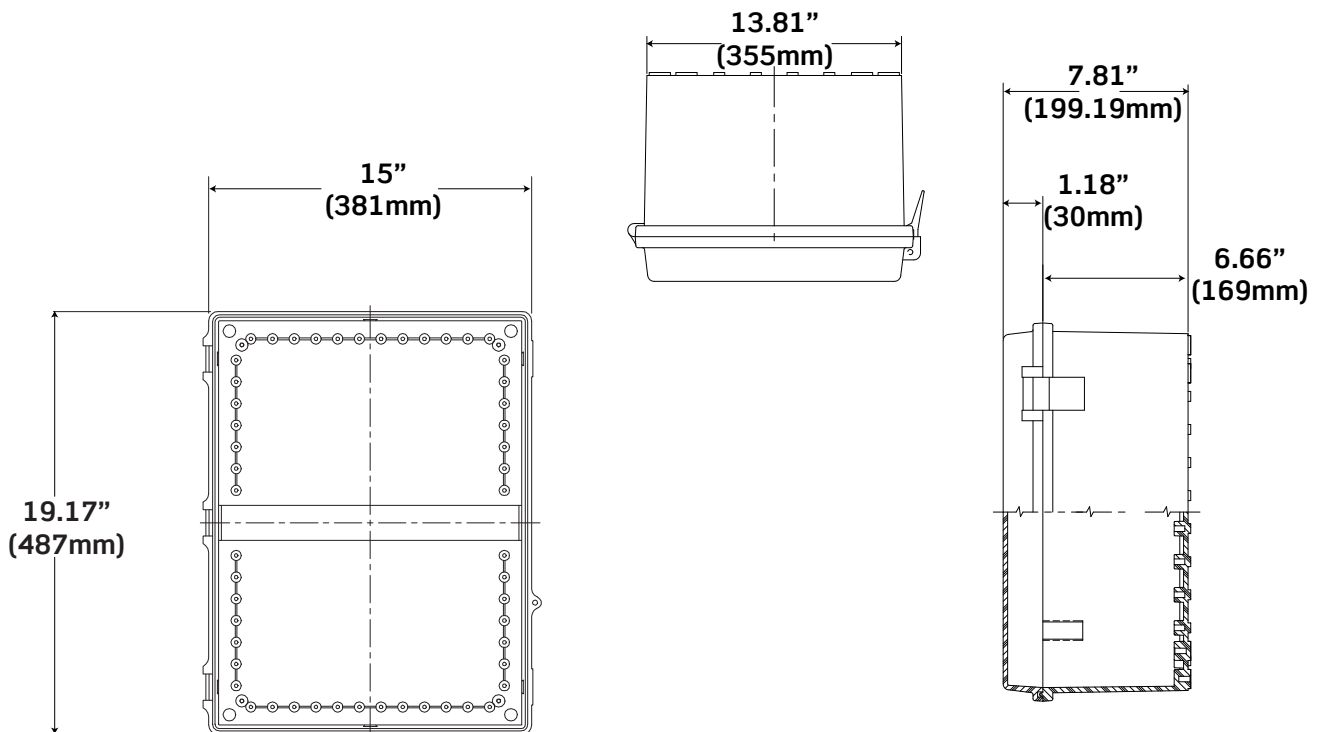

PRODUCT DATA

MEDIUM SERIES MINI METER MMU DIMENSIONS

LARGE SERIES MINI METER MMU DIMENSIONS

EXTRA-LARGE SERIES MINI METER MMU DIMENSIONS

SOLID CORE CT DIMENSIONS

A	B	C	D
0.72" (18.3mm)	2.06" (52.3mm)	0.82" (20.8mm)	48.00" (1219mm)