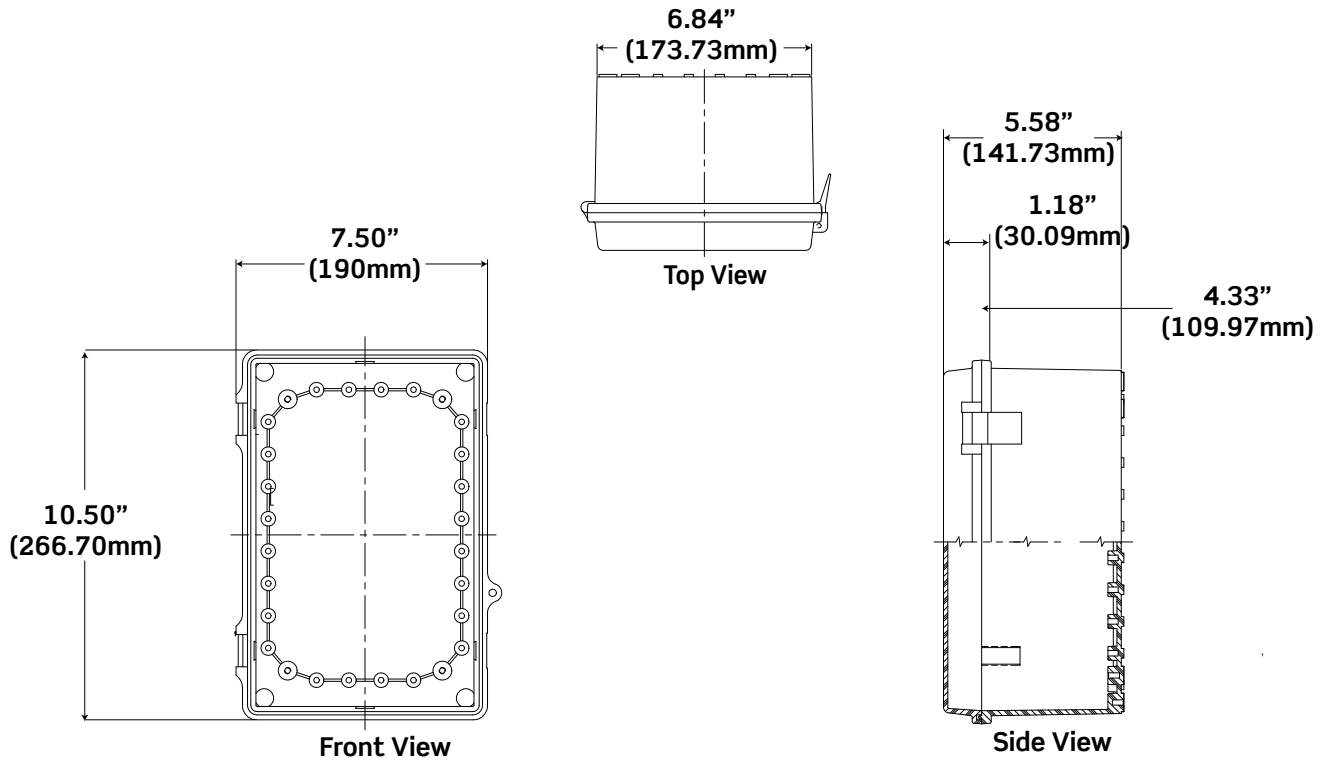

PRODUCT DATA

MEDIUM SERIES MINI METER MMU DIMENSIONS

LARGE SERIES MINI METER MMU DIMENSIONS

EXTRA-LARGE SERIES MINI METER MMU DIMENSIONS

SOLID CORE CT DIMENSIONS

A	B	C	D
0.72" (18.3mm)	2.06" (52.3mm)	0.82" (20.8mm)	48.00" (1219mm)