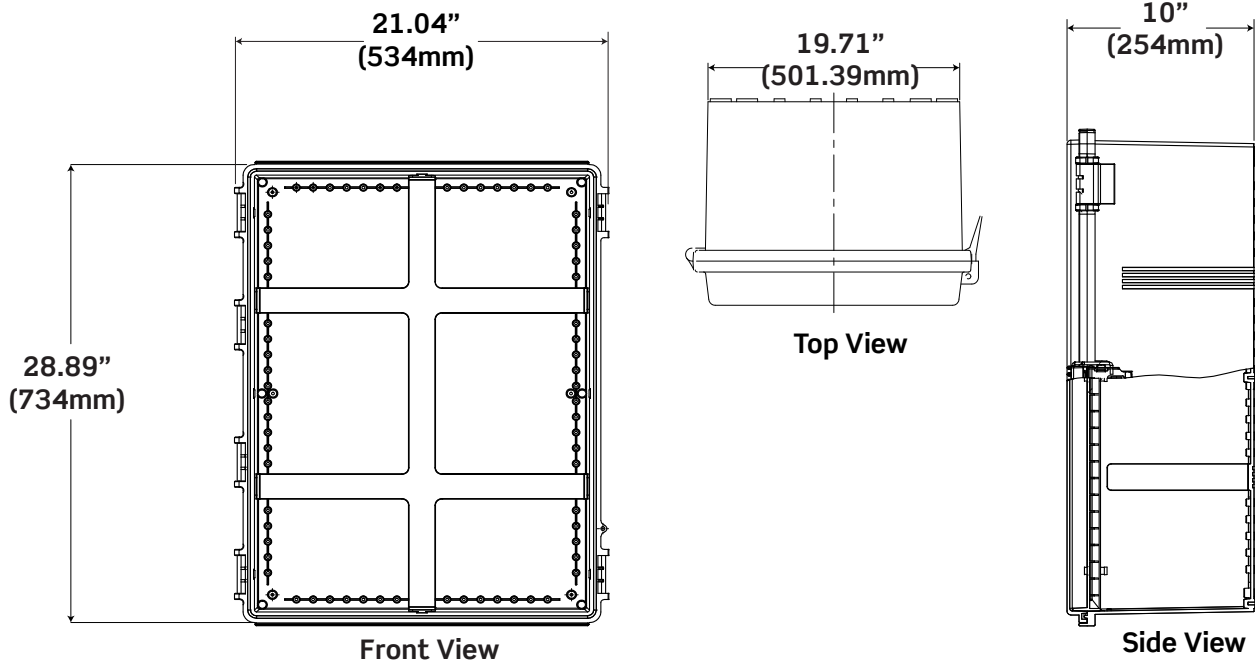

PRODUCT DATA

MEDIUM SERIES MINI METER MMU DIMENSIONS

LARGE SERIES MINI METER MMU DIMENSIONS

EXTRA-LARGE SERIES MINI METER MMU DIMENSIONS

SOLID CORE CT DIMENSIONS

A	B	C	D
0.72" (18.3mm)	2.06" (52.3mm)	0.82" (20.8mm)	48.00" (1219mm)