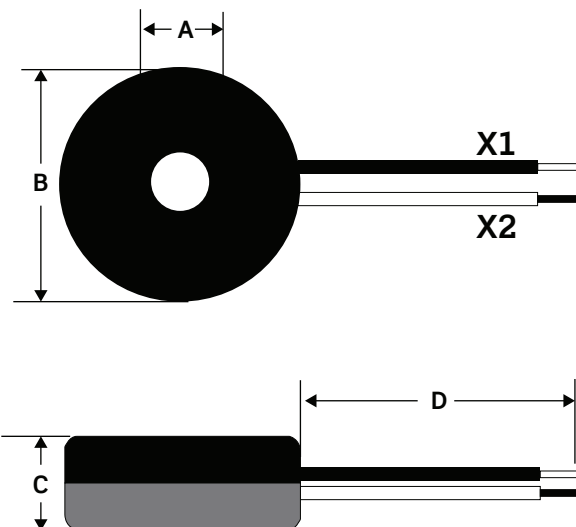

PRODUCT DATA

MEDIUM SERIES MINI METER MMU DIMENSIONS

LARGE SERIES MINI METER MMU DIMENSIONS

EXTRA-LARGE SERIES MINI METER MMU DIMENSIONS

SOLID CORE CT DIMENSIONS

A	B	C	D
0.72" (18.3mm)	2.06" (52.3mm)	0.82" (20.8mm)	48.00" (1219mm)

ORDERING INFORMATION

Voltage	Description	Leviton P/N
MEDIUM MINI METER MMU, 2-4 METERS, NEMA 4X ENCLOSURE, 200A CTs		
120V 1P/2W 120/240V 2P/3W 120/208V 3P/4W*	2 Dual Element Meters, Kitted with CTs	6M302-KIT
	3 Dual Element Meters, Kitted with CTs	6M303-KIT
	4 Dual Element Meters, Kitted with CTs	6M304-KIT
LARGE MINI METER MMU, 5-7 METERS, NEMA 4X ENCLOSURE, 200A CTs		
120V 1P/2W 120/240V 2P/3W 120/208V 3P/4W*	5 Dual Element Meters, Kitted with CTs	6L305-KIT
	6 Dual Element Meters, Kitted with CTs	6L306-KIT
	7 Dual Element Meters, Kitted with CTs	6L307-KIT
EXTRA-LARGE MINI METER MMU, 9-18 METERS, NEMA 4X ENCLOSURE, 200A CTs		
120V 1P/2W 120/240V 2P/3W 120/208V 3P/4W*	9 Dual Element Meters, Kitted with CTs	6X309-KIT
	10 Dual Element Meters, Kitted with CTs	6X310-KIT
	11 Dual Element Meters, Kitted with CTs	6X311-KIT
	12 Dual Element Meters, Kitted with CTs	6X312-KIT
	13 Dual Element Meters, Kitted with CTs	6X313-KIT
	14 Dual Element Meters, Kitted with CTs	6X314-KIT
	15 Dual Element Meters, Kitted with CTs	6X315-KIT
	16 Dual Element Meters, Kitted with CTs	6X316-KIT
	17 Dual Element Meters, Kitted with CTs	6X317-KIT
18 Dual Element Meters, Kitted with CTs	6X318-KIT	