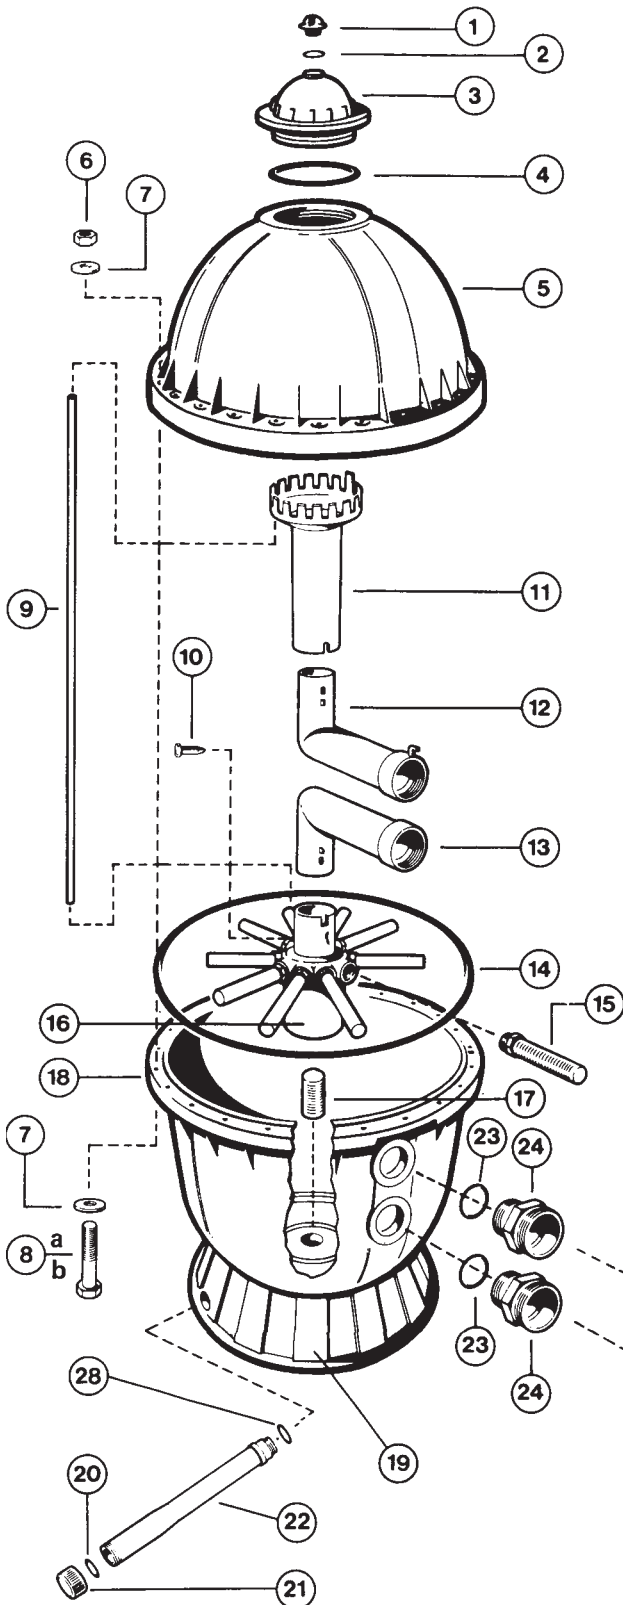

S240

SAND FILTER SERIES REPLACEMENT PARTS

Parts Diagram

Filters

S240PAK 1

S240PAK 3 and System II

Folding Lateral Assembly

Diagram A

Parts Listing

Ref. No.	Part No.	Description	Ctn. Qty.	No. Req'd
1	SX200G	Manual Air Relief	10	1
2	SX200Z5	O-Ring	50	1
3	SX200K	Access Cover	5	1
4	SX200Z6	O-Ring	50	1
5	SX240B	Filter Tank Head (Top)	—	—
6	ECX1645	Hex Nut with Washer	1	30
7	ECX1077	Flat Washer	50	60
8a	SX240Z3	Hex. Head Bolt	25	30
8b	SX240Z4	Hex. Head Bolt with Washer	—	30
9	SX240Z2	Air Tube	1	1
10	SX200Z2	Air Tube Lock Screw	10	1
11	SX200L	Top Diffuser	5	1
12	SX240C	Internal Diffuser Elbow Pipe (Top or Bottom)	5	1
13	SX240C	Internal Diffuser Elbow Pipe (Top or Bottom)	5	1
14	SX240Z1	O-Ring	20	1
15	SX240DNPAK10	S240 Pivot/Ball Lateral (<i>Set of 10</i>)	10	1
16	SX242DA	Folding Lateral Assembly (See Diagram A)	1	1
17	SX200H	Bottom Screen	10	1
18	SX240AA1	Filter Tank Bottom	—	—
19	SX200J	Filter Support Stand	1	1
20	SX200Z9	Gasket	25	1
21	SX200Z8A	Drain Cap Kit (Includes Cap and Gasket)	50	1
22	SX200EB	Drain Pipe Assembly (Includes Pipe, O-Ring, Cap and Gasket)	50	1
23	SX200Z3	O-Ring	50	2
24	SX200D	Bulkhead Fitting	5	2
25a	SPX0710X32	Vari-Flo Control Valve Assembly – 1 1/2"	1	1
25b	SPX0715X32	Vari-Flo Control Valve Assembly – 2"	1	1
26	ECX270861	Pressure Gauge	50	1
27	SX200Z4PAK2	Valve/Union O-Ring (<i>Set of 2</i>)	25	1
28	SX200Z14	O-Ring	50	1
—	S200KT	Dome Wrench	—	—

S240PAK 1

28	ECX1289	Standard Pump Mounting Base	1	1
29	SPX1105Z4	1 1/2" Elbow Hose Adapter	50	1
30	SPX1091Z2PAK2	1 1/2" Straight Hose Adapter (<i>Set of 2</i>)	10	1
31	ECX18028	Hose Clamp	25	2
32	ECX1161Z2	Mounting Screw Set with Washers	10	2