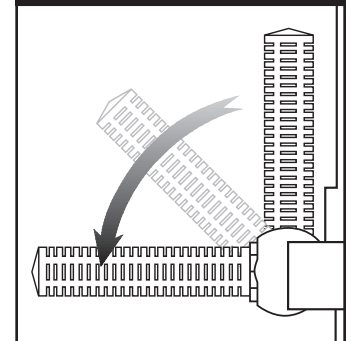

S240

SAND FILTER SERIES REPLACEMENT PARTS

Parts Diagram

Filters

S240PAK 1

S240PAK 3 and System II

Folding Lateral Assembly

Diagram A

Parts Listing

Ref. No.	Part No.	Description	Ctn. Qty.	No. Req'd
1	SX200G	Manual Air Relief	10	1
2	SX200Z5	O-Ring	50	1
3	SX200K	Access Cover	5	1
4	SX200Z6	O-Ring	50	1
5	SX240B	Filter Tank Head (Top)	—	—
6	ECX1645	Hex Nut with Washer	1	30
7	ECX1077	Flat Washer	50	60
8a	SX240Z3	Hex. Head Bolt	25	30
8b	SX240Z4	Hex. Head Bolt with Washer	—	30
9	SX240Z2	Air Tube	1	1
10	SX200Z2	Air Tube Lock Screw	10	1
11	SX200L	Top Diffuser	5	1
12	SX240C	Internal Diffuser Elbow Pipe (Top or Bottom)	5	1
13	SX240C	Internal Diffuser Elbow Pipe (Top or Bottom)	5	1
14	SX240Z1	O-Ring	20	1
15	SX240DNPAK10	S240 Pivot/Ball Lateral (<i>Set of 10</i>)	10	1
16	SX242DA	Folding Lateral Assembly (See Diagram A)	1	1
17	SX200H	Bottom Screen	10	1
18	SX240AA1	Filter Tank Bottom	—	—
19	SX200J	Filter Support Stand	1	1
20	SX200Z9	Gasket	25	1
21	SX200Z8A	Drain Cap Kit (Includes Cap and Gasket)	50	1
22	SX200EB	Drain Pipe Assembly (Includes Pipe, O-Ring, Cap and Gasket)	50	1
23	SX200Z3	O-Ring	50	2
24	SX200D	Bulkhead Fitting	5	2
25a	SPX0710X32	Vari-Flo Control Valve Assembly – 1 1/2"	1	1
25b	SPX0715X32	Vari-Flo Control Valve Assembly – 2"	1	1
26	ECX270861	Pressure Gauge	50	1
27	SX200Z4PAK2	Valve/Union O-Ring (<i>Set of 2</i>)	25	1
28	SX200Z14	O-Ring	50	1
—	S200KT	Dome Wrench	—	—