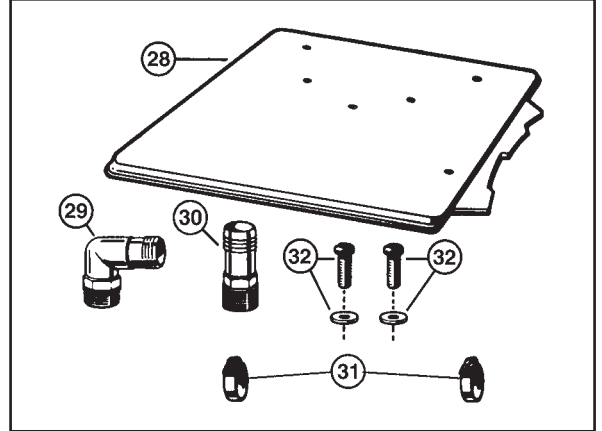

S240

SAND FILTER SERIES REPLACEMENT PARTS

Parts Diagram

Filters

S240PAK 1

S240PAK 3 and System II

Folding Lateral Assembly

Diagram A

Parts Listing

Ref. No.	Part No.	Description	Ctn. Qty.	No. Req'd
1	SX200G	Manual Air Relief	10	1
2	SX200Z5	O-Ring	50	1
3	SX200K	Access Cover	5	1
4	SX200Z6	O-Ring	50	1
5	SX240B	Filter Tank Head (Top)	—	—
6	ECX1645	Hex Nut with Washer	1	30
7	ECX1077	Flat Washer	50	60
8a	SX240Z3	Hex. Head Bolt	25	30
8b	SX240Z4	Hex. Head Bolt with Washer	—	30
9	SX240Z2	Air Tube	1	1
10	SX200Z2	Air Tube Lock Screw	10	1
11	SX200L	Top Diffuser	5	1
12	SX240C	Internal Diffuser Elbow Pipe (Top or Bottom)	5	1
13	SX240C	Internal Diffuser Elbow Pipe (Top or Bottom)	5	1
14	SX240Z1	O-Ring	20	1
15	SX240DNPAK10	S240 Pivot/Ball Lateral (<i>Set of 10</i>)	10	1
16	SX242DA	Folding Lateral Assembly (See Diagram A)	1	1
17	SX200H	Bottom Screen	10	1
18	SX240AA1	Filter Tank Bottom	—	—
19	SX200J	Filter Support Stand	1	1
20	SX200Z9	Gasket	25	1
21	SX200Z8A	Drain Cap Kit (Includes Cap and Gasket)	50	1
22	SX200EB	Drain Pipe Assembly (Includes Pipe, O-Ring, Cap and Gasket)	50	1
23	SX200Z3	O-Ring	50	2
24	SX200D	Bulkhead Fitting	5	2
25a	SPX0710X32	Vari-Flo Control Valve Assembly – 1 1/2"	1	1
25b	SPX0715X32	Vari-Flo Control Valve Assembly – 2"	1	1
26	ECX270861	Pressure Gauge	50	1
27	SX200Z4PAK2	Valve/Union O-Ring (<i>Set of 2</i>)	25	1
28	SX200Z14	O-Ring	50	1
—	S200KT	Dome Wrench	—	—

S240PAK 1

28	ECX1289	Standard Pump Mounting Base	1	1
29	SPX1105Z4	1 1/2" Elbow Hose Adapter	50	1
30	SPX1091Z2PAK2	1 1/2" Straight Hose Adapter (<i>Set of 2</i>)	10	1
31	ECX18028	Hose Clamp	25	2
32	ECX1161Z2	Mounting Screw Set with Washers	10	2