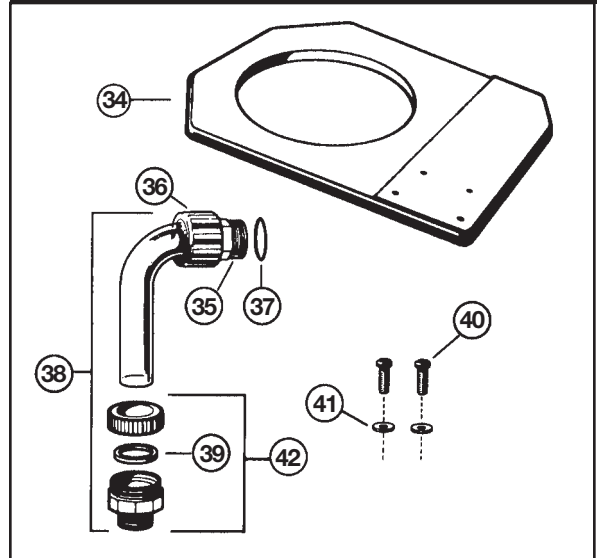

S240

SAND FILTER SERIES REPLACEMENT PARTS

Parts Diagram

Filters

S240PAK 1

S240PAK 3 and System II

Folding Lateral Assembly

Diagram A

Parts Listing

Ref. No.	Part No.	Description	Ctn. Qty.	No. Req'd
1	SX200G	Manual Air Relief	10	1
2	SX200Z5	O-Ring	50	1
3	SX200K	Access Cover	5	1
4	SX200Z6	O-Ring	50	1
5	SX240B	Filter Tank Head (Top)	—	—
6	ECX1645	Hex Nut with Washer	1	30
7	ECX1077	Flat Washer	50	60
8a	SX240Z3	Hex. Head Bolt	25	30
8b	SX240Z4	Hex. Head Bolt with Washer	—	30
9	SX240Z2	Air Tube	1	1
10	SX200Z2	Air Tube Lock Screw	10	1
11	SX200L	Top Diffuser	5	1
12	SX240C	Internal Diffuser Elbow Pipe (Top or Bottom)	5	1
13	SX240C	Internal Diffuser Elbow Pipe (Top or Bottom)	5	1
14	SX240Z1	O-Ring	20	1
15	SX240DNPAK10	S240 Pivot/Ball Lateral (<i>Set of 10</i>)	10	1
16	SX242DA	Folding Lateral Assembly (See Diagram A)	1	1
17	SX200H	Bottom Screen	10	1
18	SX240AA1	Filter Tank Bottom	—	—
19	SX200J	Filter Support Stand	1	1
20	SX200Z9	Gasket	25	1
21	SX200Z8A	Drain Cap Kit (Includes Cap and Gasket)	50	1
22	SX200EB	Drain Pipe Assembly (Includes Pipe, O-Ring, Cap and Gasket)	50	1
23	SX200Z3	O-Ring	50	2
24	SX200D	Bulkhead Fitting	5	2
25a	SPX0710X32	Vari-Flo Control Valve Assembly – 1 1/2"	1	1
25b	SPX0715X32	Vari-Flo Control Valve Assembly – 2"	1	1
26	ECX270861	Pressure Gauge	50	1
27	SX200Z4PAK2	Valve/Union O-Ring (<i>Set of 2</i>)	25	1
28	SX200Z14	O-Ring	50	1
—	S200KT	Dome Wrench	—	—

S240PAK 1

28	ECX1289	Standard Pump Mounting Base	1	1
29	SPX1105Z4	1 1/2" Elbow Hose Adapter	50	1
30	SPX1091Z2PAK2	1 1/2" Straight Hose Adapter (<i>Set of 2</i>)	10	1
31	ECX18028	Hose Clamp	25	2
32	ECX1161Z2	Mounting Screw Set with Washers	10	2