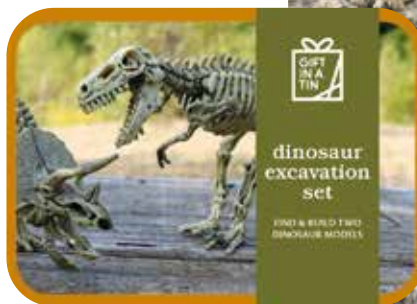

Dinosaur Excavation Set

Put on the goggles and dig into the clay blocks to find dinosaur bones. Follow the instructions and join them together to form skeletons of a T rex and a Triceratops. Happy digging!

Contents: two clay blocks with dinosaur bones, digging tools, goggles and instructions.

Product code: 101305

display model available

Eiffel Tower in a Tin

An intricate project to construct a 40cm high model of this famous landmark in France! Once it's built try the Eiffel Tower Quiz and see how many answers you can get right.

Contents: metal components, spanner, screwdriver, quiz sheet and instructions.

Product code: 101274