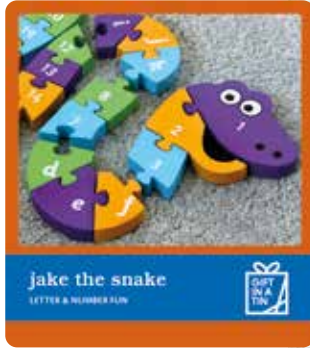

Jake the Snake - Letter & Number Fun

Jake the Snake is a fun way to learn colours, the alphabet and how to count. The double-sided wooden pieces are perfect for educational play and store away neatly in the tin after use.

Contents: wooden play pieces with letters and numbers, play sheet and storage tin.

Product code: 104104