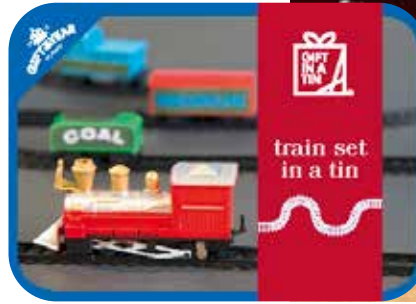

Train Set in a Tin

This wonderful miniature train set is great fun for adults and children alike. The assembled track makes an oval 56 x 26cm. After use it packs away neatly in the storage tin.

Contents: battery-operated engine, coal tender, carriage, brake van, 6 curved and 6 straight track pieces plus storage tin.

Increase sales with a display – we offer trees, grass and a tunnel. Product code: 101221