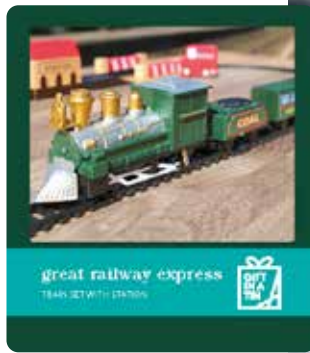

big tins

giant tins

Great Railway Express

There's an incredible amount packed into The Great Railway Express tin! The track forms a 86 x 26 cm loop. And after play, it all packs away in the tin so easy to take wherever you go...

Contents: battery-operated engine, 3 trucks, 6 curved and 12 straight track pieces, wooden station, level crossing gates and goods van.

Requires one AA battery (not supplied)

Product code: 104103