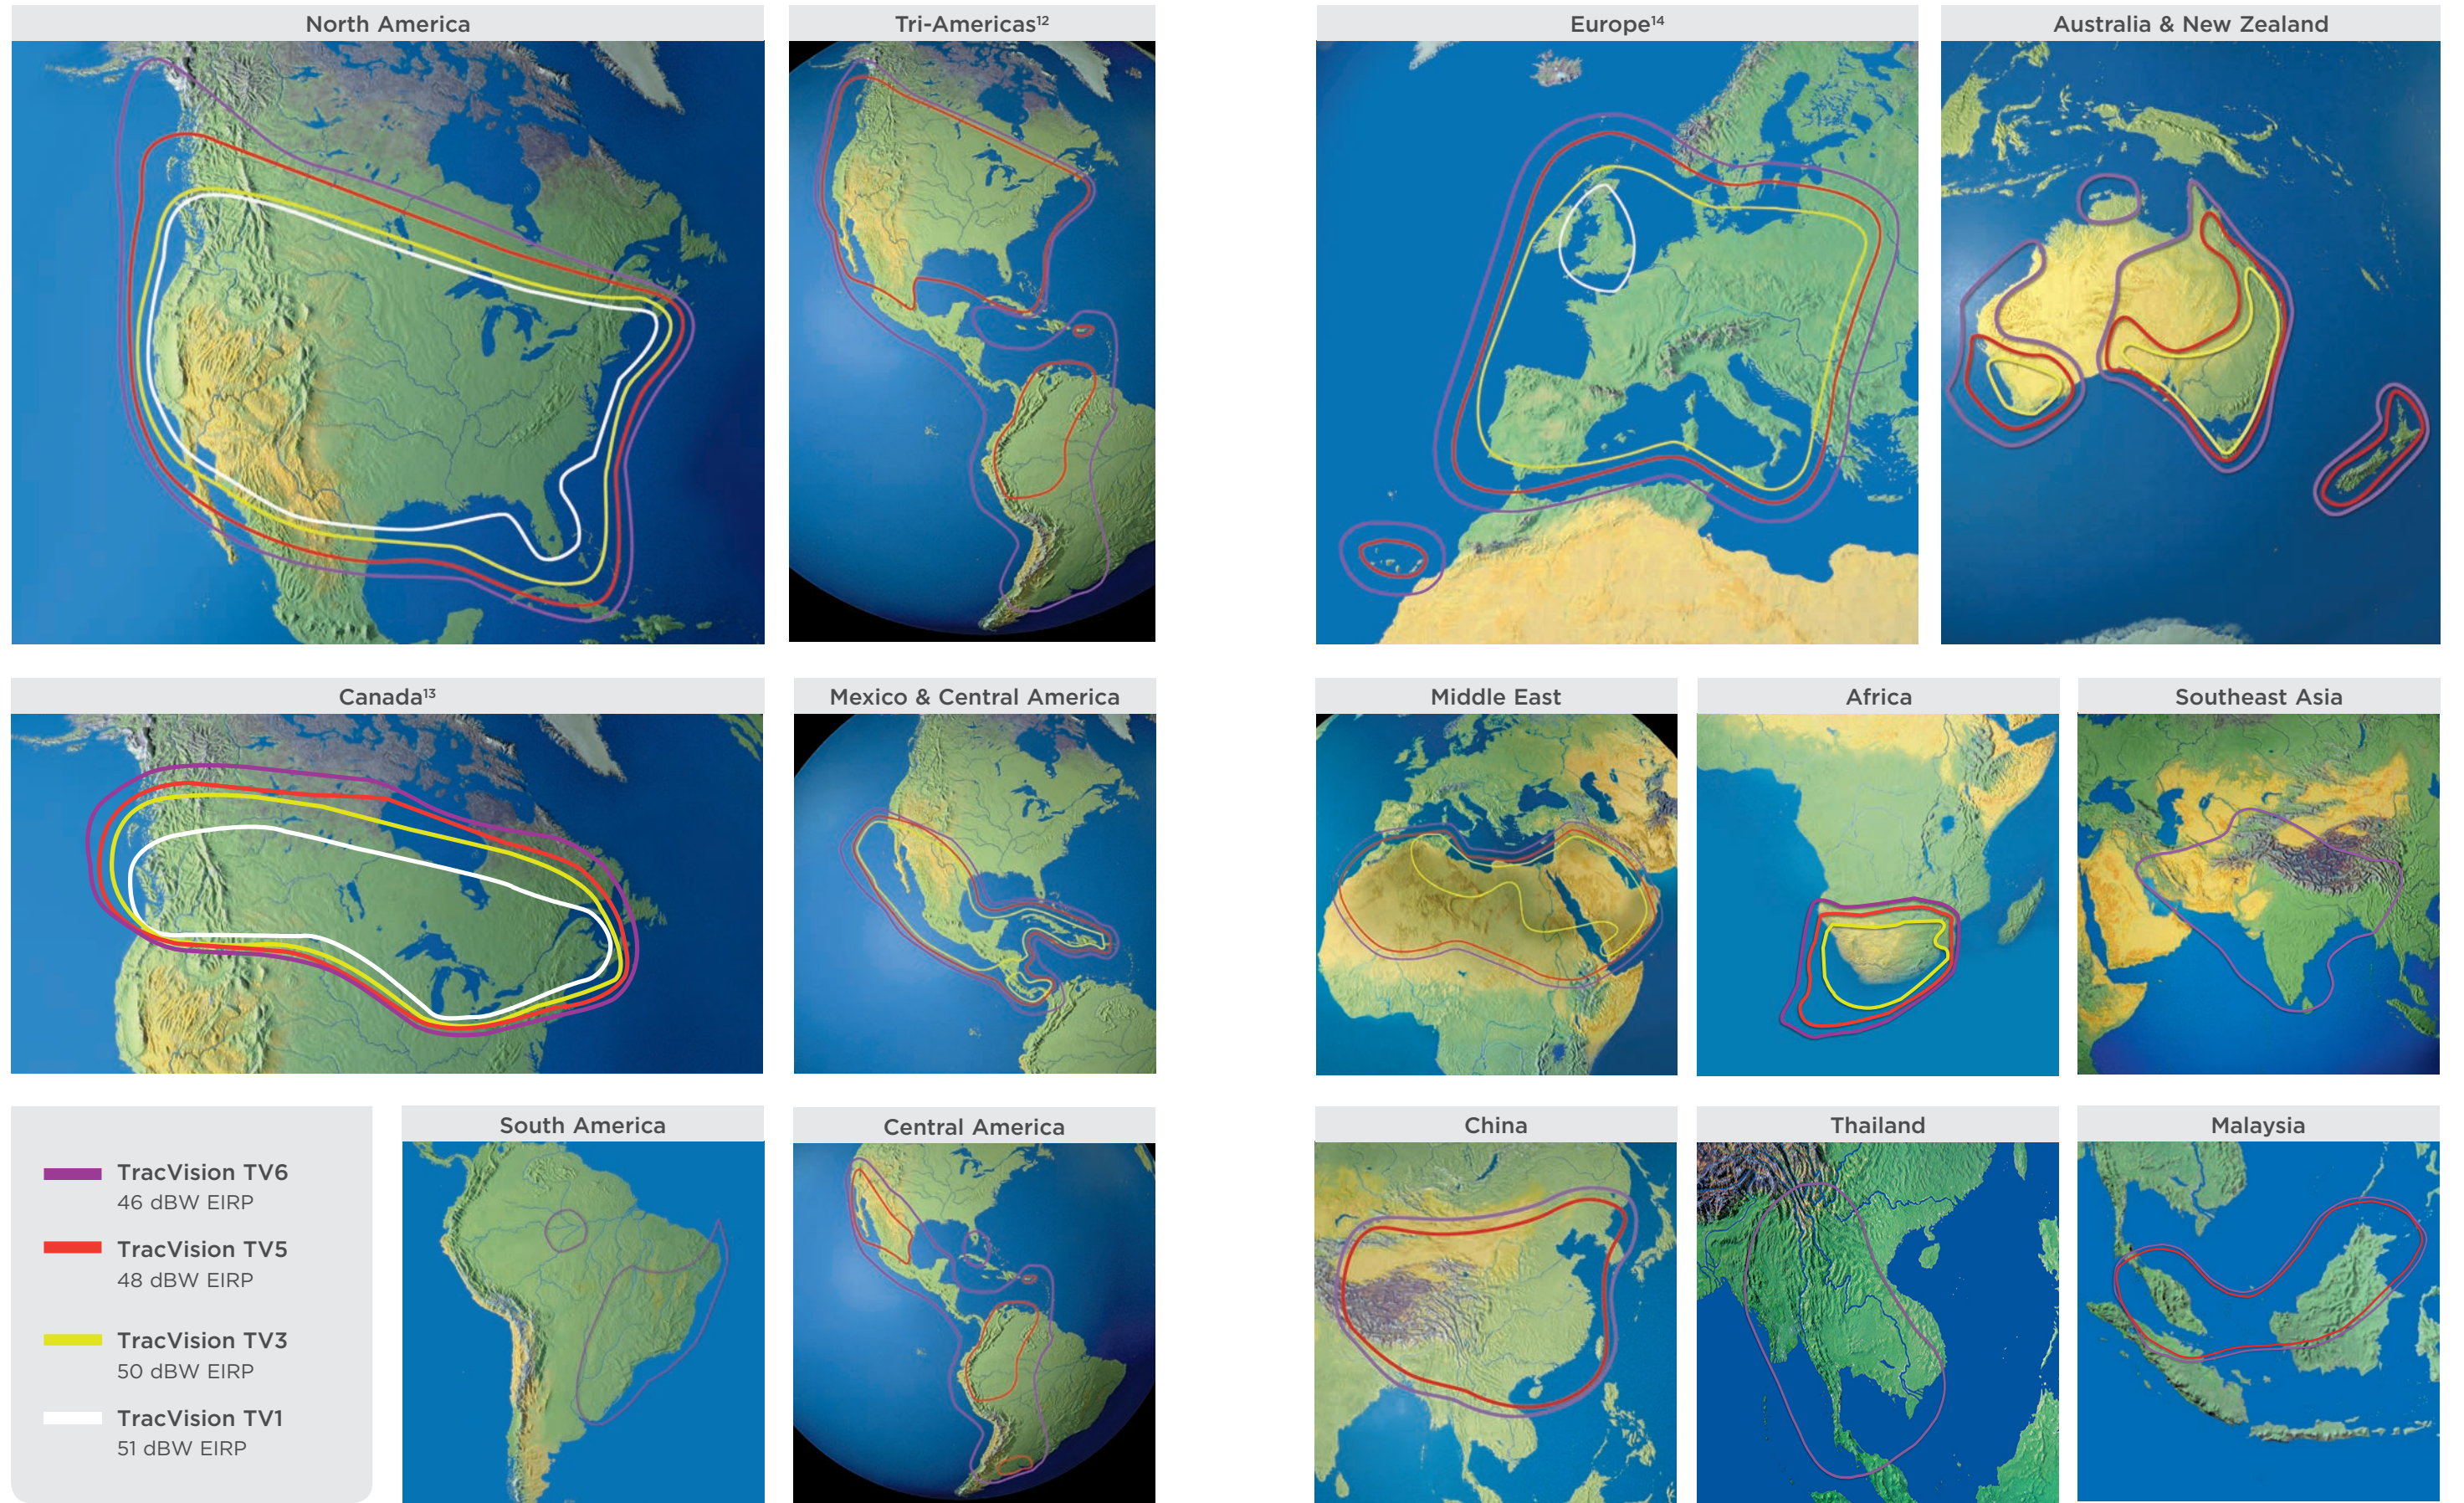

Worldwide Ku-band Coverage¹¹

¹¹ KVH Industries does not have control over the programming or operation of the satellites or services that are covered in this document. The coverage maps for these satellites are provided as reference only and may change in the future or could be impacted by weather conditions. KVH provides no guarantees of satellite coverage, satellite availability, programming available on any specific satellite service, or compatibility of the TracVision system with new satellites that may be launched in the future. Please note that all Minimum EIRP values are average approximate figures that may vary according to actual transponder frequency and location.

¹² Optional system configuration, combining North American and Latin American coverage footprints. Contact KVH for details and pricing.

¹³ Coverage for TV1 is for Satellite 91W only.

¹⁴ Coverage for TV1 is based on Astra 28 only; other European satellites may be available.

These maps are representative. For detailed information about the programming available from different service providers, visit: www.kvh.com/footprints.