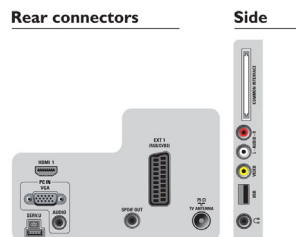

Multimedia Applications

- Multimedia connections: USB
- Playback Formats: MP3, JPEG Still pictures

Tuner/Reception/Transmission

- Aerial Input: 75 ohm coaxial (IEC75)
- TV system: PAL I, PAL B/G, SECAM B/G, SECAM L/L', DVB COFDM 2K/8K
- Video Playback: NTSC, SECAM, PAL
- Digital TV: DVB-T MPEG4*
- Tuner bands: Hyperband, S-Channel, UHF, VHF

Connectivity

- Ext 1 Scart: Audio L/R, RGB
- Number of Scarts: 1
- HDMI 1: HDMI v1.3
- Front / Side connections: CVBS in, Audio L/R in, Headphone Out, USB 2.0
- Other connections: Composite video (CVBS) out, PC-in VGA + Audio L/R in, S/PDIF out (coaxial),

Common Interface

- EasyLink (HDMI-CEC): One touch play, EasyLink, System audio control, System standby
- Audio Output - Digital: Coaxial (cinch)

Power

- Ambient temperature: 5 °C to 40 °C
- Mains power: 220-240V, 50Hz
- Power consumption (typical): 31 W
- Standby power consumption: 0.3W
- Annual energy consumption: 42.34 kWh
- Presence of lead: Yes*

Dimensions

- Set dimensions (W x H x D): 526 x 343 x 64.4 mm
- Set dimensions with stand (W x H x D): 526 x 369 x 159 mm
- Product weight: 4.65 kg
- Product weight (+stand): 4.85 kg
- Box dimensions (W x H x D): 585 x 426 x 155 mm
- VESA wall mount compatible: 75 x 75 mm

Accessories

- Included accessories: Table top stand, Power cord, Quick start guide, User Manual, Warranty certificate, Remote Control, 2 x AAA Batteries, Software declaration

Issue date 2020-05-07

Version: 14.0.10

12 NC: 8670 000 64332
EAN: 87 12581 55111 7

© 2020 Koninklijke Philips N.V.
All Rights reserved.

Specifications are subject to change without notice.
Trademarks are the property of Koninklijke Philips N.V.
or their respective owners.

www.philips.com

* 8 days EPG, service not available in all countries

* DVB-T, supported in selected countries only

* The TV supports DVB reception for 'Free to air' broadcast. Specific DVB operators may not be supported. An up to date list can be found in the FAQ section of the Philips support website. For some operators Conditional Access and subscription are required. Contact your operator for more information.

* Typical on-mode power consumption measured according to IEC62087 Ed 2.

* Energy consumption in kWh per year, based on the power consumption of the television operating 4 hours per day for 365 days. The actual energy consumption will depend on how the television is used.

* This television contains lead only in certain parts or components where no technology alternatives exist in accordance with existing exemption clauses under the RoHS Directive.