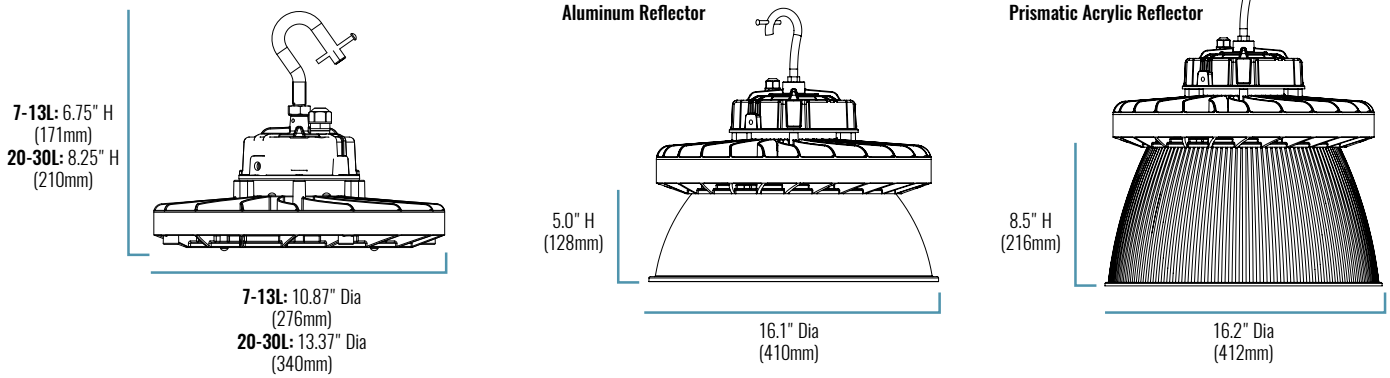

PRODUCT SPECIFICATIONS

OVERVIEW

- Initial Delivered Lumens: 7600, 13,000, 19,600, 30,000
- CRI: ≥ 80
- CCT: Neutral White 4000K, Cool White 5000K
- Mounting: Hook and cord or pendant (with adaptor accessory)
- Input Power: 60-232W
- Dimmable: 0-10V Dimming to 10%
- Operating Temperature Range: -22°F to 131°F (-30°C to 50°C)
- Lifespan: Estimated 50,000 Hours
- Power Factor: > 0.9
- Total Harmonic Distortion: < 20%
- Limited Warranty: 5-Year*
- Replaces Up to 400W PSMH

ORDERING INFORMATION

Example: C-HB-A-RD-7L-40K-UL-WH

PRODUCT	SERIES	STYLE	LUMEN PACKAGE	CCT	VOLTAGE	COLOR
C-HB High Bay	A	RD Round	7L 7,600 Lumens, 60W 13L 13,000 Lumens, 100W 20L 19,600 Lumens, 148W 30L 30,000 Lumens, 232W	40K Neutral White (4000K) 50K Cool White (5000K)	UL Universal 120V-277V UH 347V-480V	WH White BK Black (Available only in UL Voltage only)

CERTIFICATIONS:

C-HB-A-RD-7L/13L/20L/30L Series

SERIES OVERVIEW

DIMENSIONS	PRODUCT WEIGHT	MOUNTING HEIGHT
7L & 13L: 6.75" (171mm) H x 10.87" (276mm) Diameter 20L-30L: 8.25" (210mm) H x 13.37" (340mm) Diameter	6.5 lbs. 10.47 lbs.	10 to 30 feet