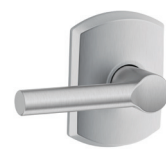

CONVENIENCE

- Easy installation with self-guiding screws
- Guaranteed to fit on existing, standard pre-drilled doors
- Mix and match knob and lever escutcheon styles and finishes to coordinate with your handleset
- Exceptional price for decorative hardware

ADDISON

ANDOVER*

BROOKSHIRE

CAMELOT

CENTURY

GREENWICH

WAKEFIELD

* Andover features concealed screws and does not include a matching handleset or deadbolt

Additional Knob and Lever combinations are available

DECORATIVE DEADBOLTS

ADDISON

BROOKSHIRE

CAMELOT

CENTURY

GREENWICH

WAKEFIELD