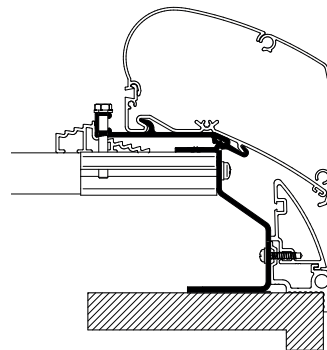

Fendt Brillant

- 309692 Set: 2x 11.5 cm + 1x 27 cm + 1x 50 cm (< 4.50 m)

Thule Omnistor: 9200 / 6300 / 6200