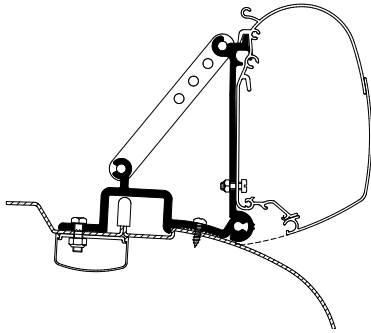

Thule Omnistor: 5200 / 8000 / 4900

Swift Rio

307028 Set: 1x 17.5 cm + 1x 4 cm + 1x 40 cm

Thule Omnistor: 5200 / 4900

Adapters for wall-mounted awnings

VAN

Ducato | Jumper | Boxer ≤ 2006

307913 Set: 3x 8 cm