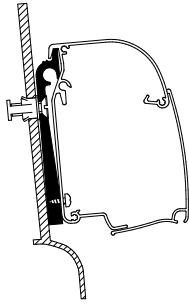

Thule Omnistor: 5200 / 4900 / 2000

Van

307884 Set: 1x 4 cm + 2x 8 cm

Thule Omnistor: 5200 / 4900 / 2000

Adapters for wall-mounted awnings

MINIVAN

Westfalia Adapter

308426 Set: 3x 8 cm