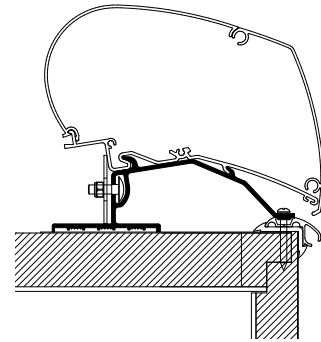

Thule Omnistor: 9200 / 6300 / 6200

Adapters for roof-mounted awnings

MANUFACTURER CARAVAN

Adria Caravan ≥ 2015

309982 Set: 2x 50 cm + 2x 27 cm

Thule Omnistor: 9200 / 6300 / 6200

Caravan Roof Adapter

- 306757 Set: 3x 1.00 m
- 309957 3.00 m
- 309962 3.25 m
- 309958 3.50 m
- 309963 3.75 m
- 306807 4.00 m
- 309964 4.25 m
- 306809 4.50 m
- 307132 5.00 m
- 307133 5.50 m
- 309959 6.00 m