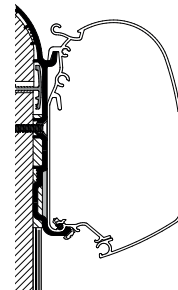

Bürstner Ixeo

- 309978 Model T680 - 4.00 m
- 309979 Model T728/734 - 4.50 m
- + Dethleffs 4-Travel

Thule Omnistor: 5200 / 8000 / 4900