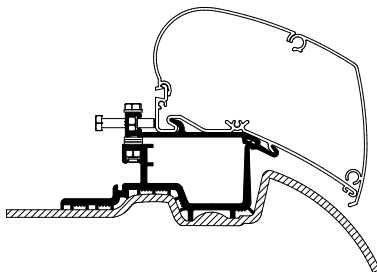

Mercedes Sprinter > 2007 | VW Crafter 2007-2016

308073

Thule Omnistor: 6300 / 6200