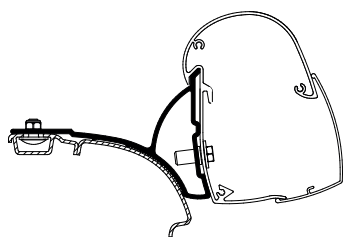

309851	2.60 m anthracite 31 - LHD (EU)
309852	2.60 m grey 31 - LHD (EU)
308988	2.60 m anthracite 31 - RHD (UK)
308885	2.60 m grey 04 - RHD (UK)

VW T5/T6 (without rail)

Thule Omnistor 4900 awning + adapter included