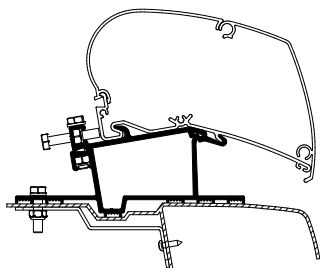

Thule Omnistor: 6300 / 6200

Renault Master | Opel Movano 1998-2010

308059

Thule Omnistor: 6300 / 6200

Adapters for roof-mounted awnings

VAN

Renault Master | Opel Movano
≥ 2011

308959 Set: 2x 11.50 cm + 2x 2.70 cm