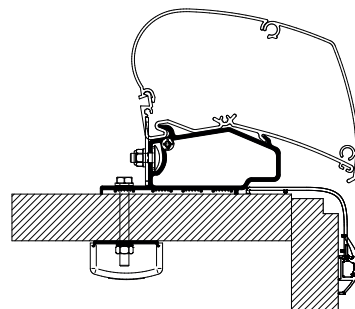

Thule Omnistor: 6300 / 6200

Adapters for roof-mounted awnings

MANUFACTURER MOTORHOME

Rapido Distinction

- 309944 4.50 m
- 301764 5.00 m
- 301765 6.00 m

Thule Omnistor: 9200 / 6300 / 6200

Swift Escape 2017

- 301412 Model 604/695 - 3.00 m
- 301413 Model 622/614/664/685 - 3.50 m
- 301414 Model 674/684/694 - 4.25 m