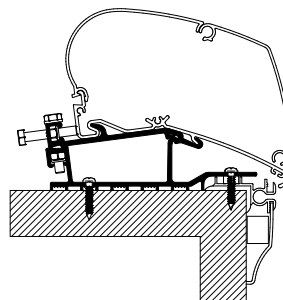

Hobby Caravan 2009

- 308663 Set: 2x 27 cm + 2x 50 cm

Thule Omnistor: 9200 / 6300 / 6200