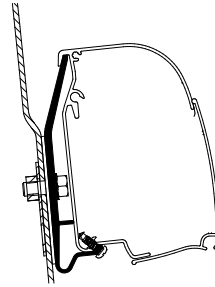

Westfalia Nugget High Roof

309984 Set: 2x 12 cm