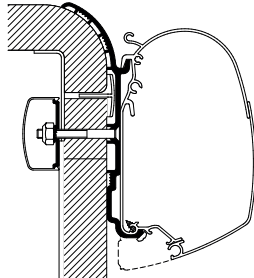

Bürstner Adapter

- 308025 Set: 2x 35 cm + 1x 8 cm
- 308027 3.00 m
- 308028 3.50 m
- 308029 4.00 m
- 308030 4.50 m
- 308031 5.00 m
- 308032 5.50 m

Thule Omnistor: 5200 / 8000 / 4900