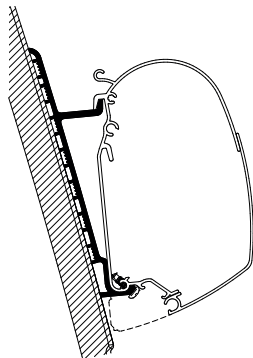

Thule Omnistor: 5200 / 4900

Ducato | Iveco H2 Lift Roof

308960 Set: 3x 17.5 cm

Thule Omnistor: 5200 / 4900

Ducato H3 + EPDM

309999 Set: 2x 50 cm + 1x 10 cm

Thule Omnistor: 5200 / 4900

Ford Transit High Roof