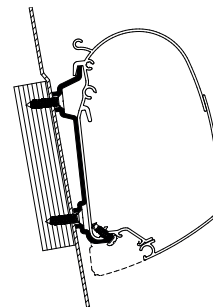

Ford Transit High Roof

307999 Set: 2x 50 cm + 1x 50 cm

Thule Omnistor: 5200 / 8000 / 4900