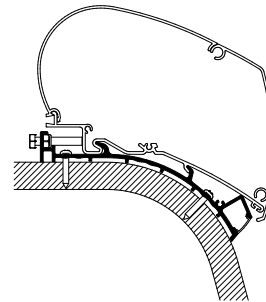

Thule Omnistor: 6300 / 6200

Eriba Touring 820

- 301682 5.00 m

Thule Omnistor: 9200 / 6300 / 6200

Eriba Touring > 2008

- Adapter + LED
- 307392 2.80 m Triton
 - 307391 3.25 m Troll
- NOTE:** Exclusively via Hymer Eriba Touring Dealer