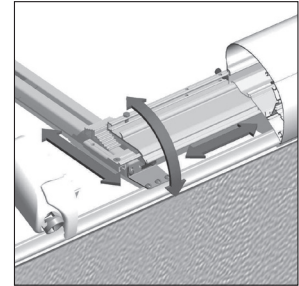

Installation profiles

- 308054   Set: 2x mounting rails + Adapter
- 308055   Set: 3x mounting rails + Adapter

- Awnings   ≤ 3.50 m: 1x 308054
- Awnings   3.75 m - 4.50 m: 1x 308055
- Awnings   ≥ 5.00 m: 2x 308054

Thule Omnistor: 9200 / 6300 / 6200