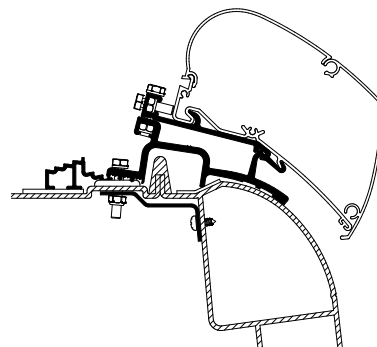

Renault Master | Opel Movano 1998-2010

308059

Thule Omnistor: 6300 / 6200