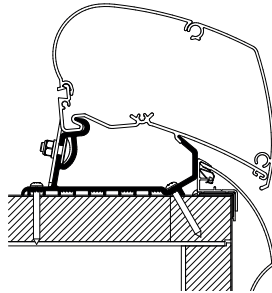

Adapters for roof-mounted awnings

MANUFACTURER MOTORHOME

Hobby Optima Deluxe/Premium LED

301902 Set: 2x 27 cm + 2x 50 cm

New

Thule Omnistor: 9200 / 6300 / 6200