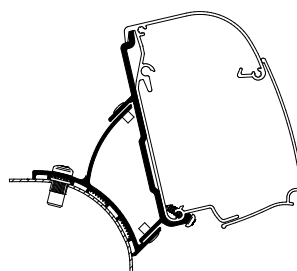

VW T5/T6 (without rail)

Thule Omnistor 4900 awning + adapter included

301772	2.60 m anthracite 31 - LHD (EU)
301773	3.00 m anthracite 31 - LHD (EU)
301774	2.60 m anthracite 31 - RHD (UK)
301775	3.00 m anthracite 31 - RHD (UK)