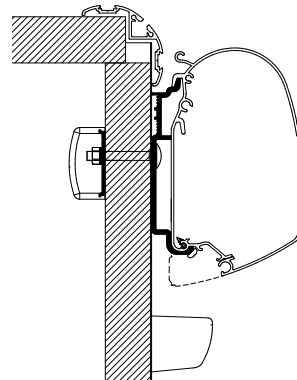

Knaus Adapter 2017

- 301681 Set: 2x 17.5 cm + 2x 4 cm

Thule Omnistor: 5200