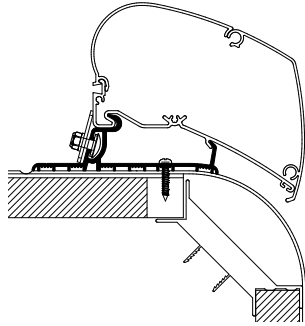

Adapters for roof-mounted awnings

MANUFACTURER MOTORHOME

Autosleepers 2013

- 306794 3.00 m
- 306795 3.50 m
- 306796 4.00 m
- 306797 5.00 m

Thule Omnistor: 9200 / 6300 / 6200