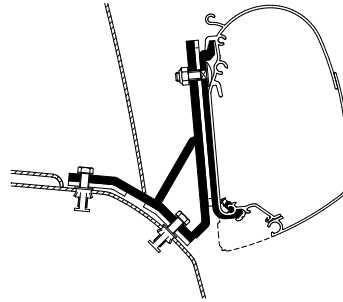

Ducato | Iveco H2 Lift Roof

308960 Set: 3x 17.5 cm

Thule Omnistor: 5200 / 4900