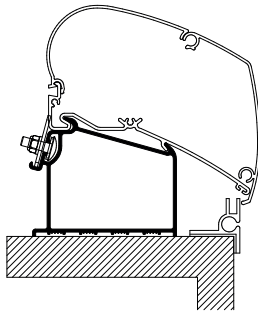

Adapters for roof-mounted awnings

MANUFACTURER CARAVAN

Adria Caravan ≥ 2015

309982 Set: 2x 50 cm + 2x 27 cm