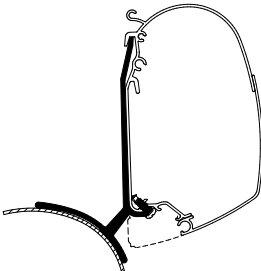

Adapters for wall-mounted awnings

MINIVAN

Renault Trafic | Opel Vivaro 2015-2019 | Nissan Primastar

307996 Set: 2x 50 cm