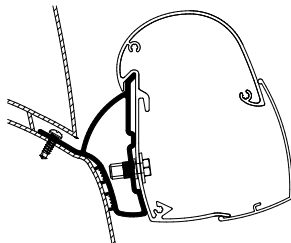

Thule Omnistor: 5200 / 4900

Westfalia Nugget High Roof

309984 Set: 2x 12 cm

Thule Omnistor: 4900 (2.60 m)

Hymer Car 302 - Ducato H1

308659 Set: 2x 12 cm

Thule Omnistor: 5102

Adapters for wall-mounted awnings