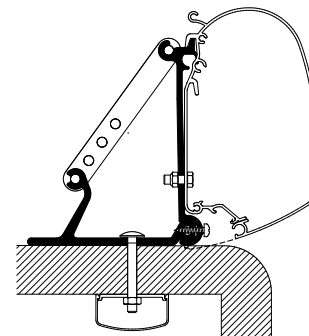

Thule Omnistor: 5200 / 8000 / 4900

Omni Wall

307905 Set: 2x 8 cm + 1x 4 cm

Thule Omnistor: 5200 / 4900 / 2000

Omni Roof

307910 Set: 3x 8 cm

Thule Omnistor: 5200 / 4900 / 2000

Adapters for wall-mounted awnings