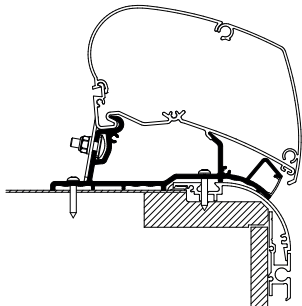

Eriba Nova 2020

- 301906 4.25 m
- 301907 4.50 m
- 301908 5.00 m

Thule Omnistor: 6300 / 6200