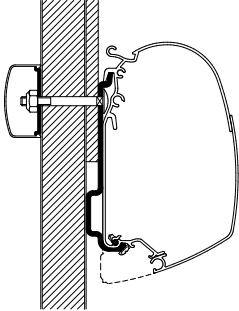

Thule Omnistor: 5200 / 8000 / 4900

Adapters for wall-mounted awnings

MANUFACTURER

Eriba Touring ≤ 2007

307882 Set: 3x 4 cm

Thule Omnistor: 5200 / 4900 / 2000

Eden | Allegro < 2010

307919 Set: 1x 70 cm + 1x 30 cm + 1x 8 cm
 308022 3.50 m
 308023 4.00 m