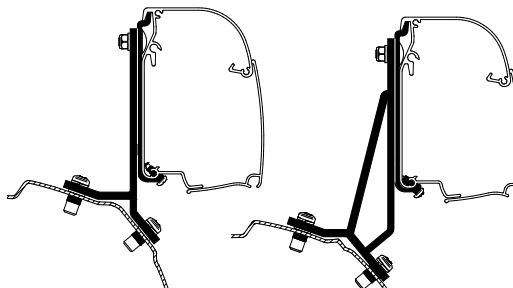

Thule Omnistor 4900 awning + adapter included

301776	2.60 m anthracite 31 - LHD (EU)
301777	2.60 m anthracite 31 - RHD (UK)

NOTE: short wheelbase \geq 2013

PSA Minivan Adapter*

Thule Omnistor 4900 awning + adapter included