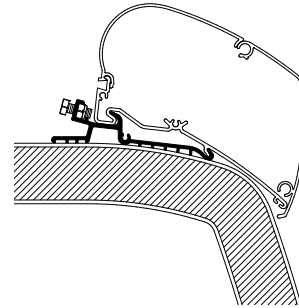

Adapters for roof-mounted awnings

MANUFACTURER MOTORHOME

Hobby Optima Deluxe/Premium LED

301902 Set: 2x 27 cm + 2x 50 cm

New

Thule Omnistor: 9200 / 6300 / 6200

Hymer SX

- 308087 3.50 m
- 308088 4.00 m
- 308089 4.50 m
- 308090 5.00 m
- 308091 5.50 m
- 306800 6.00 m