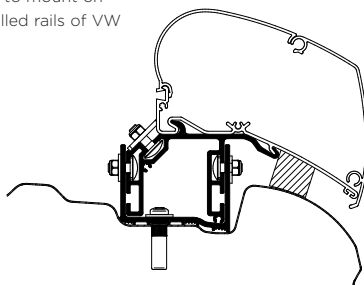

Mercedes Sprinter > 2007 | VW Crafter 2007-2016

308073

Thule Omnistor: 6300 / 6200

Mercedes Sprinter > 2007 | VW Crafter 2007-2016 - OE Track

301668

Thule Omnistor: 6300 / 6200

VW Crafter > 2017 | MAN TGE

Adapter + EPDM + adapter covers
301768 Set: 3x 40 cm - LHD (EU)
301771 Set: 3x 40 cm - RHD (UK)
NOTE: compatible with L3H3 / L4H3 / L5H3
Not possible to mount on
the pre-installed rails of VW