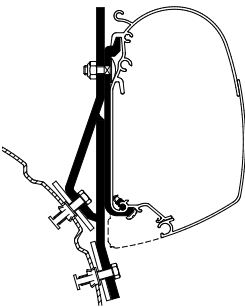

Thule Omnistor: 5200 / 4900

VW T4 Lift Roof

307887 Set: 2x 8 cm