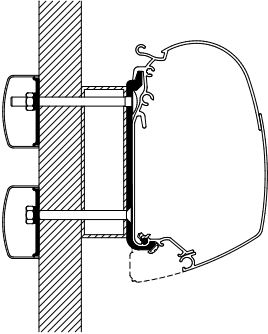

Eden | Allegro | Trigano > 2010

308764 Set: 3x 50 cm

Thule Omnistor: 5200 / 8000 / 4900