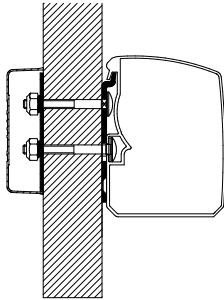

Adapters for wall-mounted awnings

MINIVAN + THULE 3200

Flat Wall

301924