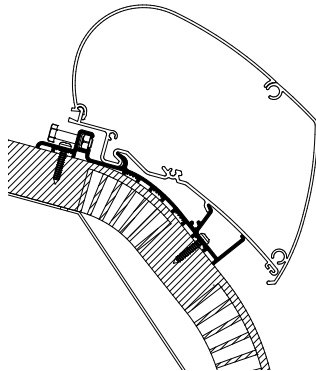

Carthago C-Line ≥ 2014

- 307250 3.50 m
- 307251 4.00 m
- 307252 4.50 m
- 307253 5.00 m
- 307254 5.50 m
- 301439 6.00 m

Thule Omnistor: 9200 / 6300 / 6200