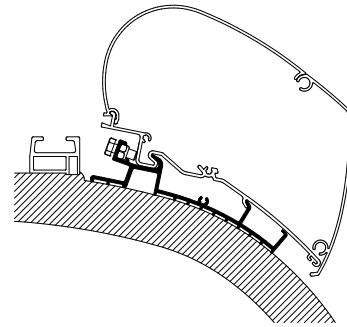

Adapters for roof-mounted awnings

MANUFACTURER MOTORHOME

Autosleepers 2013

- 306794 3.00 m
- 306795 3.50 m
- 306796 4.00 m
- 306797 5.00 m

Thule Omnistor: 9200 / 6300 / 6200

Carthago Chic < 2014

- 309892 3.50 m
- 309888 4.00 m
- 309889 4.50 m
- 309890 5.00 m
- 309891 5.50 m