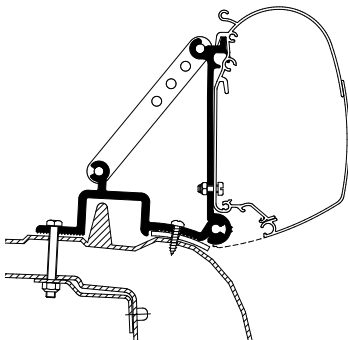

Renault Master 1998-2010

307918 Set: 3x 8 cm

Thule Omnistor: 5200 / 8000 / 4900 / 2000