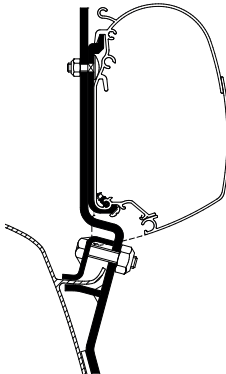

Adapters for wall-mounted awnings

MINIVAN

Renault Trafic | Opel Vivaro 2015-2019 | Nissan Primastar

307996 Set: 2x 50 cm

Thule Omnistor: 5200 / 4900

VW T2 & T3

307880 Set: 2x 8 cm + 1x 4 cm

Thule Omnistor: 5200 / 4900