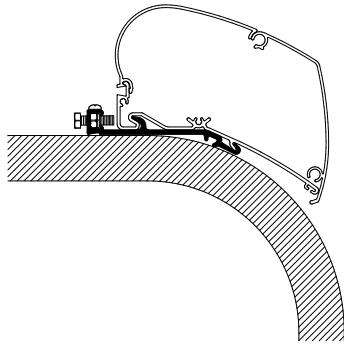

Adapters for roof-mounted awnings

UNIVERSAL

Flat Roof

- 308097   3.00 m
- 308098   3.50 m
- 308099   4.00 m
- 308100   5.50 m
- 306799   6.00 m