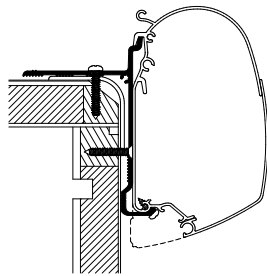

Adapters for wall-mounted awnings

MANUFACTURER

Adria Coral

308007 Set: 2x 30 cm + 2x 8 cm

Thule Omnistor: 5200 / 8000 / 4900