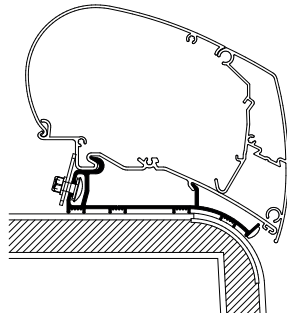

Hymer 2013

- 306951 3.50 m
- 306952 4.00 m
- 306953 4.50 m
- 306954 5.00 m
- 306955 5.50 m
- 306956 6.00 m