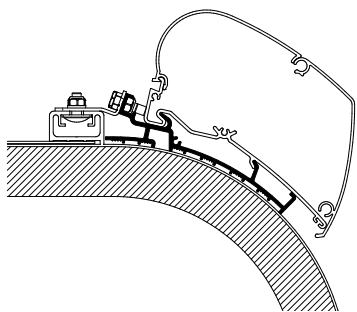

Adapters for roof-mounted awnings

MANUFACTURER MOTORHOME

Rapido Distinction

- 309944 4.50 m
- 301764 5.00 m
- 301765 6.00 m

Thule Omnistor: 9200 / 6300 / 6200

Swift Escape 2017

- 301412 Model 604/695 - 3.00 m
- 301413 Model 622/614/664/685 - 3.50 m
- 301414 Model 674/684/694 - 4.25 m