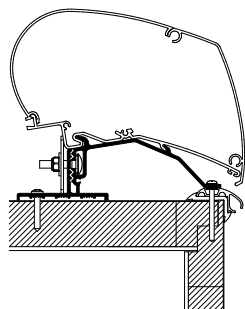

Adapters for roof-mounted awnings

MANUFACTURER CARAVAN

Fendt Split Roof

- 301437 3.00 m
- 301438 3.50 m
- 309913 4.00 m
- 309914 4.50 m

Thule Omnistor: 9200 / 6300 / 6200