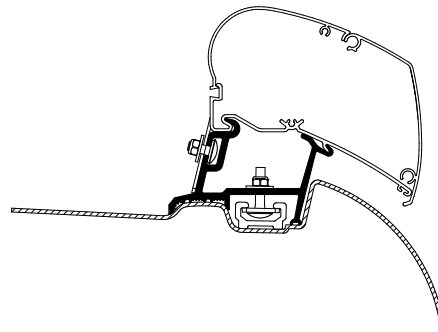

Mercedes Sprinter > 2007 | VW Crafter 2007-2016

308073

Thule Omnistor: 6300 / 6200

Mercedes Sprinter > 2007 | VW Crafter 2007-2016 - OE Track

301668

Thule Omnistor: 6300 / 6200

VW Crafter > 2017 | MAN TGE

Adapter + EPDM + adapter covers
301768 Set: 3x 40 cm - LHD (EU)
301771 Set: 3x 40 cm - RHD (UK)
NOTE: compatible with L3H3 / L4H3 / L5H3
Not possible to mount on
the pre-installed rails of VW