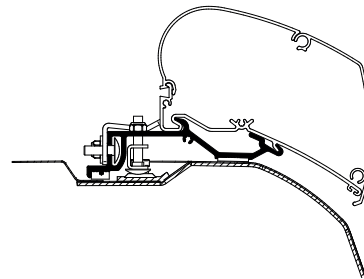

Thule Omnistor: 6300 / 6200