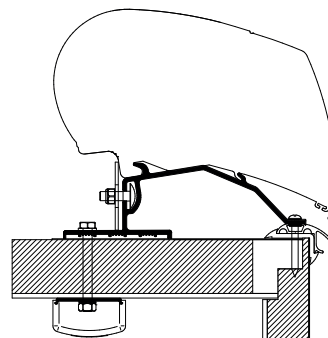

LMC Caravan Roof Adapter Kit

- 307064

Thule Omnistor: 9200 / 6300 / 6200