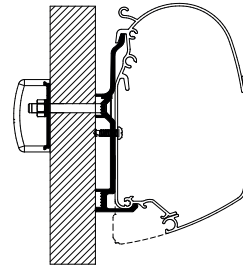

MANUFACTURER

Adria Coral

308007 Set: 2x 30 cm + 2x 8 cm

Thule Omnistor: 5200 / 8000 / 4900

Bürstner Adapter 2017

301680 Set: 2x 40 cm + 2x 8 cm

Thule Omnistor: 5200

Bürstner Adapter