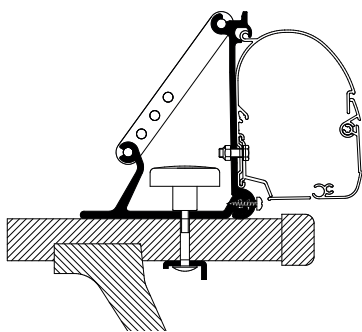

Adapters for wall-mounted awnings

UNIVERSAL

Omni Auto

307912 Set: 2x 8 cm

Thule Omnistor: 5200 / 8000 / 2000