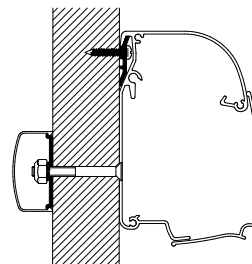

UNIVERSAL

Omni Auto

307912 Set: 2x 8 cm

Thule Omnistor: 5200 / 8000 / 2000

Rail Bracket

309854 4.00 m: 10 pcs
309855 4.50 m: 10 pcs

Thule Omnistor: 5200 / 8000 / 4900

Adapters for wall-mounted awnings