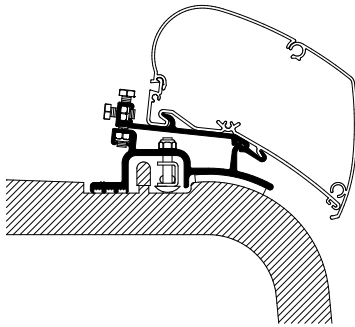

Thule Omnistor: 9200 / 6300 / 6200

LMC Caravan Roof Adapter Kit

- 307064

Thule Omnistor: 9200 / 6300 / 6200

Adapters for roof-mounted awnings

VAN

Ducato | Jumper | Boxer 1994-2006

Adapter + EPDM
308058