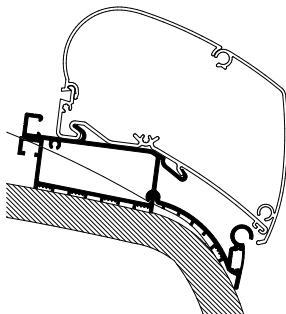

Thule Omnistor: 6300 / 6200

Eriba Touring 820

- 301682 5.00 m

Thule Omnistor: 9200 / 6300 / 6200

Eriba Touring > 2008

- Adapter + LED
- 307392 2.80 m Triton
 - 307391 3.25 m Troll
- NOTE:** Exclusively via Hymer Eriba Touring Dealer