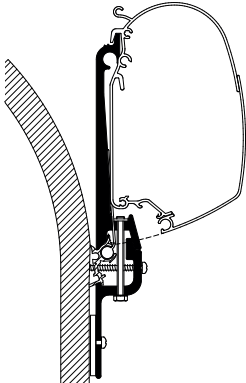

Adapters for wall-mounted awnings

MANUFACTURER

Eriba Touring ≤ 2007

307882 Set: 3x 4 cm

Thule Omnistor: 5200 / 4900 / 2000