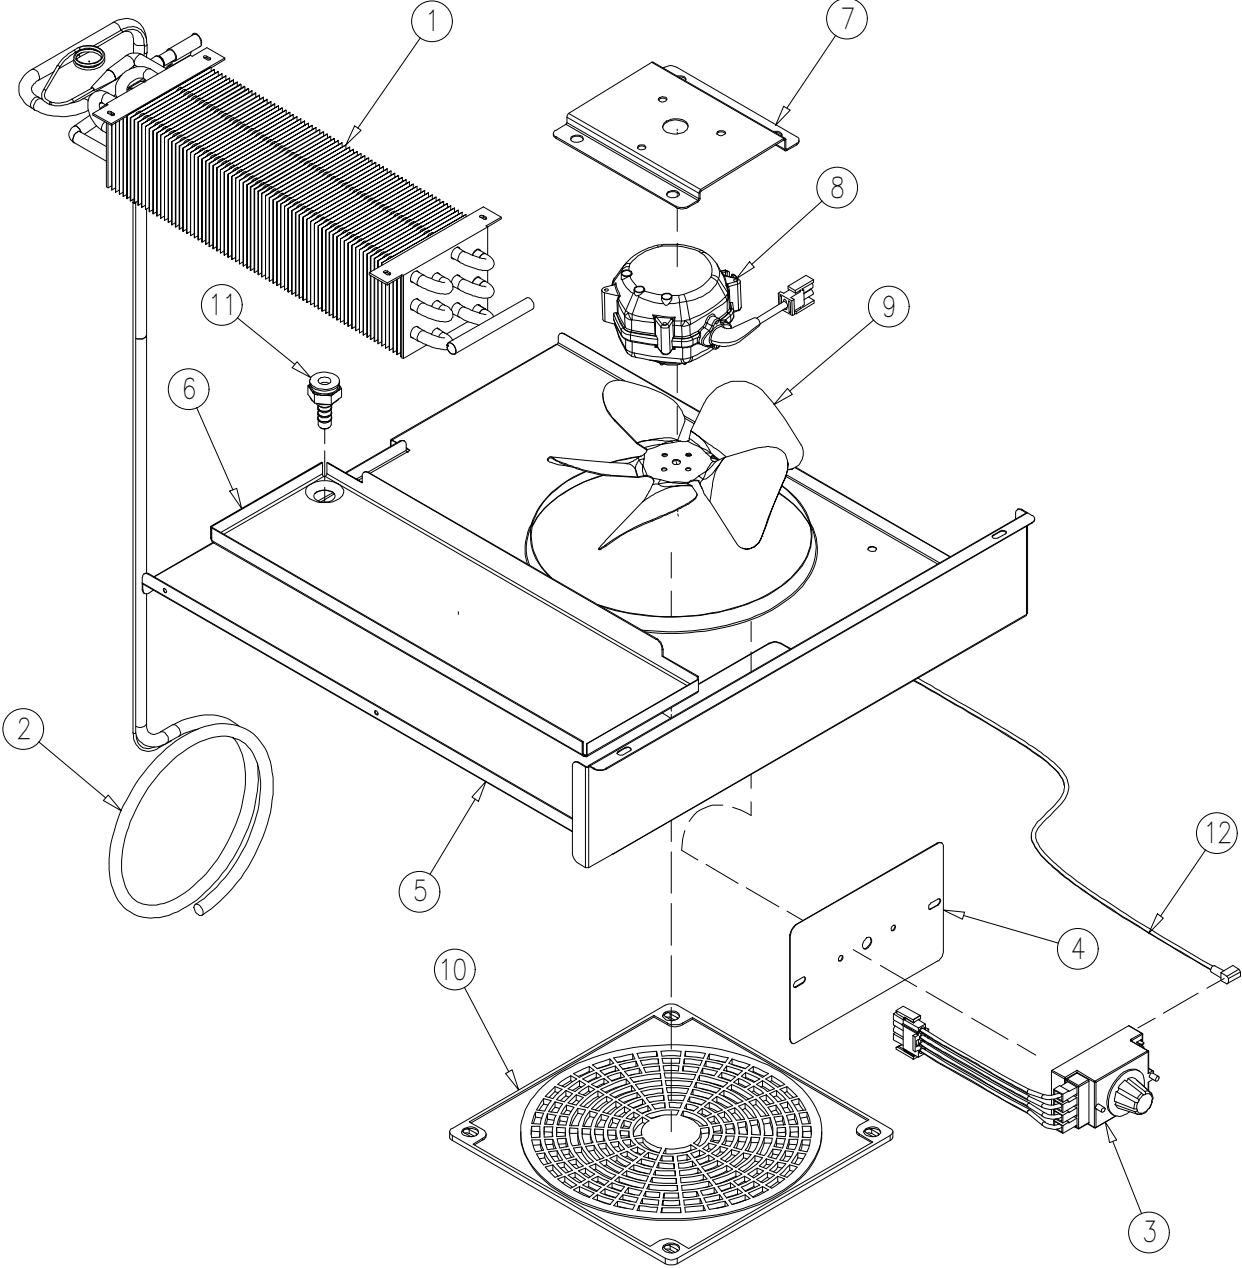

MAIN ASSEMBLY

RM-7-HC

MAIN ASSEMBLY

<i>Item No.</i>	<i>Description</i>	<i>Part No.</i>	<i>Quantity per cooler</i>
1	EVAPORATOR ASSEMBLY	OT-EV-0024	1
2	CONDENSING UNIT ASSEMBLY	OT-UN-0028	1
3	DOOR ASSEMBLY	OT-PT-0614	1
4	PILASTER 48"	PI-5	2
5	FLAT SHELF	SH-169-G-FE	2
6	FLOOR FLAT SHELF	SH-170-G-FE	1
7	SHELF CLIPS	CL-51-SS-E	8
8	LEGS	LG-27	4
9	BACK GRILL	SH-0278-G-GR	1
10	MAGNETIC SWITCH	EL-306	1
11	THERMOMETER	TH-1-E	1

EVAPORATOR ASSEMBLY

EVAPORATOR ASSEMBLY

<i>Item No.</i>	<i>Description</i>	<i>Part No.</i>	<i>Quantity per cooler</i>
1	EVAPORATOR	CO-253	1
2	HEAT EXCHANGER	TUB-0869	1
3	ELECTRONIC THERMOSTAT KIT	CT-194-SOL-078 (K)*	1
4	THERMOSTAT BRACKET	OT-21660	1
5	BAFFLE	OT-22435	1
6	EVAPORATOR DRAIN PAN	OT-8785	1
7	EVAPORATOR FAN MOTOR BRACKET	OT-9792	1
8	EVAPORATOR FAN MOTOR	FA-41	1
9	EVAPORATOR FAN BLADE	FA-2-EBM	1
10	FAN GUARD	FA-62	1
11	PLASTIC DRAIN	DR-1-P	1
12	TEMPERATURE SENSOR	CT-196-2-SOL	1