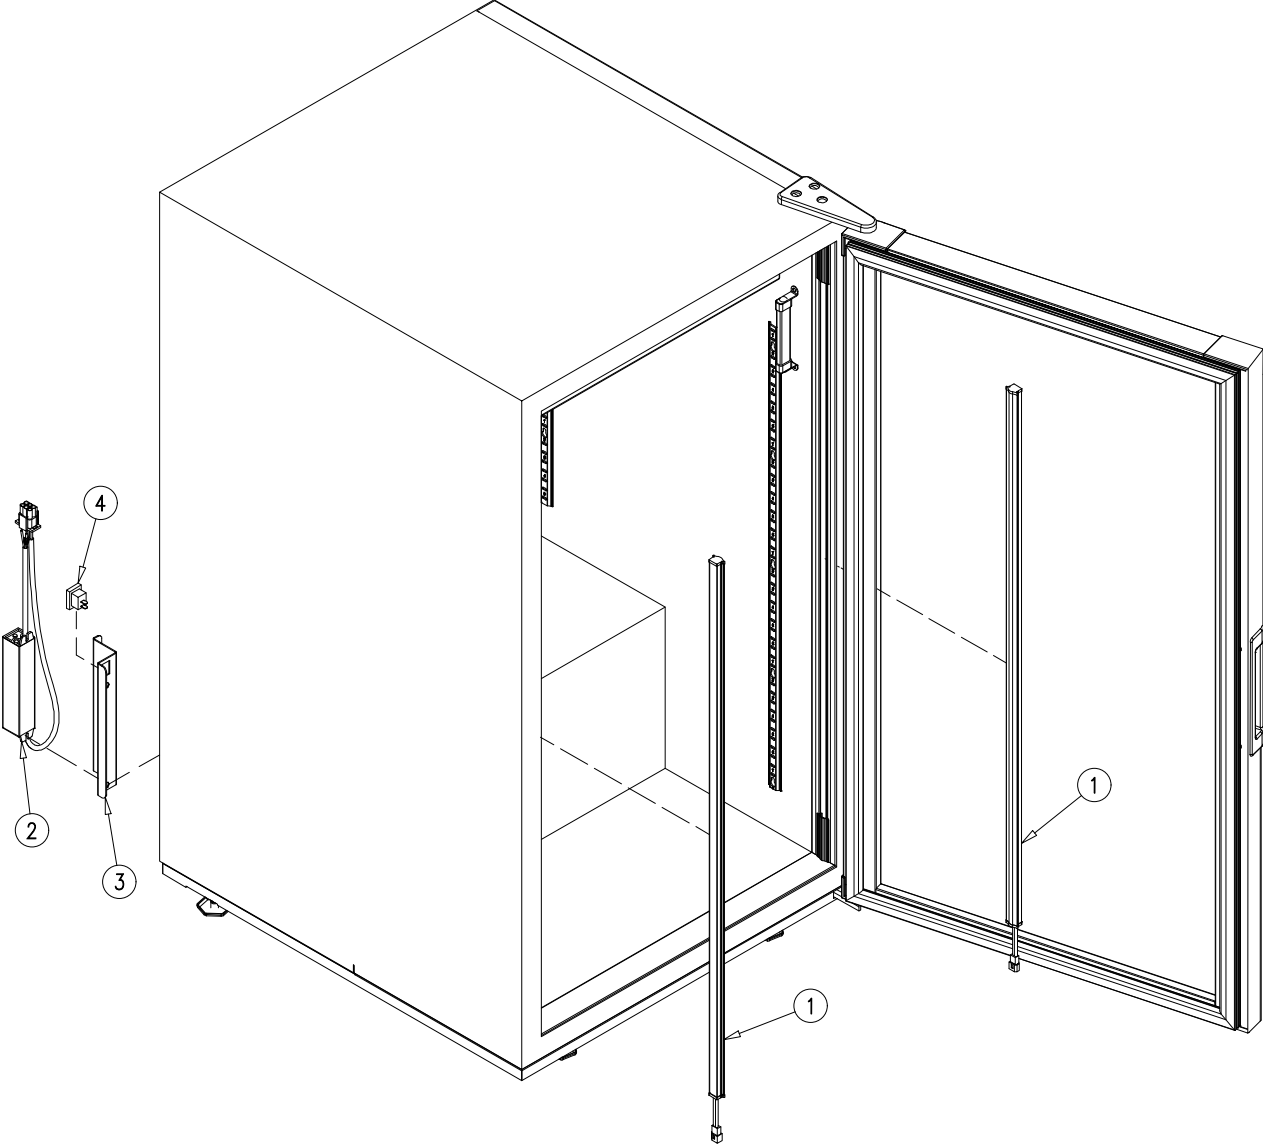

LIGHTING SYSTEM

LIGHTING SYSTEM

<i>Item No.</i>	<i>Description</i>	<i>Part No.</i>	<i>Quantity per cooler</i>
1	29 9/16" LED LAMP STRIP	EL-147	2
2	1.25 Amp LED DRIVER	OT-EL-151-T	1
3	LIGHT SWITCH BRACKET	OT-22581	1
4	LIGHT SWITCH	EL-305	1