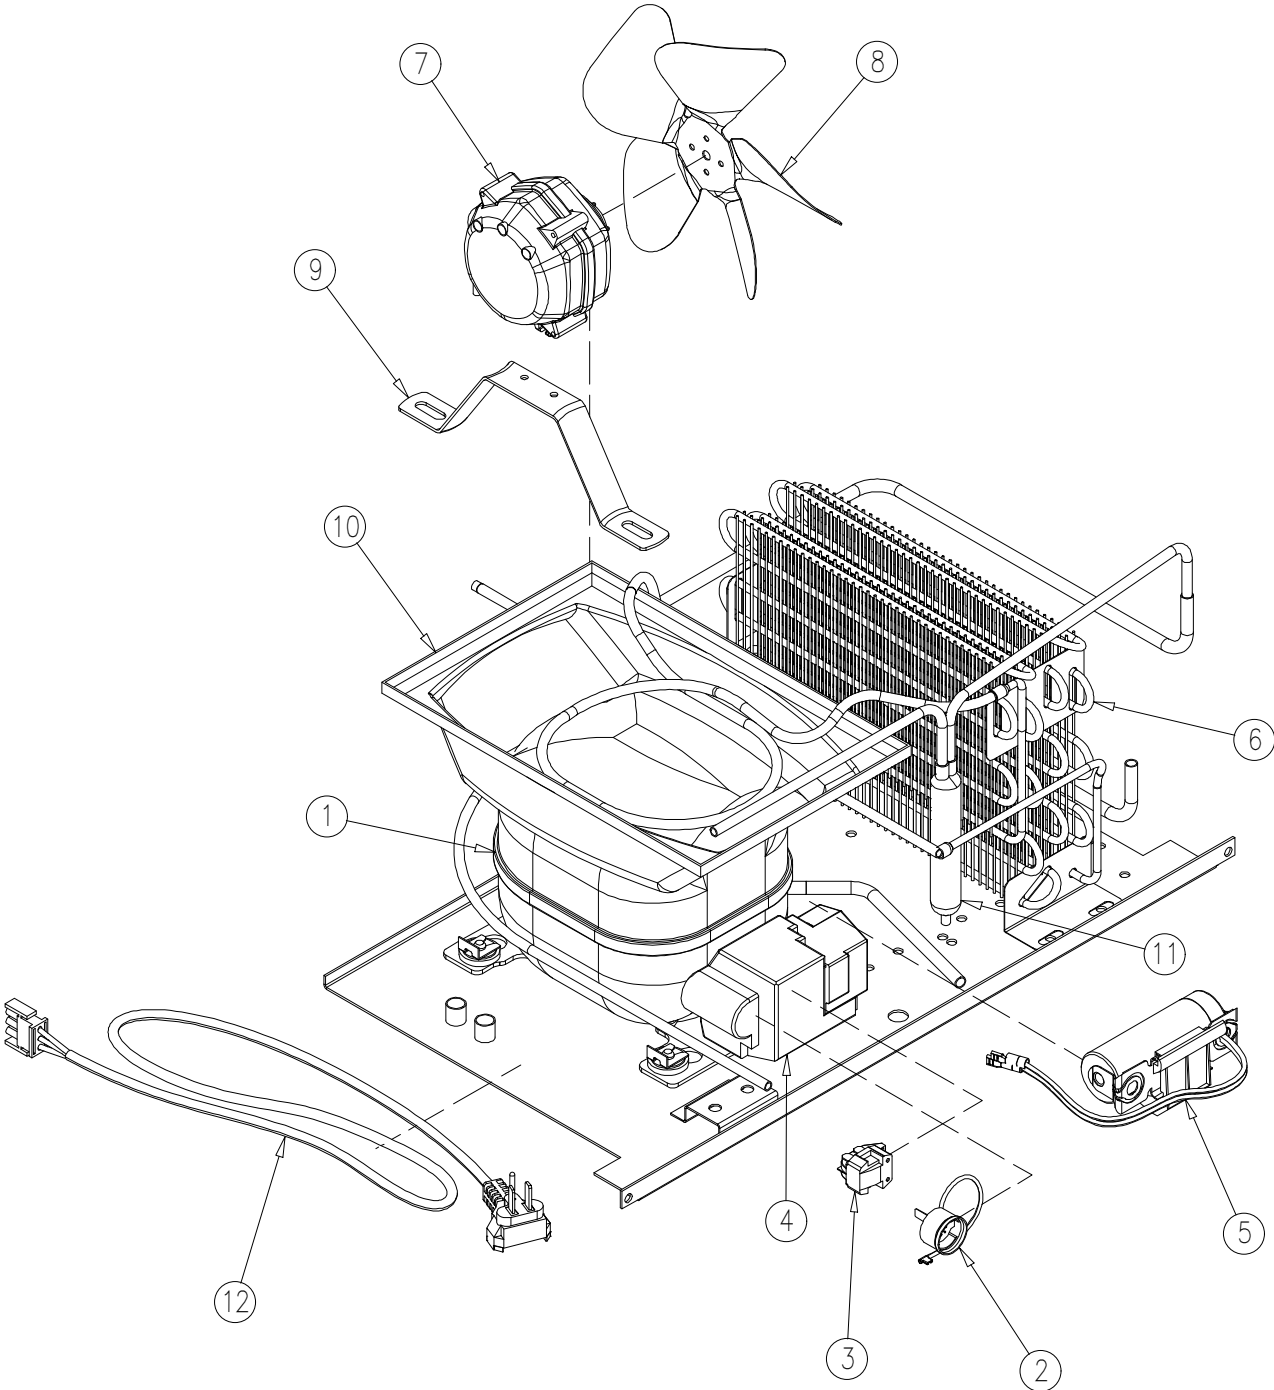

MAIN ASSEMBLY

RM-7-HC

MAIN ASSEMBLY

<i>Item No.</i>	<i>Description</i>	<i>Part No.</i>	<i>Quantity per cooler</i>
1	EVAPORATOR ASSEMBLY	OT-EV-0024	1
2	CONDENSING UNIT ASSEMBLY	OT-UN-0028	1
3	DOOR ASSEMBLY	OT-PT-0614	1
4	PILASTER 48"	PI-5	2
5	FLAT SHELF	SH-169-G-FE	2
6	FLOOR FLAT SHELF	SH-170-G-FE	1
7	SHELF CLIPS	CL-51-SS-E	8
8	LEGS	LG-27	4
9	BACK GRILL	SH-0278-G-GR	1
10	MAGNETIC SWITCH	EL-306	1
11	THERMOMETER	TH-1-E	1

EVAPORATOR ASSEMBLY

EVAPORATOR ASSEMBLY

<i>Item No.</i>	<i>Description</i>	<i>Part No.</i>	<i>Quantity per cooler</i>
1	EVAPORATOR	CO-253	1
2	HEAT EXCHANGER	TUB-0869	1
3	ELECTRONIC THERMOSTAT KIT	CT-194-SOL-078 (K)*	1
4	THERMOSTAT BRACKET	OT-21660	1
5	BAFFLE	OT-22435	1
6	EVAPORATOR DRAIN PAN	OT-8785	1
7	EVAPORATOR FAN MOTOR BRACKET	OT-9792	1
8	EVAPORATOR FAN MOTOR	FA-41	1
9	EVAPORATOR FAN BLADE	FA-2-EBM	1
10	FAN GUARD	FA-62	1
11	PLASTIC DRAIN	DR-1-P	1
12	TEMPERATURE SENSOR	CT-196-2-SOL	1

* THE PART NUMBER CT-194-SOL-078 (K) INCLUDES:

THERMOSTAT CT-194-SOL
TEMPERATURE SENSOR CT-196-2-SOL (Item No. 13)
DOOR SWITCH HARNESS CONTROL OT-AR-5022
HARNESS CONTROL OT-AR-4800

CONDENSING UNIT ASSEMBLY