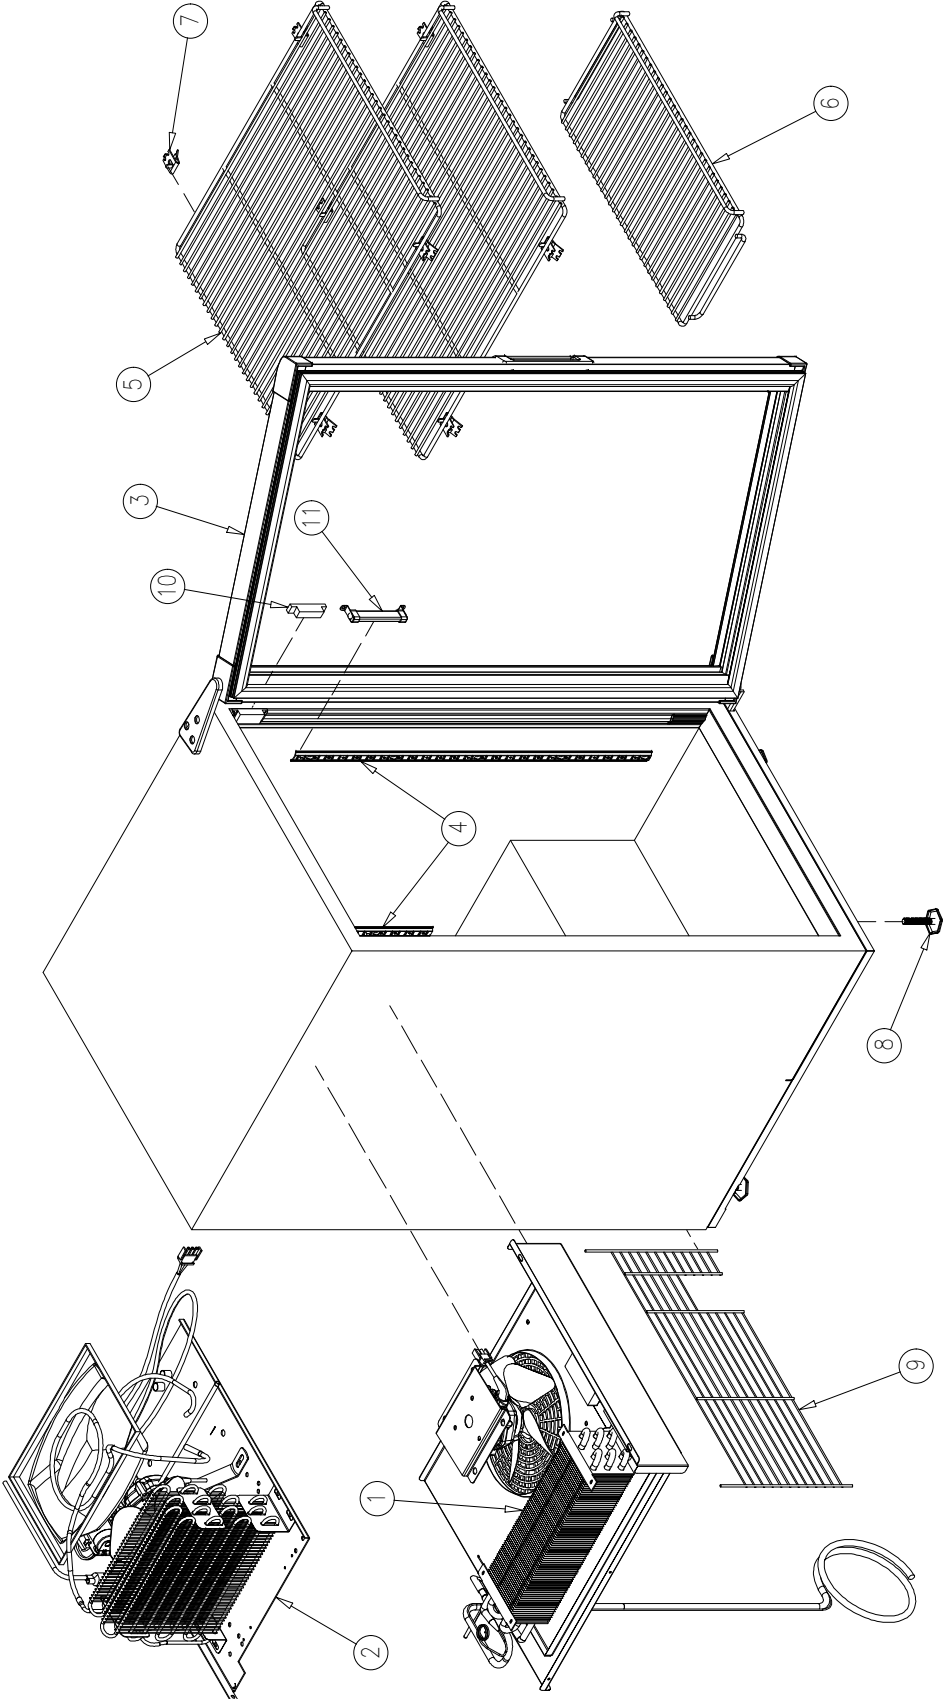

HOSHIZAKI

Parts List

Glass Door Merchandiser

Model

RM-7-HC

hoshizakiamerica.com

Number: RM-7-HC
Issued: 06-15-2017
Revised: 03-01-2021

TABLE OF CONTENTS

MAIN ASSEMBLY	3
EVAPORATOR ASSEMBLY	5
CONDENSING UNIT ASSEMBLY	7
DOOR ASSEMBLY	9
LIGHTING SYSTEM.....	11

NOTE:

To order spare parts, always include the following information:

- *Model Number* _____
- *Serial Number* _____

MAIN ASSEMBLY

RM-7-HC

MAIN ASSEMBLY

<i>Item No.</i>	<i>Description</i>	<i>Part No.</i>	<i>Quantity per cooler</i>
1	EVAPORATOR ASSEMBLY	OT-EV-0024	1
2	CONDENSING UNIT ASSEMBLY	OT-UN-0028	1
3	DOOR ASSEMBLY	OT-PT-0614	1
4	PILASTER 48"	PI-5	2
5	FLAT SHELF	SH-169-G-FE	2
6	FLOOR FLAT SHELF	SH-170-G-FE	1
7	SHELF CLIPS	CL-51-SS-E	8
8	LEGS	LG-27	4
9	BACK GRILL	SH-0278-G-GR	1
10	MAGNETIC SWITCH	EL-306	1
11	THERMOMETER	TH-1-E	1

EVAPORATOR ASSEMBLY

EVAPORATOR ASSEMBLY

<i>Item No.</i>	<i>Description</i>	<i>Part No.</i>	<i>Quantity per cooler</i>
1	EVAPORATOR	CO-253	1
2	HEAT EXCHANGER	TUB-0869	1
3	ELECTRONIC THERMOSTAT KIT	CT-194-SOL-078 (K)*	1
4	THERMOSTAT BRACKET	OT-21660	1
5	BAFFLE	OT-22435	1
6	EVAPORATOR DRAIN PAN	OT-8785	1
7	EVAPORATOR FAN MOTOR BRACKET	OT-9792	1
8	EVAPORATOR FAN MOTOR	FA-41	1
9	EVAPORATOR FAN BLADE	FA-2-EBM	1
10	FAN GUARD	FA-62	1
11	PLASTIC DRAIN	DR-1-P	1
12	TEMPERATURE SENSOR	CT-196-2-SOL	1