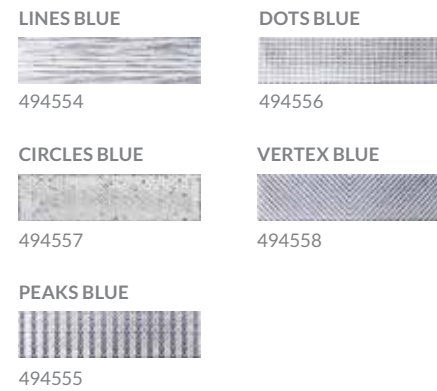

DECOR 3×12 IN. | GLOSS