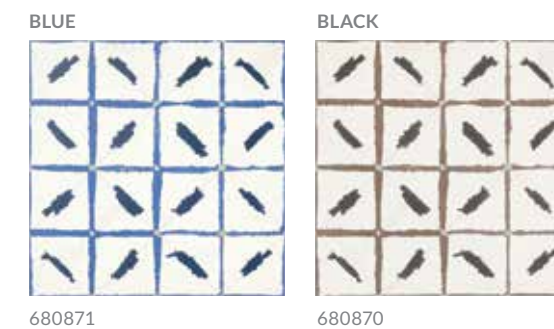

annie selke™ | IKAT

A boldly bohemian family of tiles, Ikat redefines pattern. Inspired by Indonesian fabric-dyeing techniques and vintage block prints, the handmade look of Aylin, Shadow and Ikat brings an authentic and artistic quality to walls and floors. Create a framed statement piece or a fully patterned floor to bring the Ikat collection to life.

- A. Ikat Black 20×20 in., 680870
- B. Shadow Navy 6×6 in., 680829
- C. Artisanal Smokey Blue Pencil, 496140
- D. Artisanal White Moldura, 496118
- E. Artisanal White 3×12 in., 496070
- F. Aylin Blue 20×20 in., 680873

IKAT 20×20 IN. | MATTE