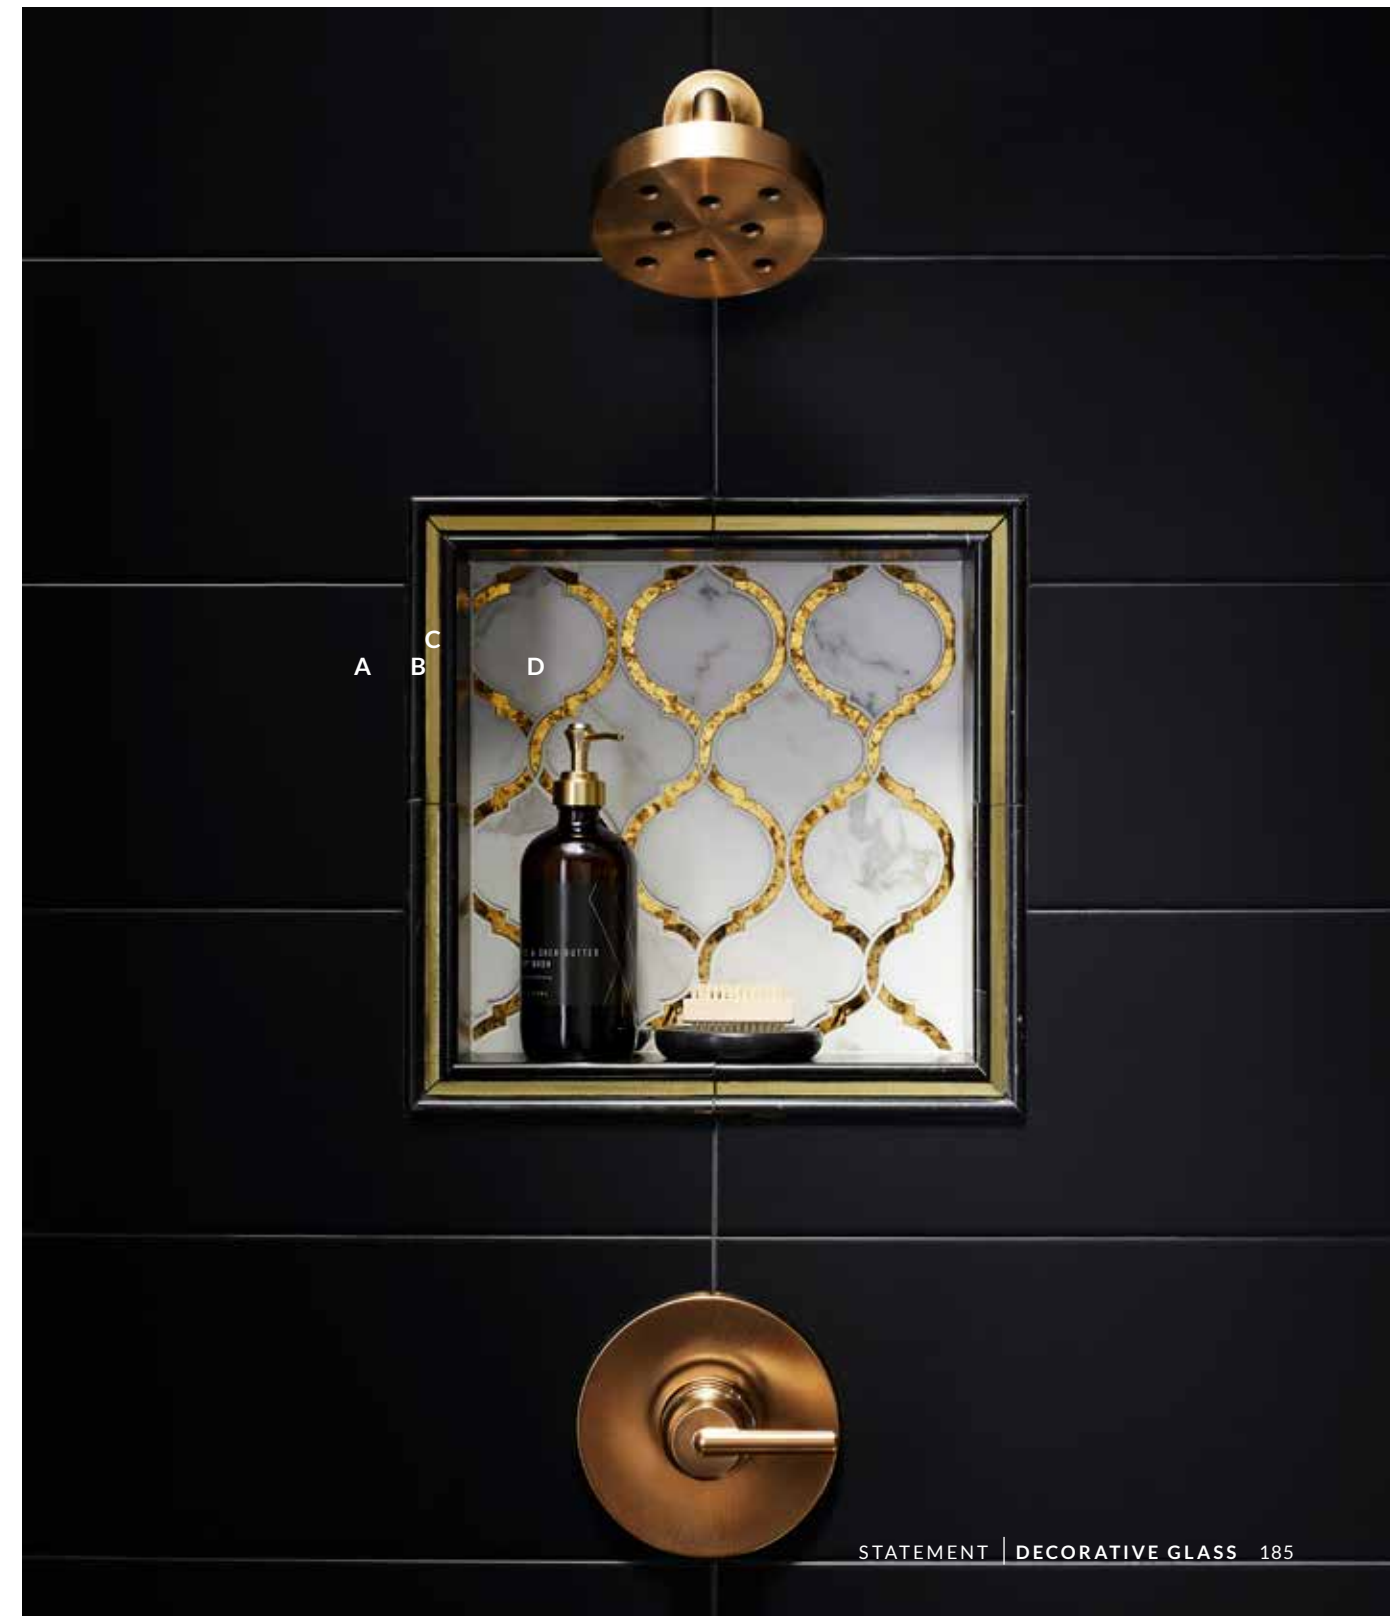

GOLD

616134

BEACHWALK

The contrast between cool greys and colorful glass patterned with movement defines the color palette of these unique mosaics. Our Beachwalk mosaics create interesting geometry and motion with their designs. Add interest and shape to a kitchen backsplash, bathroom wall or anywhere you want to evoke cool tones and subtle color.