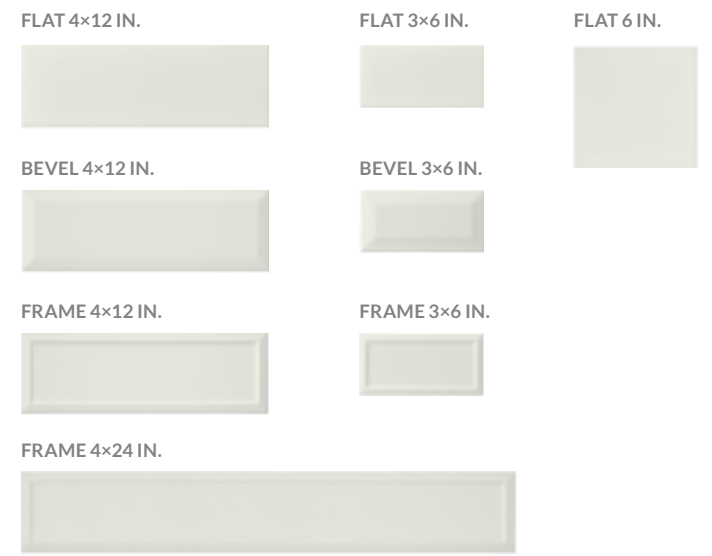

IMPERIAL COLLECTION

Discover your perfect space with the Imperial collection. With over 600 pieces, this ceramic collection provides a color for every personality and style. The endless array of soft hues and bold accents brings an artistic sense of elegance to your home. Display any of the stunning tones featured in Imperial to add a delightful design to any space.

FIELD TILE