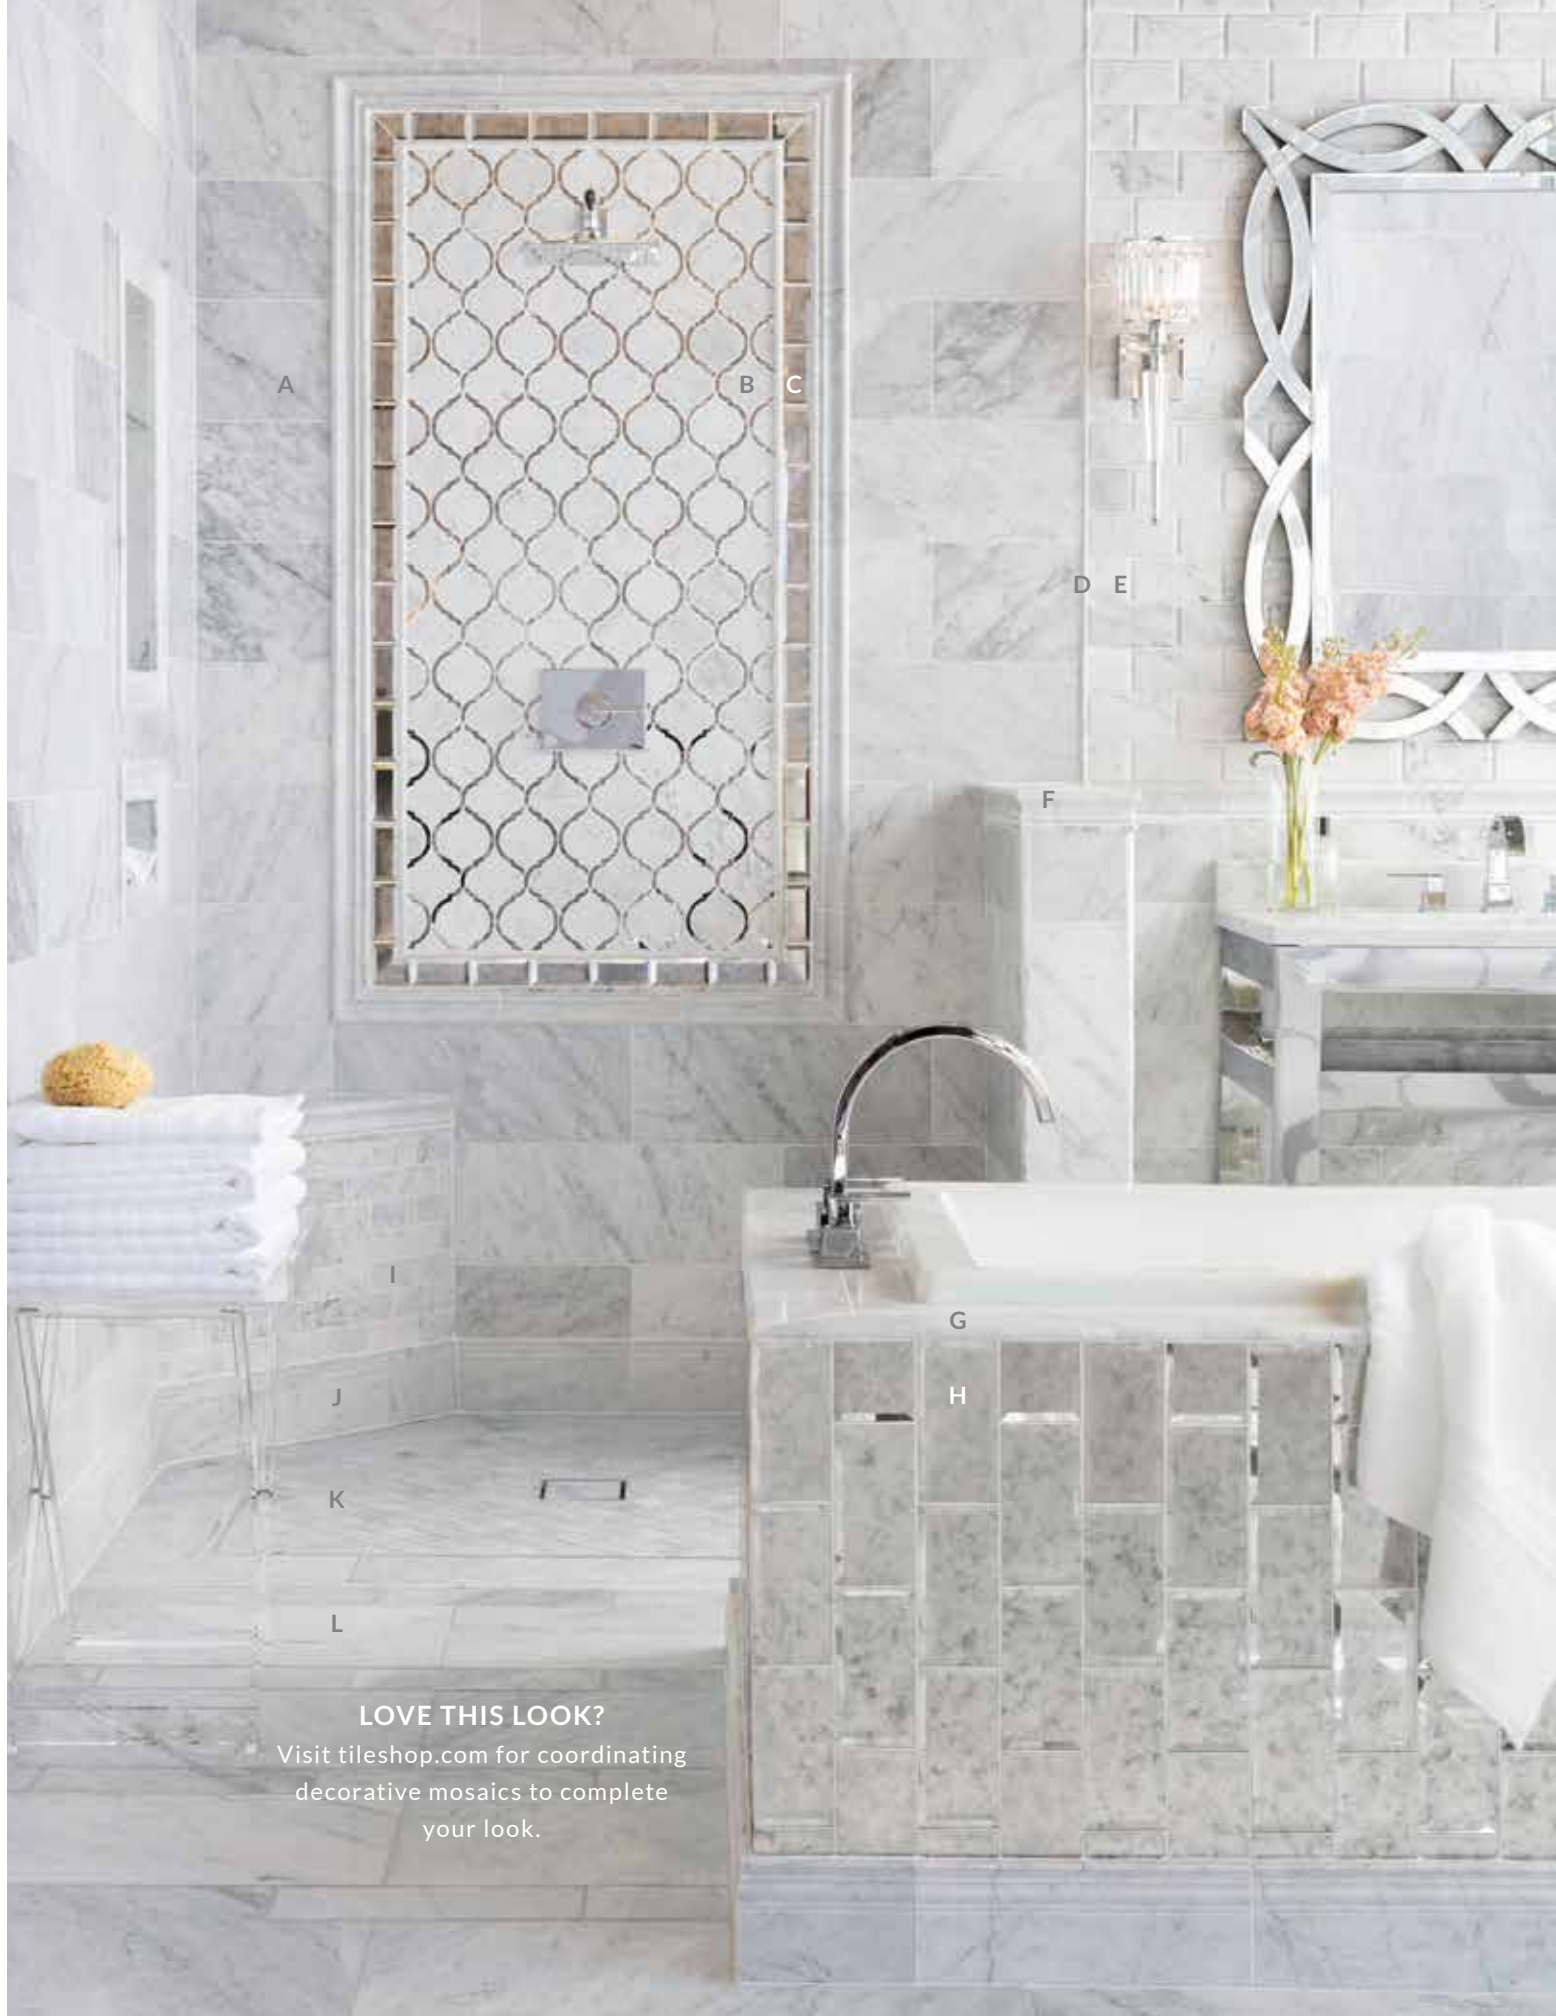

Polished | 659994
OC | 659995

Polished | 659998
OC | 659999

Polished | 659996
OC | 659997

Polished | 650284

Polished | 650285

CURB 6.5x42x0.75 IN.

Polished | 650286

- A. Firenze Carrara Honed 8×20 in., 650212
- B. Camilla with Mirror, 650016
- C. Antique Mirror Bevel Amalfi, 615780
- D. Firenze Carrara Honed Somerset, 650220
- E. Firenze Carrara Honed Essex 3×6 in., 650215
- F. Firenze Carrara Honed Barnes, 650219
- G. Firenze Carrara Honed Bullnose, 650221
- H. Antique Mirror Bevel 3×6 in., 615774
- I. Firenze Carrara Polished Amalfi, 650206
- J. Firenze Carrara Polished Skirting, 650210
- K. Firenze Carrara Polished Mosaic, 2 in., 650024
- L. Firenze Carrara Polished 4×12 in., 650202

LOVE THIS LOOK?
Visit tileshop.com for coordinating decorative mosaics to complete your look.

FIRENZE CARRARA

Marble tile is timeless for a reason, and the Firenze Carrara collection is a perfect example of why it's so beloved. Sourced directly from Italian quarries, these tiles are made of either polished or honed white stone with different shades of grey veining throughout. The variation in the coloring is part of what makes this stone so unique. Add elegance and style to kitchens and bathrooms with the truest expression of this high-quality stone that is a great value, too.

FIELD TILE

18×18 IN.

Polished | 650252
Honed | 650253

12×24 IN.

Polished | 650201
Honed | 650213

8×20 IN.

Polished | 650200
Honed | 650212

4×12 IN.

Polished | 650202
Honed | 650214

3×6 IN.

Polished | 650350
Honed | 650351

ESSEX 3×6 IN.

Polished | 650203
Honed | 650215

MOSAICS

2 IN.

Polished | 650204
Honed | 650216

AMALFI

Polished | 650206
Honed | 650218

HEX 2 IN.

Polished | 650205
Honed | 650217

Don't forget to check out pages 250-281 for beautiful waterjet mosaics that coordinate with this collection.

TRIM & ACCESORIES

SOMERSET

Polished | 650208
Honed | 650220

DURAND

Polished | 650634
Honed | 650635

BULLNOSE

Polished | 650209
Honed | 650221

BARNES

Polished | 650207
OC | 650638

Honed | 650219
OC | 650639

CAPITAL

Polished | 650636
OC | 650640

Honed | 650637
OC | 650641

CORSICA

Polished | 650644
Honed | 650645

SKIRTING

Polished | 650210
OC | 650642

Honed | 650222
OC | 650643

FLAT CORNER SHELF

Polished | 650211
Honed | 650259

SEAT

Polished | 650256
Honed | 650260

THRESHOLD 4.5×36×0.75 IN.

Polished | 650257

CURB 6.5×42×0.75 IN.

Honed | 650262