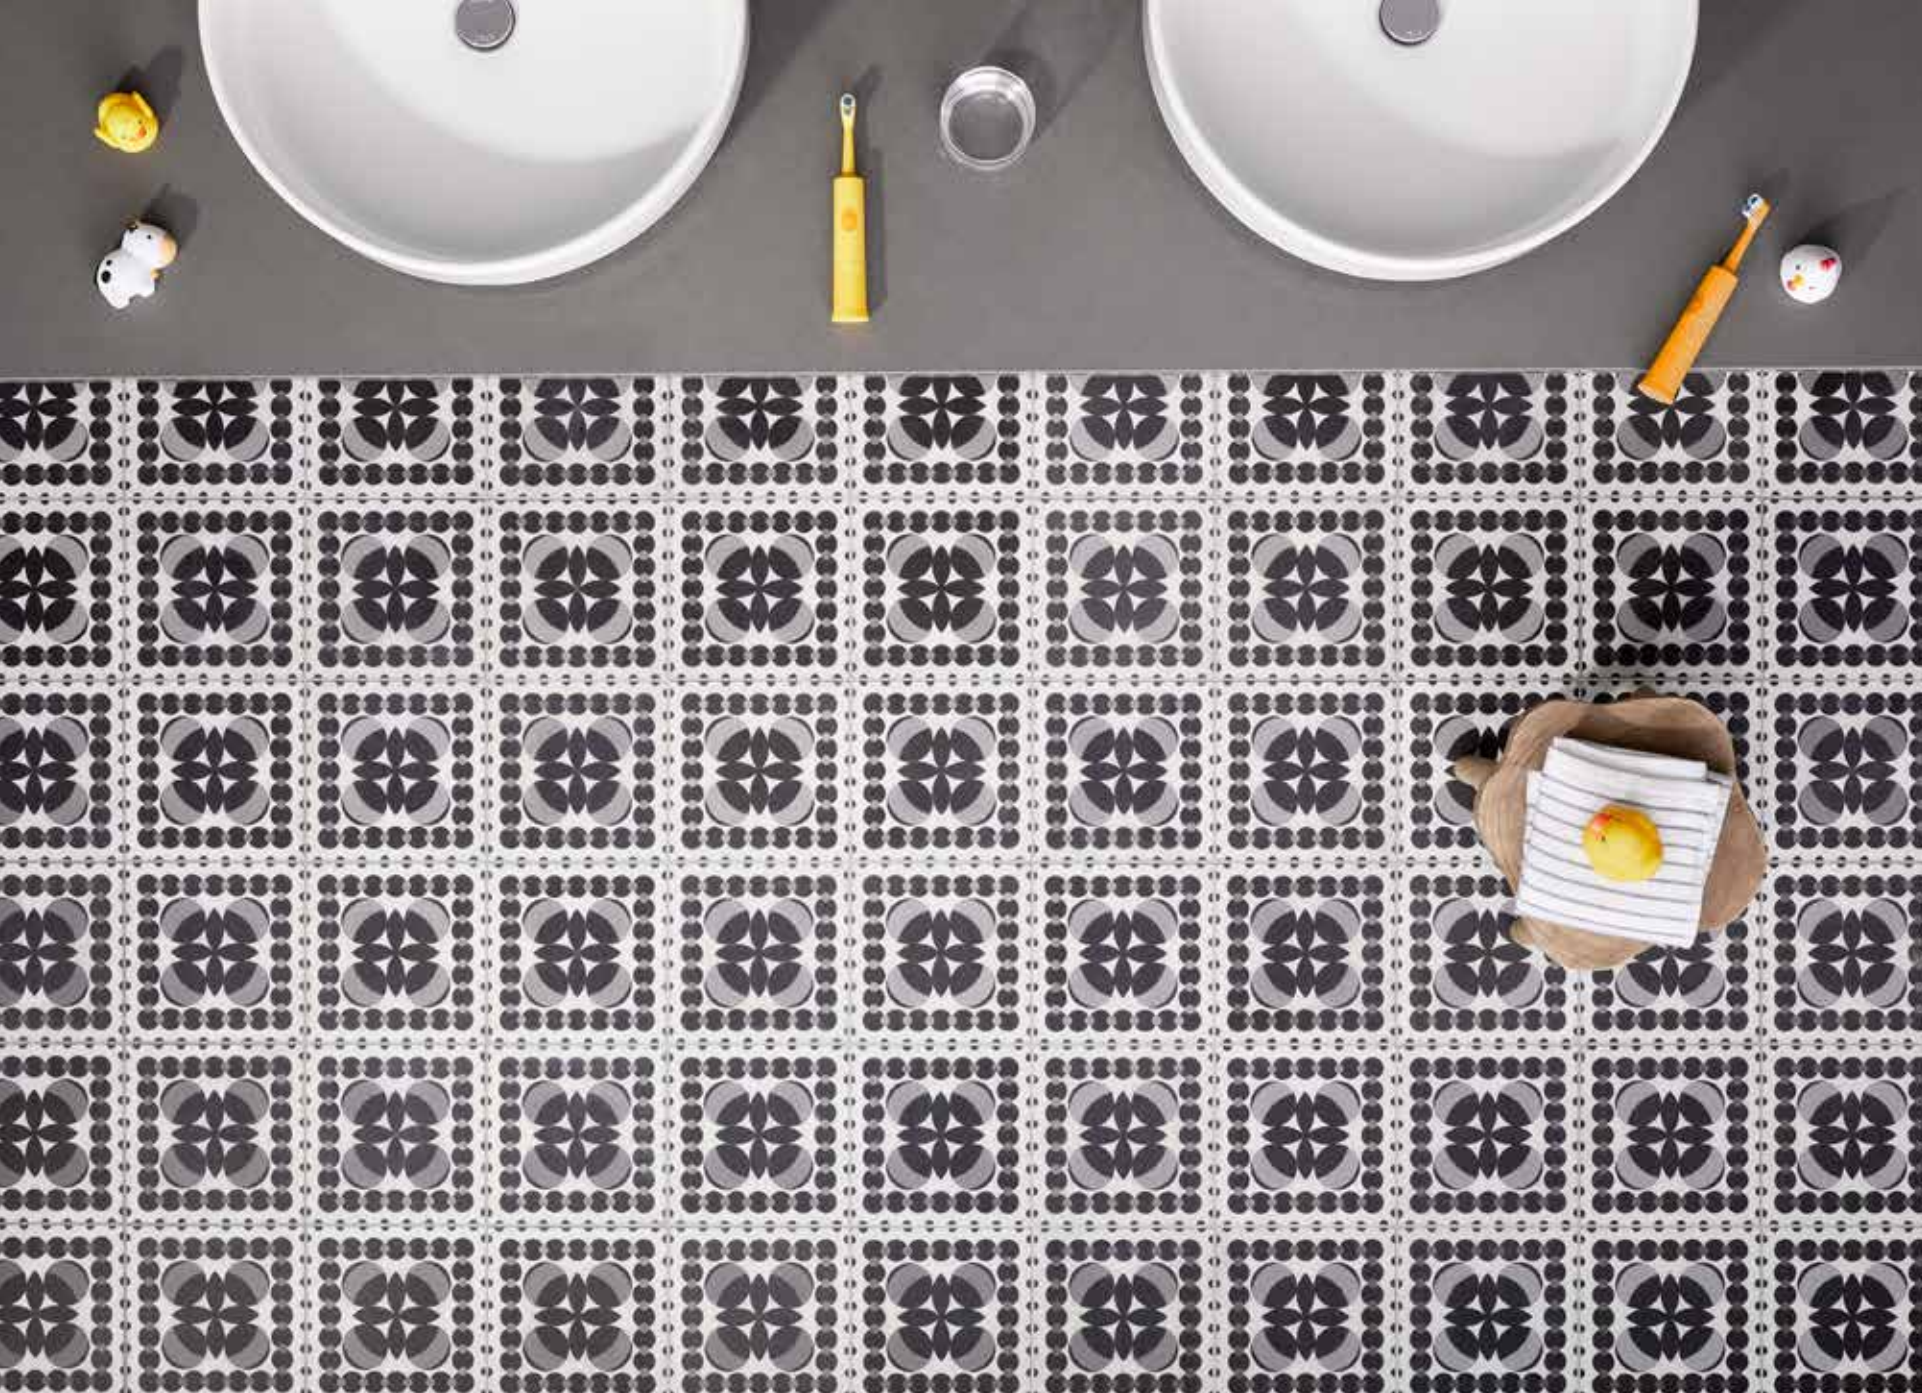

8x8 IN. | MATTE

680712

LIKE WHAT YOU SEE?

There are more great ideas where that came from! Visit tileshop.com to view more patterns that can be created with this tile.

VEGA

Add some captivating personality to your home with this lively pattern that features shades of black, white and grey. This 8" x 8" encaustic tile design uses an array of circular shapes in a variety of sizes that create an alluring pattern that will draw attention and make an impact.