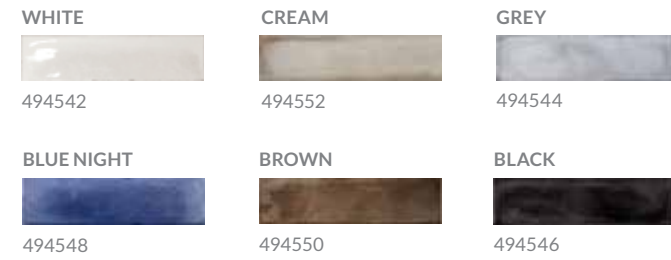

SPLENDOURS

The Splendours collection is broad and diverse, taking traditional shapes and styles a step further. Glossy subway tiles, coordinating trims and fabric-look geometric, polka dot and lace patterns are all included in this ceramic series. Whether adding bold interest to an accent wall or going with an all-over neutral color, the imperfect, handmade look of Splendours is sure to please.

3×12 IN. | GLOSS