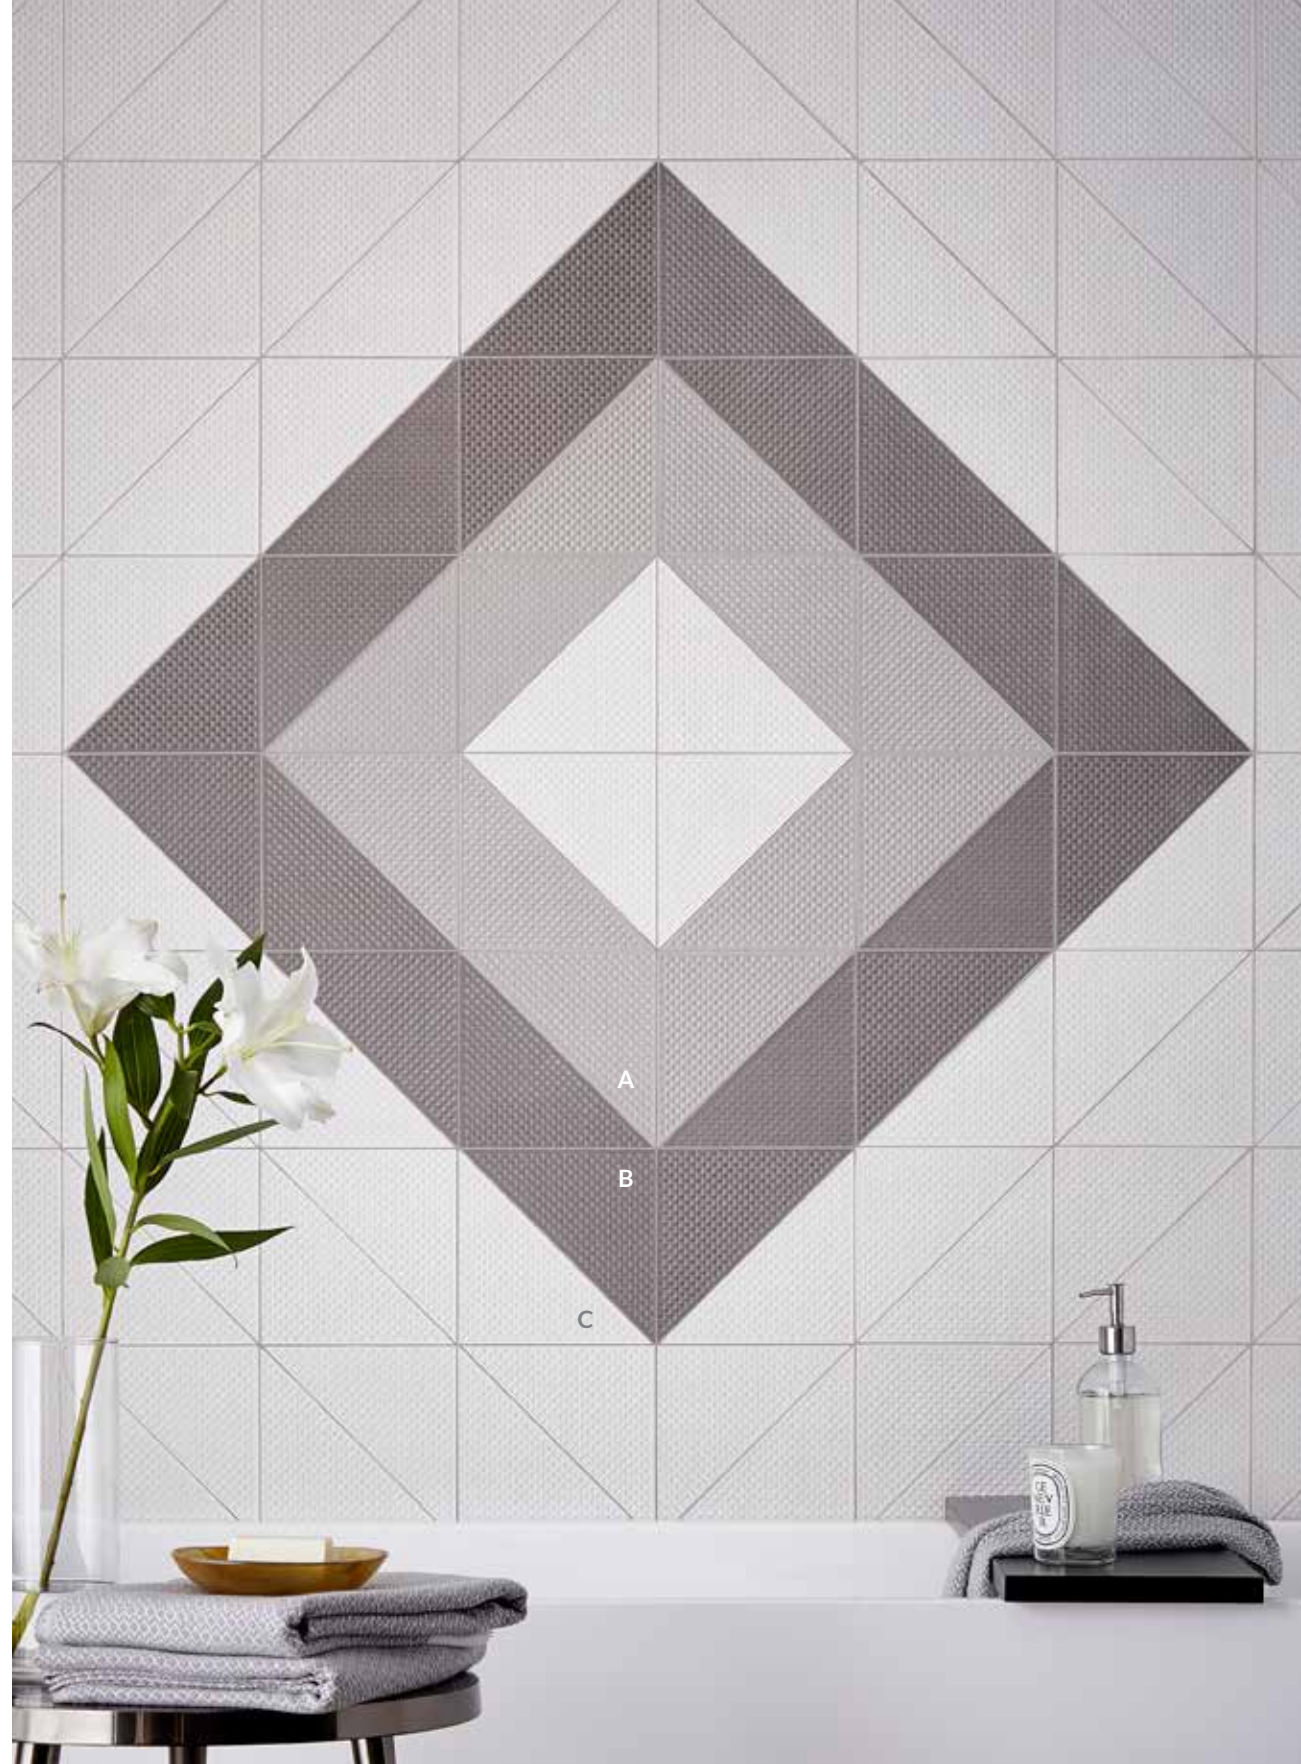

CONNECT
A. Soft Grey, 495817
B. Grey, 495818
C. White, 495816

CONNECT

Aiming to highlight a sense of connection between different pieces, the Connect Tri porcelain wall tile series strives to bring a new sense of inventiveness to the home. The 7" x 7" triangular tiles encourage imagination through customization, mixing and daring creativity. Explore the six different shades and hues of this contemporary series to achieve a truly unique space.

7x7 IN.

WHITE

Matte | 495816

SOFT GREY

Matte | 495817

GREY

Matte | 495818

STEEL

Metallic | 495815

OFF WHITE

Gloss | 495820

BLUE

Gloss | 495819

READY FOR MORE INSPIRATION?
Visit tileshop.com to see the gorgeous patterns these tiles create in their full glory.