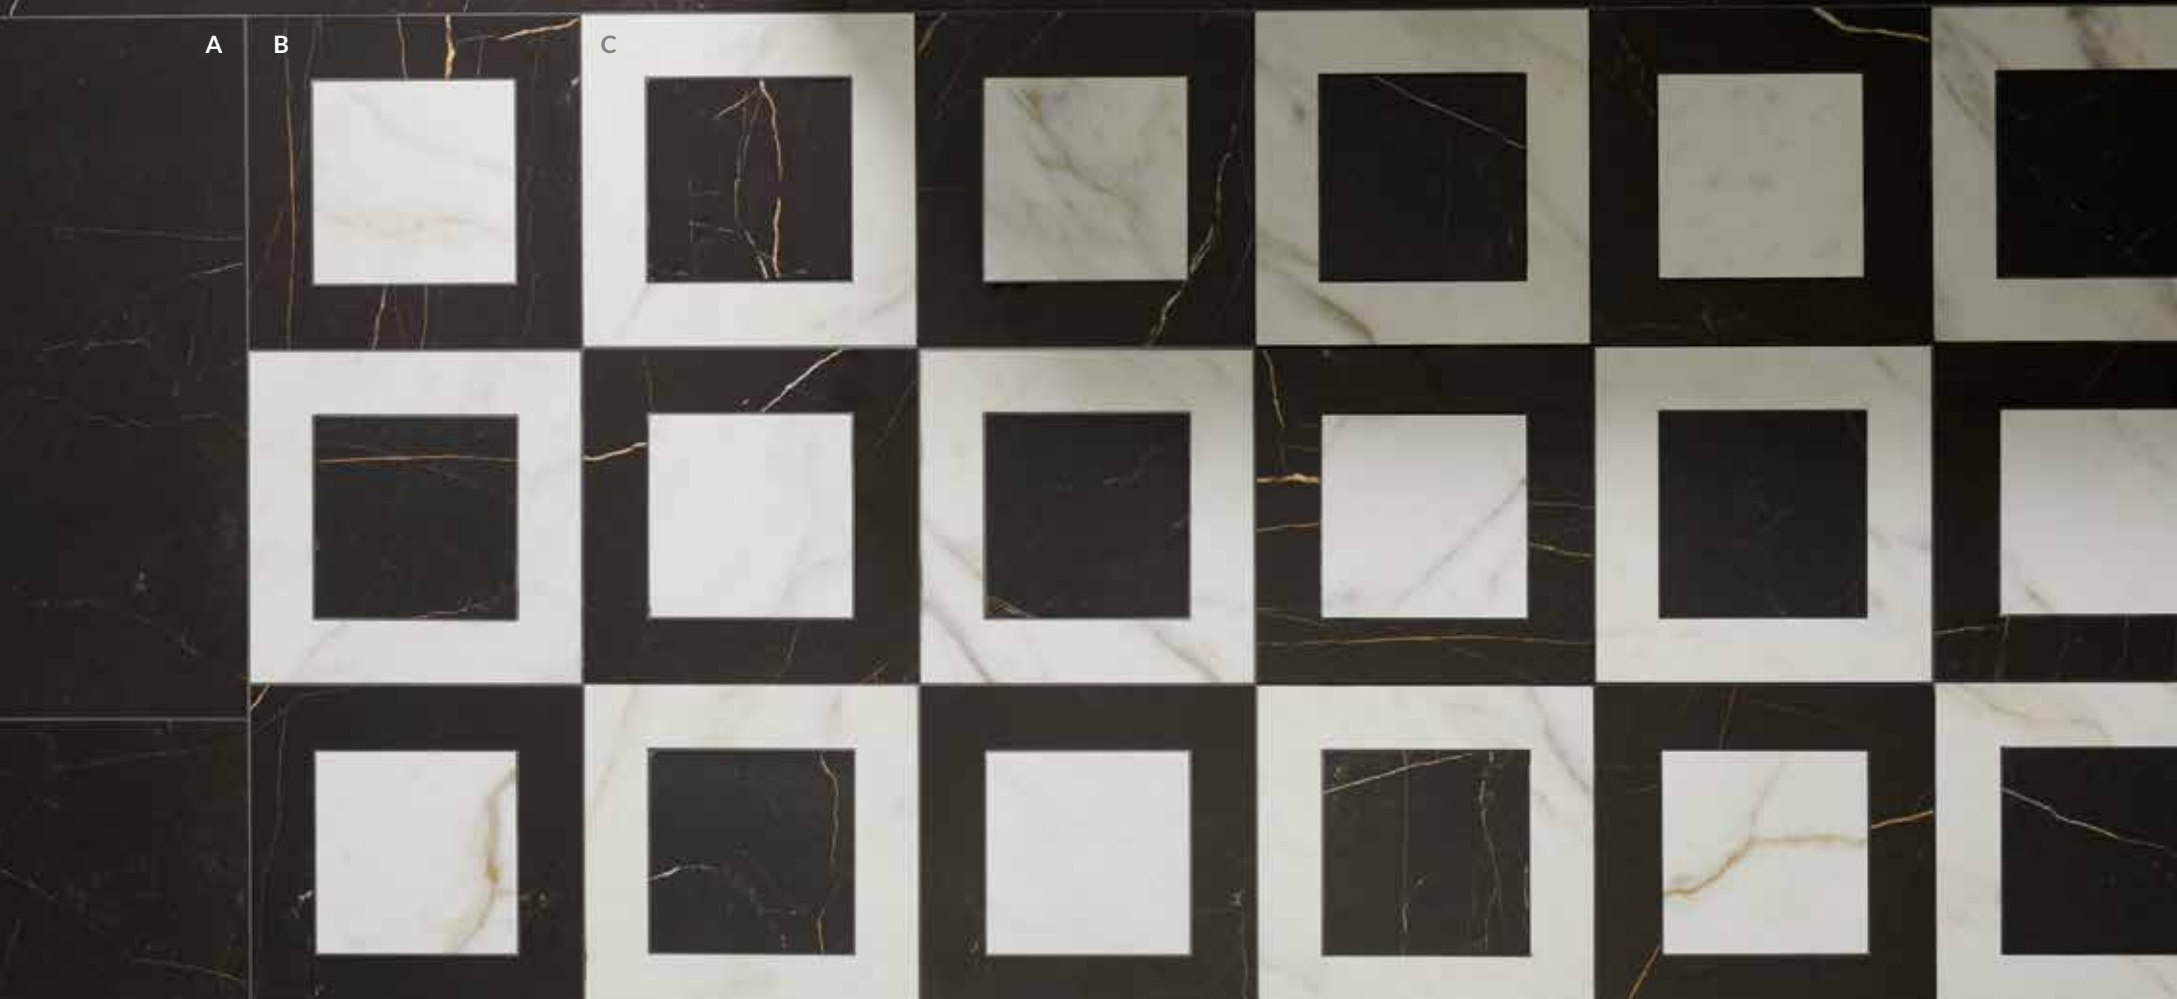

A. Marmi Nero Polished 24x47 in., 680804
B. Mos Black Polished 11x11 in., 667888
C. Mos White Polished 11x11 in., 667889