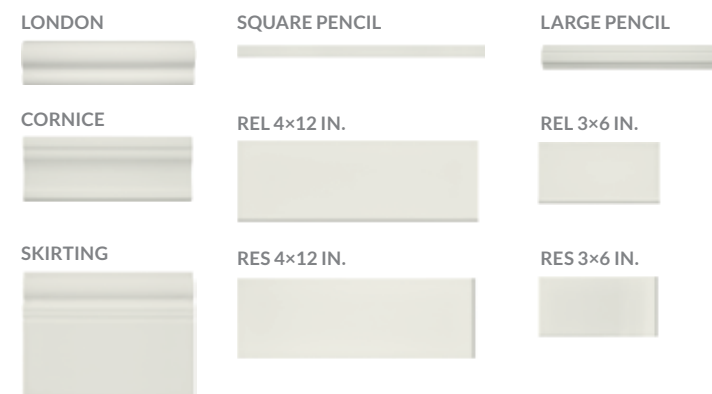

IMPERIAL COLLECTION

Discover your perfect space with the Imperial collection. With over 600 pieces, this ceramic collection provides a color for every personality and style. The endless array of soft hues and bold accents brings an artistic sense of elegance to your home. Display any of the stunning tones featured in Imperial to add a delightful design to any space.

FIELD TILE

MOSAICS

TRIM

Additional sizes and trim available in select colors.

NEUTRALS

REDS

BLUES

PINKS

GREENS

FEATURING IMPERIAL GUNMETAL

See all colors in store or order a sample online