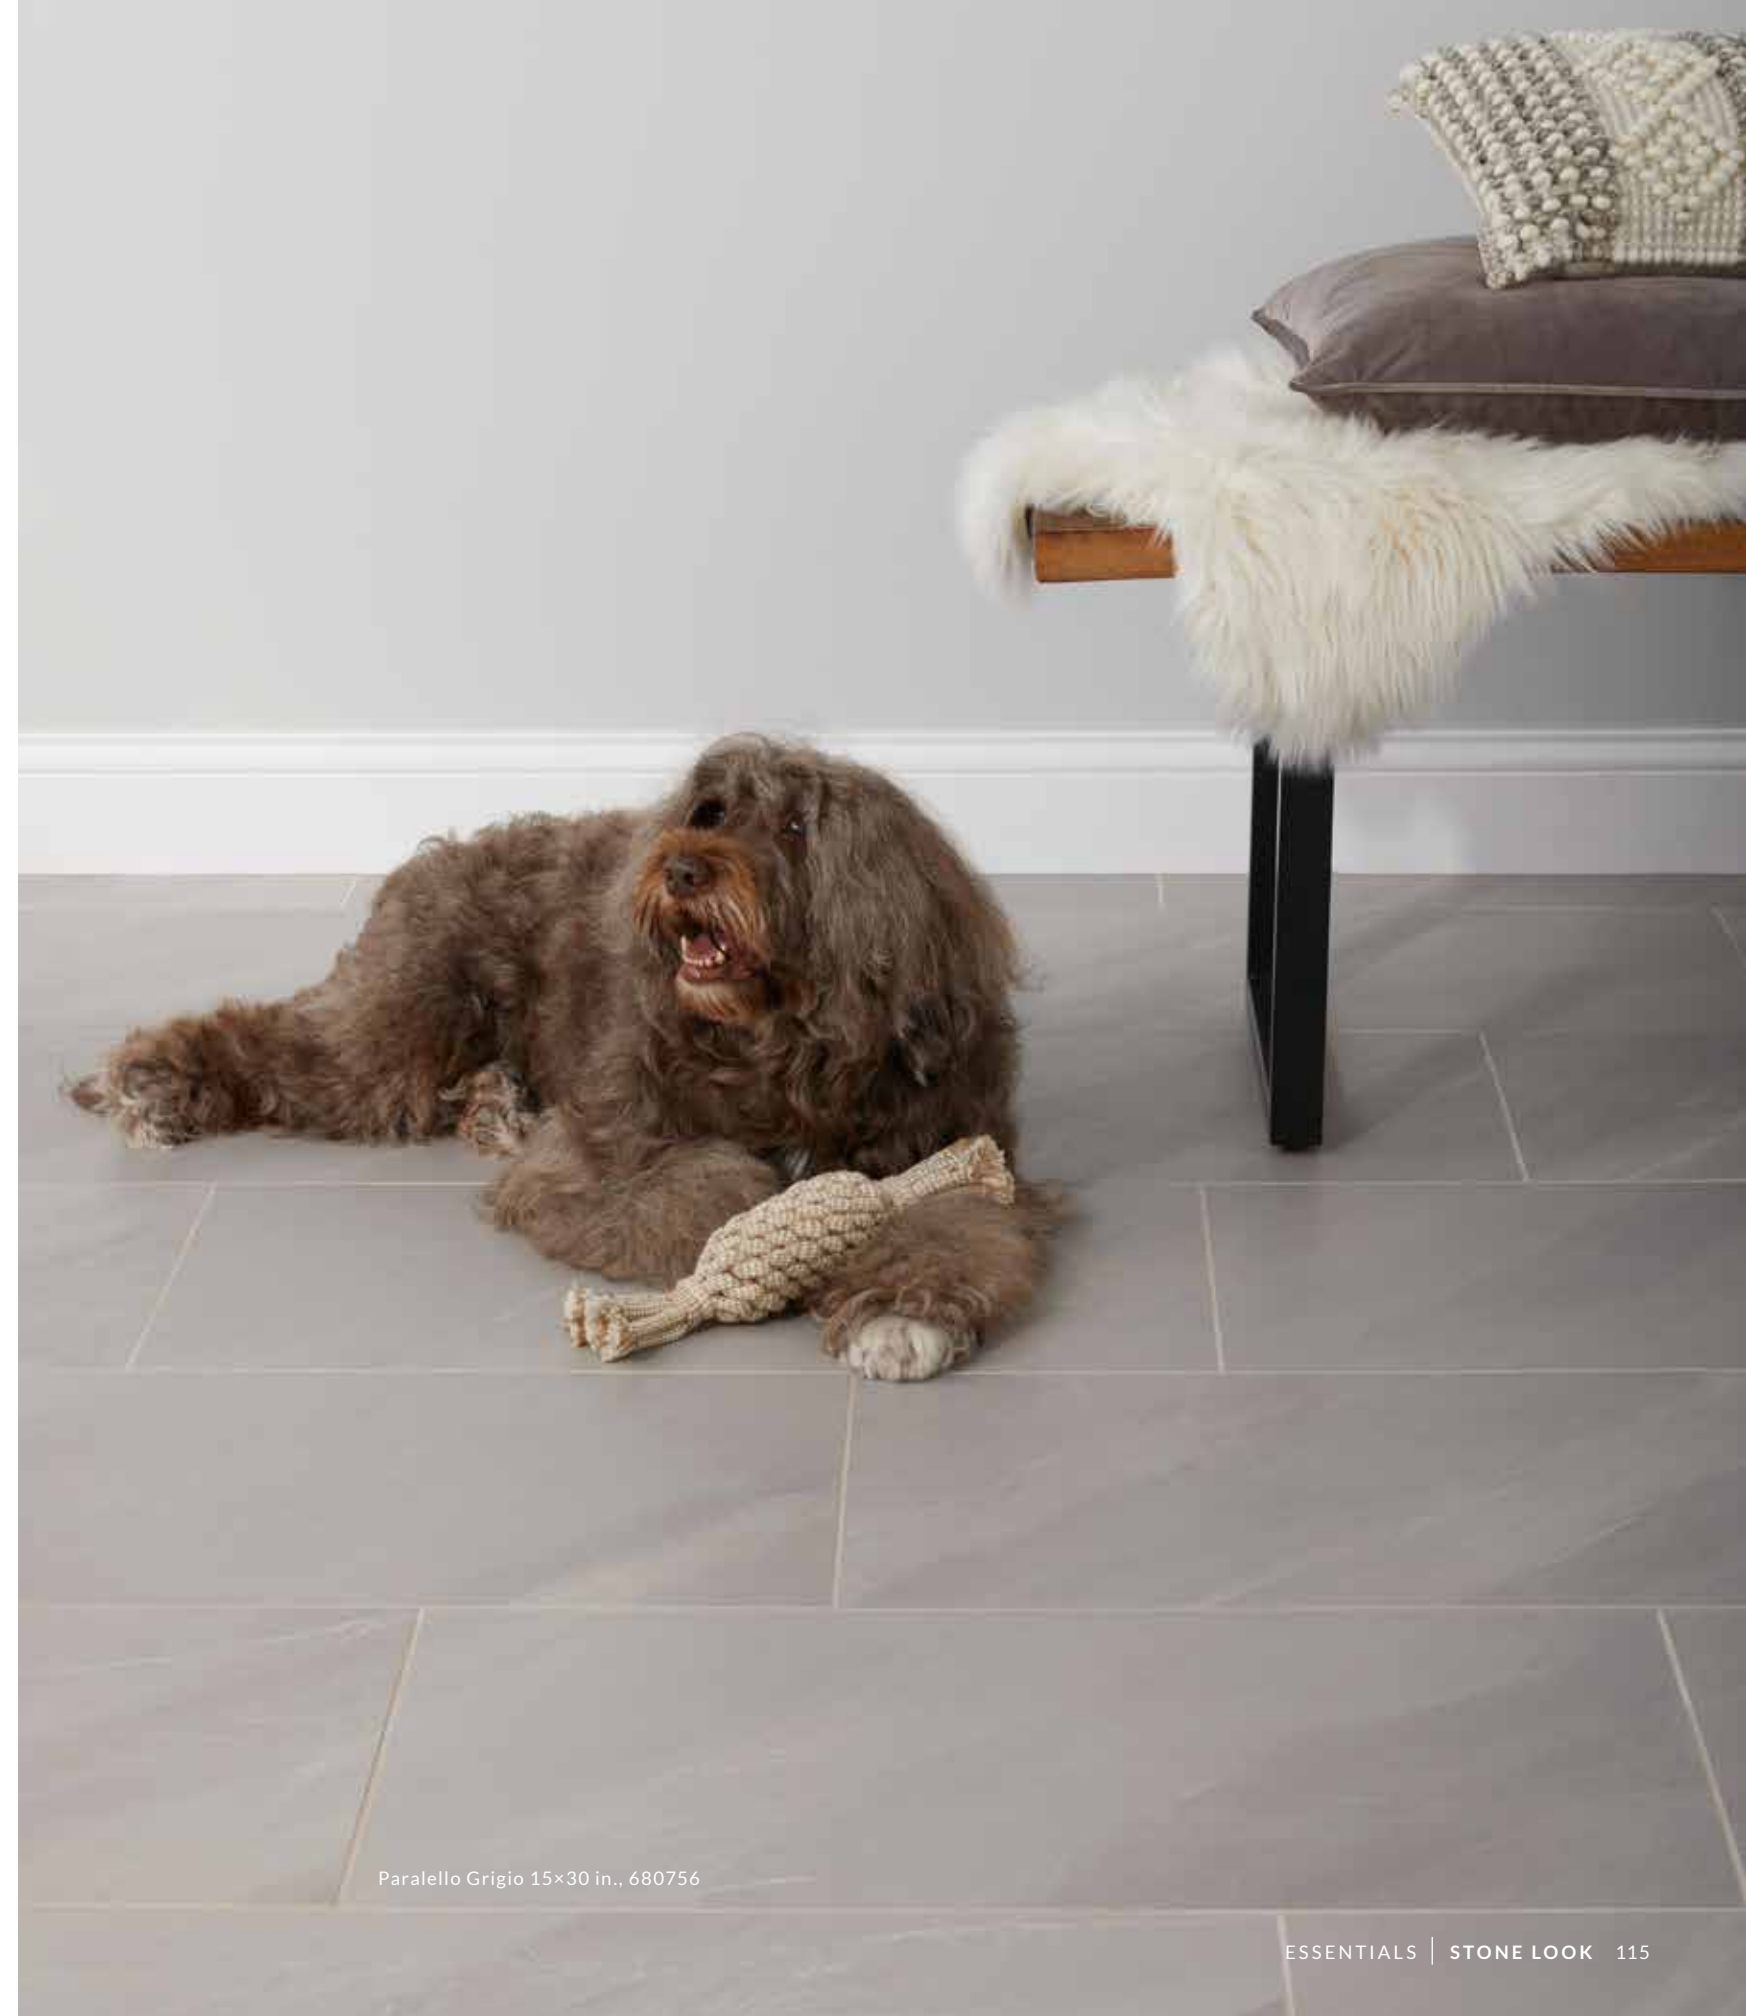

PARALELLO

The inspiration behind the name of the Parallelo series is the 65th parallel that circles the earth and passes through the Atlantic Ocean, Europe, Asia and North America. The breathtaking sense of beauty and adventure that define the rugged terrain of Iceland are directly reflected in the design of Parallelo Grigio and Nero. These 15" x 30" porcelain tiles have a slab-style surface with unique character that mimics this natural, vivid style.

15x30 IN. | MATTE

GRIGIO

680756

NERO

680755

PIETRA DI BASALTO

The Pietra Di Basalto large-format series is perfect for an updated industrial look. Inspired by a mixture of cement, terrazzo and stone, the porcelain floor and wall tiles create a contemporary vibe in the modern home.

24x24 IN. | MATTE

GRIGIA

680799

18x35 IN. | MATTE

GRIGIA

680798

Parallelo Grigio 15x30 in., 680756