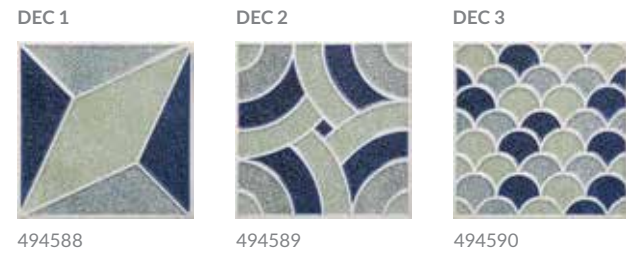

PIXEL

The calming colors of the ocean that inspired Pixel decorative tiles are perfect for adding a nautical twist to a kitchen or relaxed spa vibes to a bathroom. With navy-blue, sea-green and teal patterns topped with lighter flecks, it's easy to incorporate beautiful shapes into your home's design. Pair these with the solid-blue and sea-green coordinating 8" x 8" porcelain wall tiles to add just the right amount of color and interest to walls without being too bold.

8x8 IN. | GLOSS

8x8 IN.