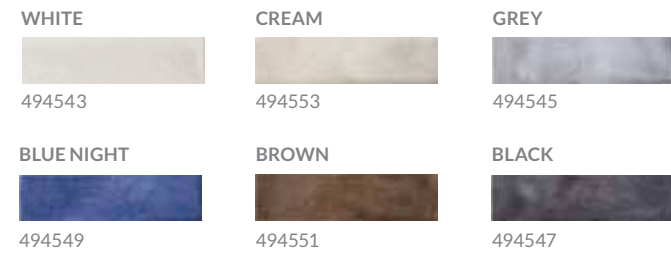

TRIM 3×12 IN. | GLOSS