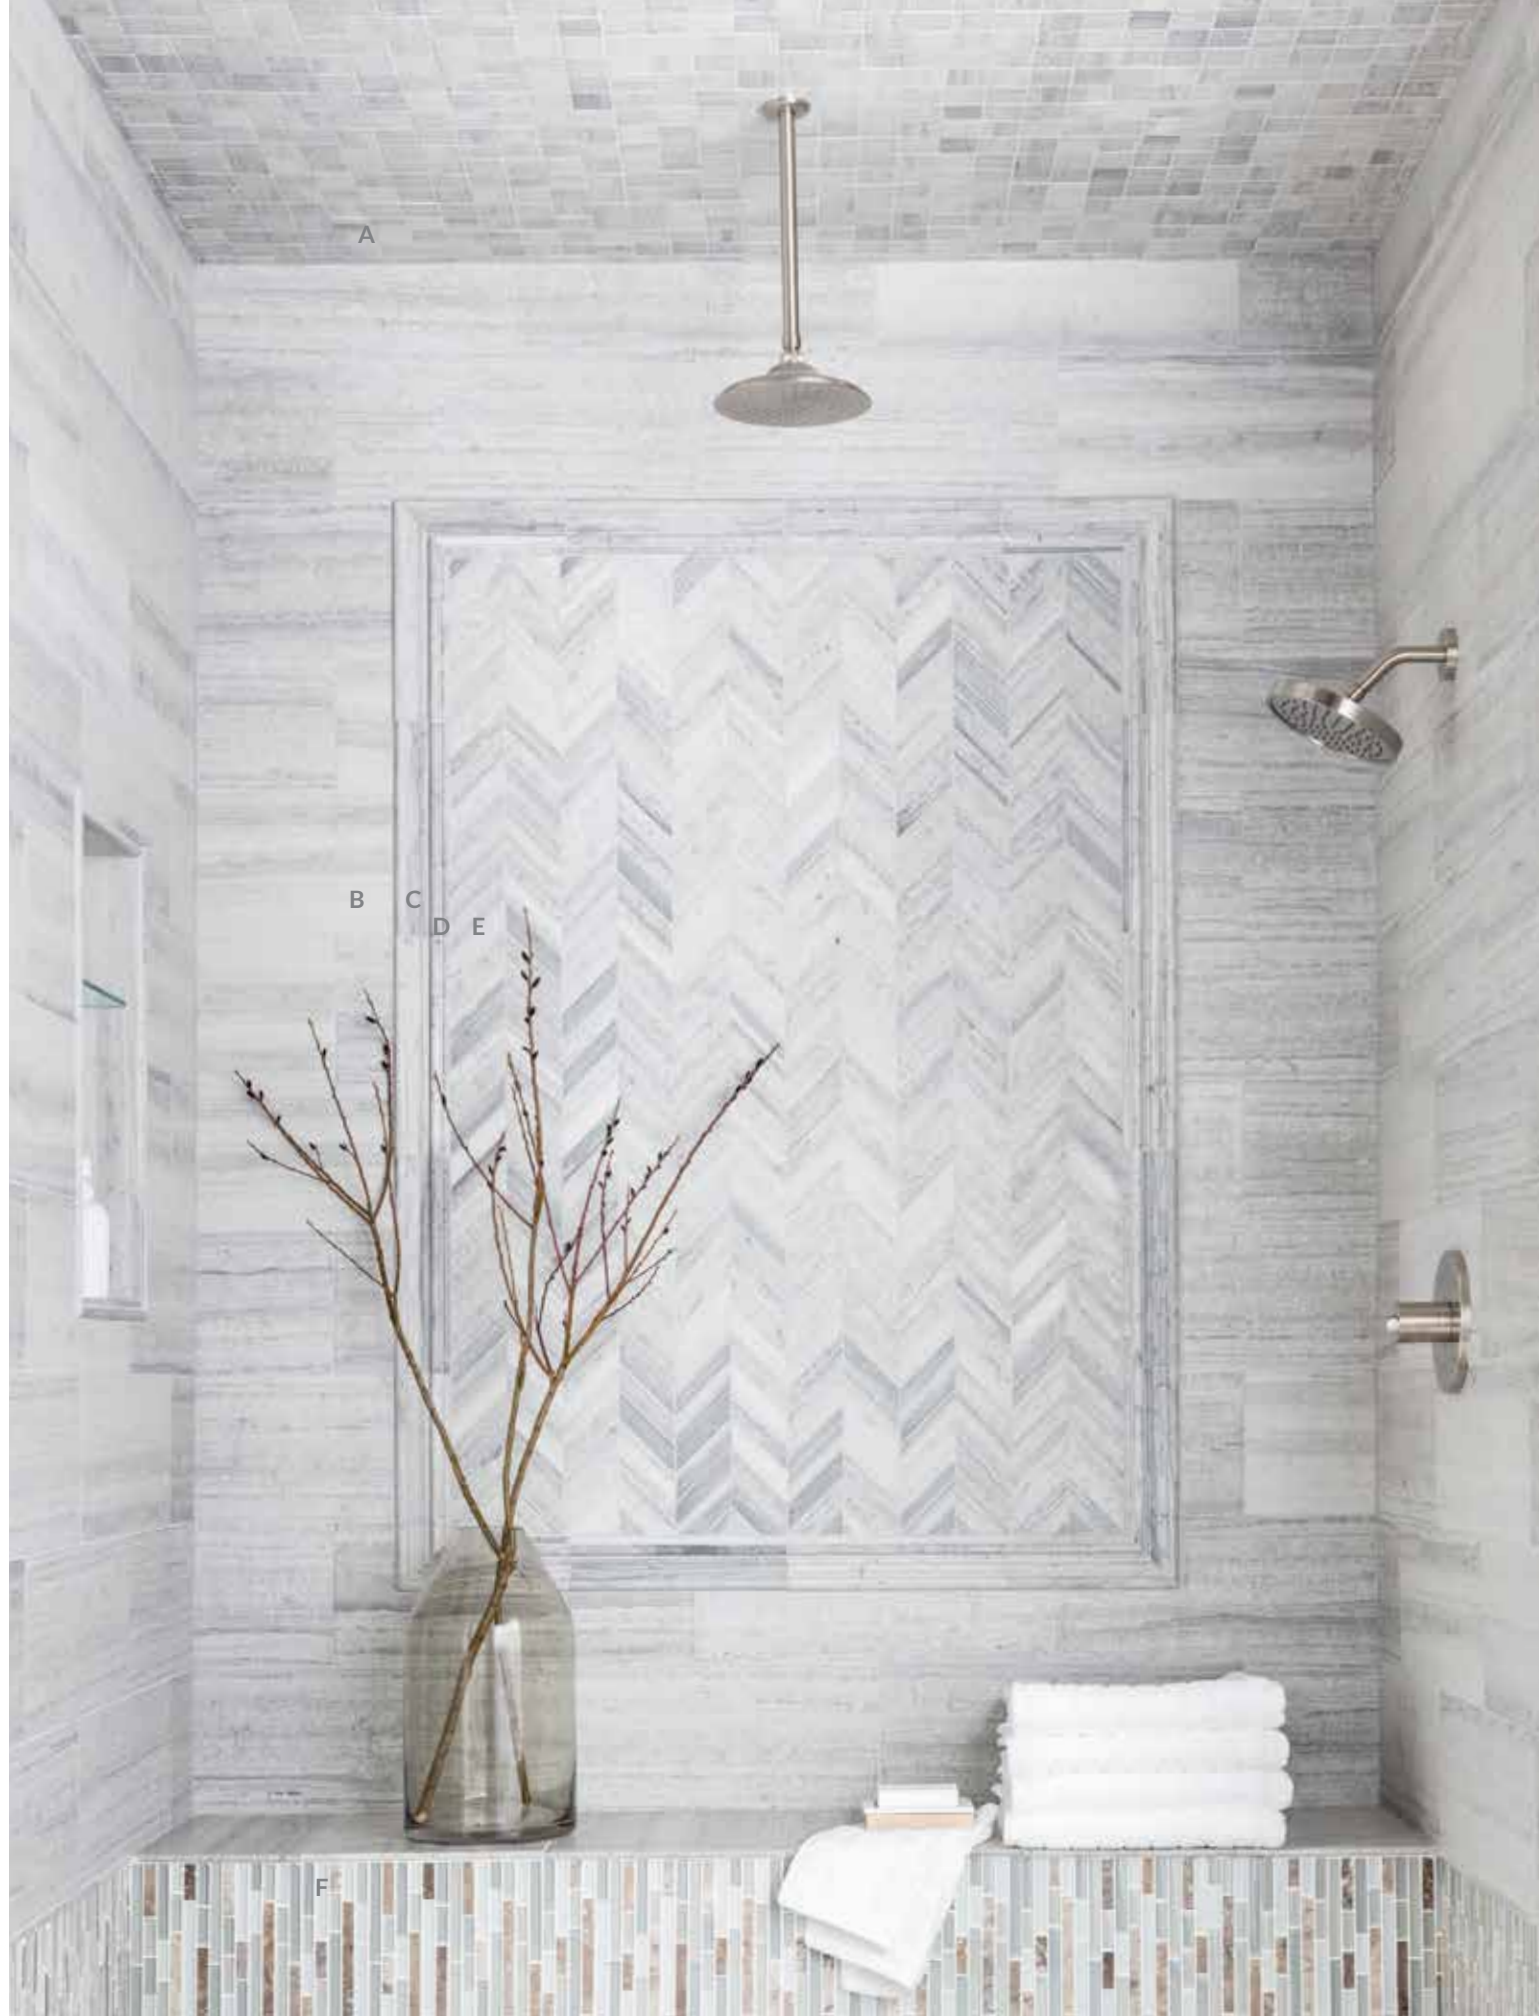

THRESHOLD 4.5x36x0.75 IN.

Honed | 659305

LOVE THIS LOOK?

Visit tiles.shop.com for coordinating decorative mosaics to complete your look.

See tiles come alive in dozens of dream rooms at your local store.

Visit [tileshop.com/store-locator](https://www.tileshop.com/store-locator) to find yours.