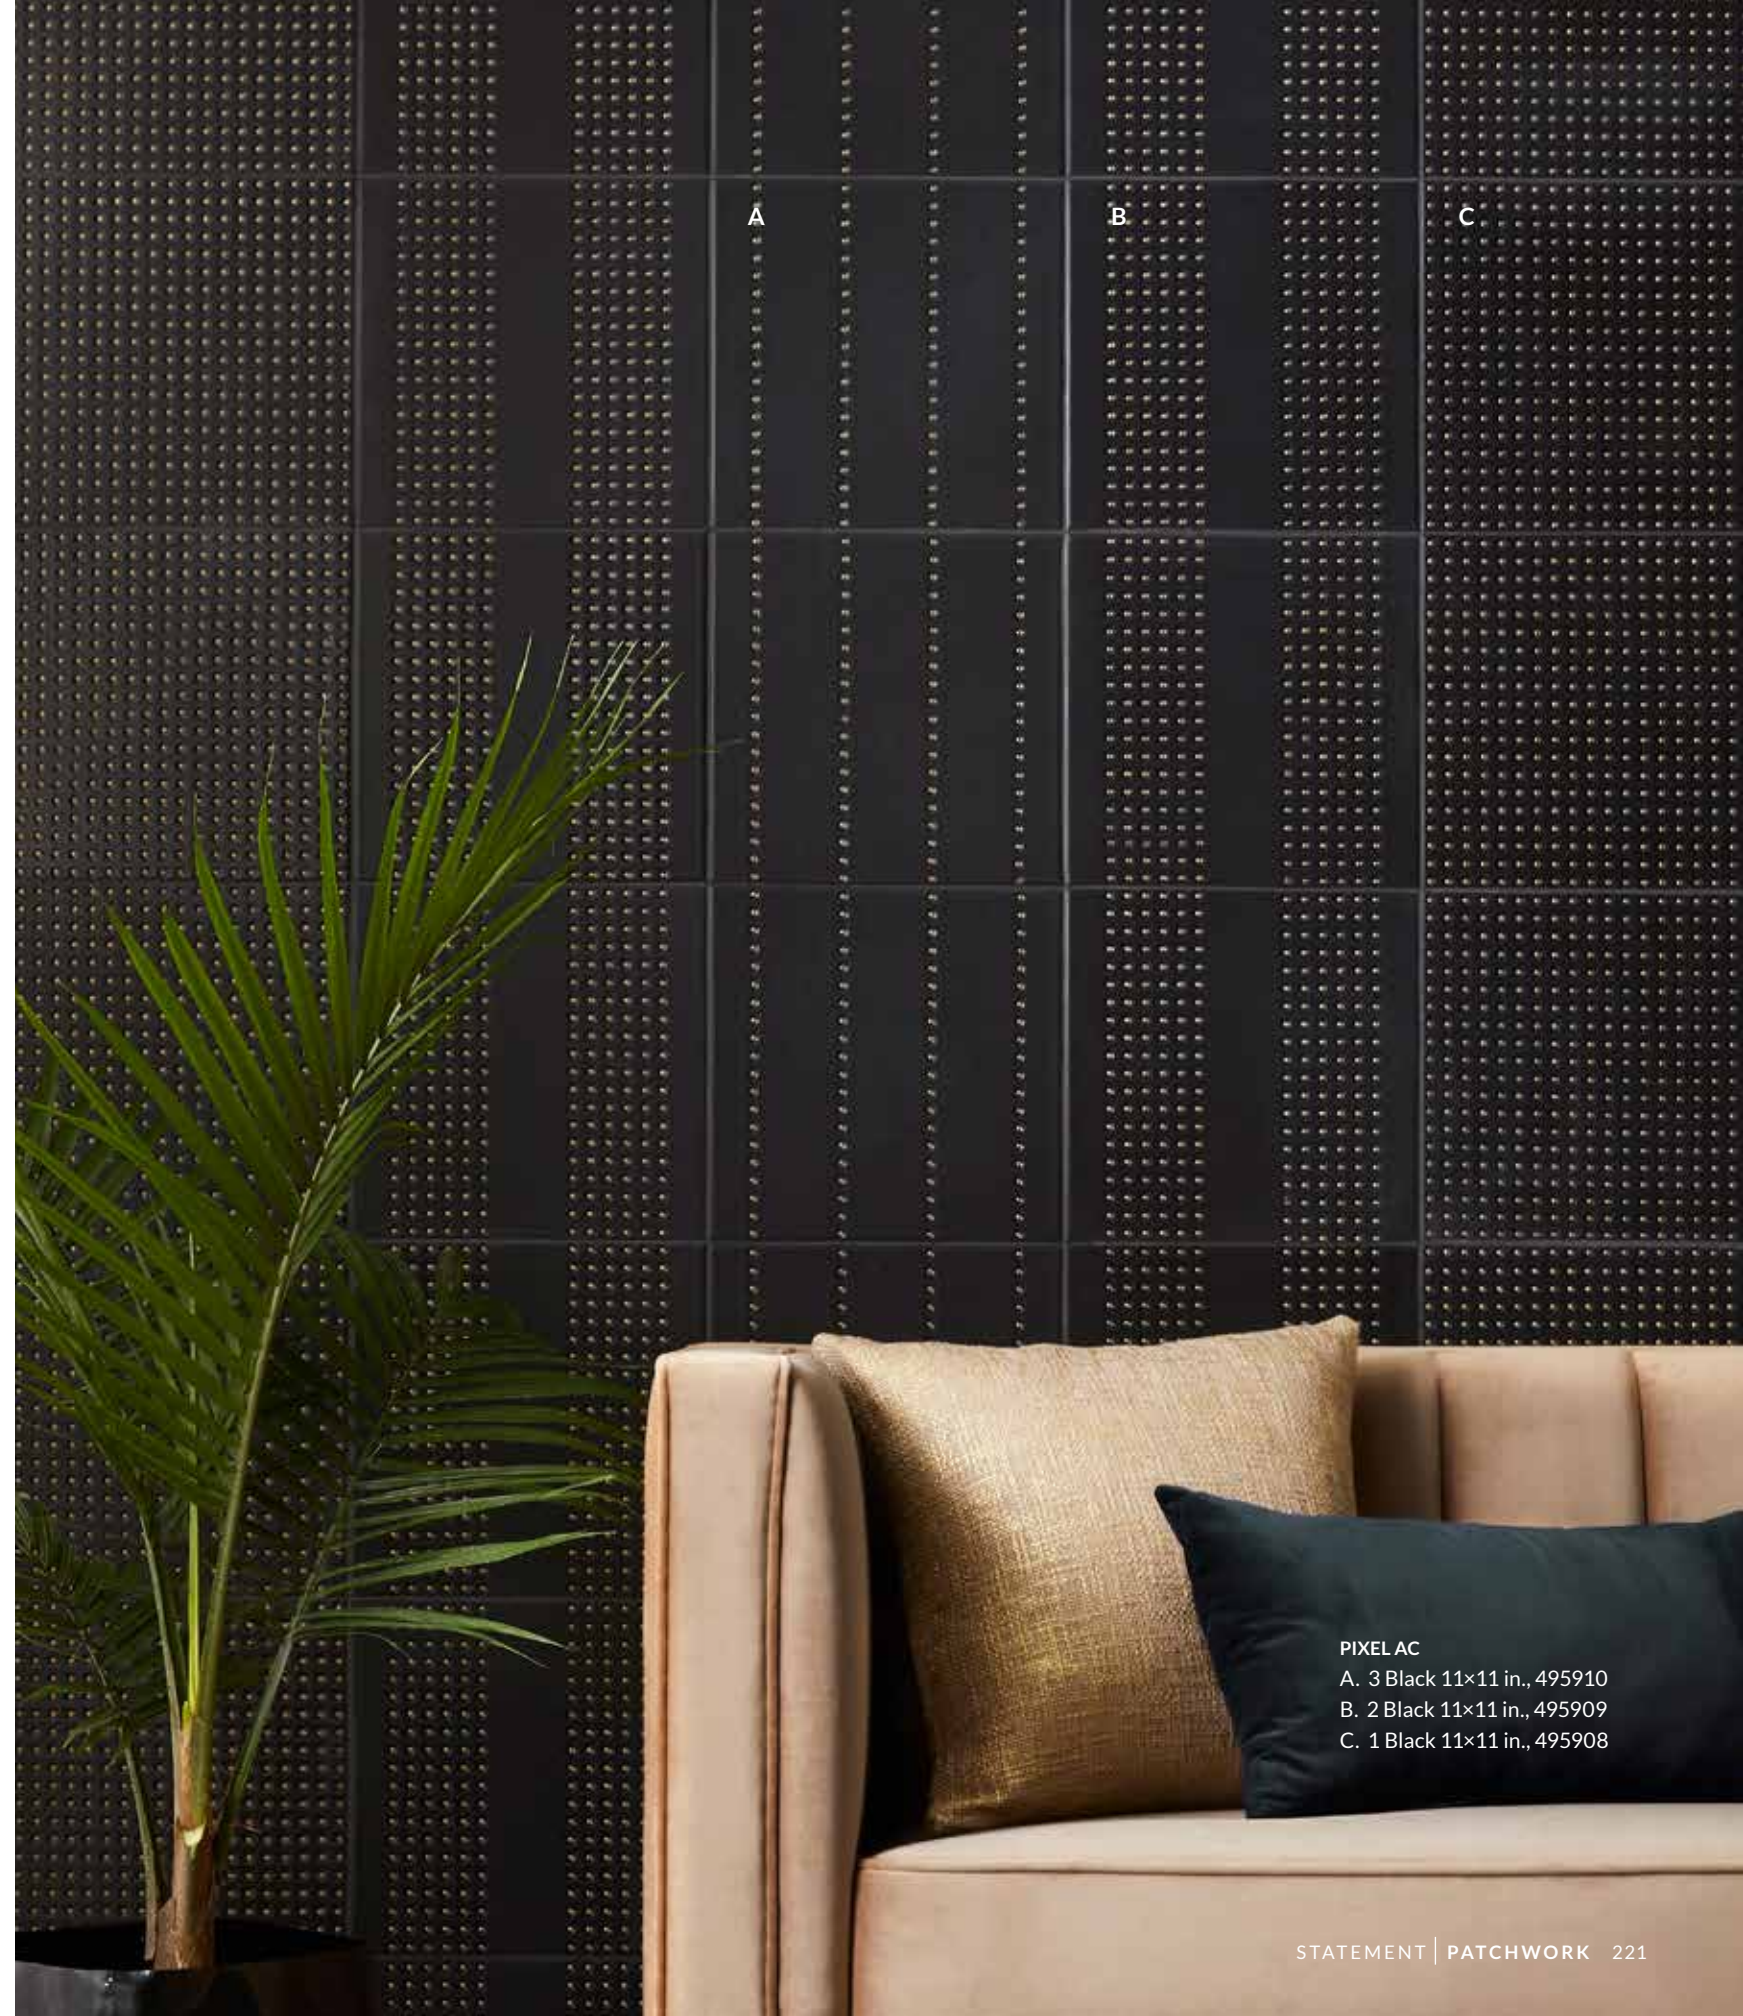

PIXEL AC
A. 3 Black 11x11 in., 495910
B. 2 Black 11x11 in., 495909
C. 1 Black 11x11 in., 495908