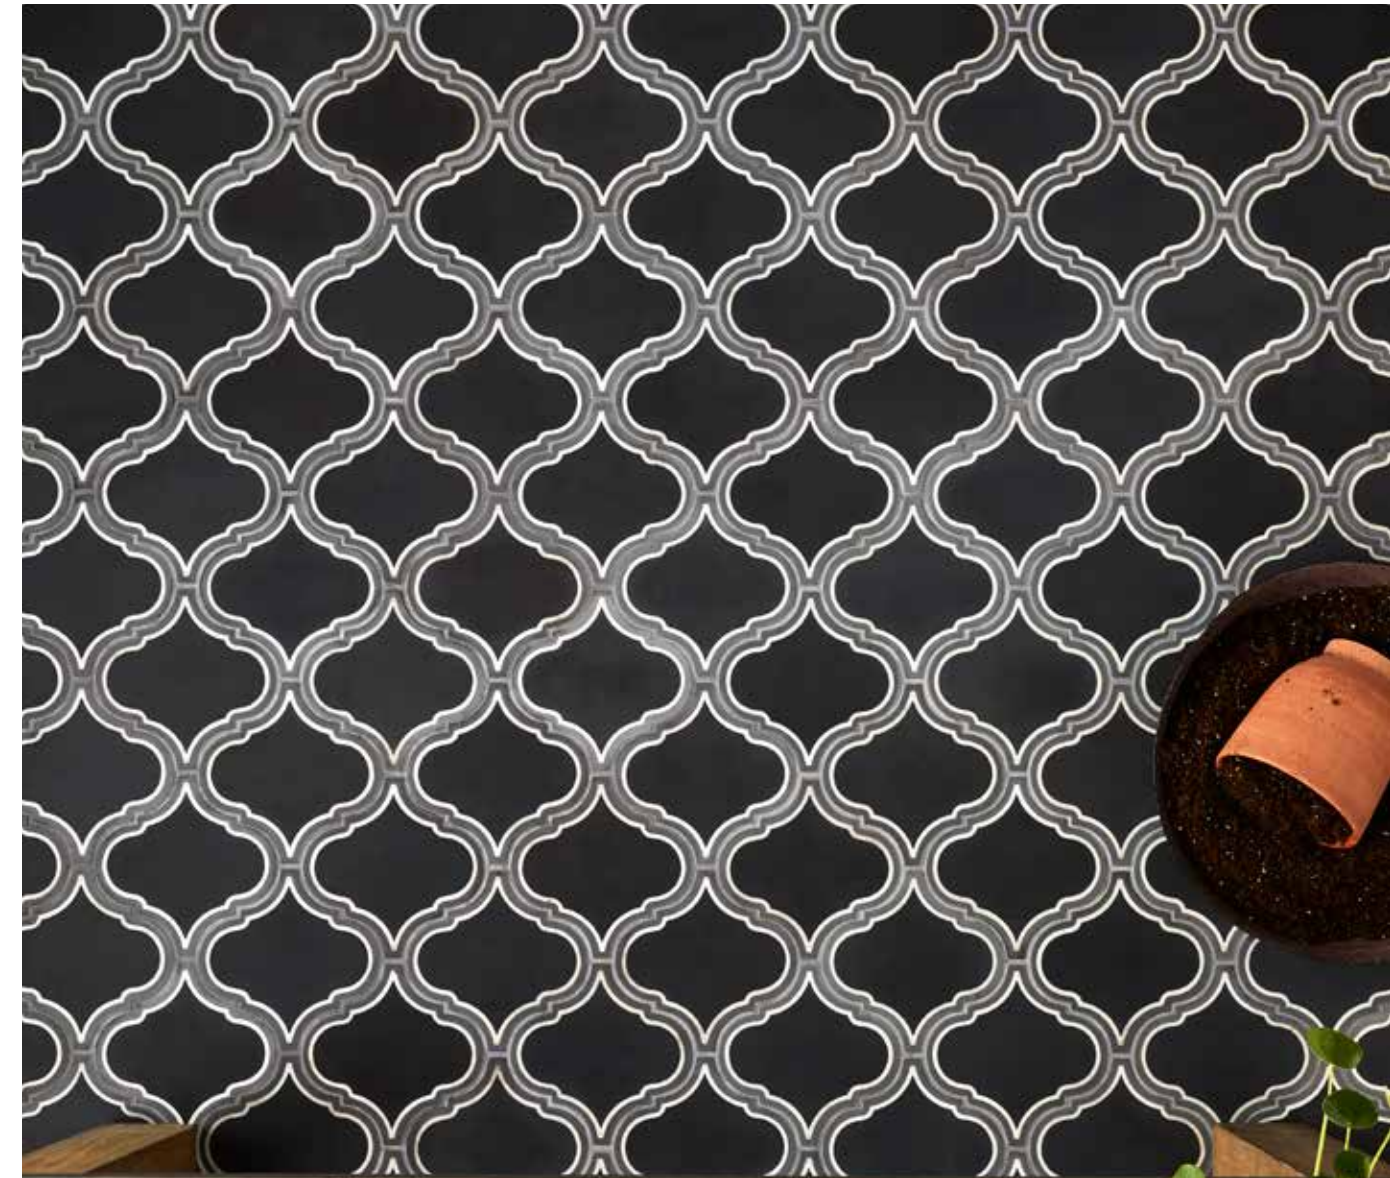

ARABESQUE 8 IN. | MATTE

MADemoisELLE

MONSIEUR

680720

680721

GOLD WIDOW

In the same spiderweb design as Blu Widow, the 8" Gold Widow Hex tile incorporates complementary colors to add a bold geometric pop to surfaces. Cobalt blue and golden yellow pair beautifully, perfect for adding the rich appeal of jewel tones to any room. The geometric design of this encaustic tile comes alive as a diamond motif lending modern appeal to your home.