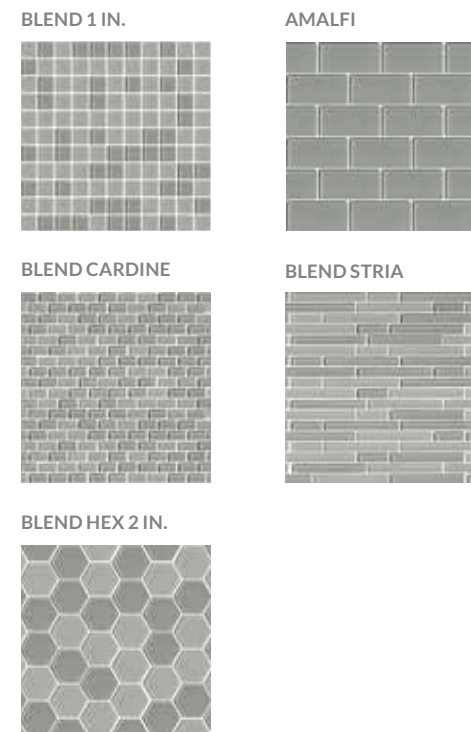

GLASS COLLECTION

Celebrate the full spectrum of the colors of the rainbow in a glorious glass tile collection that shines bright. With 53 colors, including 4 in an iridescent finish, and 10 sizes, this extensive collection has something for everyone. Glass-and-frost finish mosaics, coordinating trim pieces and colors ranging from neutrals to your favorite bright hues make it easy to festoon your space in unforgettable style. As a bonus, the Glass Collection is pool rated so your designs don't have to stop at the door.

FIELD TILE

MOSAICS

TRIM

NEUTRALS