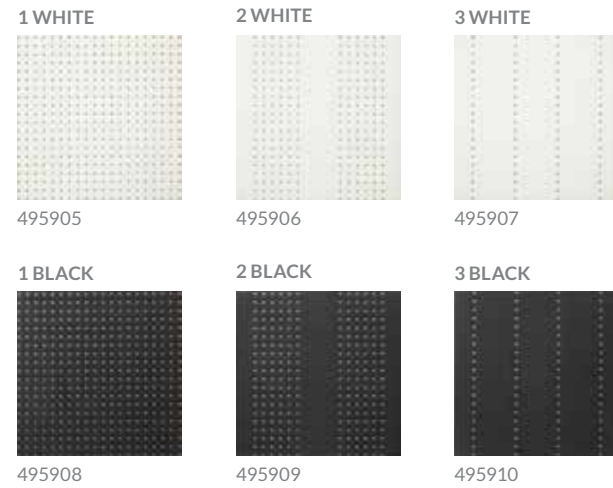

PIXEL AC

Based on the designs of tufted upholstery and woven fabric, Pixel brings a detailed intricacy to tile. Metallic designs pop in relief against matte backgrounds, juxtaposing finish and texture. Play with the different faces of this series to bring an authentic artistic quality to your space.

11x11 IN. | MATTE