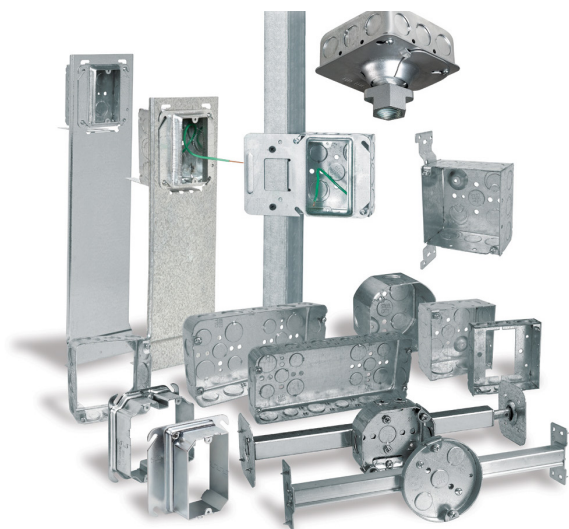

ABB NORTH AMERICA

Athens, Tennessee

Facility Overview

Location
260 Dennis Street,
Athens, TN
37303

Operational since
1965

Number of employees
310

Offering
Wiring and Cabling
Equipment

What we do in Athens

Design and manufacture wiring and cable management equipment for homes, buildings, industrial facilities, and public infrastructure. With over 250 million pieces of electrical equipment produced each year in Athens, our metal and plastic conduits, framing and trays, and boxes manage the wires and cables hidden behind building walls. Well-known brands in the industry like Steel City, Kindorf, Ty-Duct, and others are made in Athens.

Who we serve

Wiring and cable management products manufactured in Athens are available in hardware stores, through electrical distributors, and are used by elec-

trical contractors coast to coast to wire and electrify residential and commercial buildings, industrial facilities, and more.

ABB in the U.S.

ABB is a pioneering technology leader that works closely with utility, industry, transportation and infrastructure customers to write the future of industrial digitalization, increasing productivity and boosting efficiency.

~ 60 manufacturing
or assembly sites

> $14b invested
since 2010

24,000
ABB employees

9 Major
R&D centers

Contact info

Facility Shane Sparks
shane.sparks@us.abb.com | +1 662 548 2260

Government relations Asaf Nagler
asaf.nagler@us.abb.com | +1 202 638 1256

Media Melissa London
melissa.london@us.abb.com | +1 919 829 4431

Website <https://new.abb.com/low-voltage/products/wire-cable-management>