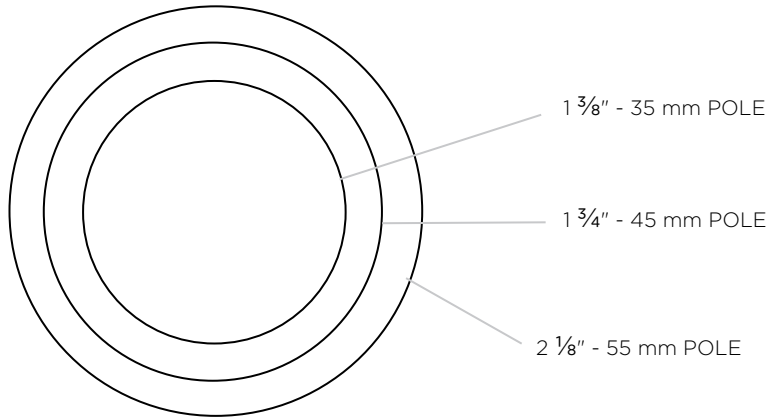

ACTUAL POLE DIAMETERS

Easy Glide Tape is included at no charge on all pole orders, with the exception of acrylic poles.

Byron & Byron offers the ability to paint any custom finish with any collection. A strike off sample is available upon request. Details and pricing are listed in the Retail Price List.