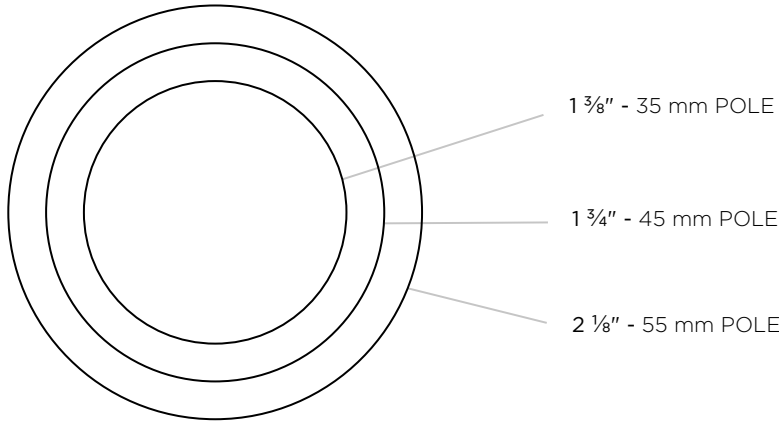

NEON FLORAL

ACTUAL POLE DIAMETERS

Easy Glide Tape is included at no charge on all pole orders, with the exception of acrylic poles.

Byron & Byron offers the ability to paint any custom finish with any collection. A strike off sample is available upon request. Details and pricing are listed in the Retail Price List.

Shown: Baby Pink 961

Shown: Aubergine 970