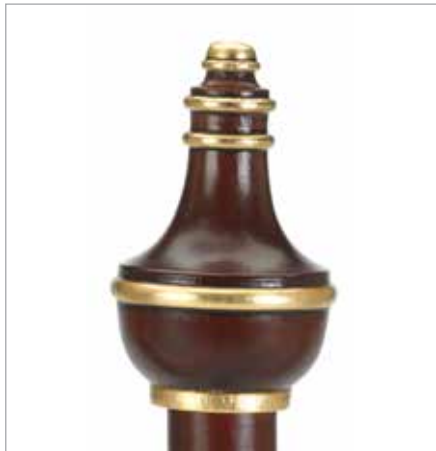

PAESTUM

Shown: Mahogany 931 with Gilt Banding