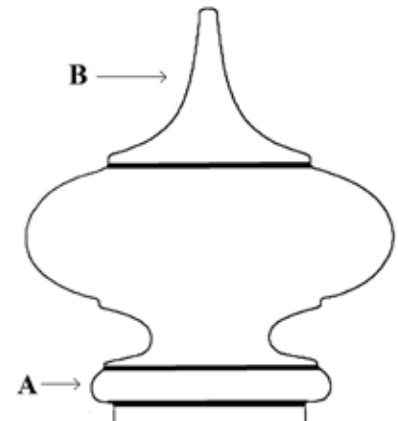

BANDING

Banding can be applied to enhance the overall look of a product and/or window treatment by highlighting details to complement surrounding hardware, decor and soft furnishings.

THE FOLLOWING ARE OUTLINES OF THE ITEMS THAT CAN BE Banded.
THE LETTER ILLUSTRATES THE AREA THAT CAN BE CHOSEN TO BAND.

Banding is available in Gilt, Silver and Black finishes only

AERCOLANEUM

ALTON