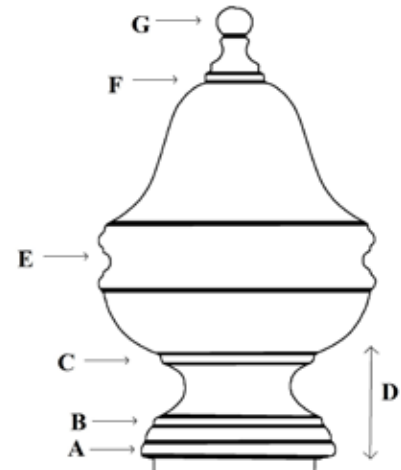

ARTICHOKE

CLANDON

CLOUDS