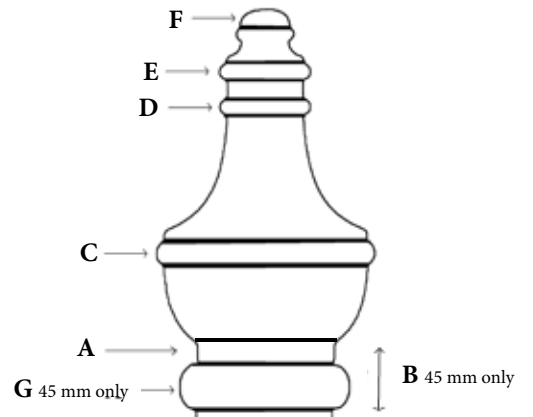

MODERN
BALL

Shown: French Grey Antiqued 942 with Silver Banding

PAESTUM

Shown: Mahogany 931 with Gilt Banding

POMEGRANATE

Shown: Heavily Antiqued White 902 with Gilt Banding

POMPEII

Shown: Heavily Antiqued White 902 with Silver Banding