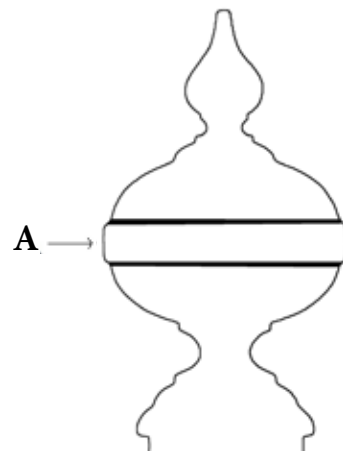

FLUTED BUTTON

Shown: French Grey Antiqued 942 with Gilt Banding

GLOBE

Shown: Chateau Grey 941 with Silver Banding

HARDWICK

Shown: Cherrywood 930 with Gilt Banding

HEATHCOTE

Shown: Florentine Black 951 with Gilt Banding