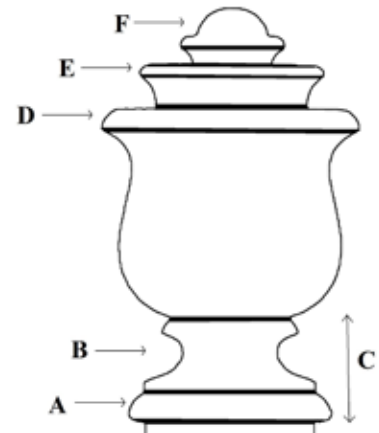

ARTICHOKE

CLANDON

CLOUDS