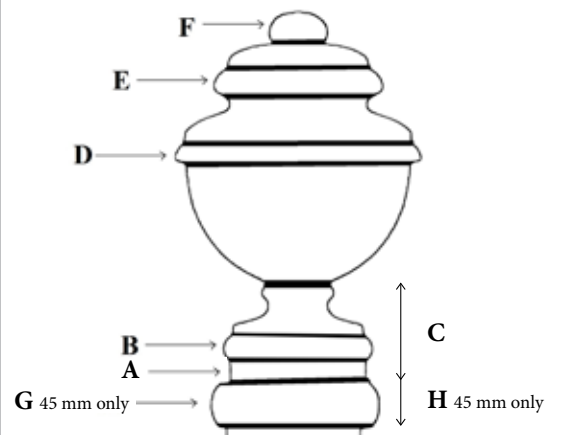

BANDING

Banding can be applied to enhance the overall look of a product and/or window treatment by highlighting details to complement surrounding hardware, decor and soft furnishings.

THE FOLLOWING ARE OUTLINES OF THE ITEMS THAT CAN BE Banded.
THE LETTER ILLUSTRATES THE AREA THAT CAN BE CHOSEN TO BAND.

Banding is available in Gilt, Silver and Black finishes only

AERCOLANEUM

ALTON