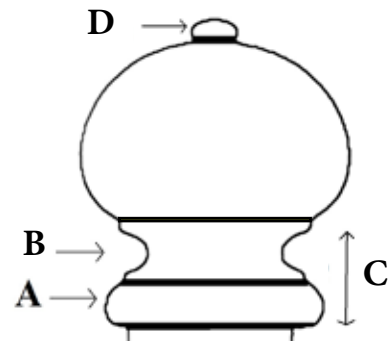

FLUTED BUTTON

Shown: French Grey Antiqued 942 with Gilt Banding

GLOBE

Shown: Chateau Grey 941 with Silver Banding

HARDWICK

Shown: Cherrywood 930 with Gilt Banding

HEATHCOTE

Shown: Florentine Black 951 with Gilt Banding