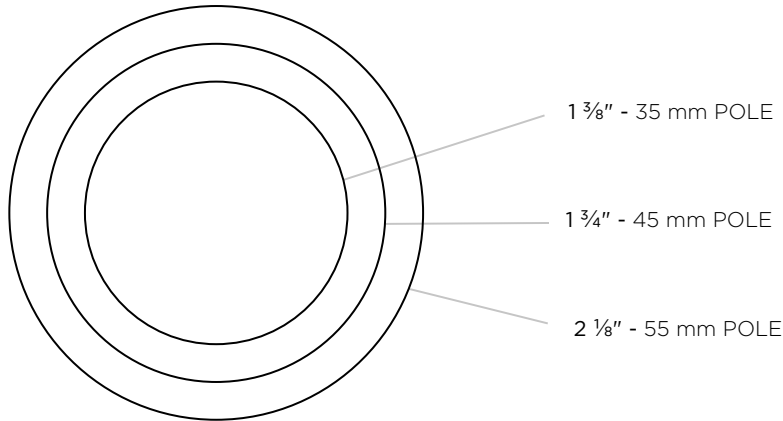

2 1/2" base x 4 1/2" L
65 mm base x 113 mm L
L: 2 1/4" each side when bent
Shown: Dove Grey 940

*Projection measured from wall to center of cradle

BARNWOOD

ACTUAL POLE DIAMETERS

Easy Glide Tape is included at no charge on all pole orders, with the exception of acrylic poles.