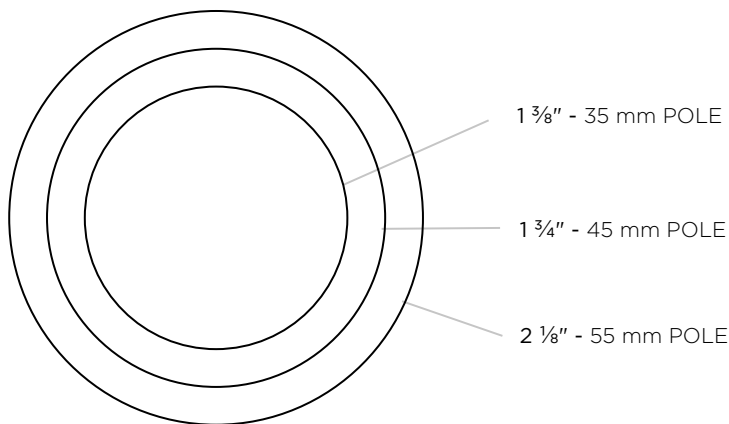

BESPOKE

ACTUAL POLE DIAMETERS

Easy Glide Tape is included at no charge on all pole orders, with the exception of acrylic poles.

Byron & Byron offers the ability to paint any custom finish with any collection. A strike off sample is available upon request. Details and pricing are listed in the Retail Price List.

WOOD WAND
BYU9501F

39 3/5" L

1 m L

Shown: Dark Oak 932

ACRYLIC WAND

BYU6036F

36" L

92 cm L

BYU6048F

48" L

122 cm L

Shown: Clear Acrylic 990

NOTE: Bespoke pole finishes are Ivory Scratched 901, Heavily Antiqued White 902, Antique Cream 905, Stripped Pine 911, French Grey Antiqued 942, Chateau Grey 941, Sand & Silver Distressed 947, Silver Leaf Mecca 946, Florentine Grey 944, Antique Silver 950, Red Distressed Silver 948, Gilt Leaf Mecca 923, Red Distressed Gilt 924, Antique Gilt 926, Cherrywood 930, Mahogany 931, Dark Oak 932, Florentine Black 951

POLES (1 3/8" - 35 mm)

BYSP314F - 4' Pole

47 1/4" L - 120 cm L

BYSP315F - 5' Pole

59" L - 150 cm L

BYSP316F - 6' Pole

70 7/8" L - 180 cm L

BYSP317F - 7' Pole

82 5/8" L - 210 cm L

BYSP318F - 8' Pole

94 1/2" L - 240 cm L

POLES (1 3/4" - 45 mm)

BYSP414F - 4' Pole

47 1/4" L - 120 cm L

BYSP415F - 5' Pole

59" L - 150 cm L

BYSP416F - 6' Pole

70 7/8" L - 180 cm L

BYSP417F - 7' Pole

82 5/8" L - 210 cm L

BYSP418F - 8' Pole

94 1/2" L - 240 cm L

POLES (2 1/8" - 55 mm)

BYSP514F - 4' Pole

47 1/4" L - 120 cm L

BYSP515F - 5' Pole

59" L - 150 cm L

BYSP516F - 6' Pole

70 7/8" L - 180 cm L

BYSP517F - 7' Pole

82 5/8" L - 210 cm L

BYSP518F - 8' Pole

94 1/2" L - 240 cm L