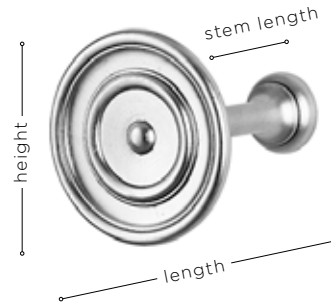

MODEL M
HOLDBACK