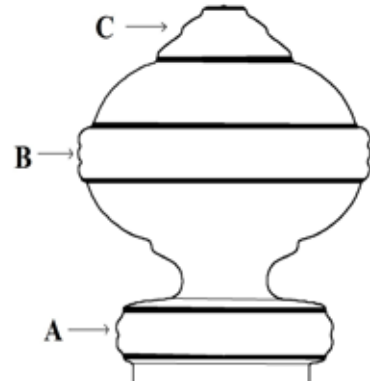

FLUTED BUTTON

Shown: French Grey Antiqued 942 with Gilt Banding

GLOBE

Shown: Chateau Grey 941 with Silver Banding

HARDWICK

Shown: Cherrywood 930 with Gilt Banding

HEATHCOTE

Shown: Florentine Black 951 with Gilt Banding