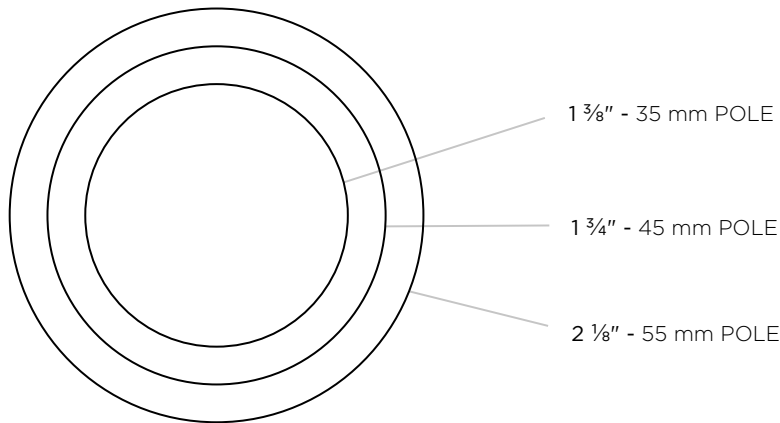

RUSTICA

ACTUAL POLE DIAMETERS

Easy Glide Tape is included at no charge on all pole orders, with the exception of acrylic poles.

Byron & Byron offers the ability to paint any custom finish with any collection. A strike off sample is available upon request. Details and pricing are listed in the Retail Price List.

Shown: Burnt Oak 935