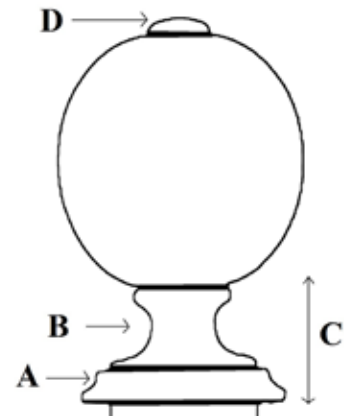

FLUTED BUTTON

Shown: French Grey Antiqued 942 with Gilt Banding

GLOBE

Shown: Chateau Grey 941 with Silver Banding

HARDWICK

Shown: Cherrywood 930 with Gilt Banding

HEATHCOTE

Shown: Florentine Black 951 with Gilt Banding