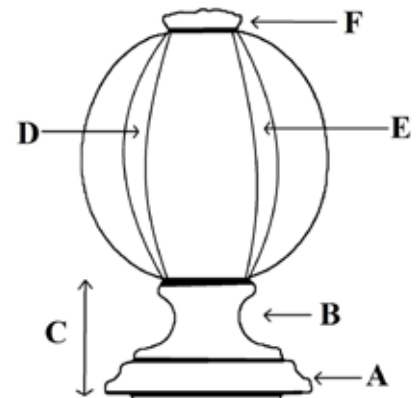

MODERN
BALL

Shown: French Grey Antiqued 942 with Silver Banding

PAESTUM

Shown: Mahogany 931 with Gilt Banding

POMEGRANATE

Shown: Heavily Antiqued White 902 with Gilt Banding

POMPEII

Shown: Heavily Antiqued White 902 with Silver Banding