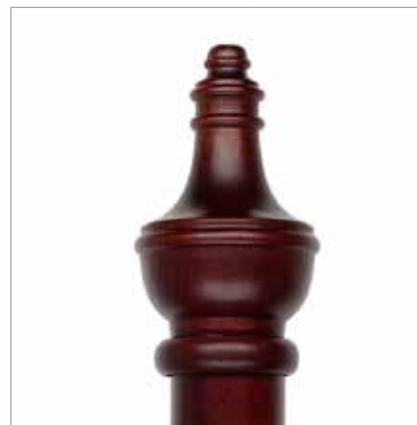

BYF4113F
Shown with adapter in
Mahogany 931