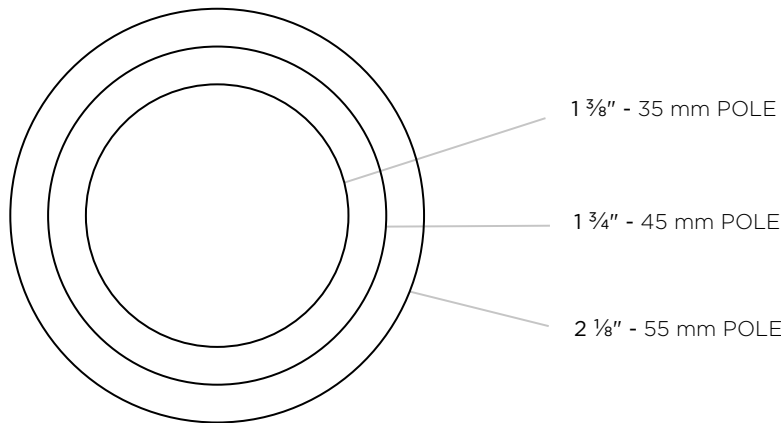

ROMANTIC FLORAL

ACTUAL POLE DIAMETERS

Easy Glide Tape is included at no charge on all pole orders, with the exception of acrylic poles.

Byron & Byron offers the ability to paint any custom finish with any collection. A strike off sample is available upon request. Details and pricing are listed in the Retail Price List.

Shown: Burnished Silver 945

NOTE: Romantic Floral pole finishes are New White 904, Cream Gold 903, Golden Pearl 910, Burnished Gold 921, Antiqued Gold 925, Burnished Silver 945, Dark Pearl 949, Jet Black 952

POLES (1 3/8" - 35 mm)

BYSP334F - 4' Pole
47 1/4" L - 120 cm L

BYSP335F - 5' Pole
59" L - 150 cm L

BYSP336F - 6' Pole
70 7/8" L - 180 cm L

BYSP337F - 7' Pole
82 5/8" L - 210 cm L

BYSP338F - 8' Pole
94 1/2" L - 240 cm L

POLES (1 3/4" - 45 mm)

BYSP434F - 4' Pole
47 1/4" L - 120 cm L

BYSP435F - 5' Pole
59" L - 150 cm L

BYSP436F - 6' Pole
70 7/8" L - 180 cm L

BYSP437F - 7' Pole
82 5/8" L - 210 cm L

BYSP438F - 8' Pole
94 1/2" L - 240 cm L

POLES (2 1/8" - 55 mm)

BYSP534F - 4' Pole
47 1/4" L - 120 cm L

BYSP535F - 5' Pole
59" L - 150 cm L

BYSP536F - 6' Pole
70 7/8" L - 180 cm L

BYSP537F - 7' Pole
82 5/8" L - 210 cm L

BYSP538F - 8' Pole
94 1/2" L - 240 cm L

NOTE: ACTUAL full length of poles in inches