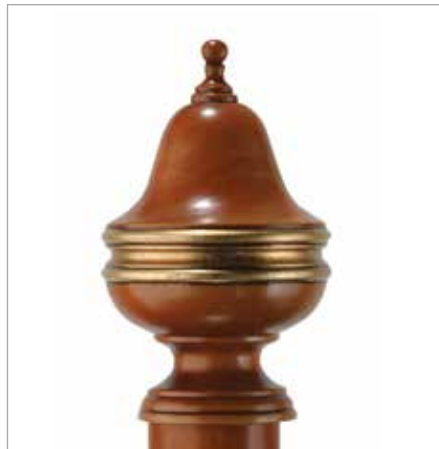

CLANDON

Shown: Cherrywood 930 with Gilt Banding