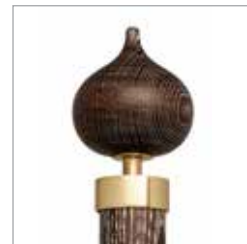

Smoked Oak/
Chrome
844

Smoked Oak/
Burnished Brass
814