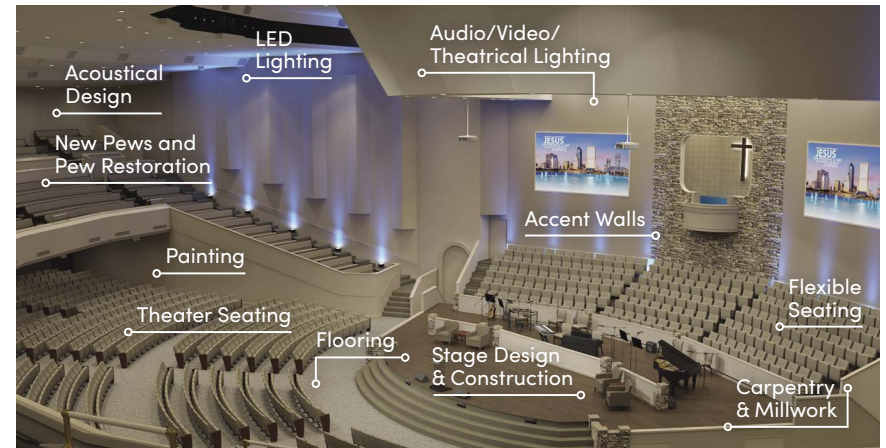

Quality Furniture and Competitive Prices

Lifeway One Source endorses Integrity Furniture for all your church and school furniture needs. With over 200 vendors for furniture Integrity can fit every style and budget. Furniture for worship areas, offices, lounge and foyer, classrooms, café and more, all in one location.

800.464.2799 lifeway.com/churchfurniture

Church Renovations, Seating and Audio Visual Systems

Lifeway One Source endorses Church Interiors for all your renovation, seating, audio, video and lighting needs.

Church Interiors evaluates your existing facility and seating, as well as the needs and desires of your congregation before they make the first recommendation. They are here to provide you with full or partial renovations, as well as solutions for all your seating and audio, video and lighting needs.

800.622.8610 lifeway.com/churchsales