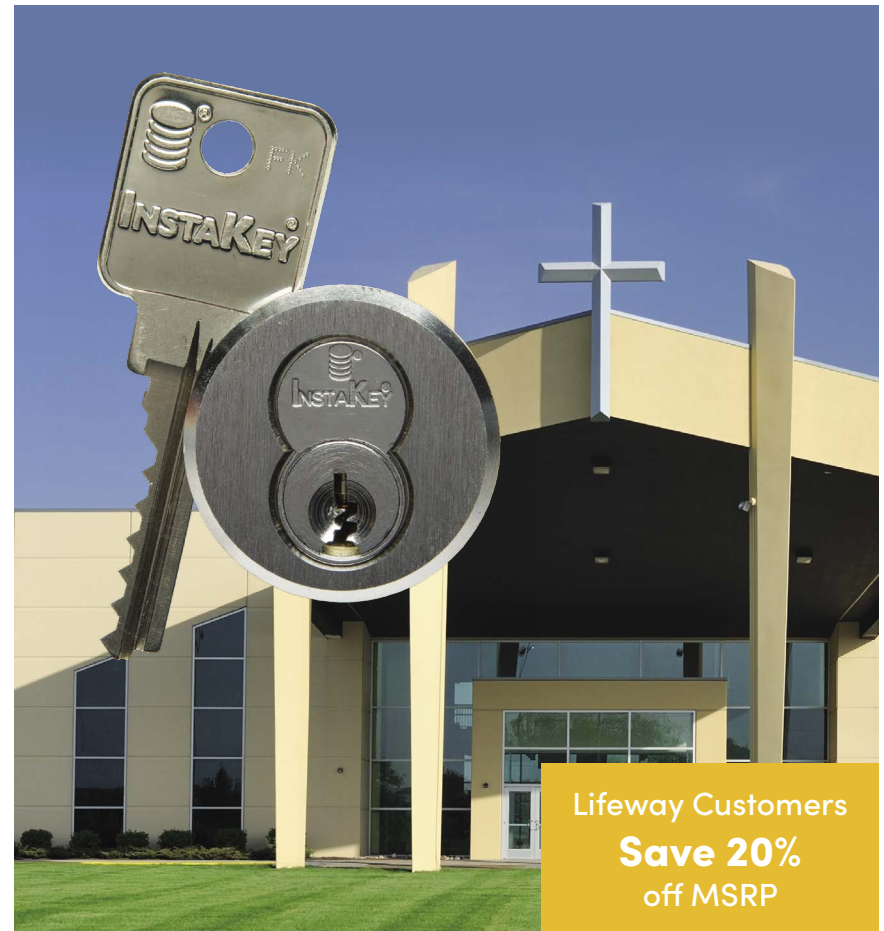

View product and pricing information online. Register and start ordering today.

800.464.2799 lifeway.com/backgroundchecks

Invite Your Neighbors, Inform Your Church, and Inspire Your Community

For over half a century, Stewart Signs has been trusted with church sign projects of all sizes.

800.464.2799 lifeway.com/signs

Gain Control of Physical Security and Reduce Costs With KeyControl by InstaKey®

InstaKey's KeyControl Program helps to reduce rekeying costs and keep key systems organized. They offer user-rekeyable locks (no locksmith necessary), restricted keys that cannot be duplicated, key tracking software and a partnership to support your program. InstaKey clients save up to 80% on rekeying costs, compared to average locksmith fees.