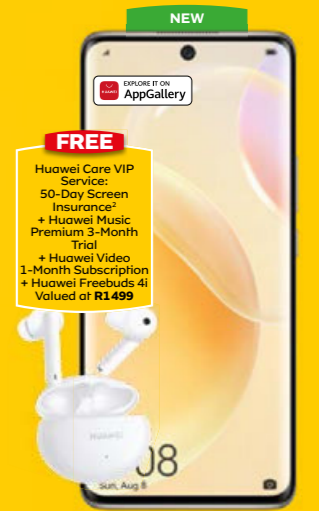

Huawei nova 8

MTN Made For Business M OR MTN Made For Business L
R619 OR **R829**
PMx36

FREE
Huawei Care VIP Service: 50-Day Screen Insurance* + Huawei Music Premium 3-Month Trial + Huawei Video 1-Month Subscription + Huawei Freebuds 4i Valued at R1499