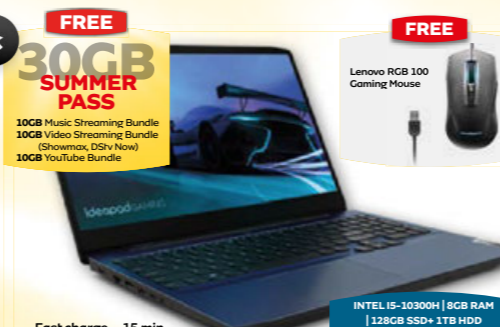

FREE

- 20GB start-up data bundle (once-off Anytime Data, valid for 30 days)
- 6 Months subscription to **Apple Music**. SMS 'Music' to 30105 (Available on Android and iOS)
- eVod – 4GB streaming data when you are on MTN

Sh@reLink H220M LTE Mi-Fi Router included with each of these deals

Laptop deals

NEW

15" SCREEN | INTEL I3, 8 + 256GB SSD | 10TH GEN INTEL CORE SERIES PROCESSOR | LONG BATTERY LIFE WITH FAST CHARGING

MEGA 20GB

Matebook D15 PMx36

R509

My MTNChoice 8GB
4GB ANYTIME DATA 4GB NIGHT EXPRESS

FREE 12GB SUMMER PASS

2GB Music Streaming Bundle
5GB Video Streaming Bundle (Showmax, DStv Now)
5GB YouTube Bundle

FREE Valued at R6599

Microsoft Office 365 Personal + Huawei AX3 Wi-Fi 6 Plus Router

+ Mouse + Backpack + Bluetooth Earphones

+ Huawei VIP Service Includes: (2-Year Warranty, 24/7 Online Support, 2 x Free Maintenance Service in Service Centre, Free Collection and Delivery)

NEW

2K FULLVIEW DISPLAY, | 11" 17 GEN CORE PROCESSOR | 16GB + 512GB | IMMERSIVE SURROUND SOUND | FAST WI-FI 6 | 56 WH LONG BATTERY LIFE

Cash Deal R19 039

MEGA 50GB

Matebook 14 PMx36

R899

My MTNChoice 20GB
10GB ANYTIME DATA 10GB NIGHT EXPRESS

FREE 30GB SUMMER PASS

10GB Music Streaming Bundle
10GB Video Streaming Bundle (Showmax, DStv Now)
10GB YouTube Bundle

FREE Valued at R5599

Microsoft Office 365 Personal + Freebuds 4i

+ Mouse + Backpack

+ Huawei VIP Service Includes: (2-Year Warranty, 24/7 Online Support, 2 x Free Maintenance Service in Service Centre, Free Collection and Delivery)

FREE 1-Month access to Apple Arcade

MEGA 50GB

MacBook Air M1 2020 PMx36

R869

My MTNChoice 20GB
10GB ANYTIME DATA 10GB NIGHT EXPRESS

Cash Deal R24 149

FREE 30GB SUMMER PASS

10GB Music Streaming Bundle
10GB Video Streaming Bundle (Showmax, DStv Now)
10GB YouTube Bundle

APPLE M1 CHIP | 8-CORE CPU WITH 4 PERFORMANCE CORES AND 4 EFFICIENCY CORES | 7-CORE GPU | 16-CORE NEURAL ENGINE | 8GB UNIFIED MEMORY | BATTERY: UP TO 15 HOURS | WIRELESS WEB | TOUCH ID SENSOR | 802.11AX WI-FI 6 WIRELESS NETWORKING