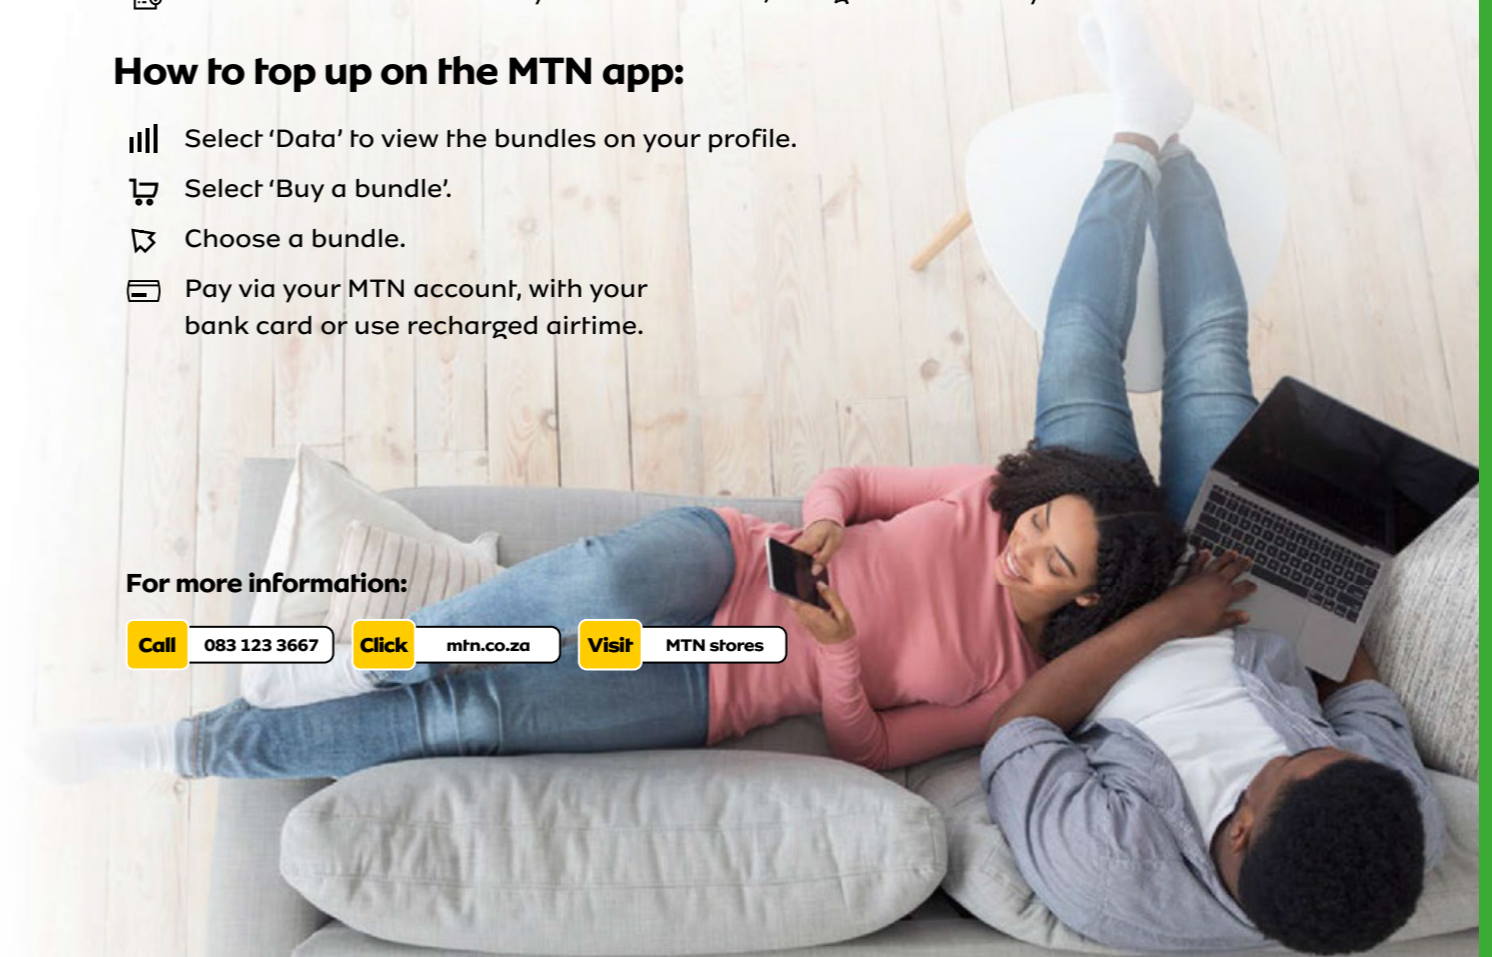

How to top up on the MTN app:

- Select 'Data' to view the bundles on your profile.
- Select 'Buy a bundle'.
- Choose a bundle.
- Pay via your MTN account, with your bank card or use recharged airtime.

For more information:

[Call 083 123 3667](tel:0831233667)
[Click mtn.co.za](https://mtn.co.za)
[Visit MTN stores](#)