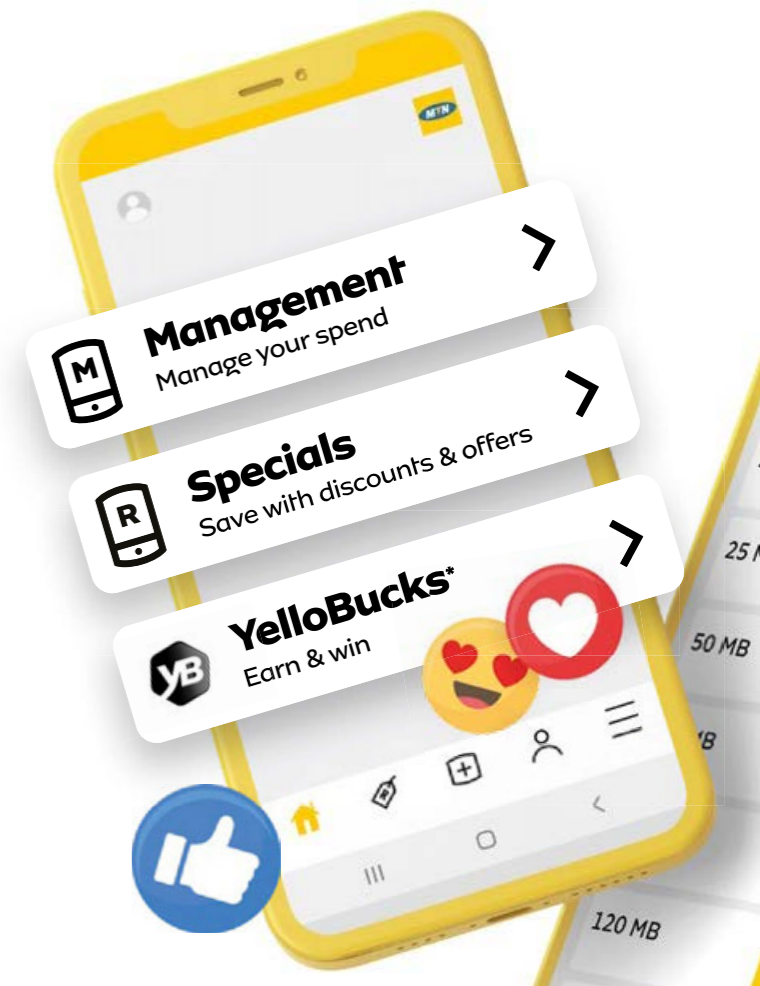

NEW

MTN Home Bundles Tea time. Home Bundle. Tea party.

Get networking with Anytime Data to access Zoom, Skype, Cisco Webex, Google Hangouts and Microsoft Teams.

Spill the tea with your bestie with new **MTN Home Bundles** on **Mzansi's Bozza network**. Choose the amount of Anytime Data that suits your socialising, working and learning needs and get back to doing all the things you love doing on any of the top five networking platforms from **as little as R6 a day**.

Daily		Weekly		Monthly	
100MB	R6	250MB	R20	1GB	R60
250MB	R12	500MB	R30	2GB	R99
500MB	R15	1GB	R40	5GB	R199
				10GB	R259

go big **Bozza**

Purchase in store or dial *136*2#

Need it? MTN App. Hooked up.

It's **go time** everywhere you go

Get discounted deals, manage your mobile life & earn **YelloBucks*** on the **MTN app!** If you're on **MTN**, this is the all in one self-service tool.

You can use it even if you have **zero data!**
Download it now on any of the app stores.

MTN app

T&C apply. *Register for MyMTN Rewards

1GB
FREE DATA
EVERY
MONTH
ONLY AVAILABLE ON THE AYObA APP

Dala Zahara tunes on ayoba

Do more sing-alongs.

Listen to hot tracks with a **FREE** 1GB on ayoba. Only on MTN.

Download mahala at ayoba.me

go big **Bozza** everywhere you go

ayoba