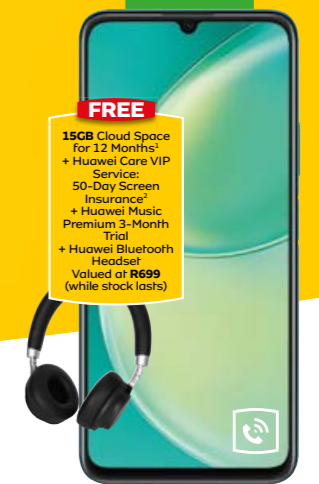

Huawei nova Y60

MTN Made For Business M OR MTN Made For Business L
R449 OR **R699**
PMx24

FREE
15GB Cloud Space for 12 Months* + Huawei Care VIP Service: 50-Day Screen Insurance* + Huawei Music Premium 3-Month Trial + Huawei Bluetooth Headset (while stock lasts)

All deals come with **BONUS 30GB Anytime Data** (once-off, valid for 30 days)

Add a warranty compliant accessory from **R99**