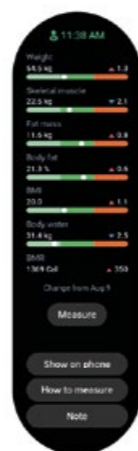

Why settle for same old selfies? Z Flip3's folding form factor turns almost anything into a tripod. It's a steady hand build-in. Just put it in Flex Mode, set it on a surface and record hands-free.

Galaxy Z Flip3 5G

Unfold a new look

Don't just listen to your body. Know it.

Track your fitness progress with our first smartwatch that conveniently measures body composition. Get to know your body fat percentage, skeletal muscle, body water and more to achieve your goals. The Samsung BioActive Sensor and our fastest chip brings the biggest innovation to Galaxy Watch yet.

Get a BIA measurement using just two fingers in 15 seconds. Anytime, anywhere.

The new Samsung BioActive Sensor captures your body composition in real time to inform you as you manage your health goals.