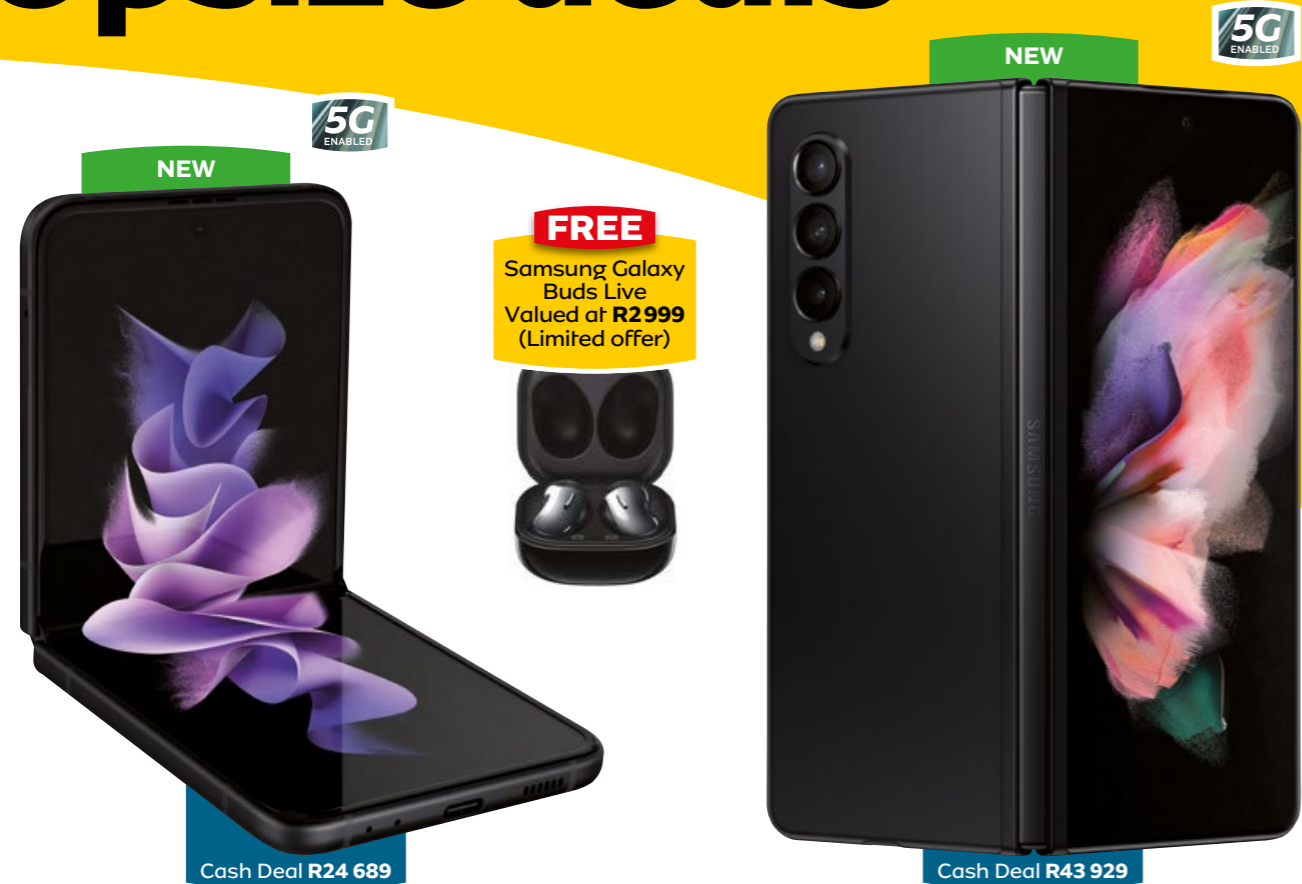

Don't compromise, upsize.

Upsize deals

Cash Deal R24 689

Cash Deal R43 929

MTN MEGA TALK M OR MTN MEGA GIGS M Samsung Galaxy Z Flip3 5G 5G Enabled R889 PMx36 OR R1 169 PMx24	OR MTN MEGA TALK L OR MTN MEGA GIGS L R989 PMx36 OR R1 269 PMx24	ADD R149 PMx36 OR R199 PMx24 and get a Samsung Galaxy Watch4 Classic LTE 42mm or 46mm	MTN MEGA TALK M OR MTN MEGA GIGS M Samsung Galaxy Z Fold3 5G 5G Enabled R1 419 PMx36 OR R1 969 PMx24	OR MTN MEGA TALK L OR MTN MEGA GIGS L R1 519 PMx36 OR R2 069 PMx24

500 MIN MTN MEGA TALK M 250 MIN MTN-TO-MTN 250 MIN MTN-TO-ANY NETWORK 1GB ANYTIME 1GB SOCIAL R30 INTERNATIONAL CALLING 10GB SUMMER PASS 5GB Video Streaming Bundle 5GB YouTube Bundle	8GB MTN MEGA GIGS M 4GB ANYTIME 75 MIN MTN-TO-ANY NETWORK 2GB STREAMING showmax DSLV 2GB SOCIAL 10GB SUMMER PASS 5GB Video Streaming Bundle 5GB YouTube Bundle	700 MIN MTN MEGA TALK L 350 MIN MTN-TO-MTN 350 MIN MTN-TO-ANY NETWORK 2.5GB ANYTIME 2.5GB SOCIAL R30 INTERNATIONAL CALLING 10GB SUMMER PASS 5GB Video Streaming Bundle 5GB YouTube Bundle	12GB MTN MEGA GIGS L 6GB ANYTIME 100 MIN MTN-TO-ANY NETWORK 3GB STREAMING showmax DSLV 3GB SOCIAL R30 INTERNATIONAL CALLING 10GB SUMMER PASS 5GB Video Streaming Bundle 5GB YouTube Bundle

Get the first 3 months of Showmax subscription on us, R99 PM thereafter.

October 2021
Contents