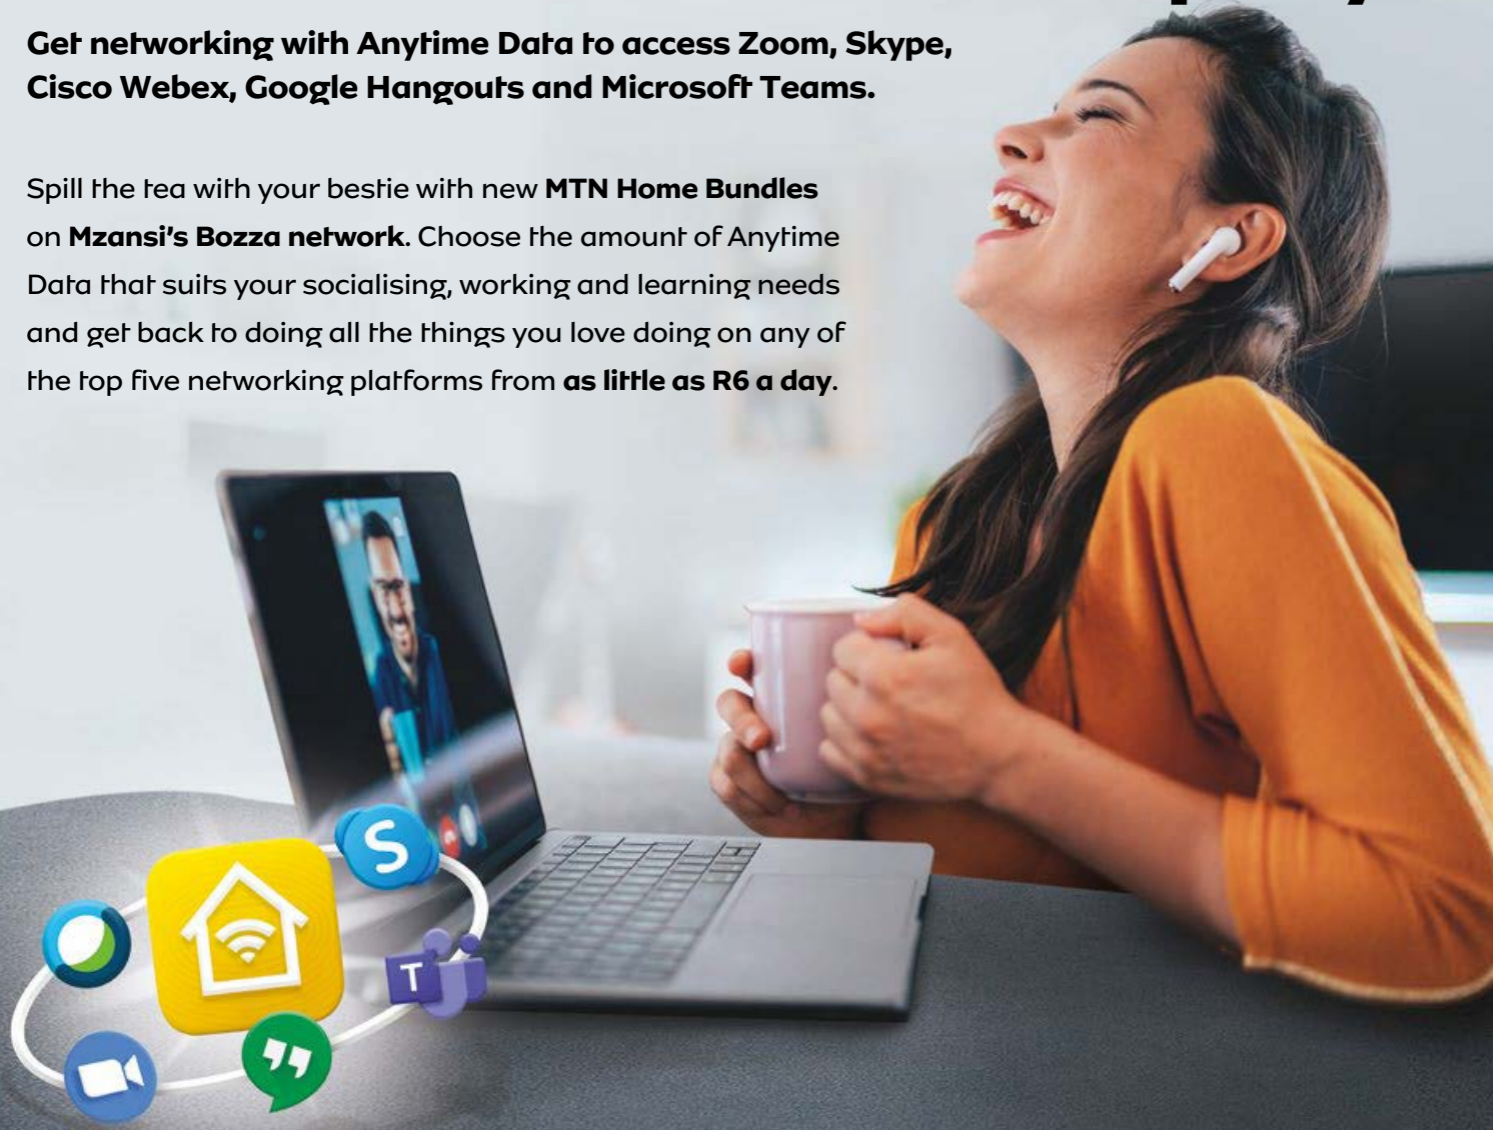

NEW

MTN Home Bundles Tea time. Home Bundle. Tea party.

Get networking with Anytime Data to access Zoom, Skype, Cisco Webex, Google Hangouts and Microsoft Teams.

Spill the tea with your bestie with new **MTN Home Bundles** on **Mzansi's Bozza network**. Choose the amount of Anytime Data that suits your socialising, working and learning needs and get back to doing all the things you love doing on any of the top five networking platforms from **as little as R6 a day**.

Daily		Weekly		Monthly	
100MB	R6	250MB	R20	1GB	R60
250MB	R12	500MB	R30	2GB	R99
500MB	R15	1GB	R40	5GB	R199
				10GB	R259

go big **Bozza**

Purchase in store or dial *136*2#

Need it? MTN App. Hooked up.

It's **go time** everywhere you go

Get discounted deals, manage your mobile life & earn **YelloBucks*** on the **MTN app!** If you're on **MTN**, this is the all in one self-service tool.

You can use it even if you have **zero data!**
Download it now on any of the app stores.

MTN app

T&C apply. *Register for MyMTN Rewards