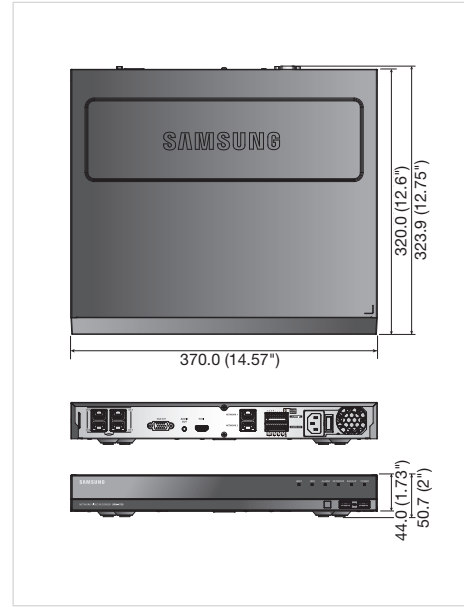

Retail

SRN-472S

SAMSUNG TECHWIN

Dimensions

Unit : mm (inch)

DISPLAY		
Video	Inputs	Up to 4CH
	Resolution	CIF ~ 5M
	Protocols	Samsung, ONVIF
Live	Local Display	HDMI / VGA
	Multi Screen Display	[Local monitor] 1 / 4 / Auto sequence, [Web] 1 / 4 / Auto sequence
PERFORMANCE		
Operating System	Embedded	Linux
	Compression	H.264, MJPEG
	Recording Bandwidth	32Mbps (2M 4CH real-time recording)
	Resolution	CIF ~ 5M
	Mode	Normal, Scheduled, Event (Pre / Post)
Recording	Event Trigger	Alarm input(4), Video loss, Camera event (Sensor, MD, Video analytics)
	Event Action	E-mail, PTZ preset, Alarm out, Buzzer, Monitor out
	Playback Bandwidth	32Mbps (4CH simultaneously)
	Mode	Date & Time (Calendar) / Event log list
Search & Playback	Simultaneous Playback	[Local monitor] Up to 4CH, [Web, CMS] Up to 4CH
	Resolution	CIF ~ 5M
	Playback Control	Fast forward / backward, Move one step up / down
Storage	Built-in	1ea
	Internal	2ea (Fixed)
	Capacity	Internal max. 8TB
Back up	File Back up	[USB] : BU/Exe, [Web, CMS] : JPEG, AVI
	Function	Single channel play, Date-time/title display
Sensor	Input / Output	4 / 3 (NO/NC selectable)
	Input	4CH (Network)
Audio	Compression	G.711, G.726
	Audio Communication	2-way
NETWORK		
Protocol Support		TCP/IP, UDP/IP, RTP (UDP), RTP (TCP), RTSP, NTP, HTTP, DHCP (Server, Client), PPPoE, SMTP, ICMP, IGMP, ARP, DNS, DDNS, uPnP, HTTPS, SNMP, ONVIF (Profile-S)
DDNS		Samsung iPOLiS DDNS
Transmission Bandwidth		Min. 32Mbps
Max. Remote Users		Search 3 / Live unicast 10 / Live multicast 20
IP		IPv4 / IPv6
Security		IP address filtering, User access log, 802.1x authentication, Encryption
Language	GUI / Web Viewer	English, French, German, Italian, Spanish, Russian, Turkish, Polish, Dutch, Swedish, Czech, Portuguese, Danish, Rumanian, Serbian, Croatian, Hungarian, Greek, Norwegian, Finnish, Korean, Chinese, Japanese, Thai
		[Window] : XP SP2 or above, Vista, 7, 8, [Mac OS] : OSX 10.7 or above
OS		[Internet Explorer] : ver.8 ~ 11, [Firefox] : ver.19.x or above
Web Browser		[Chrome] : ver.26.x or above, [Safari] : ver.6.0.3 or above (OSX 10.6 or above)
Viewer Software	Type	SSM, Webviewer, SmartViewer
	CMS Support	SDK / CGI
FUNCTIONS		
Camera Setup	Register	PnP mode, Manual mode
	Setup Items	IP Address, Add Profile Edit, Bitrate, Compression, GOP, Quality, Video Setup (MD, VA, ABF, Brightness/Contrast, Flip/Mirror, IRIS, WDR, D&N, SSNR, Shutter)
PTZ	Control	Via GUI, Webviewer
	Preset	255
Smart phone	OS	Android, iOS
	Control	Live 4 / Playback 1
System Control		Mouse, IR Remocon
INDICATOR / INTERFACE		
Front	Indicator	Power status LED 1ea, HDD action LED 1ea, Alarm status LED 1ea, Record status LED 1ea, Network action LED 1ea, Back up LED 1ea
	USB	2ea
	HDMI / VGA	1ea / 1ea
Connections	Audio	Out 1ea (RCA, Line)
	Ethernet	2ea (100Mbps) + PoE 4ea (10/100Mbps)
	Alarm	In 4ea (Terminal block) / Out 3ea (Terminal block)
	Power Cord	AC inlet 1ea
SYSTEM		
Log	Log List	System log : Max. 20000, Event log : Max. 20000
GENERAL		
Electrical	Input Voltage / Current	100 ~ 240V AC / 3.5A 50Hz/60Hz
	NVR Power Consumption	Max. 30W (With 1TB HDD 1ea)
	Camera Power Output	15.4W per Channel, Total 61.6W (PoE, IEEE 802.3af)
Environmental	Operating Temperature	+0°C ~ +40°C (+32°F ~ +104°F)
	Operating Humidity	20% ~ 85% RH
Mechanical	Color / Material	Black / Metal
	Dimensions (WxHxD)	370.0 x 44.0 x 320.0mm (14.57" x 1.73" x 12.6") (1U)
	Weight	2.73Kg (6.02 lb) without HDD
	Safety	UL, KC
Approvals	Safety	UL, KC
	EMC	CE, FCC, KCC, CCC, Gost-R