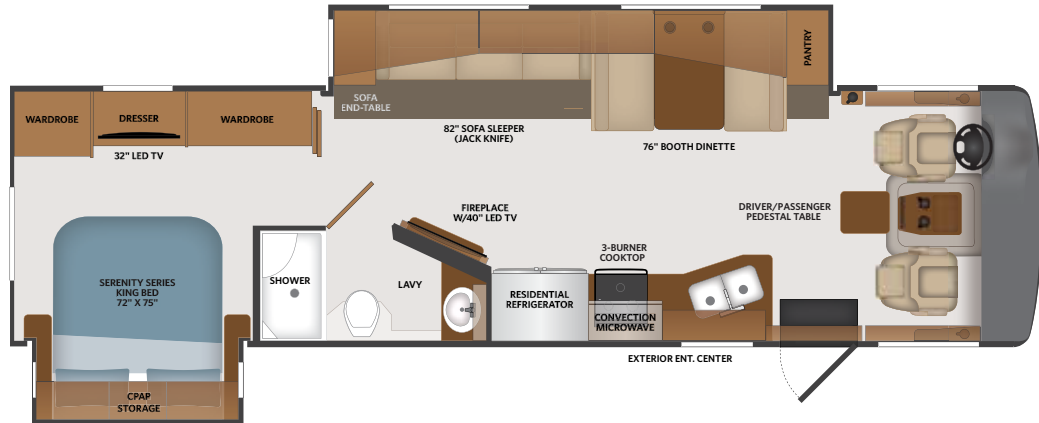

INTERIOR

- Digital Dash, Even Lower Engine Cover and Center Console
- Residential at Feature Wall & Refreshed Window Treatments
- Automotive Style Dash w/Dual Monitors & Workstation
- Sony® Dash Radio w/CarPlay & Front Speakers
- Residential Refrigerator French Door w/Icemaker
- Tarkett® Flooring
- Electric Fireplace at Feature Wall
- Solid Surface Galley Counters & Sink Covers
- Multiple Power Ceiling Vent Fans
- Fiberglass Shower, Glass Door & Skylight
- King Bed
- C-PAP Machine Prep in Bedroom Overhead

OPTIONS

- 35th Anniversary Edition (Option 599)
- KING Universal Satellite System
- Garmin™ Collision Mitigation
- Three Burner Drop In Range with Oven
- Washer/Dryer Combo (33C, 35K, 36F)
- Theater Seating
- L-Sofa & Free Standing Dinette w/Credenza (35P)
- Steering Stabilizer (Available after Oct 2020, NA 35P, 36F)
- Hide-A-Loft™ Drop Down Queen Bed
- Free Standing Dinette w/Credenza (33C, 35K, 35P)
- Upgraded WiFi Ranger™ Sky4ProPack w/LTE
- 265W Solar Panel
- SumoSprings® Front & Rear
- Power Cord Reel
- Expandable L-Sofa (33C, 35K)

35K 089, 096, 113, 126, 191, 194, 220, 304, 454, 470, 471, 559, 580, 671, 833

TOP FLOORPLAN FEATURES

1. Bath-and-a-Half
2. Sleeps up to 6
3. The Bouncer Story
2. Residential Refrigerator w/French Door and Icemaker
3. Power Entry Step
4. Bus-style Luggage Doors

35P Options: 089, 096, 113, 208, 220, 304, 454, 470, 485, 559, 580, 671, 833

TOP FLOORPLAN FEATURES

1. Spacious Galley, Mid-Coach Bath
2. Sleeps up to 6
3. Stackable Washer/Dryer
4. Convection Microwave
5. 98" Sofa w/Incliner
6. Pass-through Exterior Storage