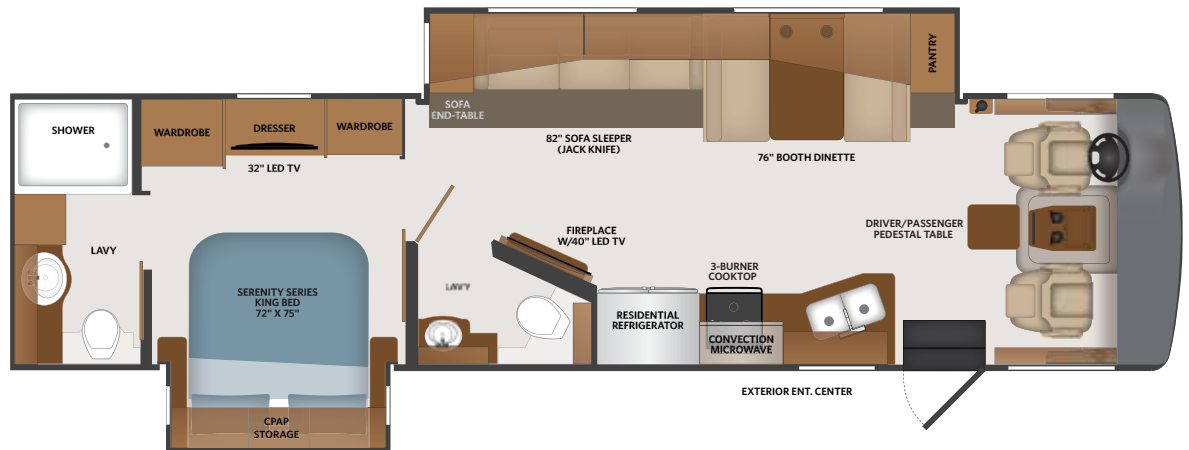

INTERIOR

- Digital Dash, Even Lower Engine Cover and Center Console
- Residential at Feature Wall & Refreshed Window Treatments
- Automotive Style Dash w/Dual Monitors & Workstation
- Sony® Dash Radio w/CarPlay & Front Speakers
- Residential Refrigerator French Door w/Icemaker
- Tarkett® Flooring
- Electric Fireplace at Feature Wall
- Solid Surface Galley Counters & Sink Covers
- Multiple Power Ceiling Vent Fans
- Fiberglass Shower, Glass Door & Skylight
- King Bed
- C-PAP Machine Prep in Bedroom Overhead

BEST-SELLING MOTORHOME OF ALL-TIME

33C | 35K | 35P | 35F

33C Options: 089, 096, 113, 126, 191, 194, 220, 304, 454, 470, 471, 559, 580, 671, 833

TOP FLOORPLAN FEATURES

1. Open Living Area
2. Sleeps up to 6
3. Dual Dash Monitors
4. Fiberglass Shower w/Skylight
5. 2000W Inverter
6. Full Body Paint

35K 089, 096, 113, 126, 191, 194, 220, 304, 454, 470, 471, 559, 580, 671, 833

TOP FLOORPLAN FEATURES

1. Bath-and-a-Half
2. Sleeps up to 6
3. The Bouncer Story
2. Residential Refrigerator w/French Door and Icemaker
3. Power Entry Step
4. Bus-style Luggage Doors

35P Options: 089, 096, 113, 208, 220, 304, 454, 470, 485, 559, 580, 671, 833

TOP FLOORPLAN FEATURES

1. Spacious Galley, Mid-Coach Bath
2. Sleeps up to 6
3. Stackable Washer/Dryer
4. Convection Microwave
5. 98" Sofa w/Incliner
6. Pass-through Exterior Storage