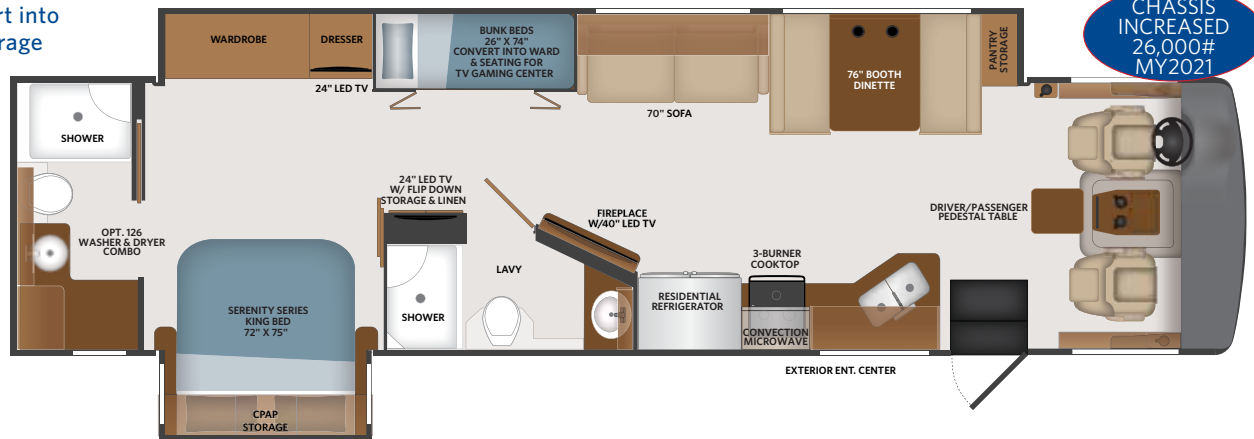

35K 089, 096, 113, 126, 191, 194, 220, 304, 454, 470, 471, 559, 580, 671, 833

TOP FLOORPLAN FEATURES

1. Bath-and-a-Half
2. Sleeps up to 6
3. The Bouncer Story
2. Residential Refrigerator w/French Door and Icemaker
3. Power Entry Step
4. Bus-style Luggage Doors

35P Options: 089, 096, 113, 208, 220, 304, 454, 470, 485, 559, 580, 671, 833

TOP FLOORPLAN FEATURES

1. Spacious Galley, Mid-Coach Bath
2. Sleeps up to 6
3. Stackable Washer/Dryer
4. Convection Microwave
5. 98" Sofa w/Incliner
6. Pass-through Exterior Storage

36F Options: 089, 096, 113, 126, 194, 220, 304, 454, 470, 485, 559, 580, 671

TOP FLOORPLAN FEATURES

1. Two Full Baths
2. Sleeps up to 7
3. Bunk Beds that Convert into a Large Wardrobe Storage
4. Surge Protection
5. Tarkett® Flooring
6. Electric Fireplace at Feature Wall
7. 26,000# Chassis