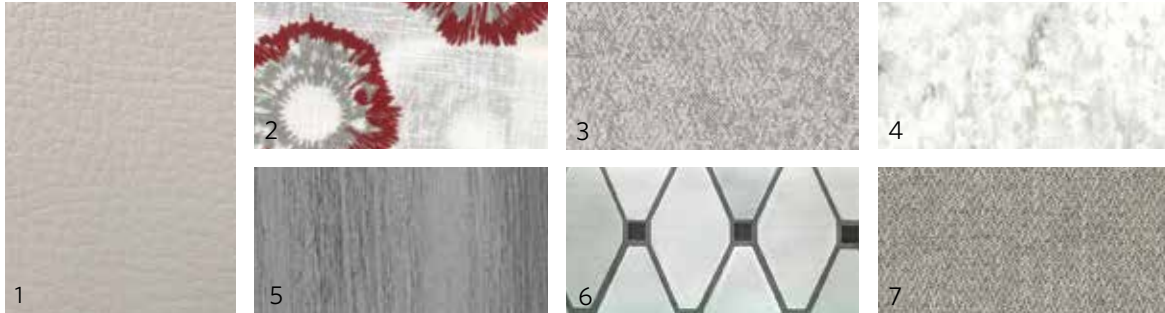

We are proud to celebrate the 35th Anniversary of the Bounder model with an Anniversary Edition available for the best-selling motorhome of all-time. You may choose from two custom Bounder 35th Anniversary Edition interiors "Inspiration" with Greystone Cabinetry and "Celebration" with our new classical white painted wood, Heritage.

Attention to detail for the Bounder commemorative year with special exterior 35th Anniversary badging, entry tread step mat and custom embroidery anniversary logo in the headrests and accent pillows.

A limited number of 35th Anniversary Bounders Models will be produced.

INSPIRATION
35th ANNIVERSARY EDITION

GREYSTONE

CELEBRATION
35th ANNIVERSARY EDITION