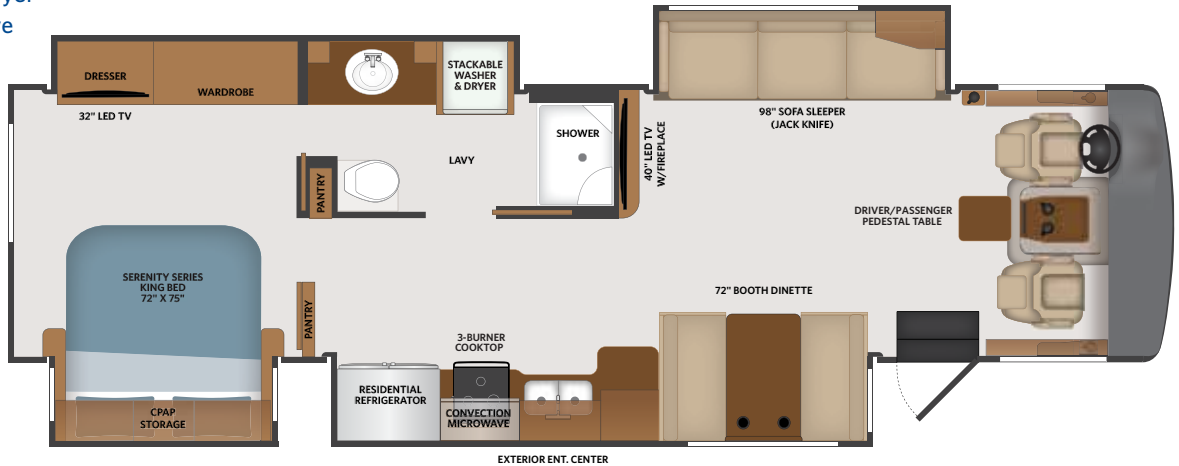

INTERIOR

- Digital Dash, Even Lower Engine Cover and Center Console
- Residential at Feature Wall & Refreshed Window Treatments
- Automotive Style Dash w/Dual Monitors & Workstation
- Sony® Dash Radio w/CarPlay & Front Speakers
- Residential Refrigerator French Door w/Icemaker
- Tarkett® Flooring
- Electric Fireplace at Feature Wall
- Solid Surface Galley Counters & Sink Covers
- Multiple Power Ceiling Vent Fans
- Fiberglass Shower, Glass Door & Skylight
- King Bed
- C-PAP Machine Prep in Bedroom Overhead

35K 089, 096, 113, 126, 191, 194, 220, 304, 454, 470, 471, 559, 580, 671, 833

TOP FLOORPLAN FEATURES

1. Bath-and-a-Half
2. Sleeps up to 6
3. The Bouncer Story
2. Residential Refrigerator w/French Door and Icemaker
3. Power Entry Step
4. Bus-style Luggage Doors

BOUNDER OPTIONS

089	Upgraded WiFi Package
096	KING® Universal Satellite System
113	Range -3 Burner Drop-in w/Oven
126	Washer/Dryer — All in one combo
191	Expandable L-Sofa
194	Theater Seating
208	L-Sofa Transformer w/Free Standing Dinette
220	Hide-A-Loft™ Drop Down Queen Bed

35P Options: 089, 096, 113, 208, 220, 304, 454, 470, 485, 559, 580, 671, 833

TOP FLOORPLAN FEATURES

1. Spacious Galley, Mid-Coach Bath
2. Sleeps up to 6
3. Stackable Washer/Dryer
4. Convection Microwave
5. 98" Sofa w/Incliner
6. Pass-through Exterior Storage