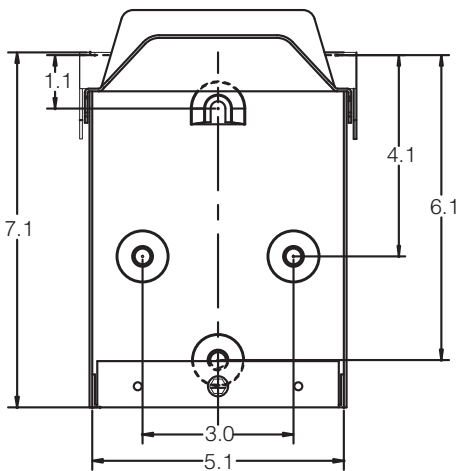

## Wire Ranges

Connector	U025S & U010S010GRP				U010010GRP*		U012010GRP				U013*		U054*	
	Copper		Aluminum		Copper		Copper		Aluminum		Copper		Copper	
	Solid	Stranded	Solid	Stranded	Solid	Stranded	Solid	Stranded	Solid	Stranded	Solid	Stranded	Solid	Stranded
Line	14-10	14-10	-	-	14-10	14-10	14-10	14-10	-	-	14-10	14-10	12-8	12-4
Load	14-10	14-10	-	-	14-10	14-10	14-10	14-10	-	-	-	-	-	-
Neutral	14-10	14-10	-	-	14-10	14-10	14-10	14-10	-	-	14-10	14-10	12-8	12-4
Equipment Ground	12-8	12-2	12-8	12-2	12-8	12-2	12-8	12-2	12-8	12-2	12-8	12-2	12-8	12-2

## Layouts

## Dimensions