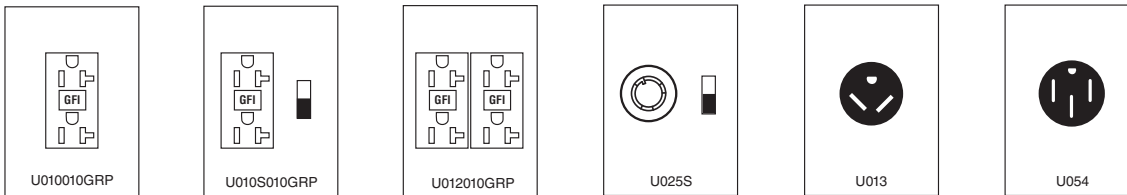

Durable Outdoor Power Outlets

Specifications

Model Number	Receptacles	No. of GFIs	Amps	Volts	Cabinet Size (in.)	Enclosure Color	Weight (lbs.)	Std. Pkg.	cUL^{us}
U010010GRP	5-20R2GFI	1	20	120	5 x 7	Green	4.5	1	Yes
U010S010GRP	5-20R2GFI & Switch	1	20	120			4.5	1	
U012010GRP	5-20R2GFI	2	20	120			4.5	1	
U025S	L6-20R Twist Lock & Switch	0	20	120		Gray	4	4	
U013	R32U	0	30	120			4.5	4	
U054	14-50R	0	50	120/240			5	4	

Wire Ranges

Connector	U025S & U010S010GRP				U010010GRP*		U012010GRP				U013*		U054*	
	Copper		Aluminum		Copper		Copper		Aluminum		Copper		Copper	
	Solid	Stranded	Solid	Stranded	Solid	Stranded	Solid	Stranded	Solid	Stranded	Solid	Stranded	Solid	Stranded
Line	14-10	14-10	-	-	14-10	14-10	14-10	14-10	-	-	14-10	14-10	12-8	12-4
Load	14-10	14-10	-	-	14-10	14-10	14-10	14-10	-	-	-	-	-	-
Neutral	14-10	14-10	-	-	14-10	14-10	14-10	14-10	-	-	14-10	14-10	12-8	12-4
Equipment Ground	12-8	12-2	12-8	12-2	12-8	12-2	12-8	12-2	12-8	12-2	12-8	12-2	12-8	12-2

*Aluminum wire not applicable.

Layouts