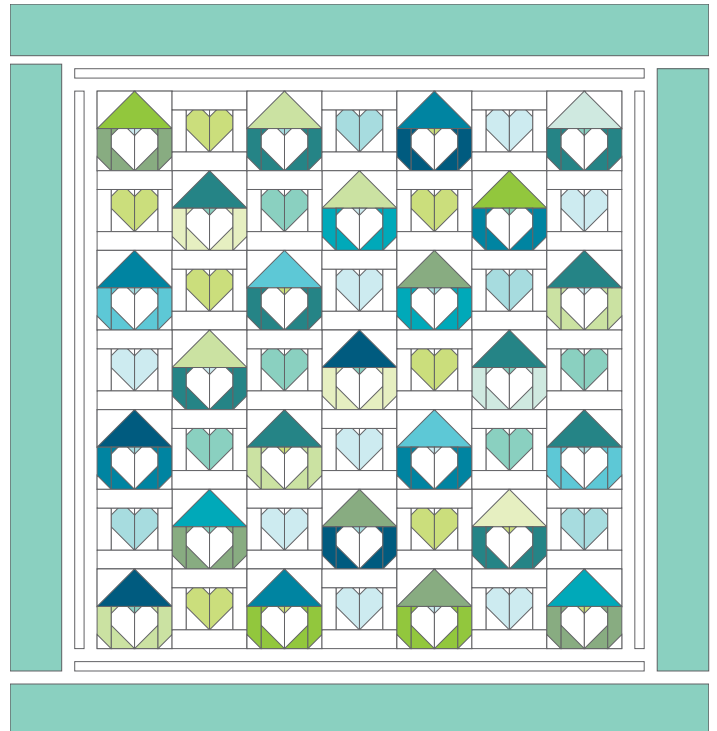

MISSOURI STAR
— QUILT CO. —

YOU GNOME I LOVE YOU

Note: The original PDF pattern for the You Gnome I Love You quilt can be purchased from hellomellydesigns.com.

QUILT SIZE: 69" x 72½"

BLOCK SIZE: 8½" x 9" unfinished,
8" x 8½" finished

JENNY'S QUILT SUPPLIES

- 1 package of 10" print squares
- 3¾ yards of white fabric
- includes inner border
- 1¼ yards of outer border fabric
- ¾ yard binding
- 4½ yards backing or 2¼ yards of
108" wide

CUTTING DIAGRAMS