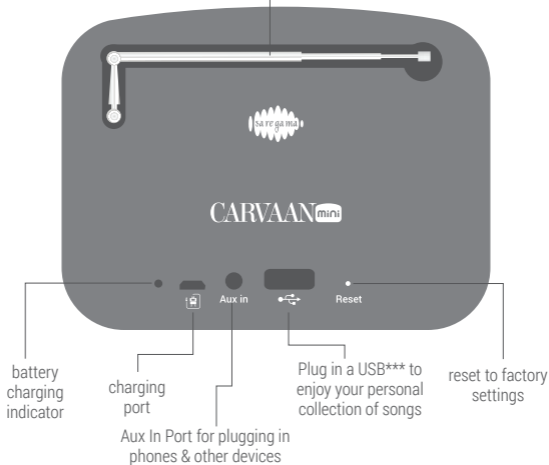

BACK VIEW: PORTS ON CARVAAN MINI TAMIL

Pull out the antenna from the back panel of Carvaan Mini Tamil for improved reception of local

FM stations

Micro USB to USB charging cable

Frequency: 50 Hz for input and 5V 1A for output

Full battery charge time 1-2 hours

Battery usage: Approximately 4-5 hours once the battery is fully charged

***support for USB 2.0