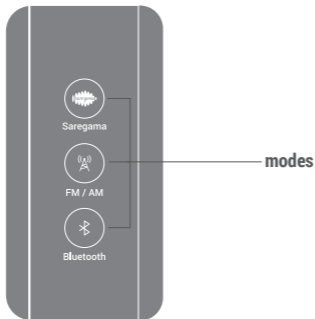

SAREGAMA
CARVAAN mini

USER MANUAL

TAMIL | தமிழ்

TOP VIEW: BUTTONS ON CARVAAN MINI TAMIL

LEFT SIDE VIEW: MODES ON CARVAAN MINI TAMIL

To choose a mode, press the corresponding mode button on the unit

SAREGAMA

351 pre-loaded evergreen songs composed by MS Viswanathan, TK Ramamoorthy, Ilaiyaraaja & AR Rahman; this is the default mode on first power on/reset

FM/AM*

Listen to local FM/ AM stations.

To tune to FM, press FM/AM mode button

To tune to AM, press FM/AM mode button again

To tune to AM from any other mode, press FM/AM mode button twice

**AM station will play as per broadcast timings*

To auto tune FM/AM stations, follow the steps: