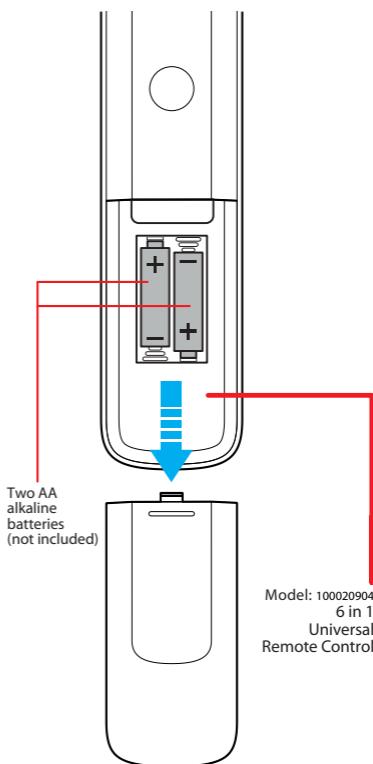

GETTING STARTED (BATTERIES)

Your remote requires 2 x AA / LR6 batteries. Please insert them as shown below. Alkaline batteries are recommended.

Installing the Batteries

1. Remove the battery cover.
2. Insert the batteries as shown.
3. Snap the battery cover back into place.

Two AA
alkaline
batteries
(not included)

Model: 100020904
6 in 1
Universal
Remote Control

Battery Precautions

- Do not mix old and new batteries.
- Do not mix alkaline, standard (carbon-zinc) or rechargeable (nickel-cadmium) batteries.
- Always remove old, weak or worn-out batteries promptly and recycle or dispose of them in accordance with local and national regulations.