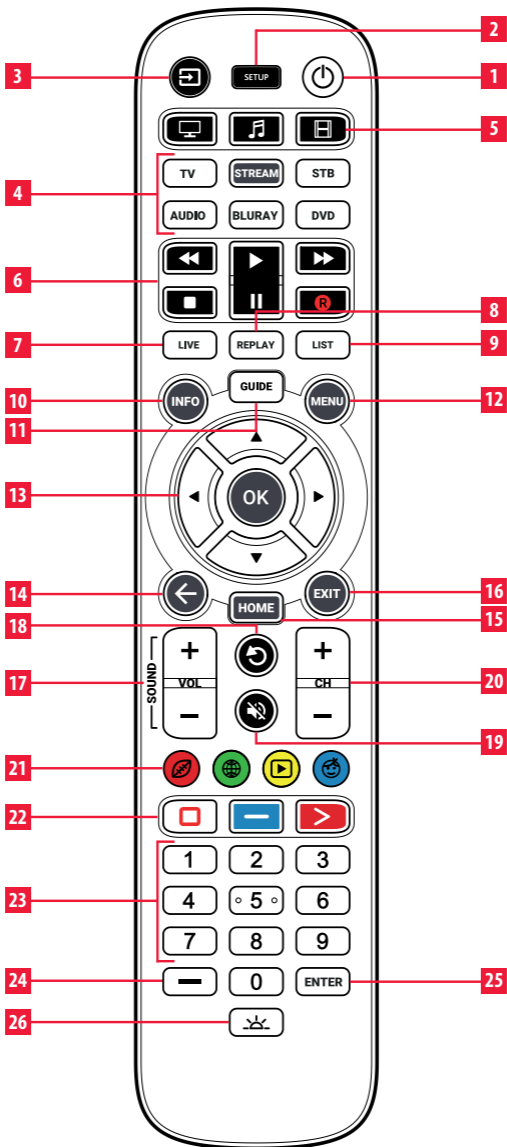

GETTING STARTED (BUTTONS)