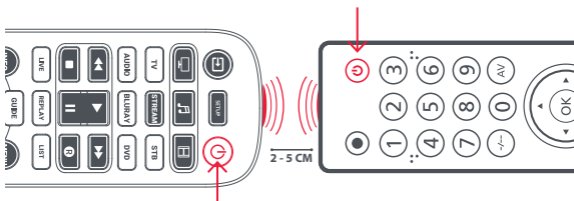

SETUP - LEARNING

Your ONN remote control can learn any function from any other working remote control. This is a quick and easy one-time setup that allows you to control any infrared controlled device you have in your living room. It also allows you to add a key or keys that may be missing to a spare key on the ONN.

To do this, firstly make sure you have all your original remote controls to hand, and that they have working batteries in.

To learn functions, the original remote should be approximately 2-5 cm from the ONN remote, pointing towards it:

1. Press the Device key for the device you want to learn functions onto (e.g. TV).
2. Hold down the Setup key until the LED under the Device key blinks twice.
3. Press 975 – the LED should blink twice.
4. Press and release the key you want to learn a function onto (for example the Power key) – the LED will begin to flash rapidly.
5. Press and release* the corresponding key on the original remote, for example Power.
6. The LED will blink twice to indicate the key has been learned correctly.
7. Repeat steps 4 and 5 for each key you want to learn – remember you can learn from multiple remotes, but only one function per key.
8. When you have learned all the functions you require, press and hold the Setup key until the LED blinks twice.

* Some remotes send commands differently. If you find a function cannot be learned, try holding down the key on the original remote instead of pressing and releasing.

Hints:

- If the LED shows one long blink at step 5, the function was not learned correctly, please try again from step 4.