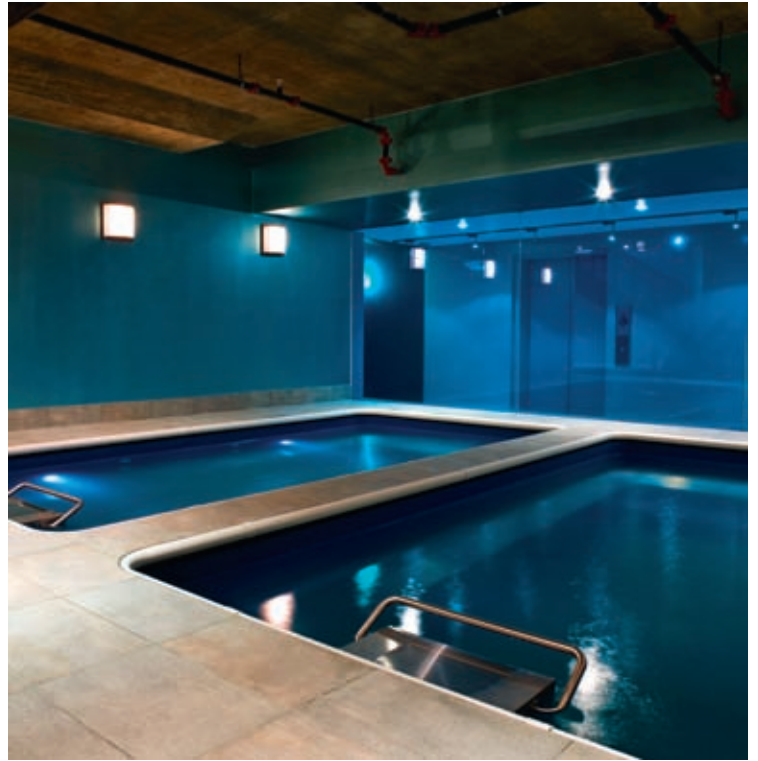

The modular Endless Pool is so small and easy to install that it fits just about anywhere. Call us with your idea.

5. HOTELS & FITNESS CENTERS

The Endless Pool® enables Fitness Centers to offer members additional programming through personal training, water therapy, swim lessons, one-on-one stroke analysis, triathlete training and scheduled lap swimming. The Endless Pool allows you to personalize your training sessions while enhancing revenues. As little as 2 training sessions per day can cover the cost of the Endless Pool in less than 1 year.

Adding an Endless Pool to your Fitness Program enhances revenue, programming and membership participation in a cost effective and environmentally friendly way.

Hotels with limited space have installed Endless Pools to add swimming to their list of amenities. Research shows that hotels with pools have a 20% higher occupancy rate and higher average room rate. Adding Endless Pools allows you to target business travelers looking for high tech, fitness conscious products to enhance their stay.