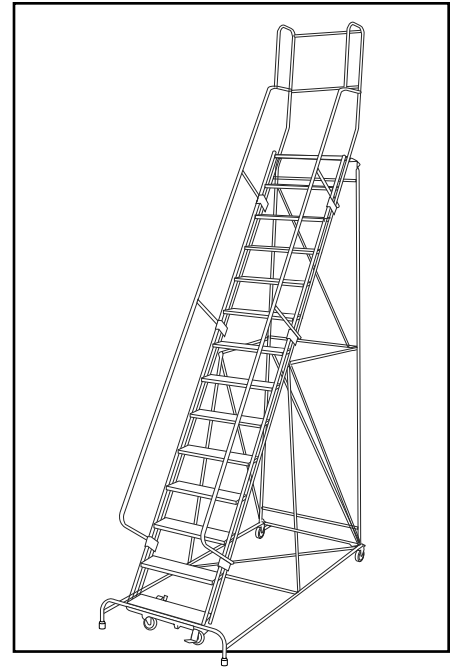

# 13-16 STEP ROLLING SAFETY LADDER

10" DEEP TOP STEP

# 13-16 STEP ROLLING SAFETY LADDER

10" DEEP TOP STEP

PARTS LISTED IN RED ARE EXCLUSIVE TO LADDERS SOLD IN CALIFORNIA.

#	DESCRIPTION	QTY.	ULINE PART NO.	MFG. PART NO.
1	Stile for H-1555-10	1	-----	AS2054
1	Stile for H-1556-10	1	-----	AS2056
1	Stile for H-1557-10	1	-----	AS2058
1	Stile for H-1558-10	1	-----	AS2060
2	Handrail Right for H-1555-10	1	-----	SU1749
2	Handrail Right for H-1556-10	1	-----	SU1751
2	Handrail Right for H-1557-10	1	-----	SU1753
2	Handrail Right for H-1558-10	1	H-1558-HRWLD	SU1755
3	Handrail Left for H-1555-10	1	-----	SU1748
3	Handrail Left for H-1556-10	1	-----	SU1750
3	Handrail Left for H-1557-10	1	-----	SU1752
3	Handrail Left for H-1558-10	1	-----	SU1754
4	No. 3 Bar	2	H-843-4	SU1460
5	Base Panel for H-1555-10	1	----- -----	SU1380 SU2253
5	Base Panel for H-1556-10	1	H-1556-BASE H-1556-BASEC	SU1381 SU2245
5	Base Panel for H-1557-10	1	----- -----	SU1428 SU2261
5	Base Panel for H-1558-10	1	H-1558-10BP -----	SU1444 SU2262
6	Back Panel for H-1555-10	1	----- -----	SU1451 SU1994
6	Back Panel for H-1556-10	1	H-1556-20BAC -----	SU1452 SU1996
6	Back Panel for H-1557-10	1	----- -----	SU1453 SU2289
6	Back Panel for H-1558-10	1	H-1558-BAR -----	SU1454 SU2013
7	Horizontal Brace for H-1555-10	2	-----	ST6555
7	Horizontal Brace for H-1556-10	2	-----	ST6676
7	Horizontal Brace for H-1557-10	2	-----	ST6671
7	Horizontal Brace for H-1558-10	2	-----	ST6679
8	Vertical Brace for H-1555-10	2	H-1554-VTBRC	ST6673
8	Vertical Brace for H-1556-10, H-1557-10, H-1558-10	2	H-1556-VTBRC	ST6677

# 13-16 STEP ROLLING SAFETY LADDER