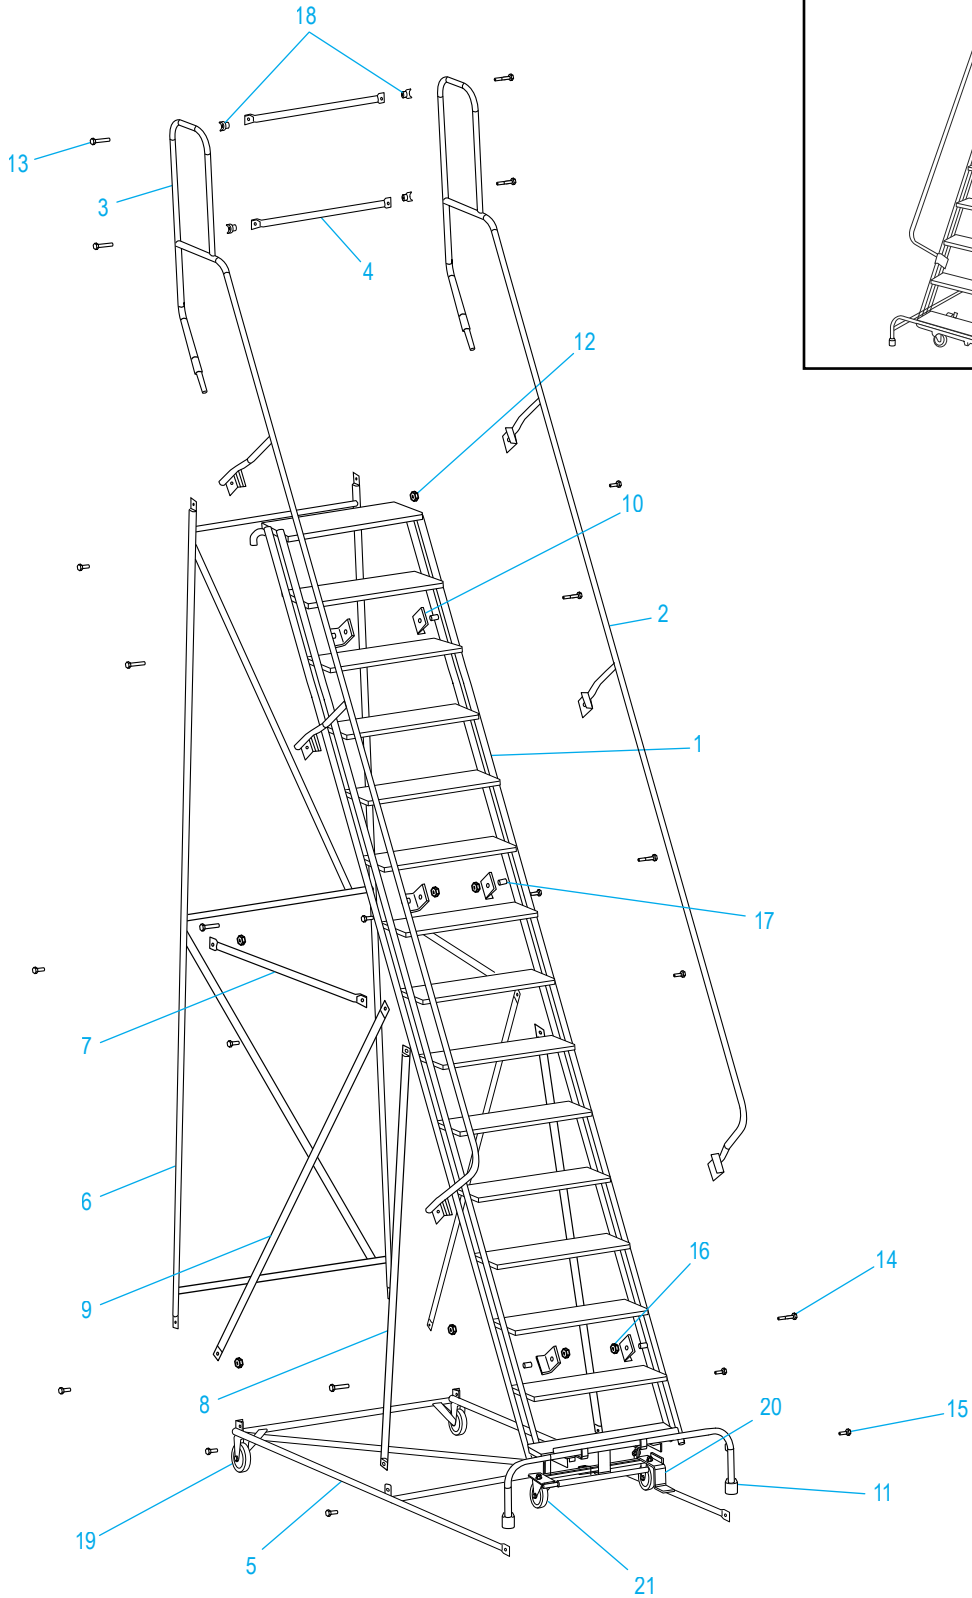

# 13-16 STEP ROLLING SAFETY LADDER

10" DEEP TOP STEP

# 13-16 STEP ROLLING SAFETY LADDER

10" DEEP TOP STEP

PARTS LISTED IN RED ARE EXCLUSIVE TO LADDERS SOLD IN CALIFORNIA.

#	DESCRIPTION	QTY.	ULINE PART NO.	MFG. PART NO.
1	Stile for H-1555-10	1	-----	AS2054
1	Stile for H-1556-10	1	-----	AS2056
1	Stile for H-1557-10	1	-----	AS2058
1	Stile for H-1558-10	1	-----	AS2060
2	Handrail Right for H-1555-10	1	-----	SU1749
2	Handrail Right for H-1556-10	1	-----	SU1751
2	Handrail Right for H-1557-10	1	-----	SU1753
2	Handrail Right for H-1558-10	1	H-1558-HRWLD	SU1755
3	Handrail Left for H-1555-10	1	-----	SU1748
3	Handrail Left for H-1556-10	1	-----	SU1750
3	Handrail Left for H-1557-10	1	-----	SU1752
3	Handrail Left for H-1558-10	1	-----	SU1754
4	No. 3 Bar	2	H-843-4	SU1460
5	Base Panel for H-1555-10	1	----- -----	SU1380 SU2253
5	Base Panel for H-1556-10	1	H-1556-BASE H-1556-BASEC	SU1381 SU2245
5	Base Panel for H-1557-10	1	----- -----	SU1428 SU2261
5	Base Panel for H-1558-10	1	H-1558-10BP -----	SU1444 SU2262
6	Back Panel for H-1555-10	1	----- -----	SU1451 SU1994
6	Back Panel for H-1556-10	1	H-1556-20BAC -----	SU1452 SU1996
6	Back Panel for H-1557-10	1	----- -----	SU1453 SU2289
6	Back Panel for H-1558-10	1	H-1558-BAR -----	SU1454 SU2013
7	Horizontal Brace for H-1555-10	2	-----	ST6555
7	Horizontal Brace for H-1556-10	2	-----	ST6676
7	Horizontal Brace for H-1557-10	2	-----	ST6671
7	Horizontal Brace for H-1558-10	2	-----	ST6679
8	Vertical Brace for H-1555-10	2	H-1554-VTBRC	ST6673
8	Vertical Brace for H-1556-10, H-1557-10, H-1558-10	2	H-1556-VTBRC	ST6677

# 13-16 STEP ROLLING SAFETY LADDER