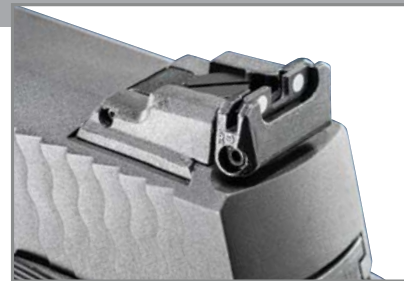

Adjustable White Dot Rear Sight