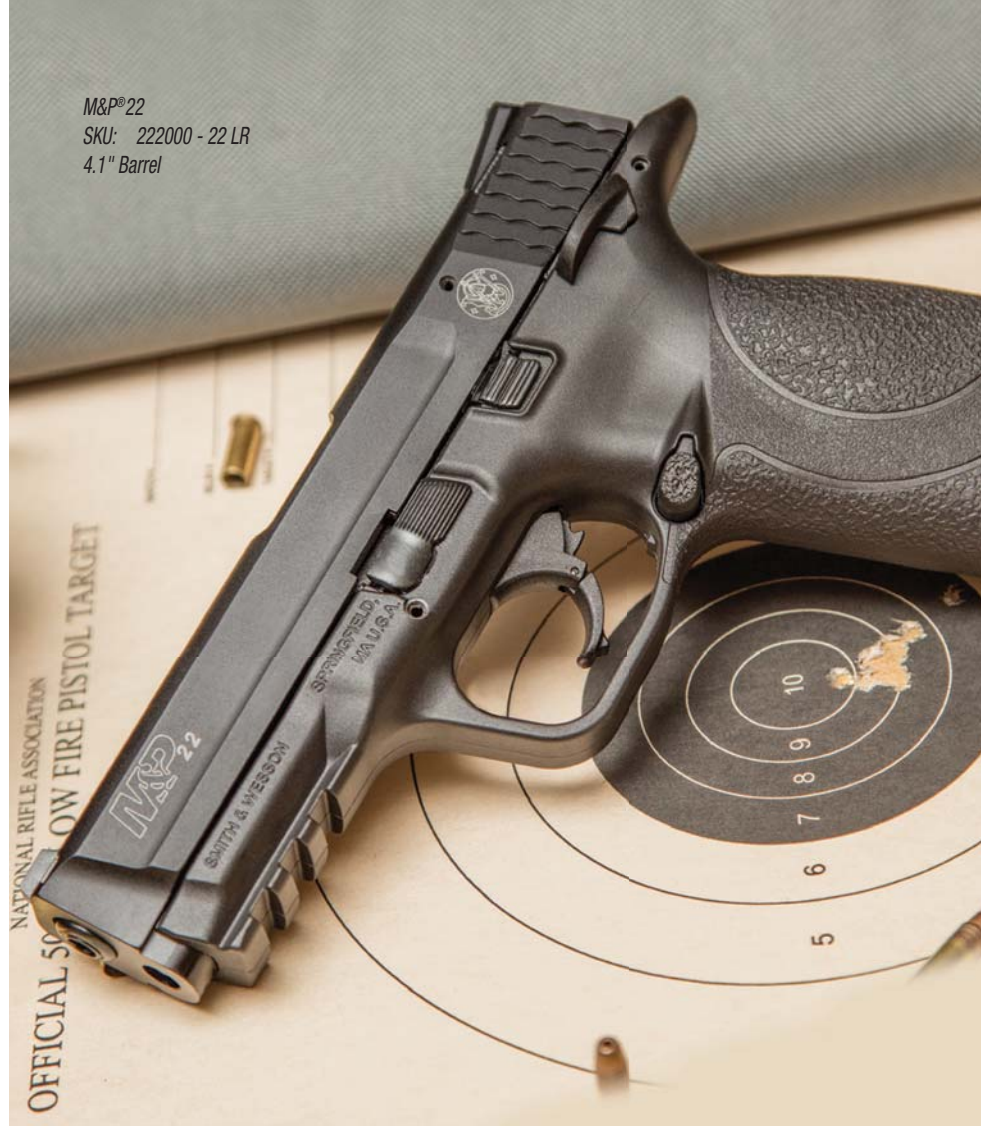

Threaded Barrel - M8 x .75 mm
Adapter Sold Separately