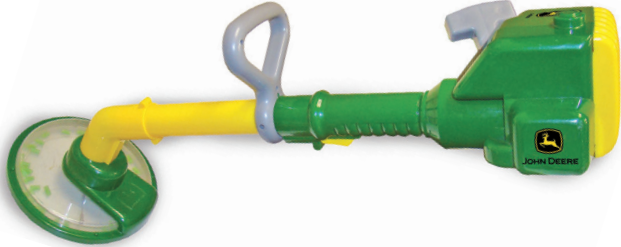

SRRP: **\$39.95** EACH

ANIMAL SOUNDS HAYRIDE

34908 - Pack: 4

Hop aboard the John Deere Animal Sounds Hay Ride where you lead the way on your barnyard adventure. This classic John Deere toy features four animal sounds, music and removable figures. Requires 3 "AAA" batteries (included). Age grade 18 mos+

SRRP: **\$39.95** EACH

WHILE STOCKS LAST

GERATION BOARD

T16027 - Pack: 4

Includes 11 John Deere styled interlocking gears. Magnetic board with on-off switch and 2 speeds. Age grade 3+.

SRRP: **\$49.95** EACH

BUSY DRIVER

34906 - Pack: 4

Kids will delight with the realistic sights and sounds of this popular themed toy. Buttons and levers activate realistic sounds that include a horn, turn signal, engine, music and more! Age grade 12 mos+. Requires 3 "AA" batteries (included). Age grade 12 mos+.

SRRP: **\$39.95** EACH

POWER TRIMMER (WHIPPER SNIPPER)

35813 - Pack: 2

No batteries required, pull string to power motor.

Age grade 18 mos+.

SRRP: **\$29.95** EACH

POWER CLIPPER (HEDGE TRIMMER)

35814 - Pack: 2