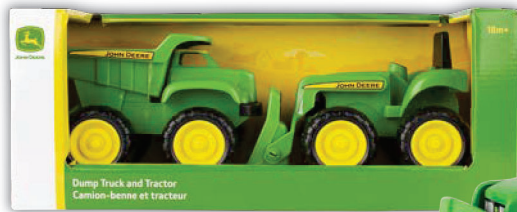

NEW!
2020

15 CM PLASTIC SAND PIT VEHICLES 2-PACK

35874 - Pack: 4

Age grade 18 mos+.

SRRP: **$17.95** EACH

15 CM PLASTIC SAND PIT VEHICLE ASSORTMENT

37558 - Pack: 4

Age grade 18 mos+.

SRRP: **$9.95** EACH