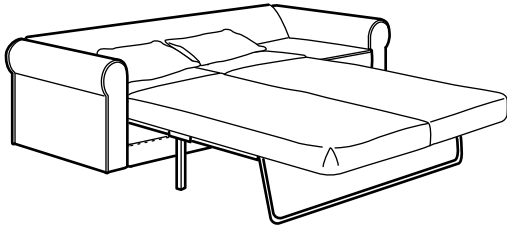

Combinations

HÄRLANDA Sleeper sofa
Six back cushions included.
W111×D38%×H41".

Total price including cover

Inseros white	193.204.50	$1078
Ljungen light green	393.204.54	$1148
Ljungen medium gray	893.204.56	$1148
Ljungen light red	793.204.52	$1148
Sporda dark gray	493.204.58	$1218
Sporda natural	093.204.60	$1218