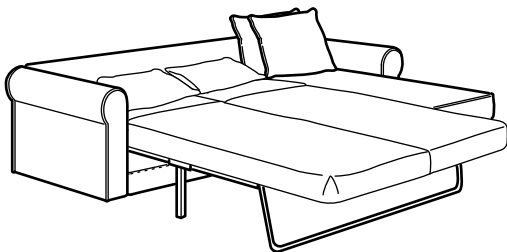

HÄRLANDA Sleeper sofa with chaise
Six back cushions included.
W115×D38%/64%×H41".

Total price including cover

Inseros white	293.204.64	$1229
Ljungen light green	393.204.68	$1279
Ljungen medium gray	993.204.70	$1279
Ljungen light red	793.204.66	$1279
Sporda dark gray	593.204.72	$1379
Sporda natural	193.204.74	$1379