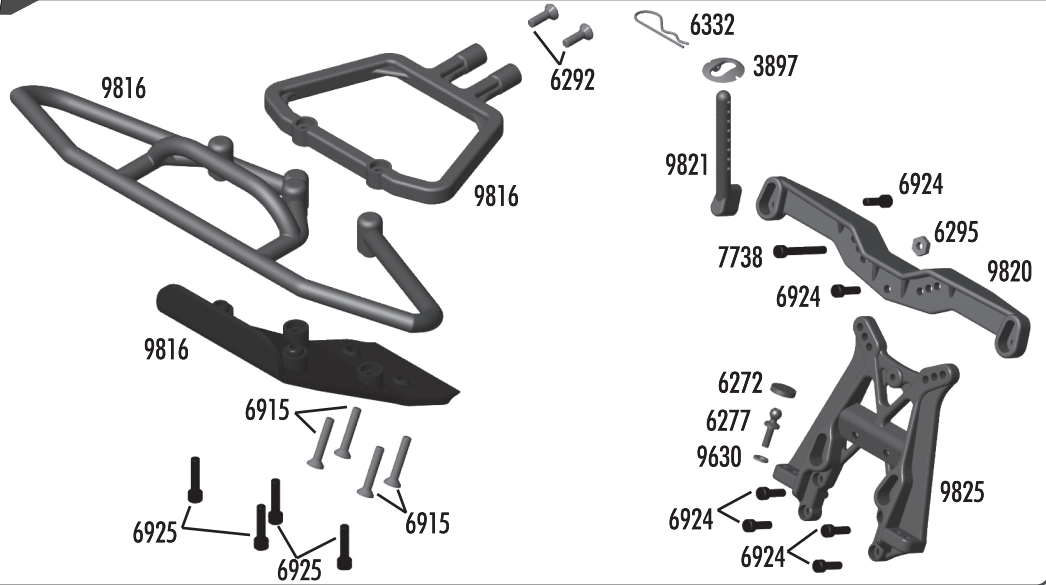

:: Front Bumper / Shock Tower

3897	Pivoting Body Mounts	Set
6272	Foam Ballend Dust Covers	28
6277	Ballstud .30 Silver (short)	4
6292	4-40 x 3/8" FHCS	6
6295	4-40 Nut	18
6332	Body Clips	6
6915	4-40 x 5/8" FHCS	6
6924	4-40 x 3/8" SHCS	6
6925	4-40 x 1/2" SHCS	6
7738	4-40 x 7/8" SHCS	6
9630	.030" Ballstud Washer	10
9816	SC10 Front Bumper, Front Bumper Brace, Skid Plate	Set
9820	SC10 Front Body Mount	1
9821	SC10 Front Body Posts	Set
9825	SC10 Front Shock Tower	1