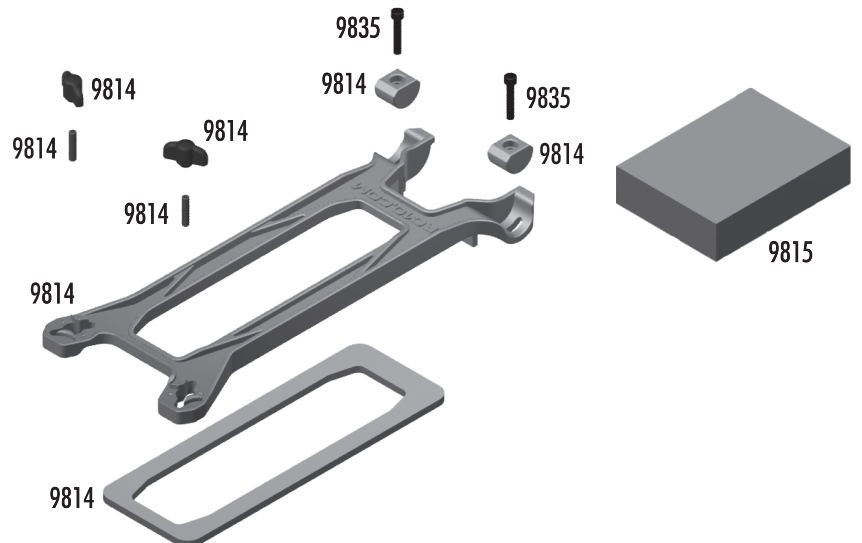

:: Front Bulkhead

2221	4-40 x 7/16" BHCS	6
3856	Steering Bushings	Set
6272	Foam Ball end Dust Covers	28
6276	Ballstud .20" Silver (short)	6
6925	4-40 x 1/2" SHCS	6
9566	B4 / T4 Top Plate	1
9610	Servo Saver / Steering Hardware	Set
9640	B4 / T4 Steering Bolt, left & right	Set
9657	B4 / T4 HD Servo Saver Spring	1
9659	B4 / T4 Steering Set. Includes Rack, Bellcrank, Servo Saver, Steering Brace	1

:: Battery Strap

9814	Battery Strap and Hardware	Set
Includes Battery Strap, Adhesive Foam, Thumb Knobs, Strap Pivots, & Hardware		
9815	SC10 Foam Battery Spacer	1
9835	5-40 x 3/4" SHCS	6

:: Chassis

3862	5-40 x 1/8" Set Screw	Set
4334	2-56 x 5/16" BHCS	8
6272	Foam Ballend Dust Cover	28
6277	Ballstud .30" Silver (long)	4
6338	Antenna Tube (black)	1
6917	4-40 x 3/8" BHCS	6
6919	4-40 x 5/16" BHCS	6
6922	4-40 x 1/2" FHCS	6
6924	4-40 x 3/8" SHCS	6
9269	5-40 x 1/2" FHCS	6
9563	B4 / T4 / GT2 Front Bulkhead	1
9564	RR / FR Hinge Brace	1
9621	B4 Inner Hinge Pin Set	4
9630	.030 Ballstud Washer	10
9643	5-40 x 7/16" SHCS	6
9645	2-56 x 1/8" BHCS	8
9818	SC10 Arm Mount / Chassis Plate	Set
9819	SC10 Rear Motor Guard	1
9822	SC10 Nerf Bars	Pr.
9823	SC10 Chassis	1