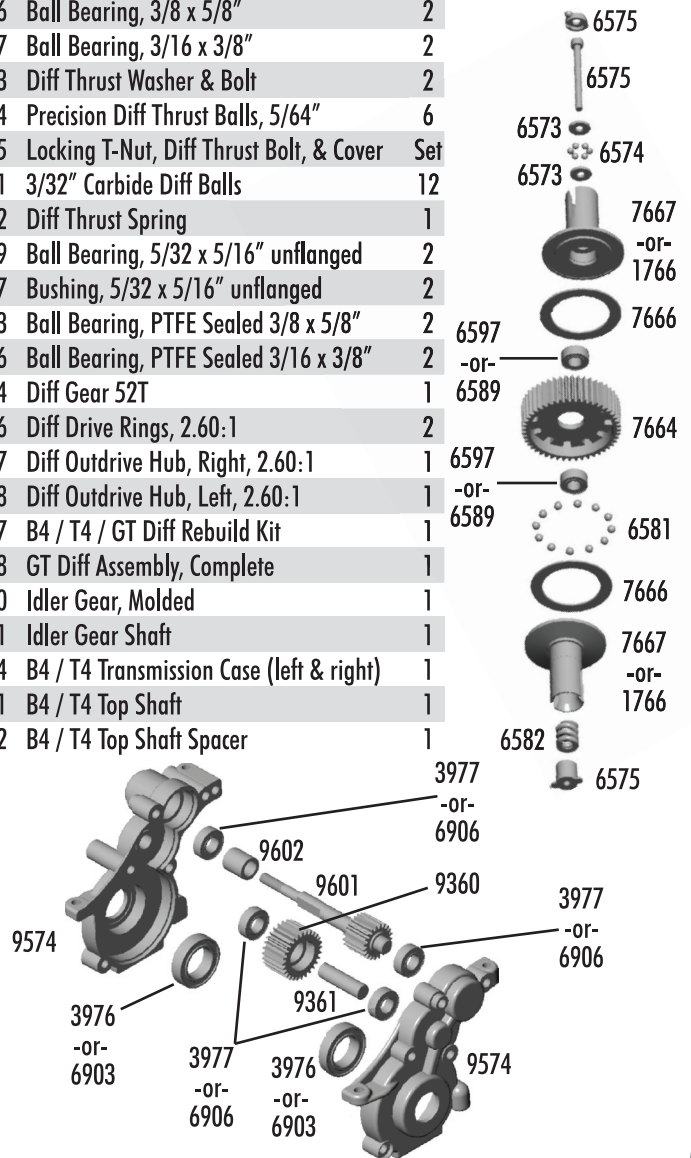

:: Ball Diff Transmission Option

1766	B4 / T4 / GT Lightweight Outdrive Set	Set
3976	Ball Bearing, 3/8 x 5/8"	2
3977	Ball Bearing, 3/16 x 3/8"	2
6573	Diff Thrust Washer & Bolt	2
6574	Precision Diff Thrust Balls, 5/64"	6
6575	Locking T-Nut, Diff Thrust Bolt, & Cover	Set
6581	3/32" Carbide Diff Balls	12
6582	Diff Thrust Spring	1
6589	Ball Bearing, 5/32 x 5/16" unflanged	2
6597	Bushing, 5/32 x 5/16" unflanged	2
6903	Ball Bearing, PTFE Sealed 3/8 x 5/8"	2
6906	Ball Bearing, PTFE Sealed 3/16 x 3/8"	2
7664	Diff Gear 52T	1
7666	Diff Drive Rings, 2.60:1	2
7667	Diff Outdrive Hub, Right, 2.60:1	1
7668	Diff Outdrive Hub, Left, 2.60:1	1
7677	B4 / T4 / GT Diff Rebuild Kit	1
7678	GT Diff Assembly, Complete	1
9360	Idler Gear, Molded	1
9361	Idler Gear Shaft	1
9574	B4 / T4 Transmission Case (left & right)	1
9601	B4 / T4 Top Shaft	1
9602	B4 / T4 Top Shaft Spacer	1