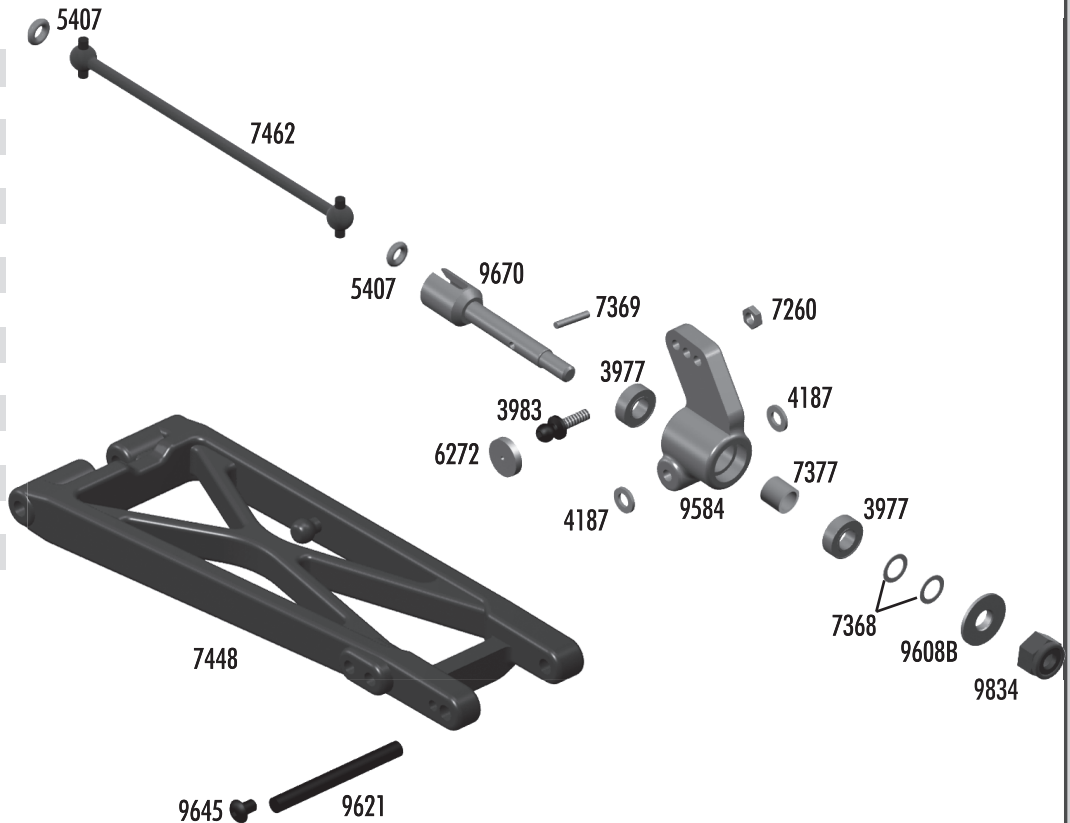

:: Rear Arms / Hubs

3977	Ball Bearing 3/16 x 3/8"	2
3983	Ballstud .30" Black (long)	6
4187	.030 Nylon Washers	12
5407	Red O-Ring	8
6272	Foam Ballend Dust Cover	28
7260	4-40 Plain Nut	12
7368	3/16" Axle Shims	14
7369	1/16" Axle Roll Pins	4
7377	Axle Spacer Crush Tubes	2
7448	T4 Rear A-Arms	Pr.
7462	T4 / GT2 RTR Dogbone	1
9584	B4 / T4 RR Hub Carrier (left & right)	Pr.
9608B	RR Axle Wheel Spacer (blue)	2
9621	B4 Inner Hinge Pin Set	4
9645	2-56 x 1/8" BHCS	8
9670	3/16" Rear Axle	1
9834	8-32 Aluminum Locknut (silver)	6