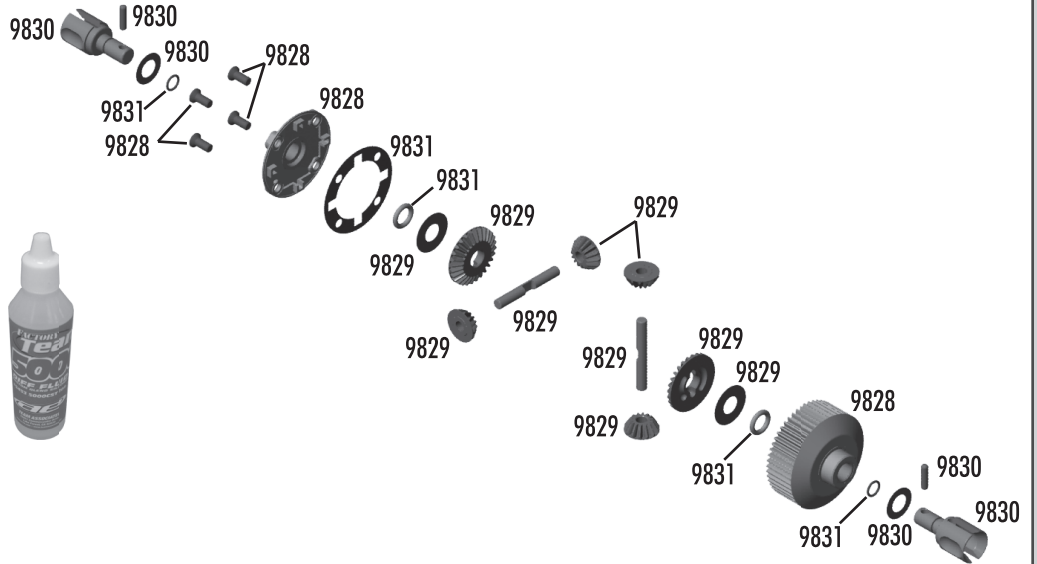

:: Gear Differential

9827	Complete Gear Diff	Set
9828	Diff Gear and Cover	Set
9829	Gear Diff Rebuild	Set
9830	Gear Diff Outdrives	Set
9831	Gear Diff O-Ring Set	Set