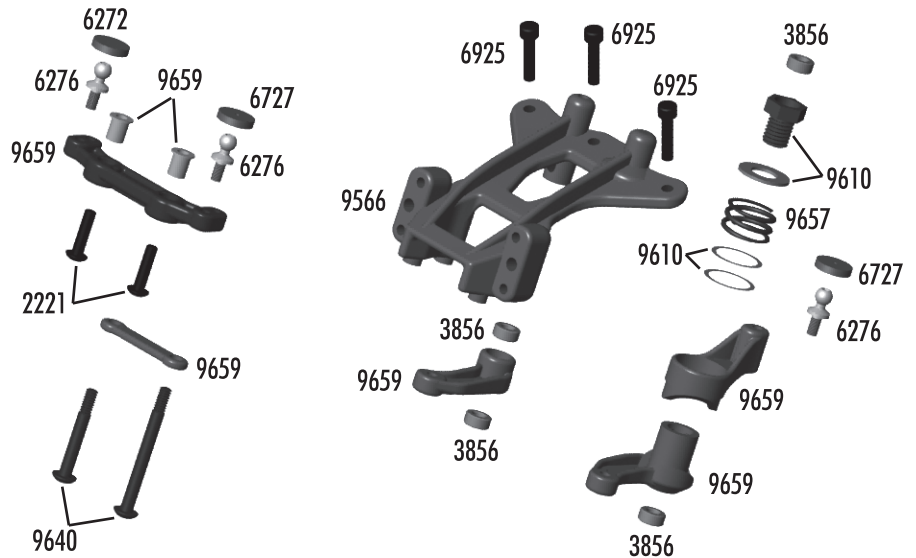

:: Front Bulkhead

2221	4-40 x 7/16" BHCS	6
3856	Steering Bushings	Set
6272	Foam Ball end Dust Covers	28
6276	Ballstud .20" Silver (short)	6
6925	4-40 x 1/2" SHCS	6
9566	B4 / T4 Top Plate	1
9610	Servo Saver / Steering Hardware	Set
9640	B4 / T4 Steering Bolt, left & right	Set
9657	B4 / T4 HD Servo Saver Spring	1
9659	B4 / T4 Steering Set. Includes Rack, Bellcrank, Servo Saver, Steering Brace	1