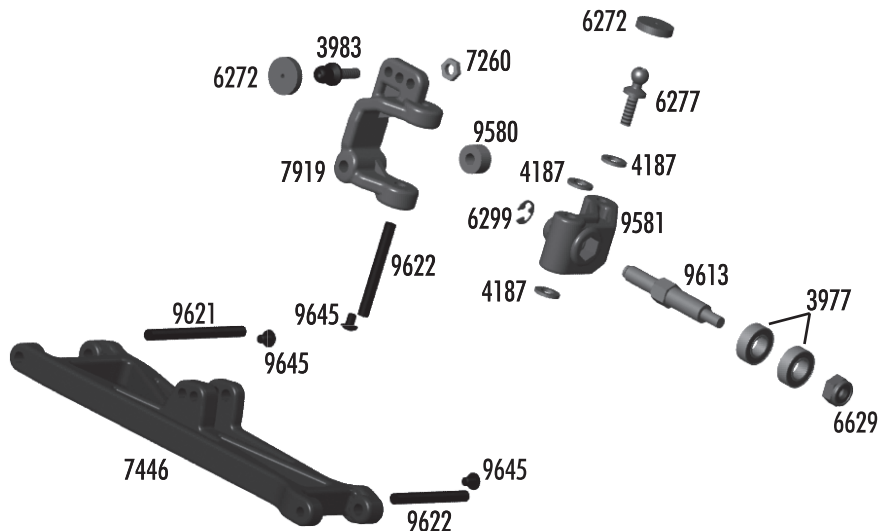

:: Front Arms / Steering

3977	Ball Bearing 3/16" x 3/8"	2
3983	Ballstud .30" Black (short)	6
4187	.030 Nylon Washers	12
6272	Foam Ballend Dust Covers	28
6277	Ballstud .30 Silver (short)	4
6299	1/8" E-Clip	12
6629	5-40 Locknut	6
7260	4-40 Plain Nut	12
7446	T4 Front A-Arm (left & right)	Pr.
7919	GT2 25° Caster Blocks (left & right)	Pr.
9580	Spacer	Set
9581	Trailing Steering Block	Pr.
9613	B4 Trailing Axle	2
9621	B4 Inner Hinge Pin Set	Set
9622	B4 Outer Hinge Pin Set	Set
9645	2-56 x 1/8" BHCS	8