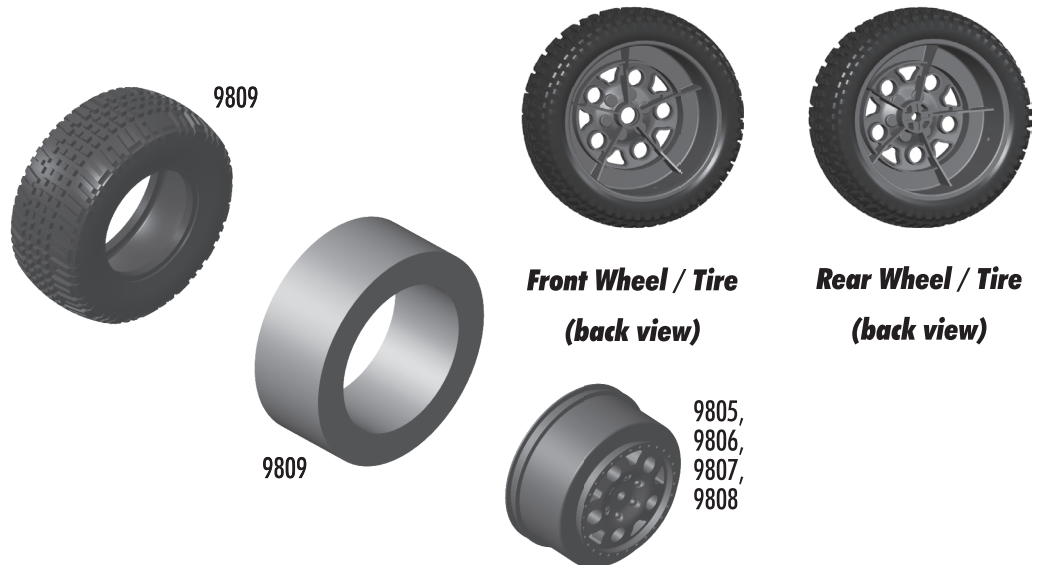

:: Wheels / Tires

9805	SC10 KMC Wheel FR (silver)	2
9806	SC10 KMC Wheel RR (silver)	2
9807	SC10 KMC Wheel FR (black)	2
9808	SC10 KMC Wheel RR (black)	2
9809	SC10 Tire with Foam Insert	2
9810	SC10 Tire / Wheel FR (silver)	2
9811	SC10 Tire / Wheel RR (silver)	2
9812	SC10 Tire / Wheel FR (black)	2
9813	SC10 Tire / Wheel RR (black)	2