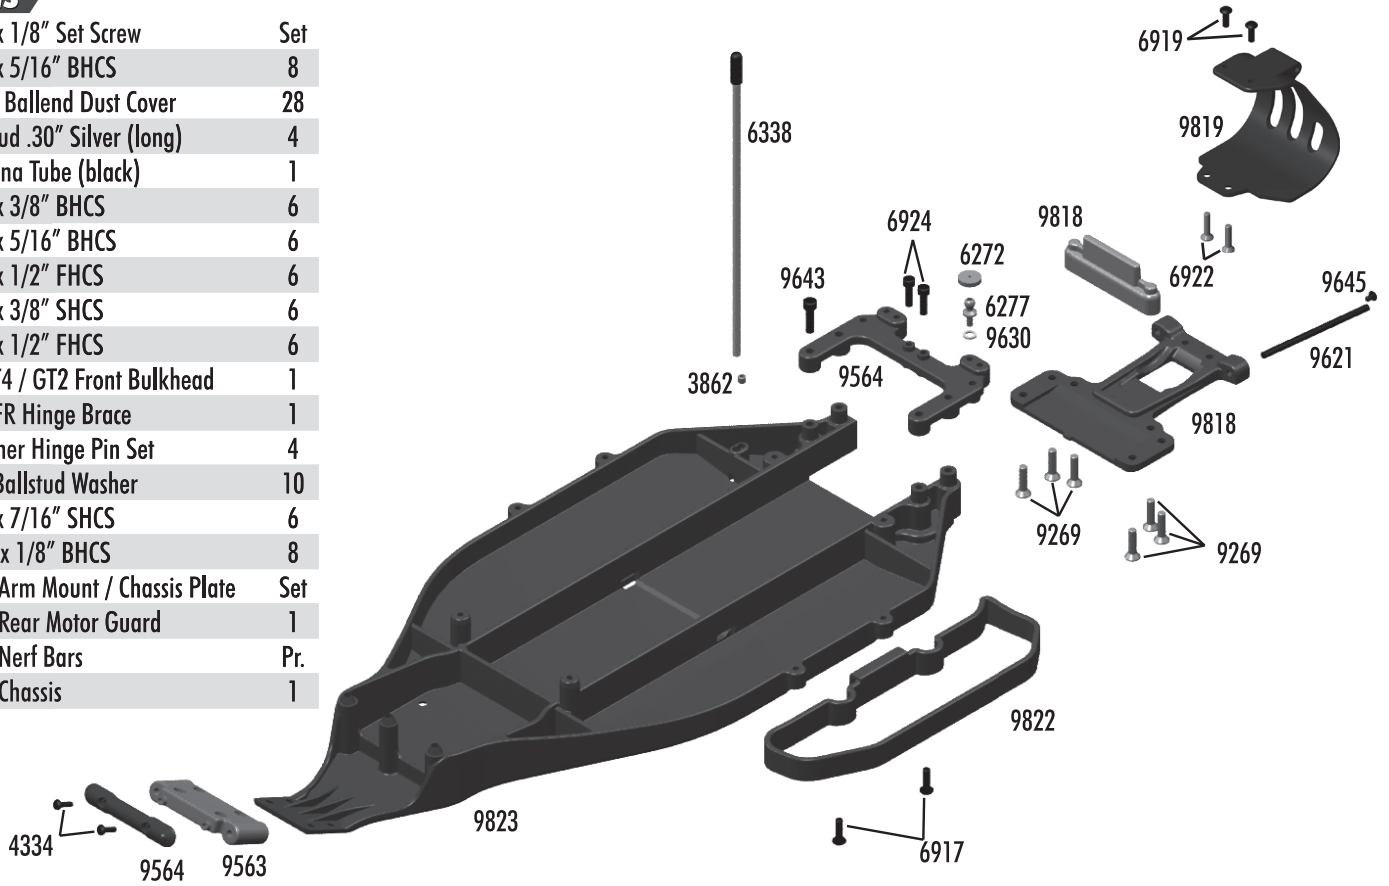

:: Battery Strap

9814	Battery Strap and Hardware	Set
Includes Battery Strap, Adhesive Foam, Thumb Knobs, Strap Pivots, & Hardware		
9815	SC10 Foam Battery Spacer	1
9835	5-40 x 3/4" SHCS	6

:: Chassis

3862	5-40 x 1/8" Set Screw	Set
4334	2-56 x 5/16" BHCS	8
6272	Foam Ballend Dust Cover	28
6277	Ballstud .30" Silver (long)	4
6338	Antenna Tube (black)	1
6917	4-40 x 3/8" BHCS	6
6919	4-40 x 5/16" BHCS	6
6922	4-40 x 1/2" FHCS	6
6924	4-40 x 3/8" SHCS	6
9269	5-40 x 1/2" FHCS	6
9563	B4 / T4 / GT2 Front Bulkhead	1
9564	RR / FR Hinge Brace	1
9621	B4 Inner Hinge Pin Set	4
9630	.030 Ballstud Washer	10
9643	5-40 x 7/16" SHCS	6
9645	2-56 x 1/8" BHCS	8
9818	SC10 Arm Mount / Chassis Plate	Set
9819	SC10 Rear Motor Guard	1
9822	SC10 Nerf Bars	Pr.
9823	SC10 Chassis	1