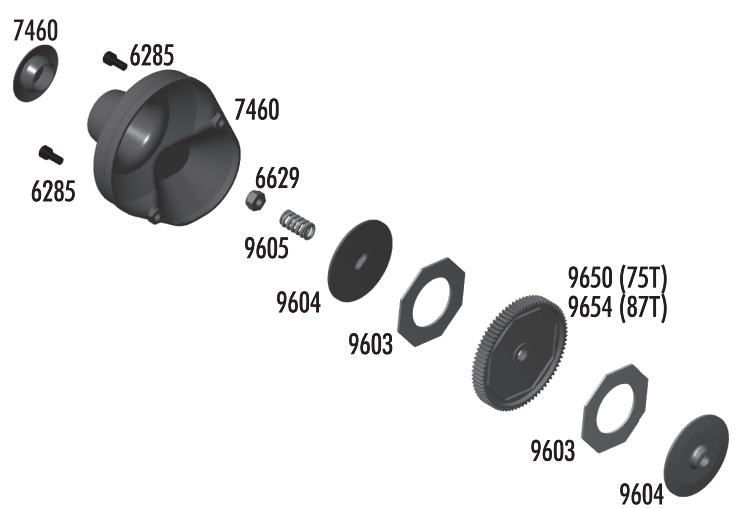

:: Slipper Clutch / Gear Cover

6285	4-40 x 1/4 SHCS	12
6629	5-40 Locknuts	6
7460	Molded B4/T4 Gear Cover, black (Kit)	1
7461	Molded B4/T4 Gear Cover, clear	1
9603	B4/T4 Slipper Pad	2
9604	B4/T4 Slipper Hub	1
9605	B4/T4 Slipper Spring	1
9650	75T 48P Spur Gear	1
9654	87T 48P Spur Gear	1