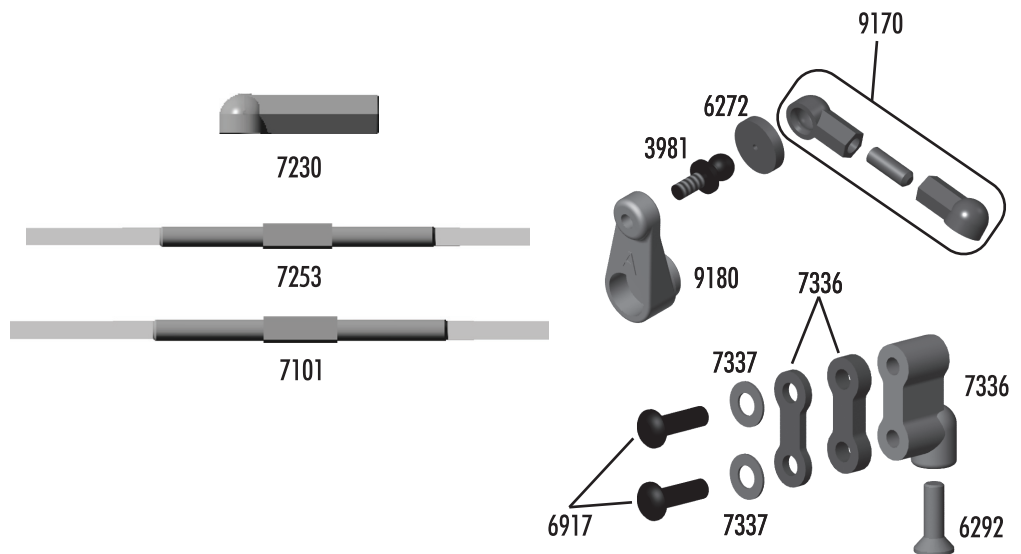

:: Turnbuckles / Servo

3981	Ballstud .20" Black (short)	6
6272	Foam Ballend Dust Cover	28
6292	4-40 x 3/8" FHCS	6
6917	4-40 x 3/8" BHCS	6
7101	Turnbuckle 2.80"	Pr.
7230	Ballcaps, large	12
7253	Turnbuckle 2.62"	Pr.
7336	Servo Mount Set	Set
7337	Gold Washer	4
9170	B4 / T4 Servo Link	1
9180	Servo Horns Set	Set