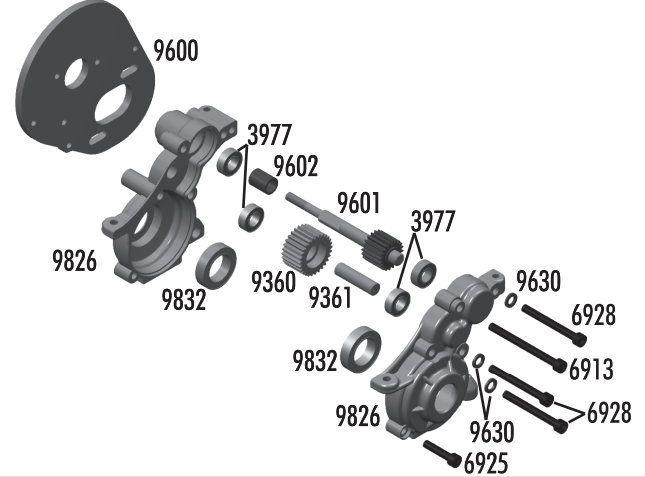

SC10

SHORT COURSE

#7027 SC10 Kit

1:10 Scale Electric 2WD Offroad Race Truck Catalog

TEAM ASSOCIATED

:: Shocks

5407	Red O-Rings	8	
6299	1/8" E-Clips	12	
6425B	Front Shock Body, 1.02" stroke (blue)	1	
6428	Shock Cap, Molded	4	
6440	Shock Rebuild Kit, for 4 shocks	Set	
6458	Shock Shaft, 1.32" stroke	1	front
6459	Shock Shaft, 1.02" stroke	1	6425B rear
6465	Shock Pistons, 4 each of #1,2, & 3	Set	7411B
6466	Shock Down Stops	Set	
6469	Black Shock Cap O-Ring	4	8846
6472	Shock Mount Nut	4	
6473	Shock Bushings	4	6475
6475	Preload Spacers, Collars & Cups 4 thicknesses, 4 sets each	Set	front 7428 rear 6480
6925	4-40 x 1/2" SHCS	6	
6926	4-40 x 5/8" SHCS	6	
7217	Shock Rod Ends / Plastic Pivot Balls	2	
7411B	Rear Shock Body, 1.39" stroke (blue)	1	
8846	Preload Spacers, 4 each of 4 different sizes	Set	6475 front 6926 rear 6925

:: Shock Springs

1580	Factory Team Truck Front Spring Kit. I pair of green, silver, blue, gold, red front springs	Set	
1582	Factory Team Truck Front Spring Kit. I pair of green, silver, blue, gold, red rear springs	Set	
6478	Rear Spring Silver 2.10 lb	Pr.	
6480	Rear Spring Green 1.90 lb (Kit)	Pr.	
6481	Rear Spring Black 1.74 lb	Pr.	
6482	Rear Spring Gray 2.33 lb	Pr.	
7425	Front Spring Gold 3.70 lb	Pr.	
7426	Front Spring Black 2.765 lb	Pr.	
7427	Front Spring Green 2.99 lb	Pr.	
7428	Front Spring Silver 3.225 lb (Kit)	Pr.	
7429	Front Spring Blue 3.45 lb	Pr.	
7430	Front Spring Red 3.90 lb	Pr.	
7434	Rear Spring Blue 2.55 lb	Pr.	
7435	Rear Spring Gold 2.75 lb	Pr.	
7436	Rear Spring Red 2.95 lb	Pr.	

:: Transmission

3977	Ball Bearing, 3/16" x 3/8"	2
6913	4-40 x 1 1/4" SHCS	6
6925	4-40 x 1/2" SHCS	6
6928	4-40 x 1" SHCS	6
9360	Idler Gear, molded	1
9361	Idler Gear Shaft	1
9600	B4/T4 Motor Plate	1
9601	B4/T4 Top Shaft	1
9602	B4/T4 Top Shaft Spacer	1
9630	Ball End Washer	10
9826	SC10 Transmission Case (left & right)	Set
9832	Ball Bearing, 10 x 16mm	2