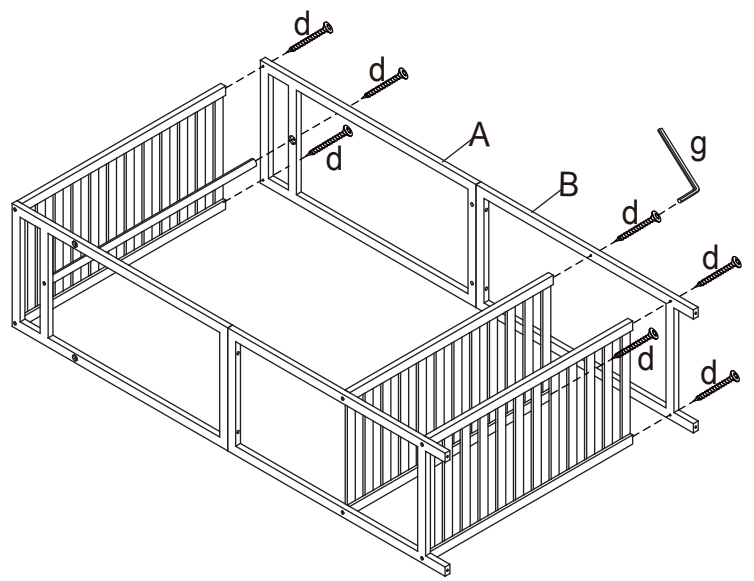

Assembly Instructions

42966586 BAMBOO GARMENT RACK WITH WHEELS

WARNING: MAXIMUM TOTAL LOADING WEIGHT: 36KG (7KG FOR EACH SHELF AND CLOTHES RAIL & 2KG FOR EACH HOOK).

Hardware list

	a	6X50mm	4PCS
	b	10X10mm	4PCS
	c	8X30mm	4PCS
	d	5X50mm	14PCS
	e		2PCS
	f		2PCS
	g		1PC
	h		1PC

					
A	2PCS	B	2PCS	C	3PCS
					
D	1 PC	E	4 PCS		

DO NOT TIGHTEN THE SCREWS UNTIL THE PRODUCT IS FULLY ASSEMBLED. FOR INDOOR USE ONLY.

STEP 1

x2

 a X 4
  b X 4
  c X 4

STEP 2

 d X 7

STEP 3

 d X 7

STEP 4

 e X 2
  f X 2