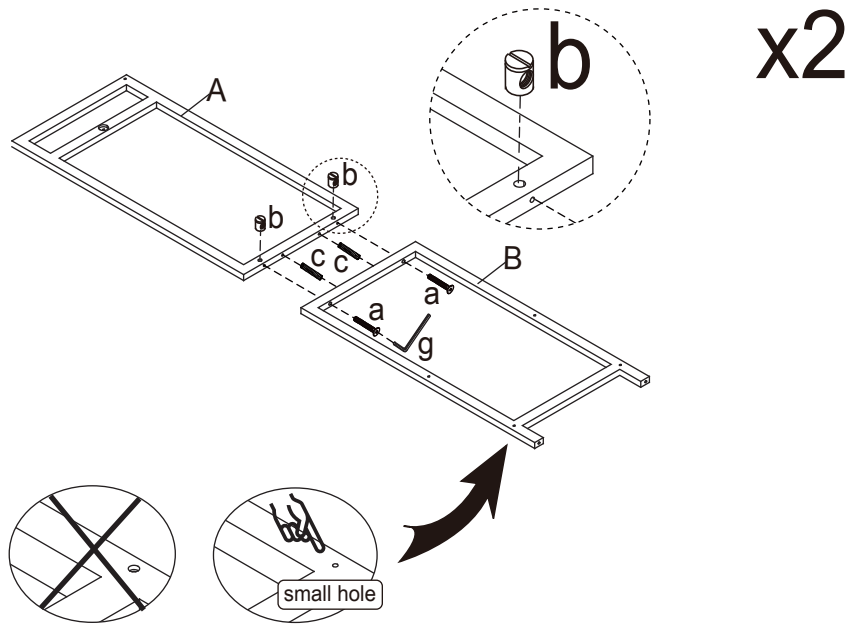

Assembly Instructions

42966586 BAMBOO GARMENT RACK WITH WHEELS

WARNING: MAXIMUM TOTAL LOADING WEIGHT: 36KG (7KG FOR EACH SHELF AND CLOTHES RAIL & 2KG FOR EACH HOOK).

Hardware list

	a	6X50mm	4PCS
	b	10X10mm	4PCS
	c	8X30mm	4PCS
	d	5X50mm	14PCS
	e		2PCS
	f		2PCS
	g		1PC
	h		1PC

					
A	2PCS	B	2PCS	C	3PCS
					
D	1 PC	E	4 PCS		

DO NOT TIGHTEN THE SCREWS UNTIL THE PRODUCT IS FULLY ASSEMBLED. FOR INDOOR USE ONLY.

STEP 1

x2

 a X 4
  b X 4
  c X 4

STEP 2

 d X 7

STEP 3