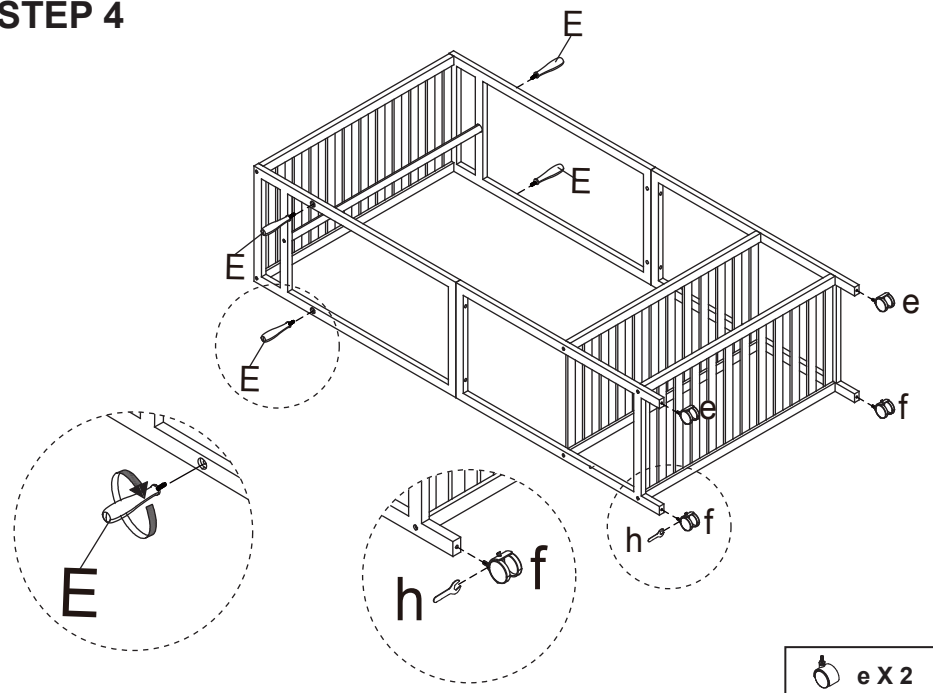

Assembly Instructions

42966586 BAMBOO GARMENT RACK WITH WHEELS

WARNING: MAXIMUM TOTAL LOADING WEIGHT: 36KG (7KG FOR EACH SHELF AND CLOTHES RAIL & 2KG FOR EACH HOOK).

Hardware list

	a	6X50mm	4PCS
	b	10X10mm	4PCS
	c	8X30mm	4PCS
	d	5X50mm	14PCS
	e		2PCS
	f		2PCS
	g		1PC
	h		1PC

					
A	2PCS	B	2PCS	C	3PCS
					
D	1 PC	E	4 PCS		

DO NOT TIGHTEN THE SCREWS UNTIL THE PRODUCT IS FULLY ASSEMBLED. FOR INDOOR USE ONLY.

STEP 1

x2

 a X 4
  b X 4
  c X 4

STEP 2

 d X 7

STEP 3

 d X 7

STEP 4

 e X 2
  f X 2