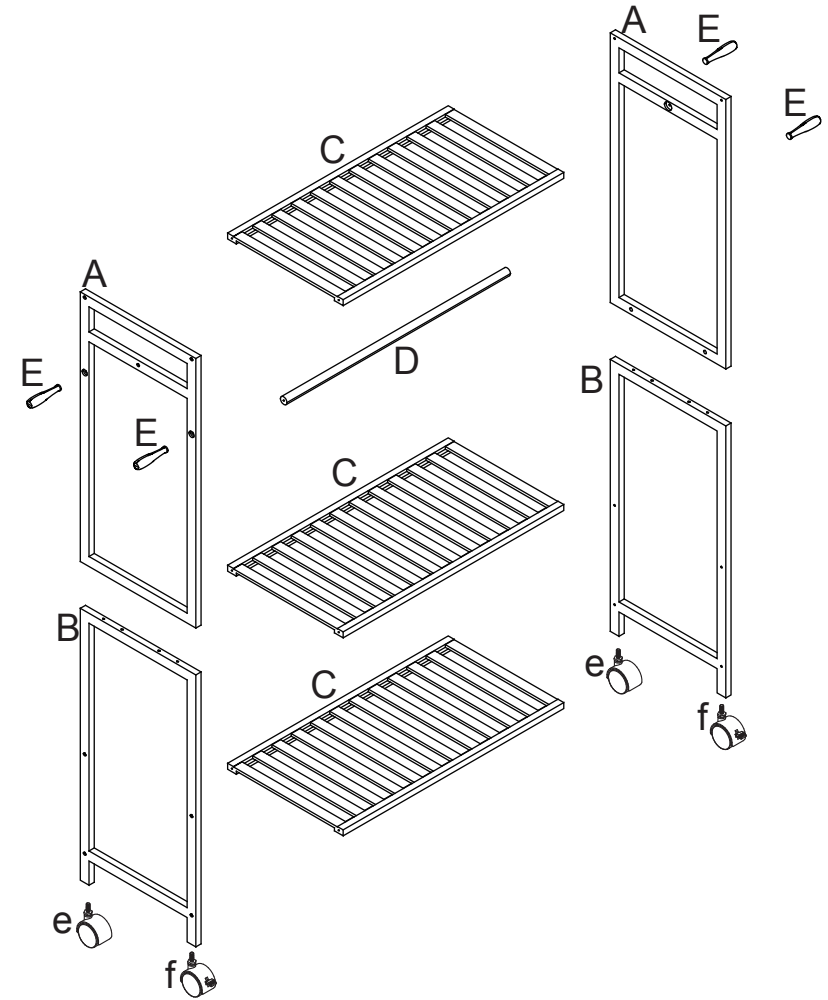

Assembly Instructions

42966586 BAMBOO GARMENT RACK WITH WHEELS

WARNING: MAXIMUM TOTAL LOADING WEIGHT: 36KG (7KG FOR EACH SHELF AND CLOTHES RAIL & 2KG FOR EACH HOOK).

Hardware list

	a	6X50mm	4PCS
	b	10X10mm	4PCS
	c	8X30mm	4PCS
	d	5X50mm	14PCS
	e		2PCS
	f		2PCS
	g		1PC
	h		1PC

					
A	2PCS	B	2PCS	C	3PCS
					
D	1 PC	E	4 PCS		

DO NOT TIGHTEN THE SCREWS UNTIL THE PRODUCT IS FULLY ASSEMBLED. FOR INDOOR USE ONLY.

STEP 1

x2

 a X 4
  b X 4
  c X 4

STEP 2

 d X 7

STEP 3