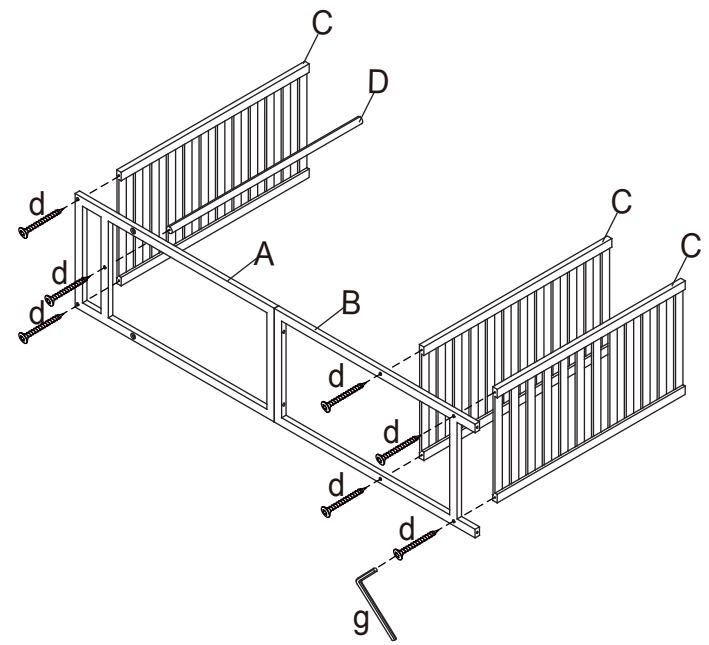

Assembly Instructions

42966586 BAMBOO GARMENT RACK WITH WHEELS

WARNING: MAXIMUM TOTAL LOADING WEIGHT: 36KG (7KG FOR EACH SHELF AND CLOTHES RAIL & 2KG FOR EACH HOOK).

Hardware list

	a	6X50mm	4PCS
	b	10X10mm	4PCS
	c	8X30mm	4PCS
	d	5X50mm	14PCS
	e		2PCS
	f		2PCS
	g		1PC
	h		1PC

					
A	2PCS	B	2PCS	C	3PCS
					
D	1 PC	E	4 PCS		

DO NOT TIGHTEN THE SCREWS UNTIL THE PRODUCT IS FULLY ASSEMBLED. FOR INDOOR USE ONLY.

STEP 1

x2

 a X 4
  b X 4
  c X 4

STEP 2

 d X 7

STEP 3

 d X 7

STEP 4

 e X 2
  f X 2