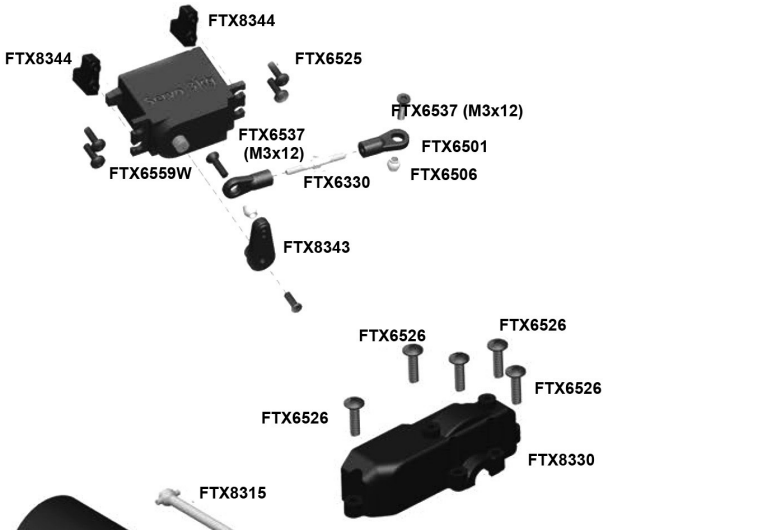

www.fastrax-rc.com

CML PRODUCTS ARE AVAILABLE IN ALL GOOD MODEL & HOBBY SHOPS. CHECK OUR WEBSITE FOR FULL DETAILS
WWW.CMLDISTRIBUTION.CO.UK

Send An A4 SAE for FREE Catalogue:

EXPLODED PARTS DIAGRAM

B O M

TYPE	100N	SPEC	QTY
Round Head Self Tapping Hex Screw		2x10	4
Button Head Hex Screw		M3x8	2
		M3x10	2
		M3x12	3
Cap Head Hex Screw		M3x8	4
		M3x20	2
		M3x6	2
		M3x10	10
		M3x12	3
		M3x14	4
		M3x18	2
		M3x36	2
Set Screw		M4x4	1
		M4x10	2
Ring Self Tapping Screw		3x4	2
Washer		ø6xø3.1x0.2	2
Nylon Lock Nut		M3	2
E clip		ø2.5	5
O Ring		ø8.05xø4.95x1.95	4
		ø8.63xø2.5	4
		ø15.24xø12.2xø1.5	2
Ball Bearing		ø15xø10x4	2
		ø10xø5x4	6

GEARBOX ASSEMBLY

STEERING ASSEMBLY

SERVO ASSEMBLY

CENTRAL TRANSMISSION

EXPLODED PARTS DIAGRAM

REAR ASSEMBLY

EXPLODED PARTS DIAGRAM

CHASSIS ASSEMBLY

EXPLODED PARTS DIAGRAM

ROLL CAGE AND BODY ASSEMBLY

SPARE PARTS LISTING

<p>Front Bumper 1 pc FTX6953</p> 	<p>Front Shocks 2pc(AL) FTX6356</p> 	<p>Rear Shocks 2pc (A1) FTX8349</p> 	<p>Front Shock Spring 2pc FTX6204</p> 
<p>Rear Shock Spring 2pc FTX8312</p> 	<p>Front Shock Shaft & Piston Set 2sets FTX6206</p> 	<p>Rear Shock Shaft & Piston Set 2sets FTX8340</p> 	<p>Front Shock Body 2pc (AL) FTX8347</p> 
<p>Shock Lower holder & Adjust Ring 2sets FTX6212</p> 	<p>Rear Shock body 2pc (A1) FTX8341</p> 	<p>Shock Upper Cap 2sets FTX6210</p> 	<p>Shock Lower Caps 2sets FTX6211</p> 
<p>Front Lower Susp. Arm 2pc FTX6320B</p> 	<p>Steering Knuckle Arm 1set FTX6215</p> 	<p>Uprights 2pc FTX6216</p> 	<p>Front CVD 2pc FTX6322</p> 
<p>Front Susp. Holders 2pc FTX6220</p> 	<p>Front shock Tower FTX6200</p> 	<p>Gearbox Housing Set 2pcs FTX6225</p> 	<p>Diff 16T Gear Washer 6pcs FTX6226</p> 
<p>Diff. Drive Gear w/pin 2sets FTX6227</p> 	<p>Diff Gearbox Set 1set FTX6236</p> 	<p>Diff Case 2pcs FTX6228</p> 	<p>Diff Drive Spur Gear 2pcs FTX6229</p> 