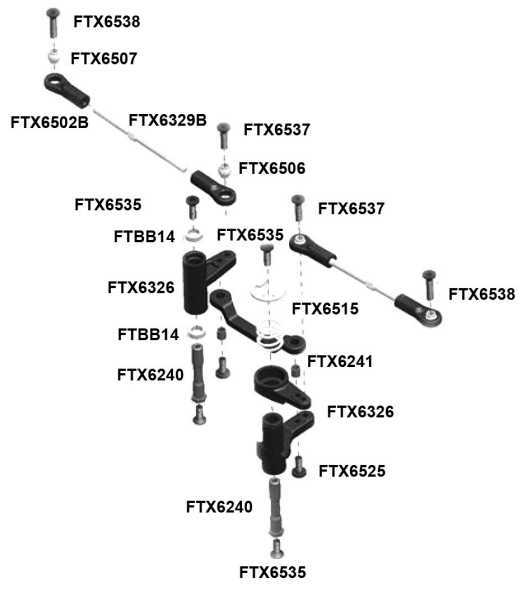

www.fastrax-rc.com

CML PRODUCTS ARE AVAILABLE IN ALL GOOD MODEL & HOBBY SHOPS. CHECK OUR WEBSITE FOR FULL DETAILS
WWW.CMLDISTRIBUTION.CO.UK

Send An A4 SAE for FREE Catalogue:

EXPLODED PARTS DIAGRAM

B O M

TYPE	100N	SPEC	QTY
Round Head Self Tapping Hex Screw		2x10	4
Button Head Hex Screw		M3x8	2
		M3x10	2
		M3x12	3
Cap Head Hex Screw		M3x8	4
		M3x20	2
		M3x6	2
		M3x10	10
		M3x12	3
		M3x14	4
		M3x18	2
		M3x36	2
Set Screw		M4x4	1
		M4x10	2
Ring Self Tapping Screw		3x4	2
Washer		ø6xø3.1x0.2	2
Nylon Lock Nut		M3	2
E clip		ø2.5	5
O Ring		ø8.05xø4.95x1.95	4
		ø8.63xø2.5	4
		ø15.24xø12.2xø1.5	2
Ball Bearing		ø15xø10x4	2
		ø10xø5x4	6

GEARBOX ASSEMBLY

STEERING ASSEMBLY

SERVO ASSEMBLY

CENTRAL TRANSMISSION

EXPLODED PARTS DIAGRAM

REAR ASSEMBLY

EXPLODED PARTS DIAGRAM

CHASSIS ASSEMBLY

EXPLODED PARTS DIAGRAM

ROLL CAGE AND BODY ASSEMBLY

SPARE PARTS LISTING

<p>Front Bumper 1 pc FTX6953</p> 	<p>Front Shocks 2pc(AL) FTX6356</p> 	<p>Rear Shocks 2pc (A1) FTX8349</p> 	<p>Front Shock Spring 2pc FTX6204</p> 
<p>Rear Shock Spring 2pc FTX8312</p> 	<p>Front Shock Shaft & Piston Set 2sets FTX6206</p> 	<p>Rear Shock Shaft & Piston Set 2sets FTX8340</p> 	<p>Front Shock Body 2pc (AL) FTX8347</p> 
<p>Shock Lower holder & Adjust Ring 2sets FTX6212</p> 	<p>Rear Shock body 2pc (A1) FTX8341</p> 	<p>Shock Upper Cap 2sets FTX6210</p> 	<p>Shock Lower Caps 2sets FTX6211</p> 
<p>Front Lower Susp. Arm 2pc FTX6320B</p> 	<p>Steering Knuckle Arm 1set FTX6215</p> 	<p>Uprights 2pc FTX6216</p> 	<p>Front CVD 2pc FTX6322</p> 
<p>Front Susp. Holders 2pc FTX6220</p> 	<p>Front shock Tower FTX6200</p> 	<p>Gearbox Housing Set 2pcs FTX6225</p> 	<p>Diff 16T Gear Washer 6pcs FTX6226</p> 
<p>Diff. Drive Gear w/pin 2sets FTX6227</p> 	<p>Diff Gearbox Set 1set FTX6236</p> 	<p>Diff Case 2pcs FTX6228</p> 	<p>Diff Drive Spur Gear 2pcs FTX6229</p> 