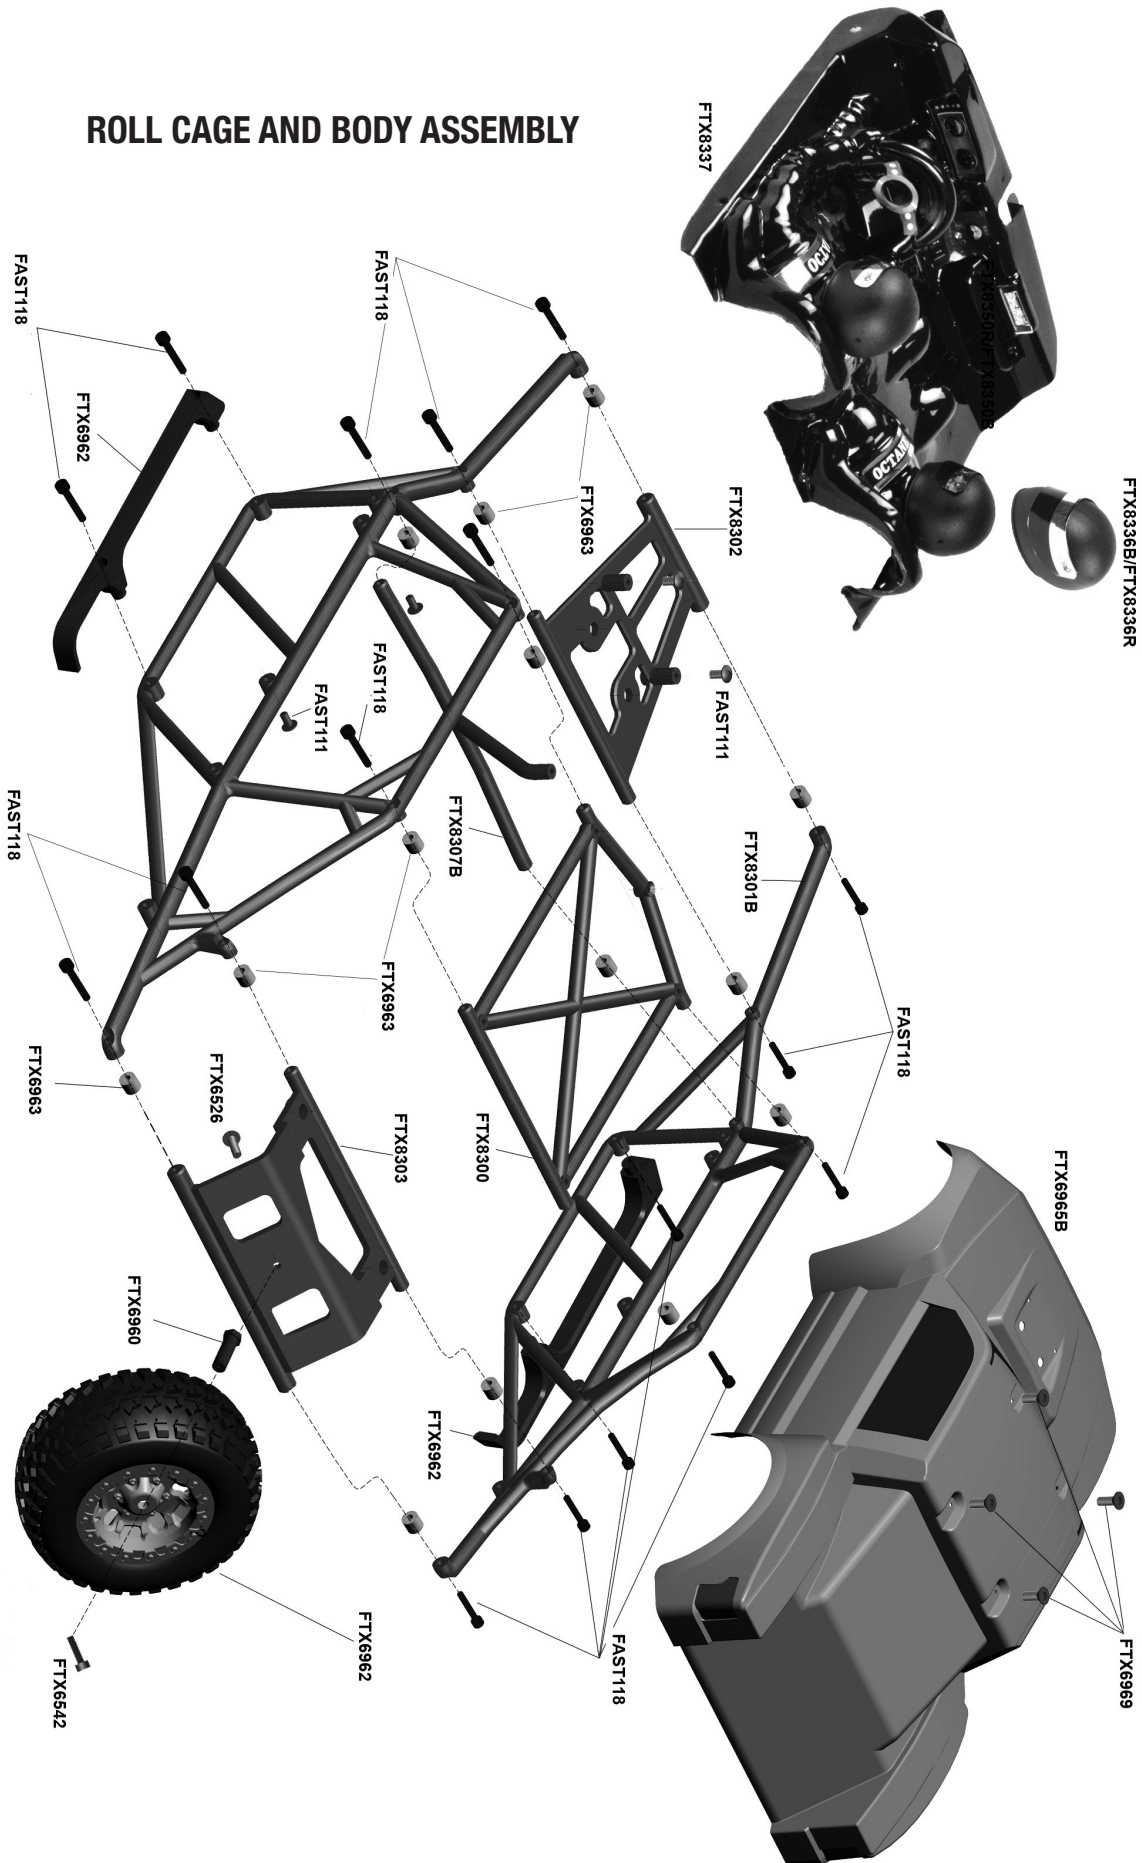

www.fastrax-rc.com

CML PRODUCTS ARE AVAILABLE IN ALL GOOD MODEL & HOBBY SHOPS. CHECK OUR WEBSITE FOR FULL DETAILS
WWW.CMLDISTRIBUTION.CO.UK

Send An A4 SAE for FREE Catalogue:

EXPLODED PARTS DIAGRAM

B O M

TYPE	100N	SPEC	QTY
Round Head Self Tapping Hex Screw		2x10	4
Button Head Hex Screw		M3x8	2
		M3x10	2
		M3x12	3
Cap Head Hex Screw		M3x8	4
		M3x20	2
		M3x6	2
		M3x10	10
		M3x12	3
		M3x14	4
		M3x18	2
		M3x36	2
Set Screw		M4x4	1
		M4x10	2
Ring Self Tapping Screw		3x4	2
Washer		ø6xø3.1x0.2	2
Nylon Lock Nut		M3	2
E clip		ø2.5	5
O Ring		ø8.05xø4.95x1.95	4
		ø8.63xø2.5	4
		ø15.24xø12.2xø1.5	2
Ball Bearing		ø15xø10x4	2
		ø10xø5x4	6

GEARBOX ASSEMBLY

STEERING ASSEMBLY

SERVO ASSEMBLY

CENTRAL TRANSMISSION

EXPLODED PARTS DIAGRAM

REAR ASSEMBLY

EXPLODED PARTS DIAGRAM

CHASSIS ASSEMBLY

EXPLODED PARTS DIAGRAM

ROLL CAGE AND BODY ASSEMBLY

SPARE PARTS LISTING

<p>Front Bumper 1 pc FTX6953</p> 	<p>Front Shocks 2pc(AL) FTX6356</p> 	<p>Rear Shocks 2pc (A1) FTX8349</p> 	<p>Front Shock Spring 2pc FTX6204</p> 
<p>Rear Shock Spring 2pc FTX8312</p> 	<p>Front Shock Shaft & Piston Set 2sets FTX6206</p> 	<p>Rear Shock Shaft & Piston Set 2sets FTX8340</p> 	<p>Front Shock Body 2pc (AL) FTX8347</p> 
<p>Shock Lower holder & Adjust Ring 2sets FTX6212</p> 	<p>Rear Shock body 2pc (A1) FTX8341</p> 	<p>Shock Upper Cap 2sets FTX6210</p> 	<p>Shock Lower Caps 2sets FTX6211</p> 
<p>Front Lower Susp. Arm 2pc FTX6320B</p> 	<p>Steering Knuckle Arm 1set FTX6215</p> 	<p>Uprights 2pc FTX6216</p> 	<p>Front CVD 2pc FTX6322</p> 
<p>Front Susp. Holders 2pc FTX6220</p> 	<p>Front shock Tower FTX6200</p> 	<p>Gearbox Housing Set 2pcs FTX6225</p> 	<p>Diff 16T Gear Washer 6pcs FTX6226</p> 
<p>Diff. Drive Gear w/pin 2sets FTX6227</p> 	<p>Diff Gearbox Set 1set FTX6236</p> 	<p>Diff Case 2pcs FTX6228</p> 	<p>Diff Drive Spur Gear 2pcs FTX6229</p> 