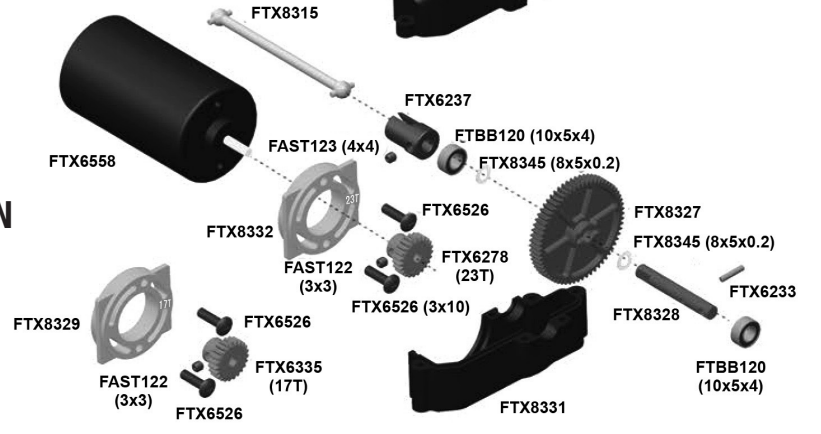

www.fastrax-rc.com

CML PRODUCTS ARE AVAILABLE IN ALL GOOD MODEL & HOBBY SHOPS. CHECK OUR WEBSITE FOR FULL DETAILS
WWW.CMLDISTRIBUTION.CO.UK

Send An A4 SAE for FREE Catalogue:

EXPLODED PARTS DIAGRAM

B O M

TYPE	100N	SPEC	QTY
Round Head Self Tapping Hex Screw		2x10	4
Button Head Hex Screw		M3x8	2
		M3x10	2
		M3x12	3
Cap Head Hex Screw		M3x8	4
		M3x20	2
		M3x6	2
		M3x10	10
		M3x12	3
		M3x14	4
		M3x18	2
		M3x36	2
Set Screw		M4x4	1
		M4x10	2
Ring Self Tapping Screw		3x4	2
Washer		ø6xø3.1x0.2	2
Nylon Lock Nut		M3	2
E clip		ø2.5	5
O Ring		ø8.05xø4.95x1.95	4
		ø8.63xø2.5	4
		ø15.24xø12.2xø1.5	2
Ball Bearing		ø15xø10x4	2
		ø10xø5x4	6

GEARBOX ASSEMBLY

STEERING ASSEMBLY

SERVO ASSEMBLY

CENTRAL TRANSMISSION

EXPLODED PARTS DIAGRAM

REAR ASSEMBLY

EXPLODED PARTS DIAGRAM

CHASSIS ASSEMBLY

EXPLODED PARTS DIAGRAM

ROLL CAGE AND BODY ASSEMBLY

SPARE PARTS LISTING

<p>Front Bumper 1 pc FTX6953</p> 	<p>Front Shocks 2pc(AL) FTX6356</p> 	<p>Rear Shocks 2pc (A1) FTX8349</p> 	<p>Front Shock Spring 2pc FTX6204</p> 
<p>Rear Shock Spring 2pc FTX8312</p> 	<p>Front Shock Shaft & Piston Set 2sets FTX6206</p> 	<p>Rear Shock Shaft & Piston Set 2sets FTX8340</p> 	<p>Front Shock Body 2pc (AL) FTX8347</p> 
<p>Shock Lower holder & Adjust Ring 2sets FTX6212</p> 	<p>Rear Shock body 2pc (A1) FTX8341</p> 	<p>Shock Upper Cap 2sets FTX6210</p> 	<p>Shock Lower Caps 2sets FTX6211</p> 
<p>Front Lower Susp. Arm 2pc FTX6320B</p> 	<p>Steering Knuckle Arm 1set FTX6215</p> 	<p>Uprights 2pc FTX6216</p> 	<p>Front CVD 2pc FTX6322</p> 
<p>Front Susp. Holders 2pc FTX6220</p> 	<p>Front shock Tower FTX6200</p> 	<p>Gearbox Housing Set 2pcs FTX6225</p> 	<p>Diff 16T Gear Washer 6pcs FTX6226</p> 
<p>Diff. Drive Gear w/pin 2sets FTX6227</p> 	<p>Diff Gearbox Set 1set FTX6236</p> 	<p>Diff Case 2pcs FTX6228</p> 	<p>Diff Drive Spur Gear 2pcs FTX6229</p> 