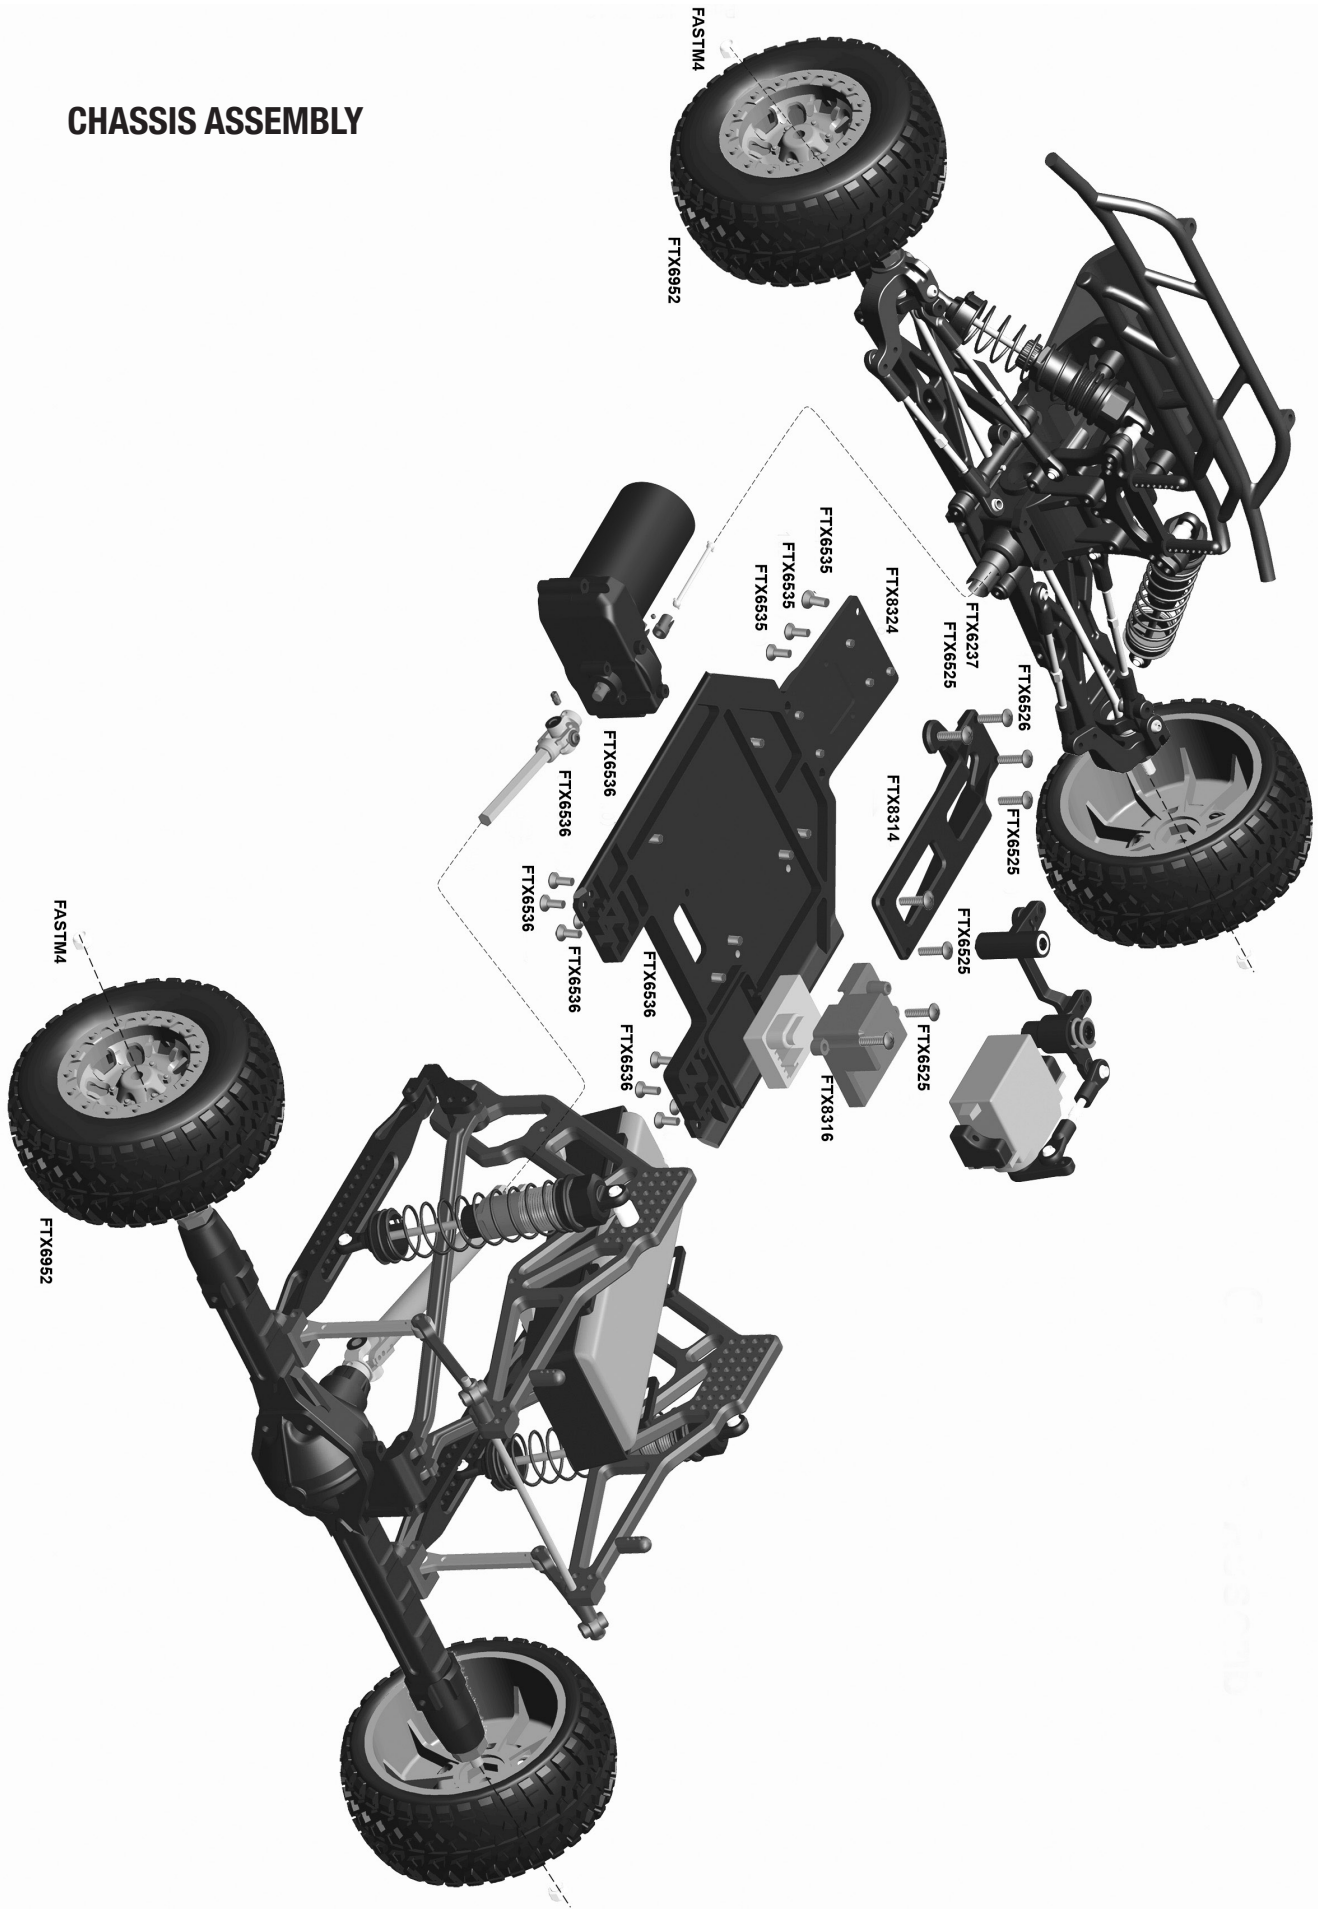

www.fastrax-rc.com

CML PRODUCTS ARE AVAILABLE IN ALL GOOD MODEL & HOBBY SHOPS. CHECK OUR WEBSITE FOR FULL DETAILS
WWW.CMLDISTRIBUTION.CO.UK

Send An A4 SAE for FREE Catalogue:

EXPLODED PARTS DIAGRAM

B O M

TYPE	100N	SPEC	QTY
Round Head Self Tapping Hex Screw		2x10	4
Button Head Hex Screw		M3x8	2
		M3x10	2
		M3x12	3
Cap Head Hex Screw		M3x8	4
		M3x20	2
		M3x6	2
		M3x10	10
		M3x12	3
		M3x14	4
		M3x18	2
		M3x36	2
Set Screw		M4x4	1
		M4x10	2
Ring Self Tapping Screw		3x4	2
Washer		ø6xø3.1x0.2	2
Nylon Lock Nut		M3	2
E clip		ø2.5	5
O Ring		ø8.05xø4.95x1.95	4
		ø8.63xø2.5	4
		ø15.24xø12.2xø1.5	2
Ball Bearing		ø15xø10x4	2
		ø10xø5x4	6

GEARBOX ASSEMBLY

STEERING ASSEMBLY

SERVO ASSEMBLY

CENTRAL TRANSMISSION

EXPLODED PARTS DIAGRAM

REAR ASSEMBLY

EXPLODED PARTS DIAGRAM

CHASSIS ASSEMBLY

EXPLODED PARTS DIAGRAM

ROLL CAGE AND BODY ASSEMBLY

SPARE PARTS LISTING

<p>Front Bumper 1 pc FTX6953</p> 	<p>Front Shocks 2pc(AL) FTX6356</p> 	<p>Rear Shocks 2pc (A1) FTX8349</p> 	<p>Front Shock Spring 2pc FTX6204</p> 
<p>Rear Shock Spring 2pc FTX8312</p> 	<p>Front Shock Shaft & Piston Set 2sets FTX6206</p> 	<p>Rear Shock Shaft & Piston Set 2sets FTX8340</p> 	<p>Front Shock Body 2pc (AL) FTX8347</p> 
<p>Shock Lower holder & Adjust Ring 2sets FTX6212</p> 	<p>Rear Shock body 2pc (A1) FTX8341</p> 	<p>Shock Upper Cap 2sets FTX6210</p> 	<p>Shock Lower Caps 2sets FTX6211</p> 
<p>Front Lower Susp. Arm 2pc FTX6320B</p> 	<p>Steering Knuckle Arm 1set FTX6215</p> 	<p>Uprights 2pc FTX6216</p> 	<p>Front CVD 2pc FTX6322</p> 
<p>Front Susp. Holders 2pc FTX6220</p> 	<p>Front shock Tower FTX6200</p> 	<p>Gearbox Housing Set 2pcs FTX6225</p> 	<p>Diff 16T Gear Washer 6pcs FTX6226</p> 
<p>Diff. Drive Gear w/pin 2sets FTX6227</p> 	<p>Diff Gearbox Set 1set FTX6236</p> 	<p>Diff Case 2pcs FTX6228</p> 	<p>Diff Drive Spur Gear 2pcs FTX6229</p> 