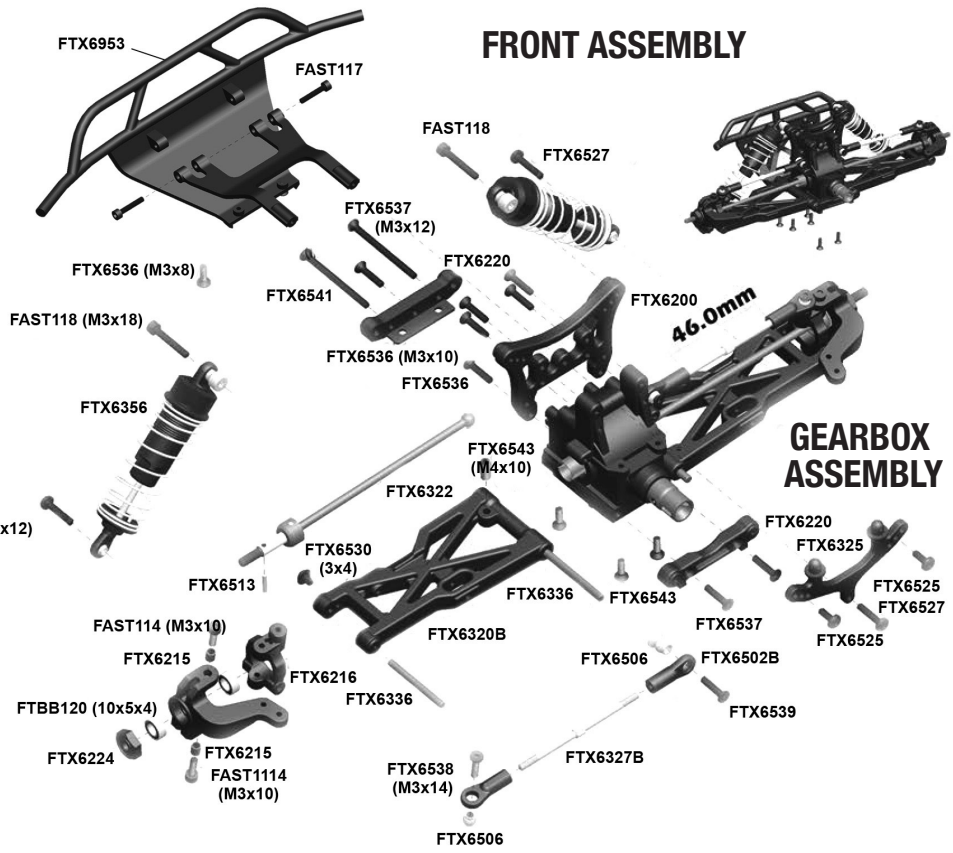

www.fastrax-rc.com

CML PRODUCTS ARE AVAILABLE IN ALL GOOD MODEL & HOBBY SHOPS. CHECK OUR WEBSITE FOR FULL DETAILS
WWW.CMLDISTRIBUTION.CO.UK

Send An A4 SAE for FREE Catalogue:

EXPLODED PARTS DIAGRAM

B O M

TYPE	100N	SPEC	QTY
Round Head Self Tapping Hex Screw		2x10	4
Button Head Hex Screw		M3x8	2
		M3x10	2
		M3x12	3
Cap Head Hex Screw		M3x8	4
		M3x20	2
		M3x6	2
		M3x10	10
		M3x12	3
		M3x14	4
		M3x18	2
		M3x36	2
Set Screw		M4x4	1
		M4x10	2
Ring Self Tapping Screw		3x4	2
Washer		ø6xø3.1x0.2	2
Nylon Lock Nut		M3	2
E clip		ø2.5	5
O Ring		ø8.05xø4.95x1.95	4
		ø8.63xø2.5	4
		ø15.24xø12.2xø1.5	2
Ball Bearing		ø15xø10x4	2
		ø10xø5x4	6

GEARBOX ASSEMBLY

STEERING ASSEMBLY

SERVO ASSEMBLY

CENTRAL TRANSMISSION

EXPLODED PARTS DIAGRAM

REAR ASSEMBLY

EXPLODED PARTS DIAGRAM

CHASSIS ASSEMBLY

EXPLODED PARTS DIAGRAM

ROLL CAGE AND BODY ASSEMBLY

SPARE PARTS LISTING

<p>Front Bumper 1 pc FTX6953</p> 	<p>Front Shocks 2pc(AL) FTX6356</p> 	<p>Rear Shocks 2pc (A1) FTX8349</p> 	<p>Front Shock Spring 2pc FTX6204</p> 
<p>Rear Shock Spring 2pc FTX8312</p> 	<p>Front Shock Shaft & Piston Set 2sets FTX6206</p> 	<p>Rear Shock Shaft & Piston Set 2sets FTX8340</p> 	<p>Front Shock Body 2pc (AL) FTX8347</p> 
<p>Shock Lower holder & Adjust Ring 2sets FTX6212</p> 	<p>Rear Shock body 2pc (A1) FTX8341</p> 	<p>Shock Upper Cap 2sets FTX6210</p> 	<p>Shock Lower Caps 2sets FTX6211</p> 
<p>Front Lower Susp. Arm 2pc FTX6320B</p> 	<p>Steering Knuckle Arm 1set FTX6215</p> 	<p>Uprights 2pc FTX6216</p> 	<p>Front CVD 2pc FTX6322</p> 
<p>Front Susp. Holders 2pc FTX6220</p> 	<p>Front shock Tower FTX6200</p> 	<p>Gearbox Housing Set 2pcs FTX6225</p> 	<p>Diff 16T Gear Washer 6pcs FTX6226</p> 
<p>Diff. Drive Gear w/pin 2sets FTX6227</p> 	<p>Diff Gearbox Set 1set FTX6236</p> 	<p>Diff Case 2pcs FTX6228</p> 	<p>Diff Drive Spur Gear 2pcs FTX6229</p> 