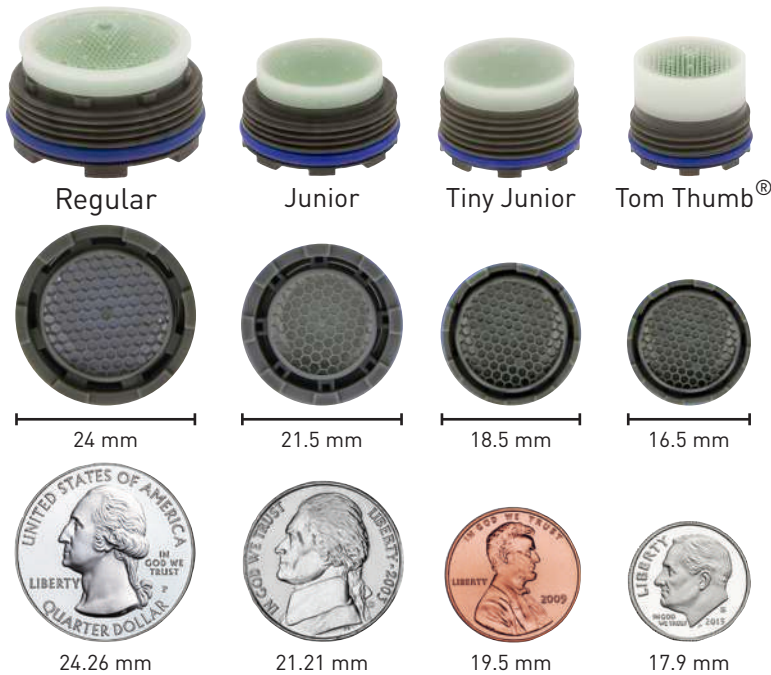

Hidden Aerator Kit for Select Delta® Faucets

Hidden Aerator Kit for Select Moen® Faucets

Plumbing Flow Rates by State, County, and City

WASHINGTON
Residential Lav: 1.2 gpm
Non-Residential Lav: 0.5 gpm
Kitchen: 1.8 gpm (temporary boost to 2.2 gpm defaulting back to 1.8 gpm)
Shower: 1.8 gpm
Toilet: 1.28 gpf (WS cert)
Urinals: Wall: 0.125 gpf
 All other types: 0.5 gpf