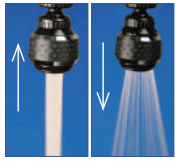

1.2 gpm Advantage Pack
1 - Softgrip Swivel;
2 - Dual Thread Aerators
1 pack- Online SKU 206592472