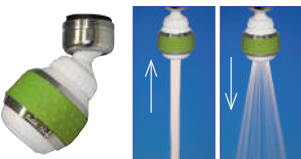

BBS Softgrip Green Double Swivel
1.5 gpm 1 pack - Online 204296607