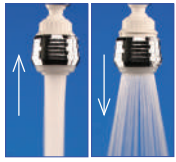

1.2 gpm Water Saving Value Pack
1 - Double Swivel;
2 - Dual Thread Aerators
1 pack- Online SKU 206592425