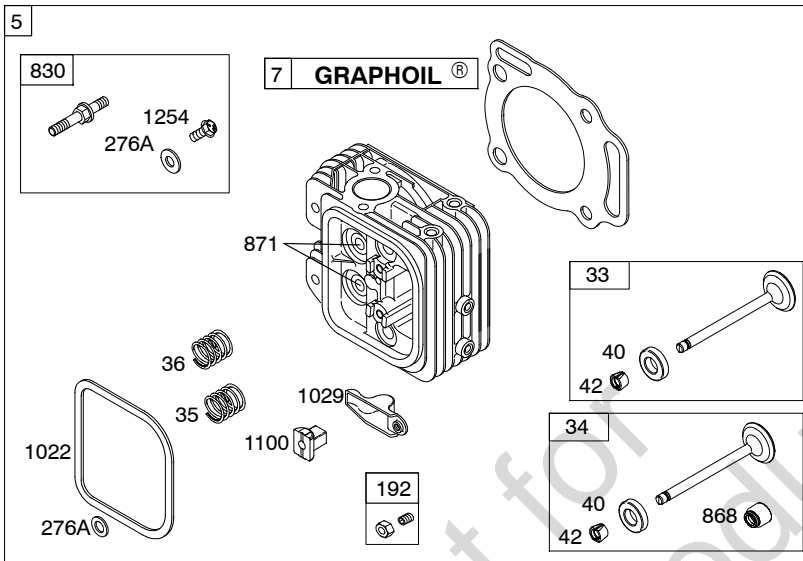

300C

151

Included in Fuel Tank Service #845137

Included in Fuel Tank Service #845138

DUAL CIRCUIT		10 - 16 AMP		20 AMP		20 AMP POWER LINK	
474	1059	474A	1059	474B	1059	474C	

NOTE: All stators use a No. 1119 mounting screw.