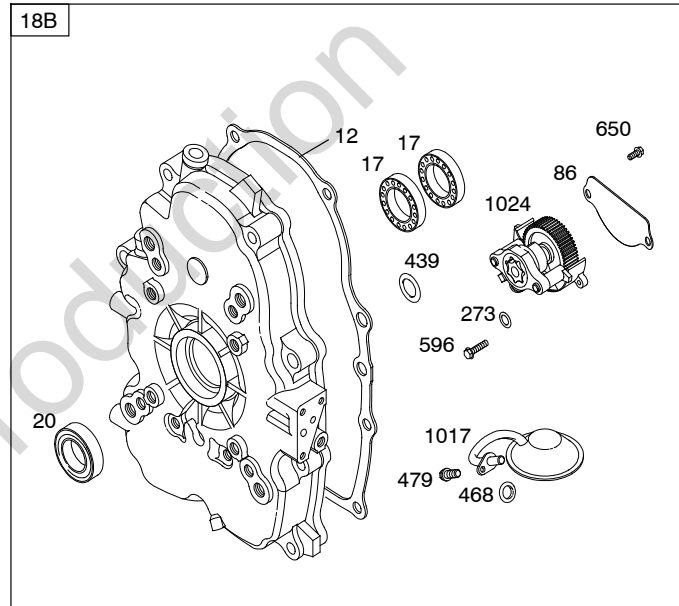

300C

151

Included in Fuel Tank Service #845137

Included in Fuel Tank Service #845138

DUAL CIRCUIT		10 - 16 AMP		20 AMP		20 AMP POWER LINK	
474	1059	474A	1059	474B	1059	474C	

NOTE: All stators use a No. 1119 mounting screw.