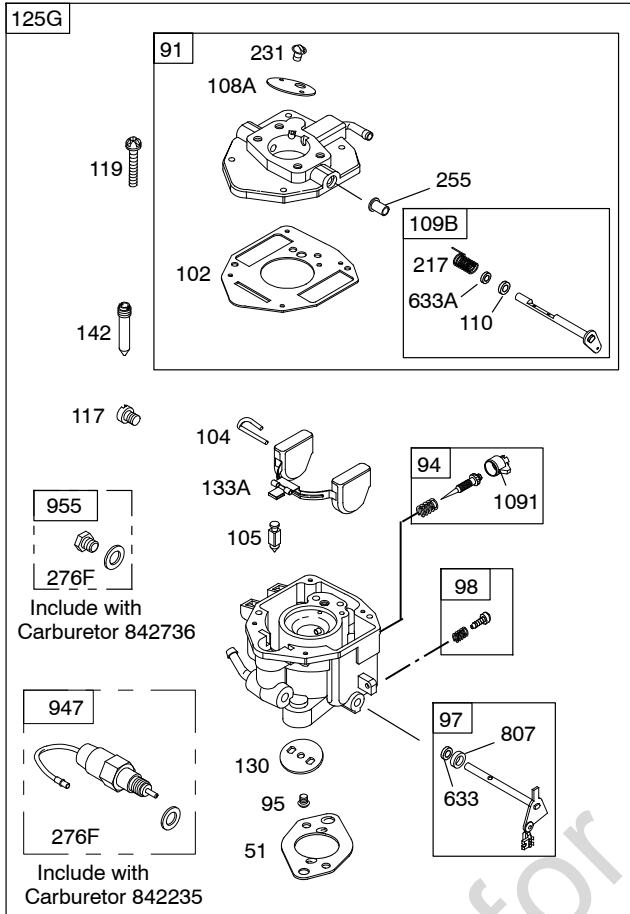

300C

151

Included in Fuel Tank Service #845137

Included in Fuel Tank Service #845138

DUAL CIRCUIT		10 - 16 AMP		20 AMP		20 AMP POWER LINK	
474	1059	474A	1059	474B	1059	474C	

NOTE: All stators use a No. 1119 mounting screw.