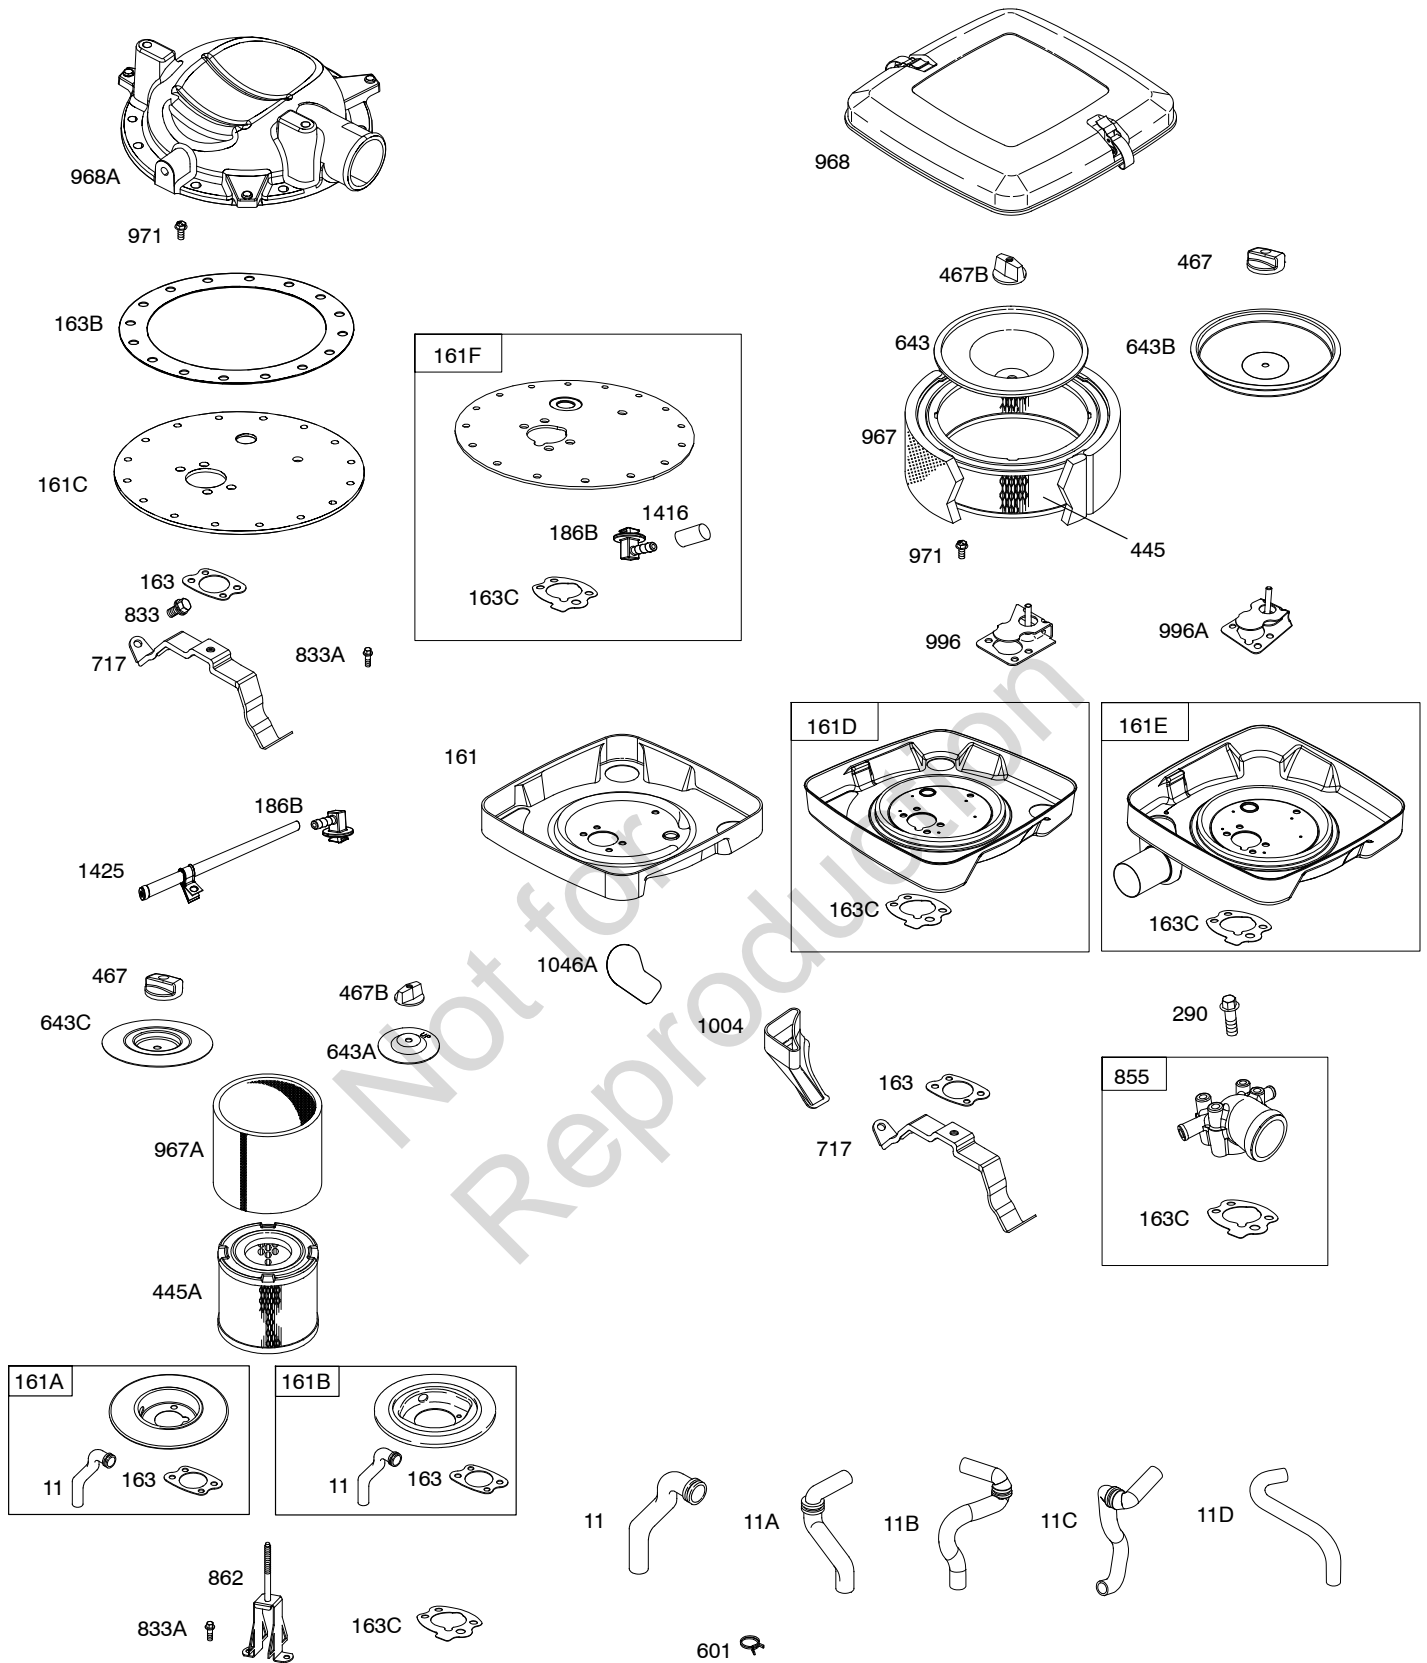

300C

151

Included in Fuel Tank Service #845137

Included in Fuel Tank Service #845138

DUAL CIRCUIT		10 - 16 AMP		20 AMP		20 AMP POWER LINK	
474	1059	474A	1059	474B	1059	474C	

NOTE: All stators use a No. 1119 mounting screw.