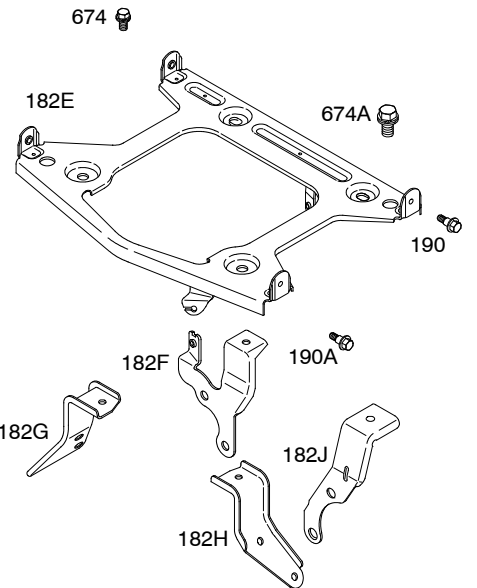

300C

151

Included in Fuel Tank Service #845137

Included in Fuel Tank Service #845138

DUAL CIRCUIT		10 - 16 AMP		20 AMP		20 AMP POWER LINK	
474	1059	474A	1059	474B	1059	474C	

NOTE: All stators use a No. 1119 mounting screw.