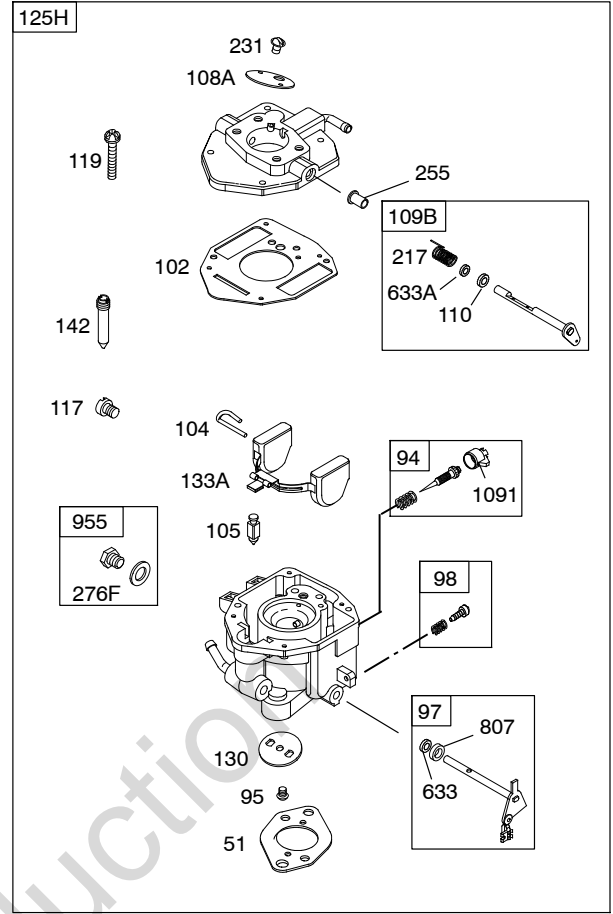

300C

151

Included in Fuel Tank Service #845137

Included in Fuel Tank Service #845138

DUAL CIRCUIT		10 - 16 AMP		20 AMP		20 AMP POWER LINK	
474	1059	474A	1059	474B	1059	474C	

NOTE: All stators use a No. 1119 mounting screw.