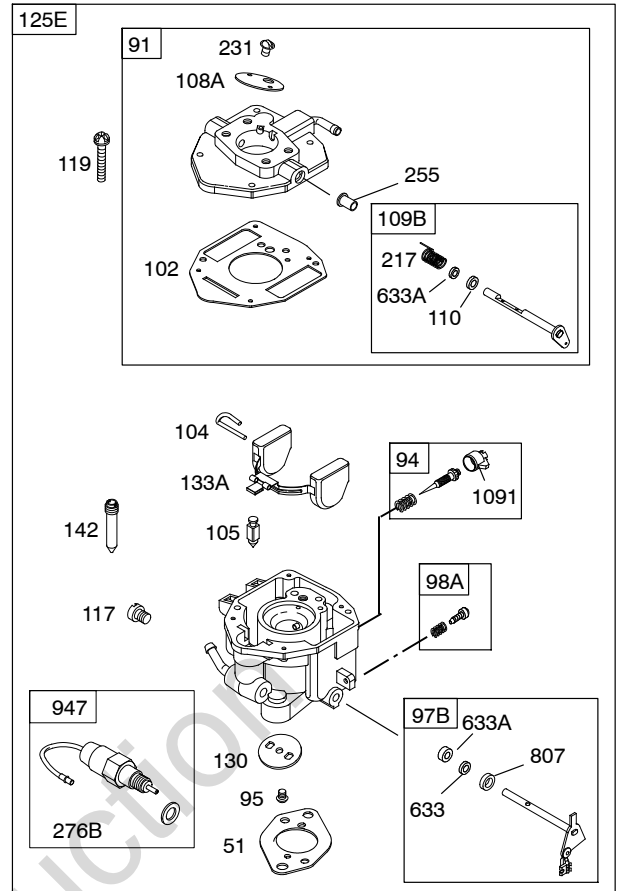

300C

151

Included in Fuel Tank Service #845137

Included in Fuel Tank Service #845138

DUAL CIRCUIT		10 - 16 AMP		20 AMP		20 AMP POWER LINK	
474	1059	474A	1059	474B	1059	474C	

NOTE: All stators use a No. 1119 mounting screw.