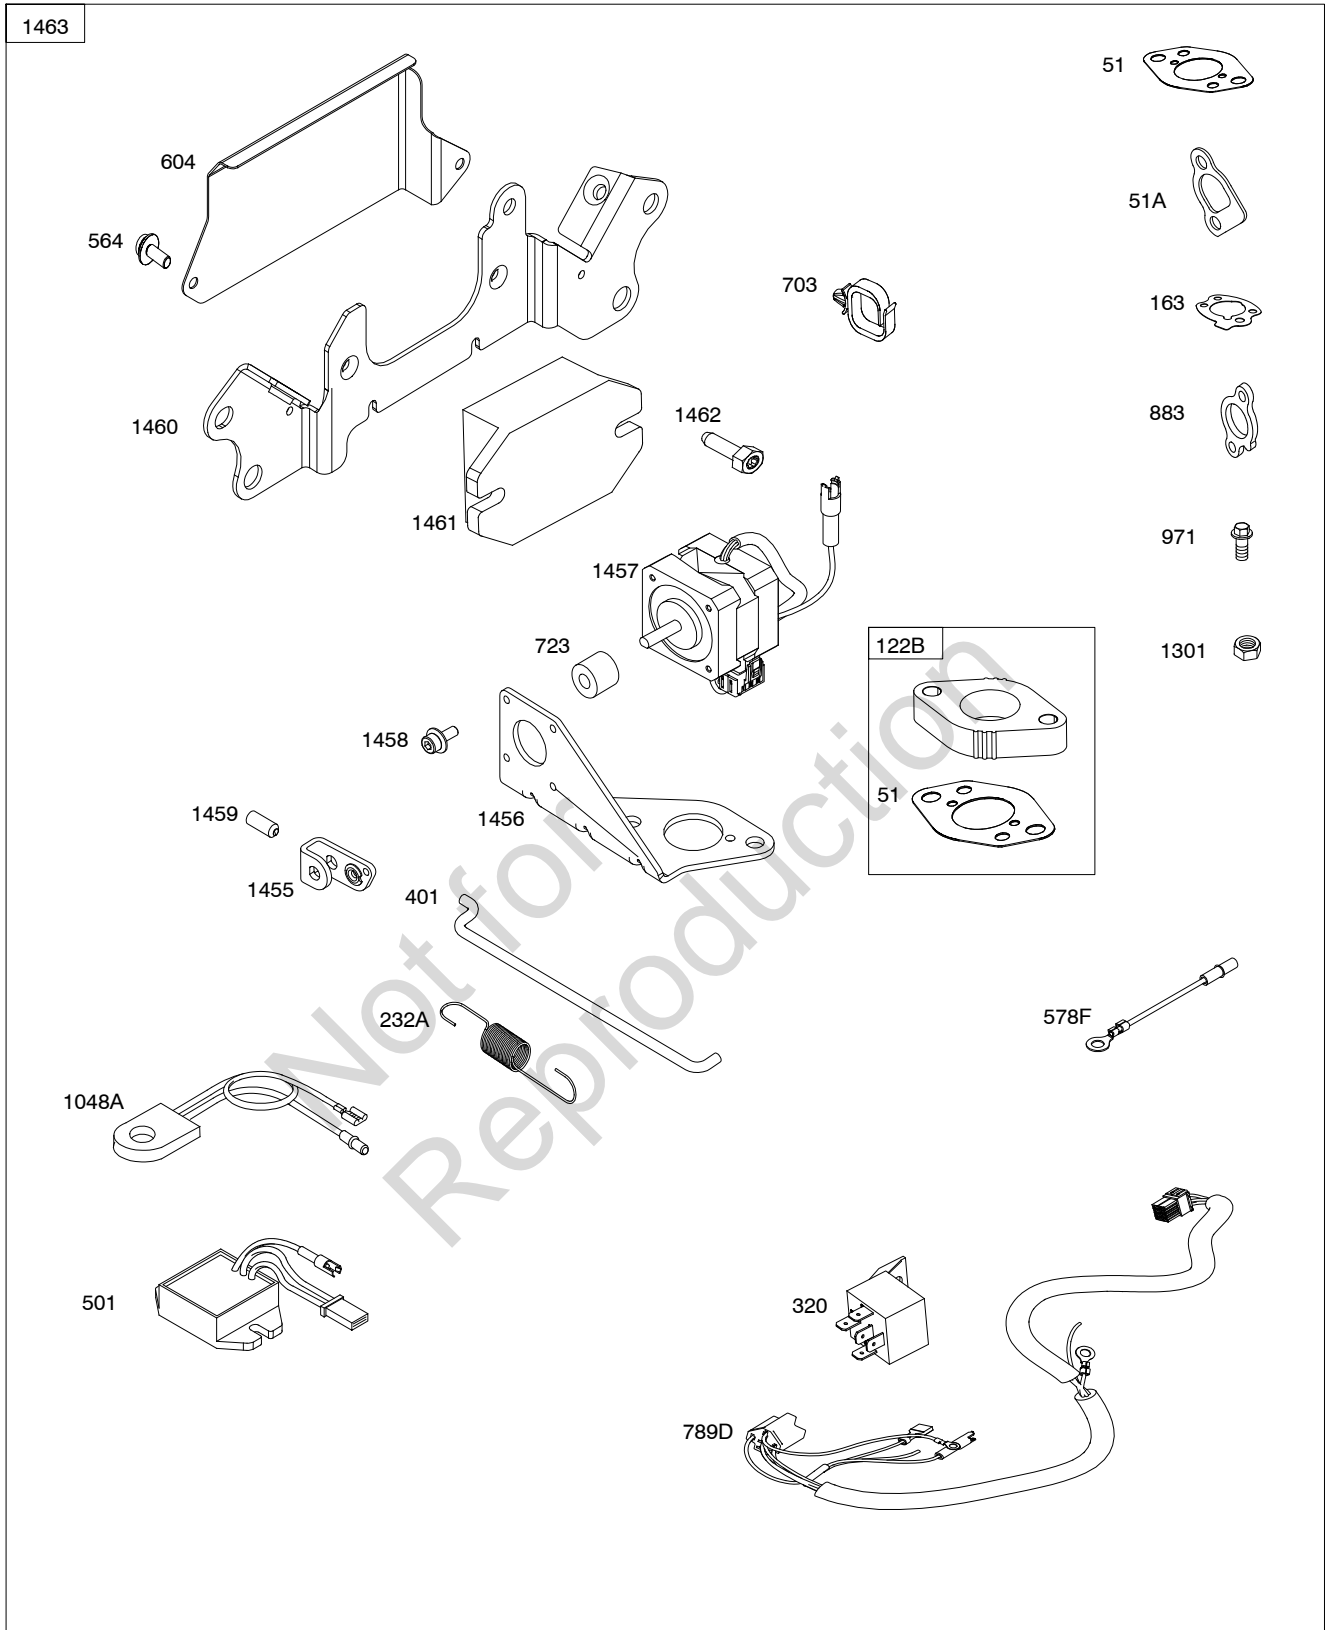

300C

151

Included in Fuel Tank Service #845137

Included in Fuel Tank Service #845138

DUAL CIRCUIT		10 - 16 AMP		20 AMP		20 AMP POWER LINK	
474	1059	474A	1059	474B	1059	474C	

NOTE: All stators use a No. 1119 mounting screw.