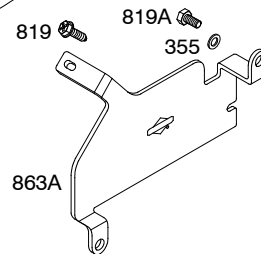

300C

151

Included in Fuel Tank Service #845137

Included in Fuel Tank Service #845138

DUAL CIRCUIT		10 - 16 AMP		20 AMP		20 AMP POWER LINK	
474	1059	474A	1059	474B	1059	474C	

NOTE: All stators use a No. 1119 mounting screw.