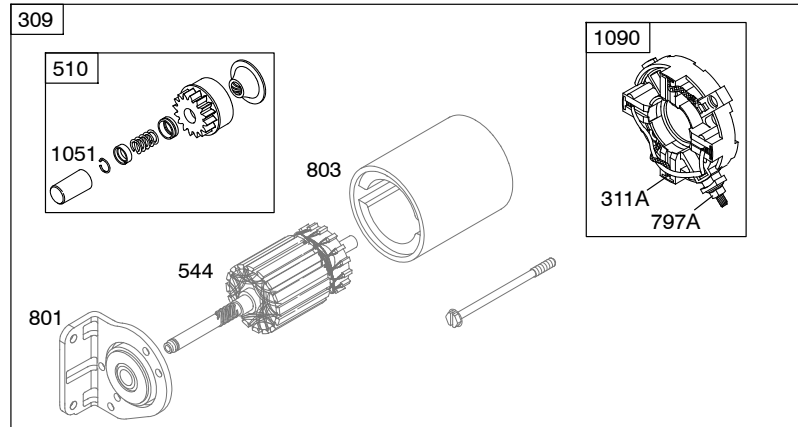

300C

151

Included in Fuel Tank Service #845137

Included in Fuel Tank Service #845138

DUAL CIRCUIT		10 - 16 AMP		20 AMP		20 AMP POWER LINK	
474	1059	474A	1059	474B	1059	474C	

NOTE: All stators use a No. 1119 mounting screw.