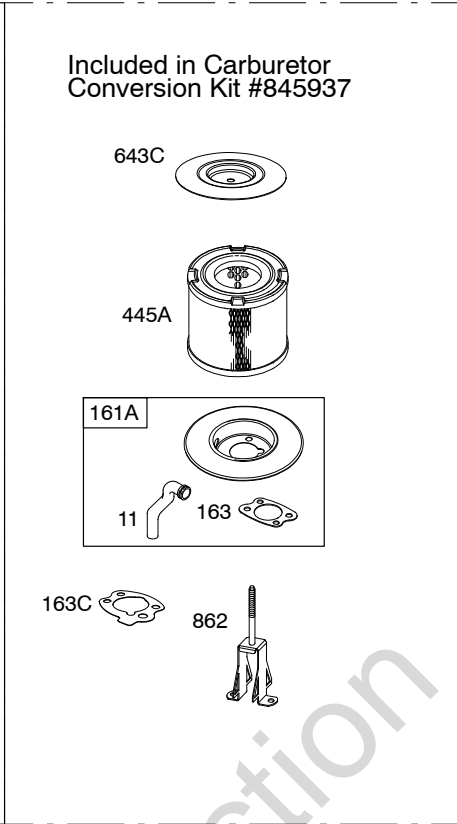

300C

151

Included in Fuel Tank Service #845137

Included in Fuel Tank Service #845138

DUAL CIRCUIT		10 - 16 AMP		20 AMP		20 AMP POWER LINK	
474	1059	474A	1059	474B	1059	474C	

NOTE: All stators use a No. 1119 mounting screw.