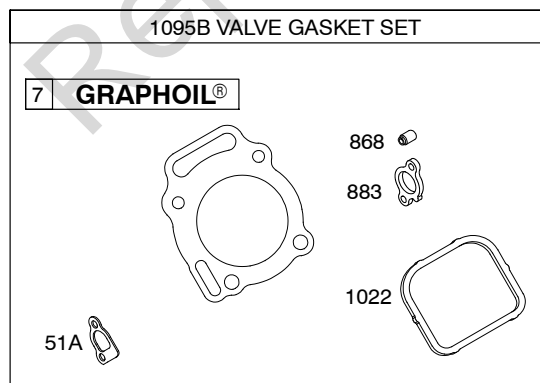

REF. NO.	PART NO.	DESCRIPTION	REF. NO.	PART NO.	DESCRIPTION	REF. NO.	PART NO.	DESCRIPTION
1	692178	Cylinder Assembly ----- Note ----- 841829 Cylinder Assembly Used on Type No(s). 0111. 841081 Cylinder Assembly Used on Type No(s). 0126, 0146, 0292, 0320.	16	692161	Crankshaft ----- Note ----- 692168 Crankshaft Used on Type No(s). 0178, 0203, 0264, 0265, 0285. 692163 Crankshaft Used on Type No(s). 0003, 0005, 0078, 0112, 0113, 0115, 0116, 0132, 0133, 0145, 0171, 0175, 0197, 0233, 0234, 0242, 0248, 0255, 0281, 0301, 0305, 1409, 2133, 3078.	18	844588	Cover-Crankcase ----- Note ----- 844724 Cover-Crankcase (Used After Code Date 07101400). Used on Type No(s). 0127, 0143, 0144, 0216, 0284, 1144, 1216.
2	808534	Kit-Bushing/Seal (Magneto Side)				18A	808851	Cover-Crankcase (Used Before Code Date 07101500). Used on Type No(s). 0127, 0144.
3	805101s	Seal-Oil (Magneto Side)				18B	844725	Cover-Crankcase Used on Type No(s). 0005, 0145, 0218, 0252, 0281, 0328, 1409, 1410, 2218, 3052.
5	809200	Head-Cylinder ----- Note ----- 808688 Head-Cylinder Used on Type No(s). 0222.				20	805049s	Seal-Oil (PTO Side)
5A	845716	Head-Cylinder ----- Note ----- 808689 Head-Cylinder Used on Type No(s). 0222.				21	809500	Cap-Oil Fill
7	806085s	Gasket-Cylinder Head				22	807362	Screw (Crankcase Cover/Sump)
8	808984	Breather Assembly						
9	844986	Gasket-Breather						
10	690751	Screw (Breather Assembly)						
10A	806421	Screw (Breather Cover)						
11	691556	Tube-Breather						
11A	806083s	Tube-Breather (Used Before Code Date 09121800).						
11B	844921	Tube-Breather (Used After Code Date 09121700).						
11C	844976	Tube-Breather Used on Type No(s). 0218, 0222, 0252, 1410.						
11D	845585	Tube-Breather Used on Type No(s). 0285, 293.						
12	842589	Gasket-Crankcase						
13	692059	Screw (Cylinder Head)						
15	690946	Plug-Oil Drain						
15A	691686	Plug-Oil Drain Used on Type No(s). 0221, 0222.	17	843827	Bearing-Ball (Crankcase Cover Requires Two (2) Ball Bearings) ----- Note ----- 691541 Bearing-Ball (Crankcase Cover Requires Two (2) Ball Bearings) Used on Type No(s). 0127, 0143, 0144.			

Engine Gasket Set-Reference 358
Carburetor Overhaul Kit-Reference 121

Valve Gasket Set-Reference 1095B