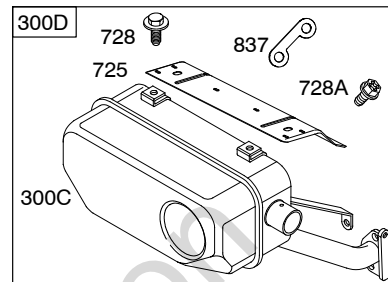

300C

151

Included in Fuel Tank Service #845137

Included in Fuel Tank Service #845138

DUAL CIRCUIT		10 - 16 AMP		20 AMP		20 AMP POWER LINK	
474	1059	474A	1059	474B	1059	474C	

NOTE: All stators use a No. 1119 mounting screw.