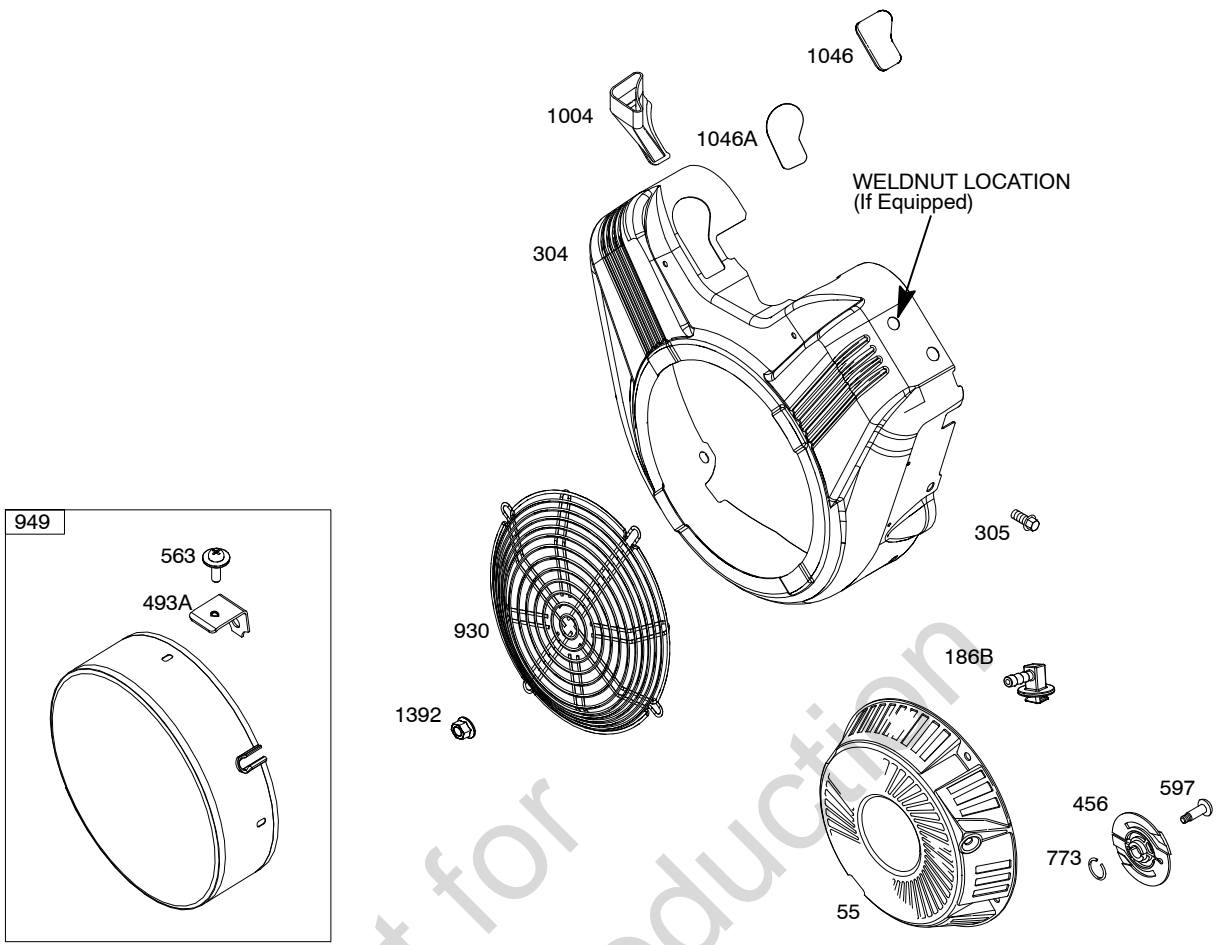

300C

151

Included in Fuel Tank Service #845137

Included in Fuel Tank Service #845138

DUAL CIRCUIT		10 - 16 AMP		20 AMP		20 AMP POWER LINK	
474	1059	474A	1059	474B	1059	474C	

NOTE: All stators use a No. 1119 mounting screw.