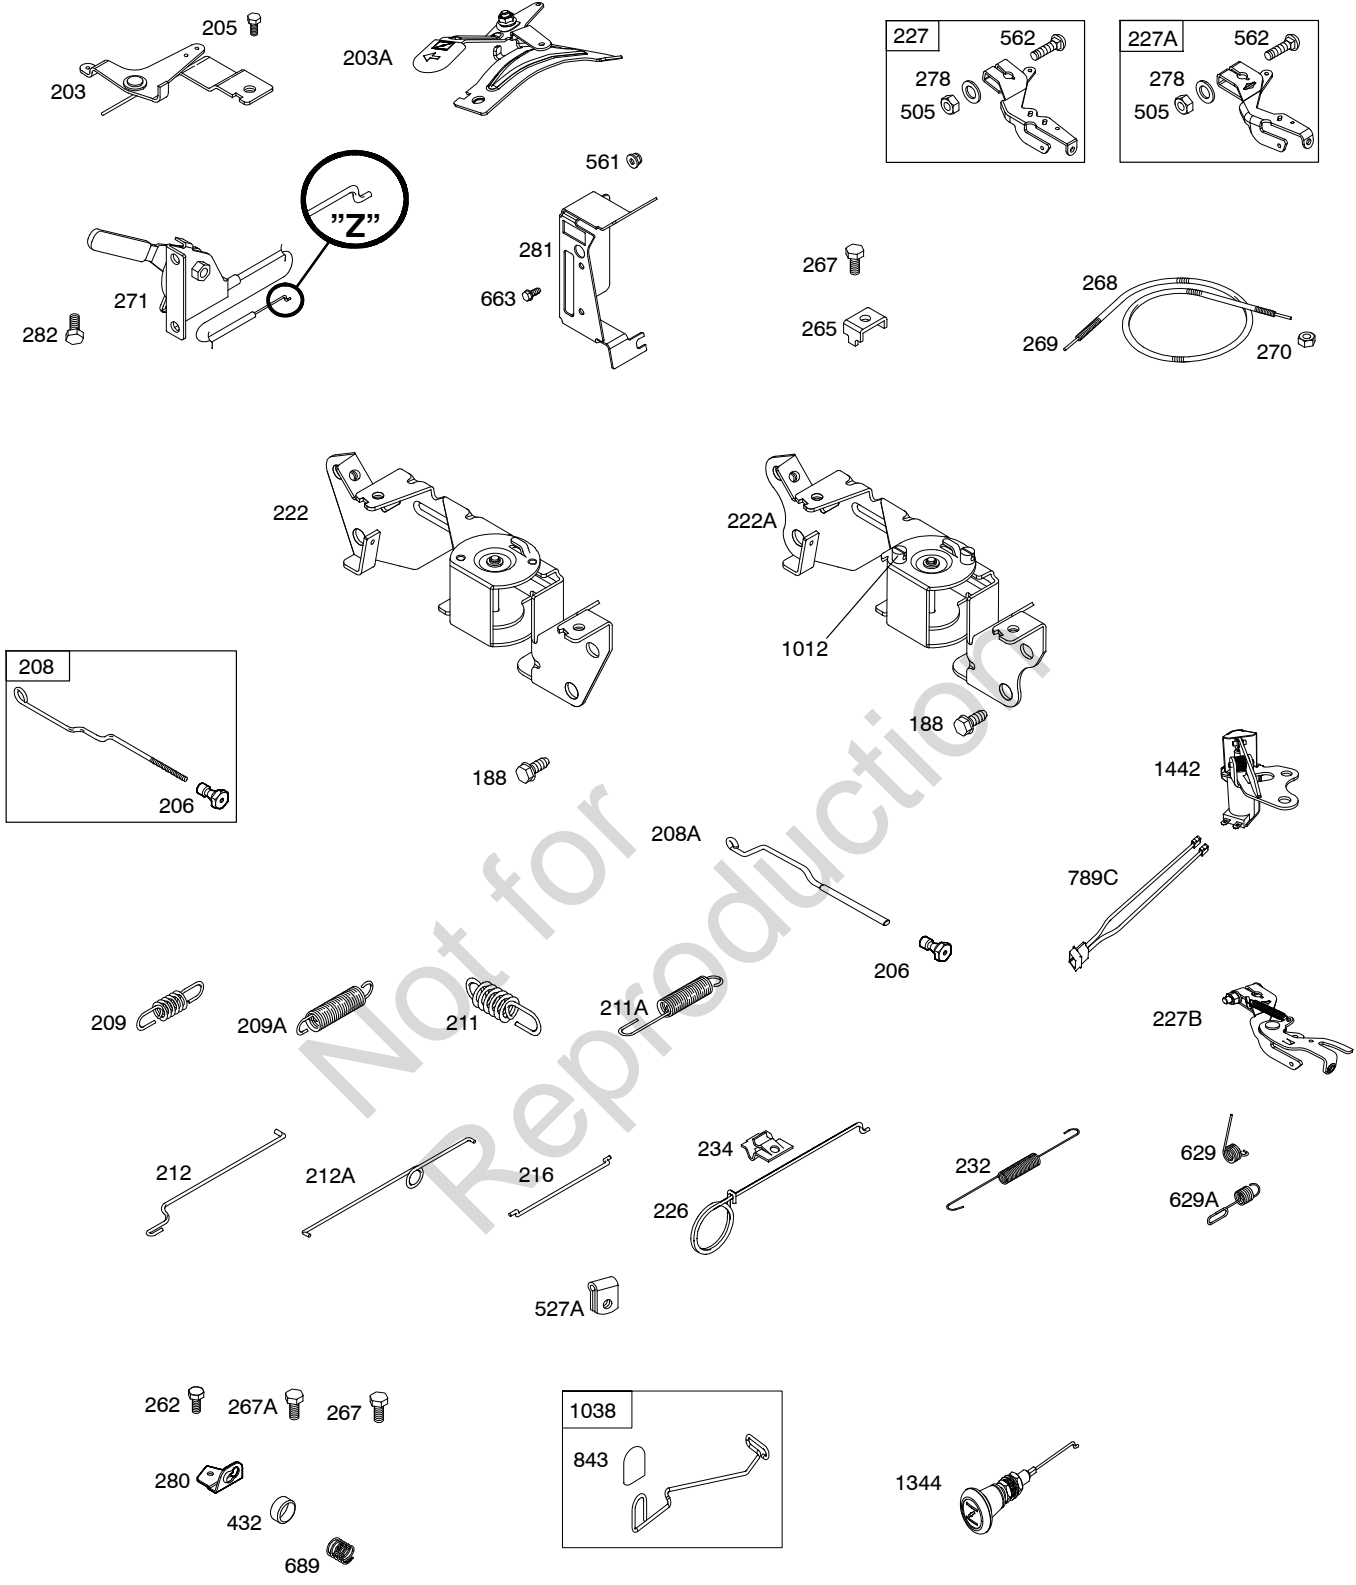

300C

151

Included in Fuel Tank Service #845137

Included in Fuel Tank Service #845138

DUAL CIRCUIT		10 - 16 AMP		20 AMP		20 AMP POWER LINK	
474	1059	474A	1059	474B	1059	474C	

NOTE: All stators use a No. 1119 mounting screw.