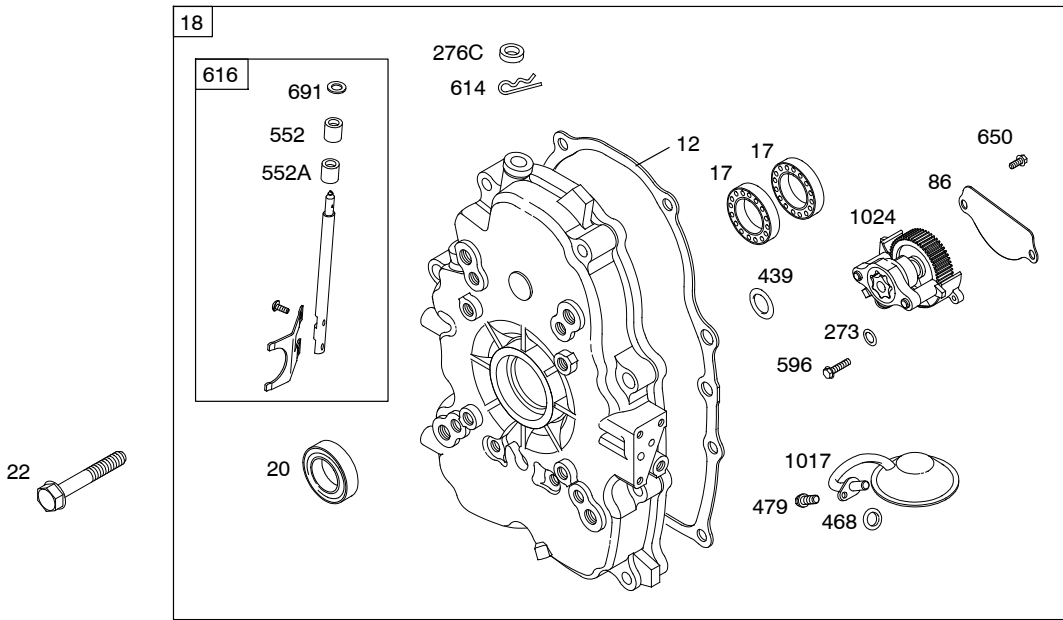

300C

151

Included in Fuel Tank Service #845137

Included in Fuel Tank Service #845138

DUAL CIRCUIT		10 - 16 AMP		20 AMP		20 AMP POWER LINK	
474	1059	474A	1059	474B	1059	474C	

NOTE: All stators use a No. 1119 mounting screw.