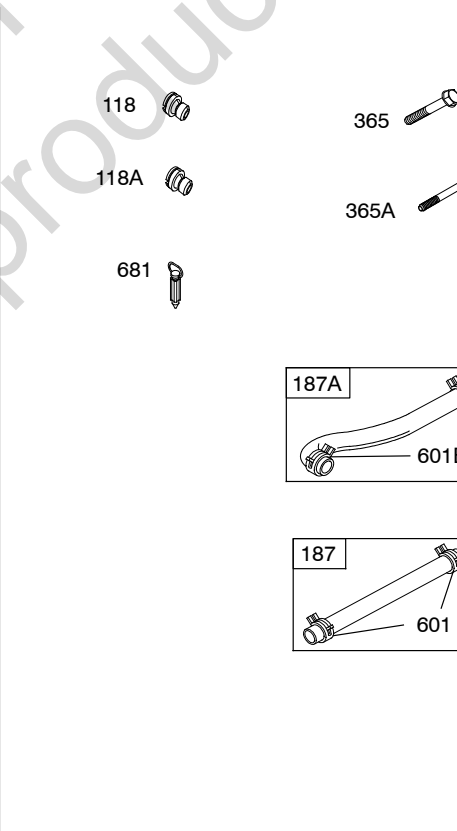

300C

151

Included in Fuel Tank Service #845137

Included in Fuel Tank Service #845138

DUAL CIRCUIT		10 - 16 AMP		20 AMP		20 AMP POWER LINK	
474	1059	474A	1059	474B	1059	474C	

NOTE: All stators use a No. 1119 mounting screw.