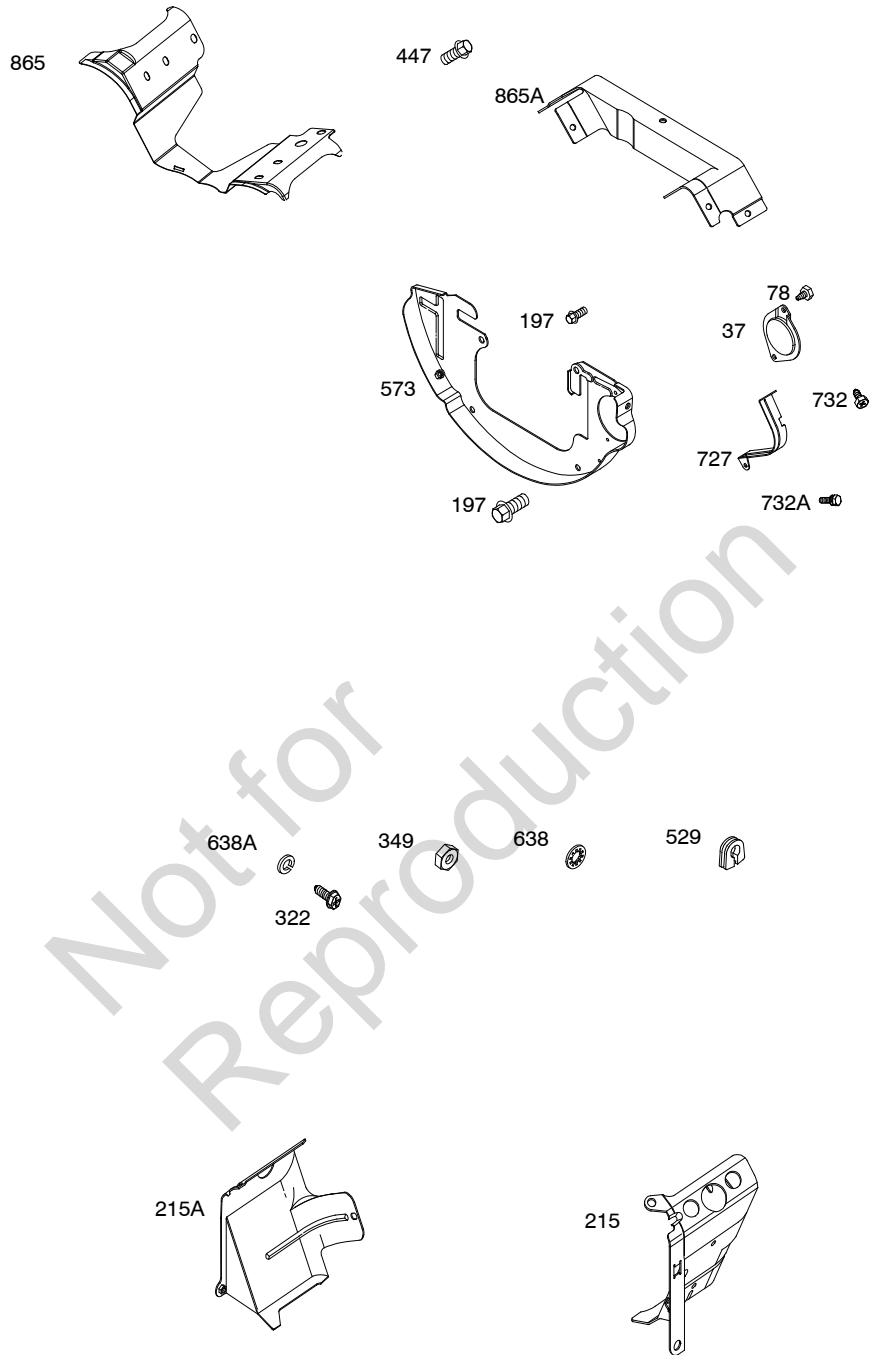

300C

151

Included in Fuel Tank Service #845137

Included in Fuel Tank Service #845138

DUAL CIRCUIT		10 - 16 AMP		20 AMP		20 AMP POWER LINK	
474	1059	474A	1059	474B	1059	474C	

NOTE: All stators use a No. 1119 mounting screw.