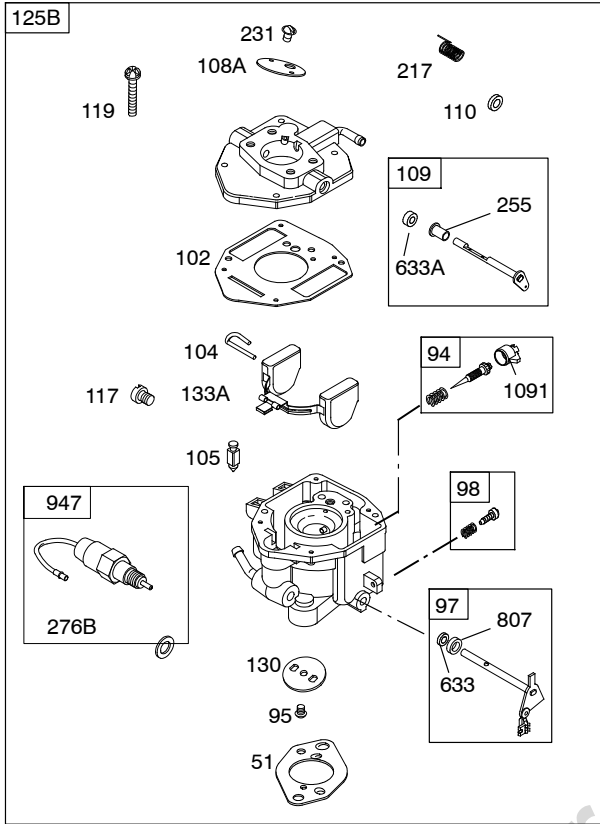

300C

151

Included in Fuel Tank Service #845137

Included in Fuel Tank Service #845138

DUAL CIRCUIT		10 - 16 AMP		20 AMP		20 AMP POWER LINK	
474	1059	474A	1059	474B	1059	474C	

NOTE: All stators use a No. 1119 mounting screw.