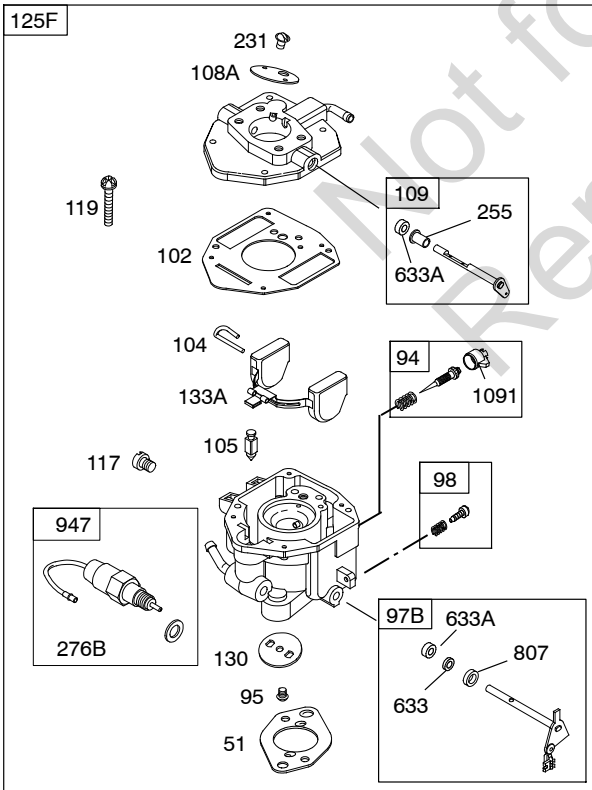

300C

151

Included in Fuel Tank Service #845137

Included in Fuel Tank Service #845138

DUAL CIRCUIT		10 - 16 AMP		20 AMP		20 AMP POWER LINK	
474	1059	474A	1059	474B	1059	474C	

NOTE: All stators use a No. 1119 mounting screw.