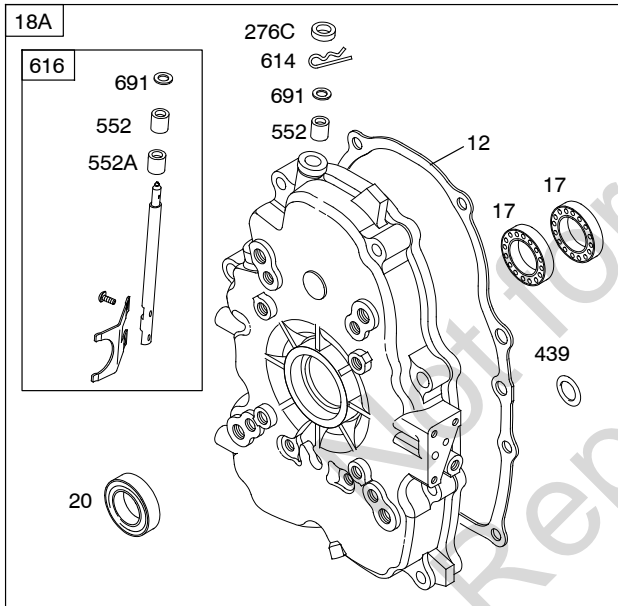

300C

151

Included in Fuel Tank Service #845137

Included in Fuel Tank Service #845138

DUAL CIRCUIT		10 - 16 AMP		20 AMP		20 AMP POWER LINK	
474	1059	474A	1059	474B	1059	474C	

NOTE: All stators use a No. 1119 mounting screw.