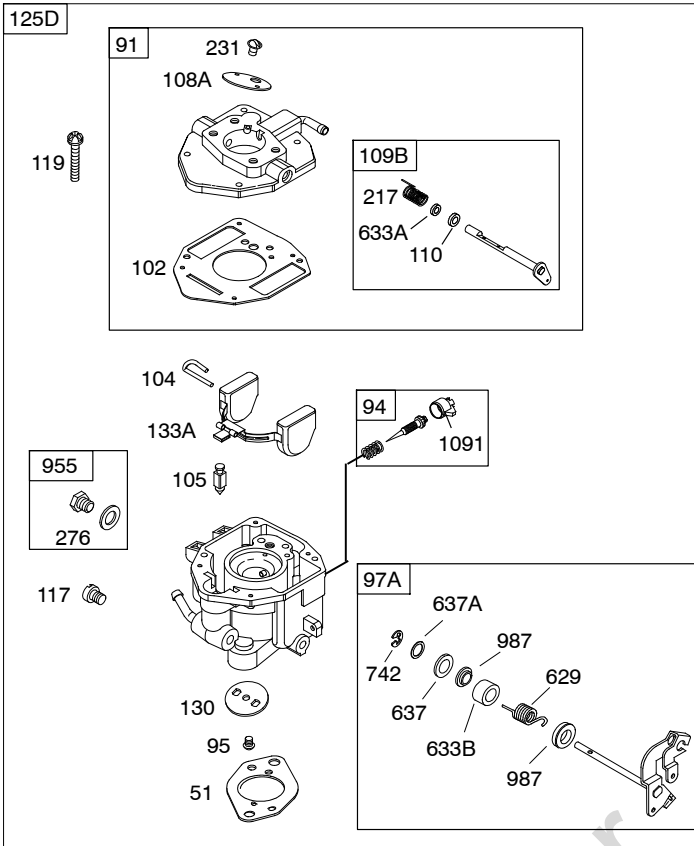

300C

151

Included in Fuel Tank Service #845137

Included in Fuel Tank Service #845138

DUAL CIRCUIT		10 - 16 AMP		20 AMP		20 AMP POWER LINK	
474	1059	474A	1059	474B	1059	474C	

NOTE: All stators use a No. 1119 mounting screw.