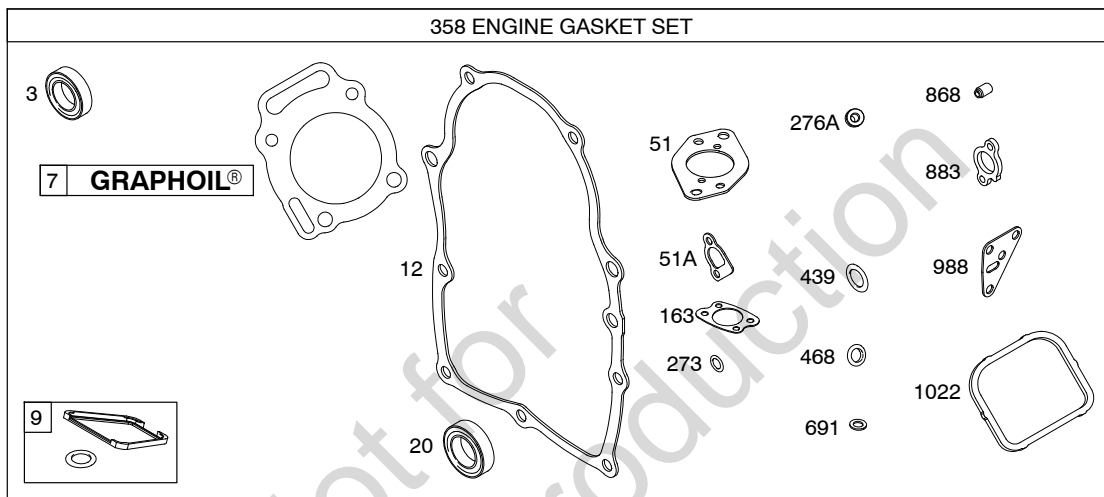

REF. NO.	PART NO.	DESCRIPTION	REF. NO.	PART NO.	DESCRIPTION	REF. NO.	PART NO.	DESCRIPTION
1	692178	Cylinder Assembly ----- Note ----- 841829 Cylinder Assembly Used on Type No(s). 0111. 841081 Cylinder Assembly Used on Type No(s). 0126, 0146, 0292, 0320.	16	692161	Crankshaft ----- Note ----- 692168 Crankshaft Used on Type No(s). 0178, 0203, 0264, 0265, 0285. 692163 Crankshaft Used on Type No(s). 0003, 0005, 0078, 0112, 0113, 0115, 0116, 0132, 0133, 0145, 0171, 0175, 0197, 0233, 0234, 0242, 0248, 0255, 0281, 0301, 0305, 1409, 2133, 3078.	18	844588	Cover-Crankcase ----- Note ----- 844724 Cover-Crankcase (Used After Code Date 07101400). Used on Type No(s). 0127, 0143, 0144, 0216, 0284, 1144, 1216.
2	808534	Kit-Bushing/Seal (Magneto Side)				18A	808851	Cover-Crankcase (Used Before Code Date 07101500). Used on Type No(s). 0127, 0144.
3	805101s	Seal-Oil (Magneto Side)				18B	844725	Cover-Crankcase Used on Type No(s). 0005, 0145, 0218, 0252, 0281, 0328, 1409, 1410, 2218, 3052.
5	809200	Head-Cylinder ----- Note ----- 808688 Head-Cylinder Used on Type No(s). 0222.				20	805049s	Seal-Oil (PTO Side)
5A	845716	Head-Cylinder ----- Note ----- 808689 Head-Cylinder Used on Type No(s). 0222.				21	809500	Cap-Oil Fill
7	806085s	Gasket-Cylinder Head				22	807362	Screw (Crankcase Cover/Sump)
8	808984	Breather Assembly						
9	844986	Gasket-Breather						
10	690751	Screw (Breather Assembly)						
10A	806421	Screw (Breather Cover)						
11	691556	Tube-Breather						
11A	806083s	Tube-Breather (Used Before Code Date 09121800).						
11B	844921	Tube-Breather (Used After Code Date 09121700).						
11C	844976	Tube-Breather Used on Type No(s). 0218, 0222, 0252, 1410.						
11D	845585	Tube-Breather Used on Type No(s). 0285, 293.						
12	842589	Gasket-Crankcase						
13	692059	Screw (Cylinder Head)						
15	690946	Plug-Oil Drain						
15A	691686	Plug-Oil Drain Used on Type No(s). 0221, 0222.	17	843827	Bearing-Ball (Crankcase Cover Requires Two (2) Ball Bearings) ----- Note ----- 691541 Bearing-Ball (Crankcase Cover Requires Two (2) Ball Bearings) Used on Type No(s). 0127, 0143, 0144.			

Engine Gasket Set-Reference 358
Carburetor Overhaul Kit-Reference 121

Valve Gasket Set-Reference 1095B