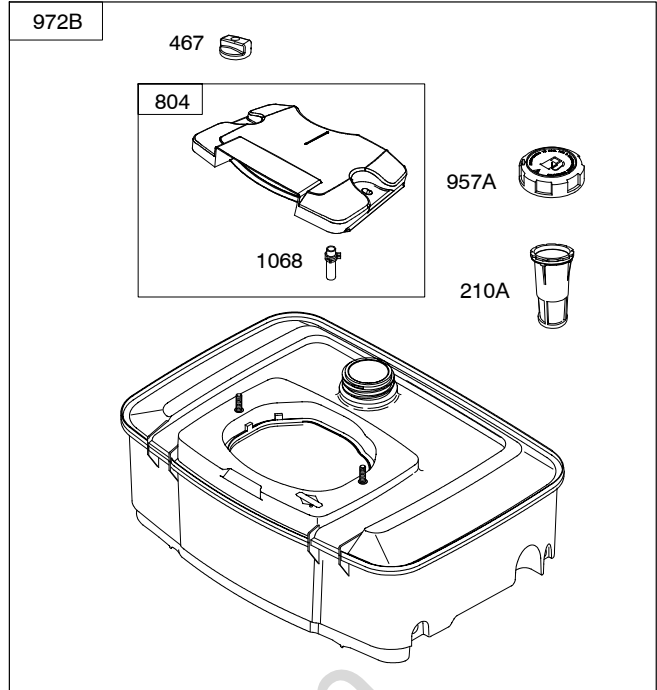

300C

151

Included in Fuel Tank Service #845137

Included in Fuel Tank Service #845138

DUAL CIRCUIT		10 - 16 AMP		20 AMP		20 AMP POWER LINK	
474	1059	474A	1059	474B	1059	474C	

NOTE: All stators use a No. 1119 mounting screw.