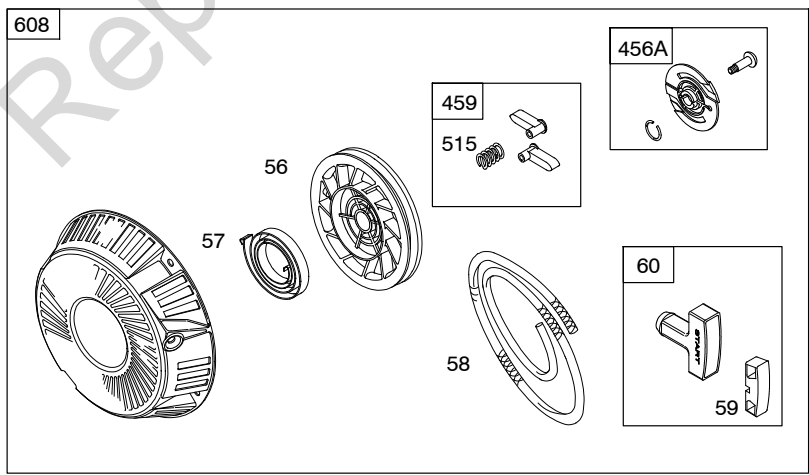

300C

151

Included in Fuel Tank Service #845137

Included in Fuel Tank Service #845138

DUAL CIRCUIT		10 - 16 AMP		20 AMP		20 AMP POWER LINK	
474	1059	474A	1059	474B	1059	474C	

NOTE: All stators use a No. 1119 mounting screw.