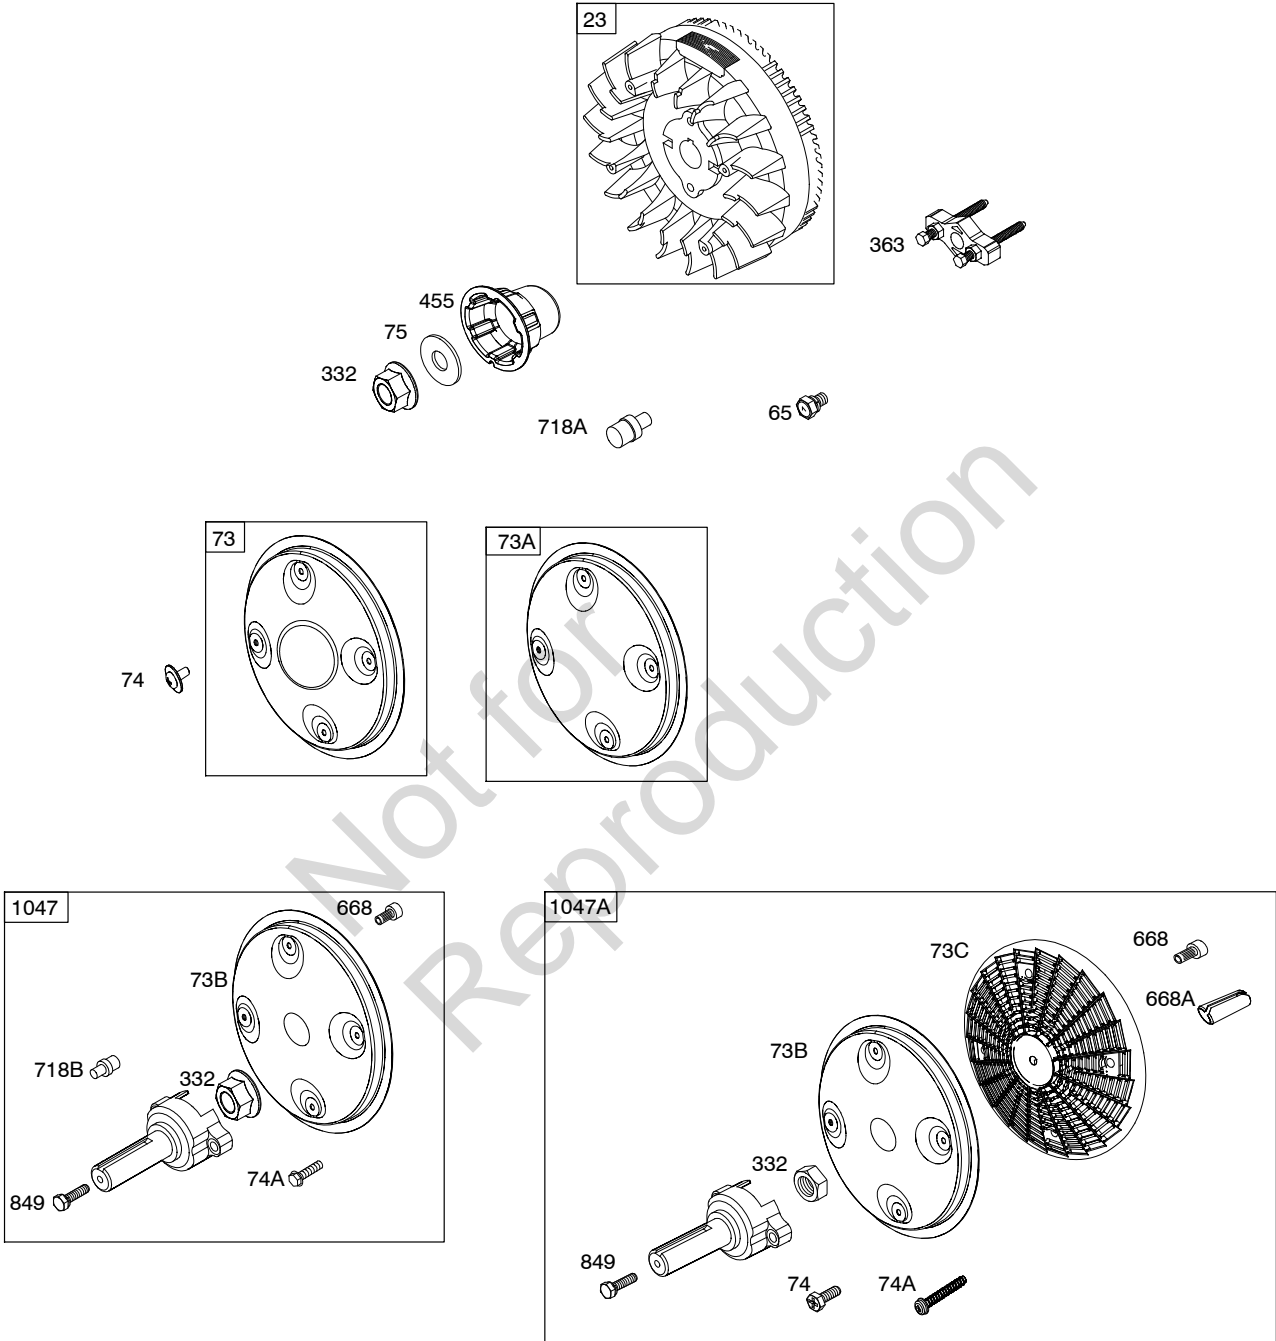

300C

151

Included in Fuel Tank Service #845137

Included in Fuel Tank Service #845138

DUAL CIRCUIT		10 - 16 AMP		20 AMP		20 AMP POWER LINK	
474	1059	474A	1059	474B	1059	474C	

NOTE: All stators use a No. 1119 mounting screw.