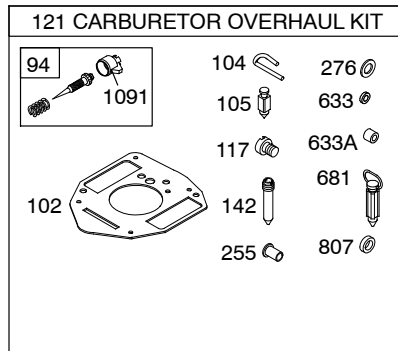

REF. NO.	PART NO.	DESCRIPTION	REF. NO.	PART NO.	DESCRIPTION	REF. NO.	PART NO.	DESCRIPTION
1	692178	Cylinder Assembly ----- Note ----- 841829 Cylinder Assembly Used on Type No(s). 0111. 841081 Cylinder Assembly Used on Type No(s). 0126, 0146, 0292, 0320.	16	692161	Crankshaft ----- Note ----- 692168 Crankshaft Used on Type No(s). 0178, 0203, 0264, 0265, 0285. 692163 Crankshaft Used on Type No(s). 0003, 0005, 0078, 0112, 0113, 0115, 0116, 0132, 0133, 0145, 0171, 0175, 0197, 0233, 0234, 0242, 0248, 0255, 0281, 0301, 0305, 1409, 2133, 3078.	18	844588	Cover-Crankcase ----- Note ----- 844724 Cover-Crankcase (Used After Code Date 07101400). Used on Type No(s). 0127, 0143, 0144, 0216, 0284, 1144, 1216.
2	808534	Kit-Bushing/Seal (Magneto Side)				18A	808851	Cover-Crankcase (Used Before Code Date 07101500). Used on Type No(s). 0127, 0144.
3	805101s	Seal-Oil (Magneto Side)				18B	844725	Cover-Crankcase Used on Type No(s). 0005, 0145, 0218, 0252, 0281, 0328, 1409, 1410, 2218, 3052.
5	809200	Head-Cylinder ----- Note ----- 808688 Head-Cylinder Used on Type No(s). 0222.				20	805049s	Seal-Oil (PTO Side)
5A	845716	Head-Cylinder ----- Note ----- 808689 Head-Cylinder Used on Type No(s). 0222.				21	809500	Cap-Oil Fill
7	806085s	Gasket-Cylinder Head				22	807362	Screw (Crankcase Cover/Sump)
8	808984	Breather Assembly						
9	844986	Gasket-Breather						
10	690751	Screw (Breather Assembly)						
10A	806421	Screw (Breather Cover)						
11	691556	Tube-Breather						
11A	806083s	Tube-Breather (Used Before Code Date 09121800).						
11B	844921	Tube-Breather (Used After Code Date 09121700).						
11C	844976	Tube-Breather Used on Type No(s). 0218, 0222, 0252, 1410.						
11D	845585	Tube-Breather Used on Type No(s). 0285, 293.						
12	842589	Gasket-Crankcase						
13	692059	Screw (Cylinder Head)						
15	690946	Plug-Oil Drain						
15A	691686	Plug-Oil Drain Used on Type No(s). 0221, 0222.	17	843827	Bearing-Ball (Crankcase Cover Requires Two (2) Ball Bearings) ----- Note ----- 691541 Bearing-Ball (Crankcase Cover Requires Two (2) Ball Bearings) Used on Type No(s). 0127, 0143, 0144.			

Engine Gasket Set-Reference 358
Carburetor Overhaul Kit-Reference 121

Valve Gasket Set-Reference 1095B