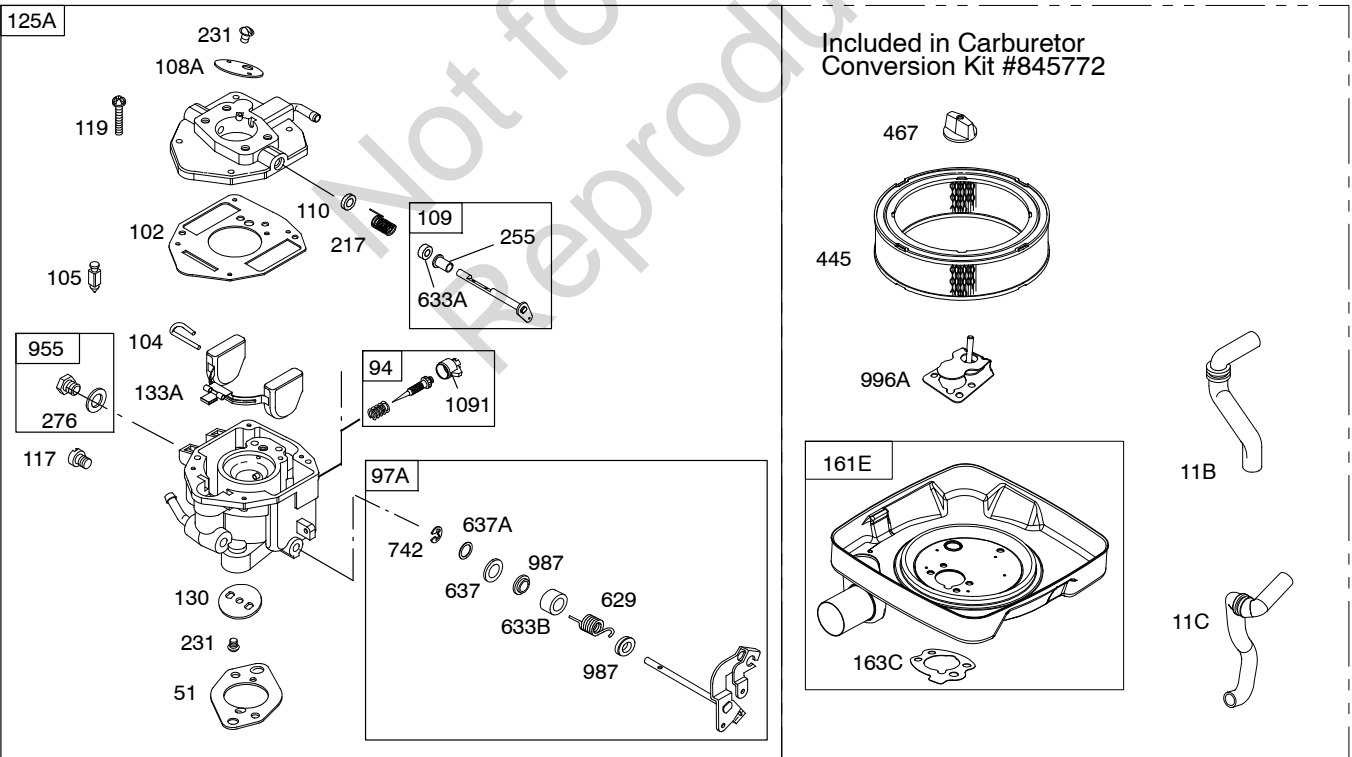

300C

151

Included in Fuel Tank Service #845137

Included in Fuel Tank Service #845138

DUAL CIRCUIT		10 - 16 AMP		20 AMP		20 AMP POWER LINK	
474	1059	474A	1059	474B	1059	474C	

NOTE: All stators use a No. 1119 mounting screw.