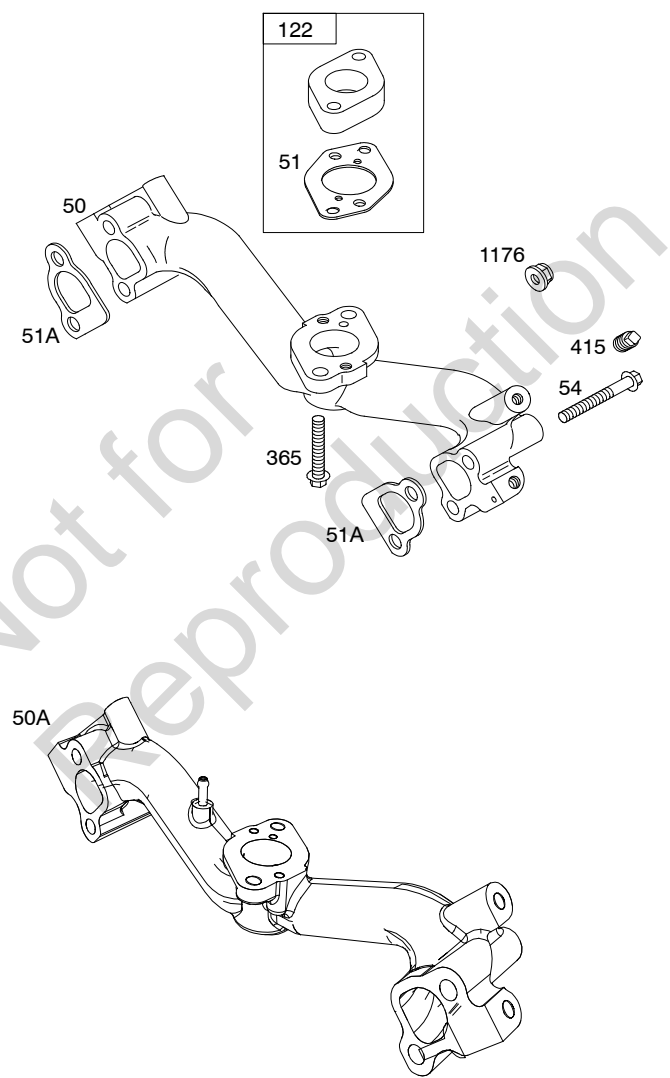

300C

151

Included in Fuel Tank Service #845137

Included in Fuel Tank Service #845138

DUAL CIRCUIT		10 - 16 AMP		20 AMP		20 AMP POWER LINK	
474	1059	474A	1059	474B	1059	474C	

NOTE: All stators use a No. 1119 mounting screw.