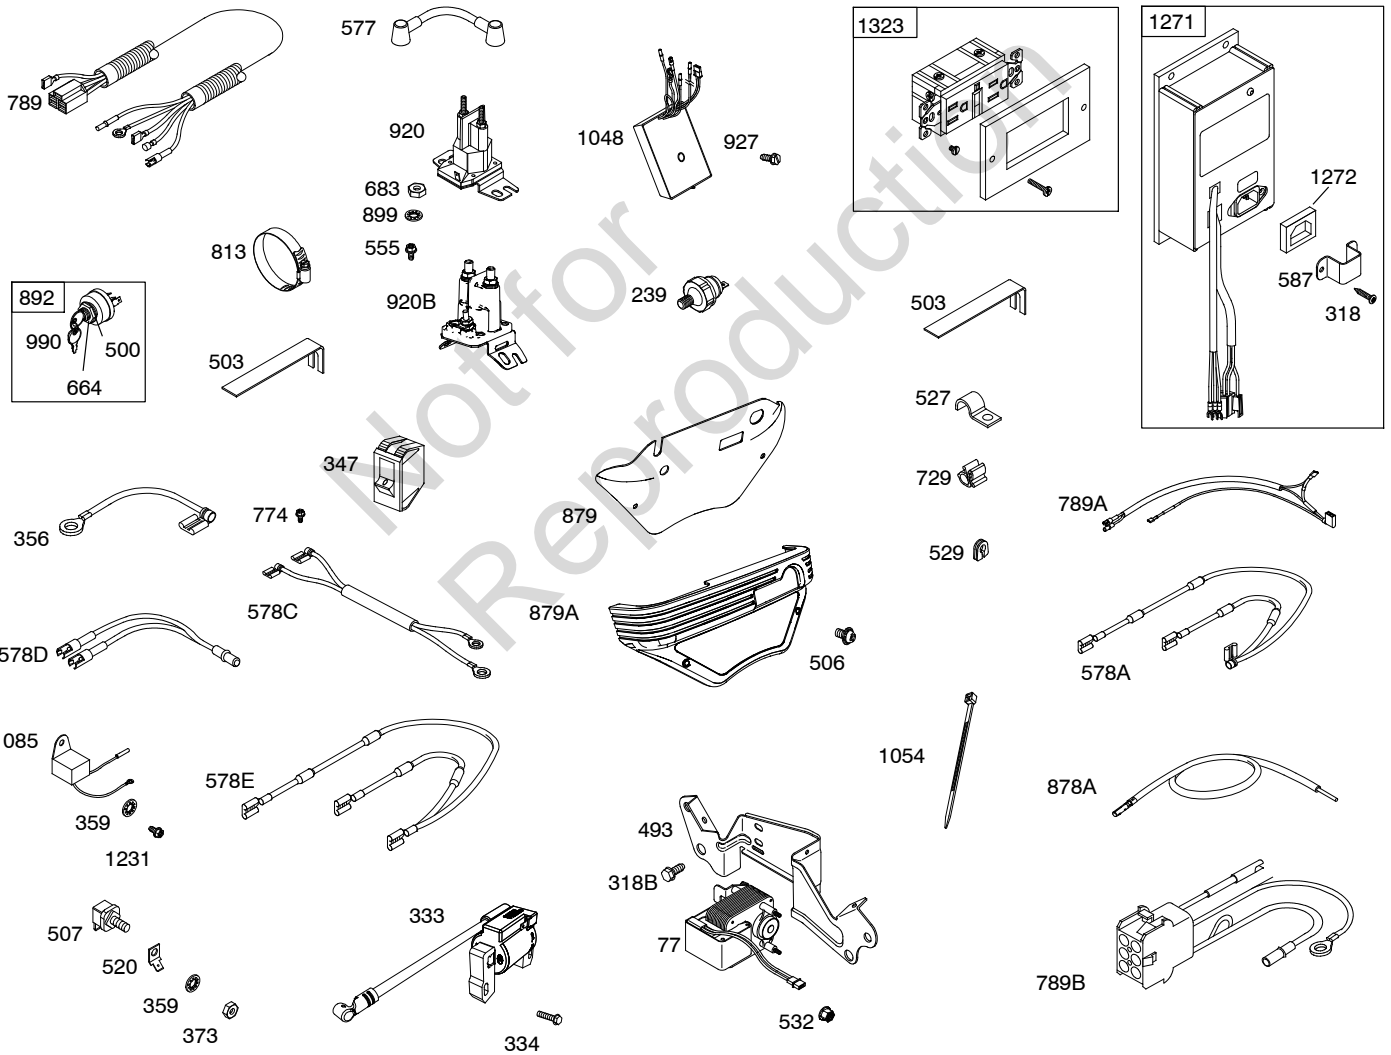

300C

151

Included in Fuel Tank Service #845137

Included in Fuel Tank Service #845138

DUAL CIRCUIT		10 - 16 AMP		20 AMP		20 AMP POWER LINK	
474	1059	474A	1059	474B	1059	474C	

NOTE: All stators use a No. 1119 mounting screw.