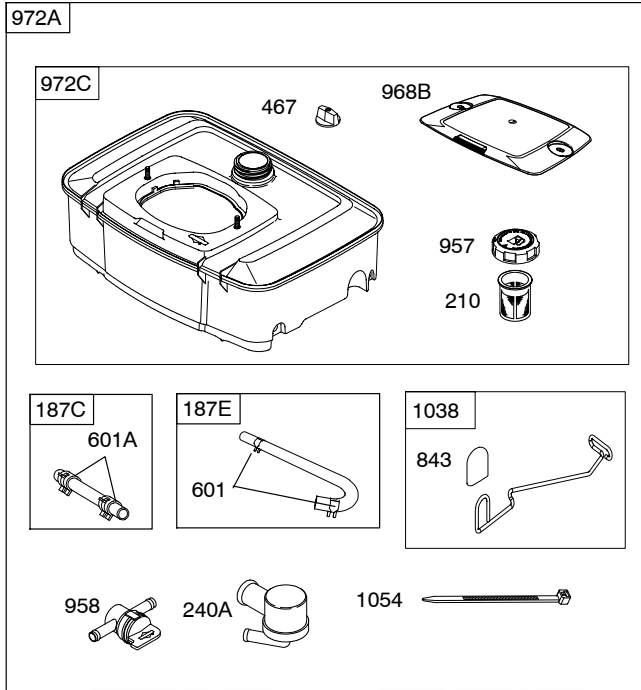

300C

151

Included in Fuel Tank Service #845137

Included in Fuel Tank Service #845138

DUAL CIRCUIT		10 - 16 AMP		20 AMP		20 AMP POWER LINK	
474	1059	474A	1059	474B	1059	474C	

NOTE: All stators use a No. 1119 mounting screw.