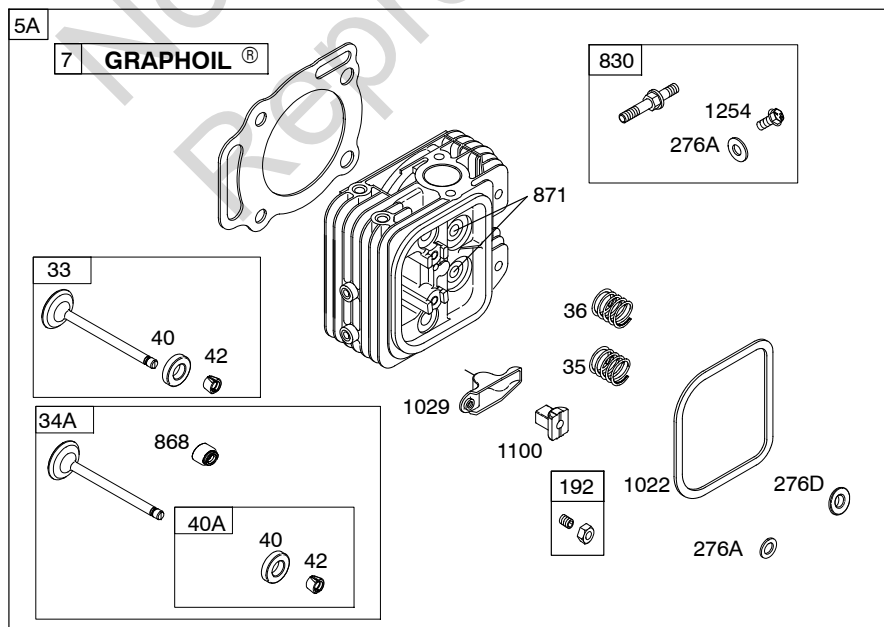

300C

151

Included in Fuel Tank Service #845137

Included in Fuel Tank Service #845138

DUAL CIRCUIT		10 - 16 AMP		20 AMP		20 AMP POWER LINK	
474	1059	474A	1059	474B	1059	474C	

NOTE: All stators use a No. 1119 mounting screw.