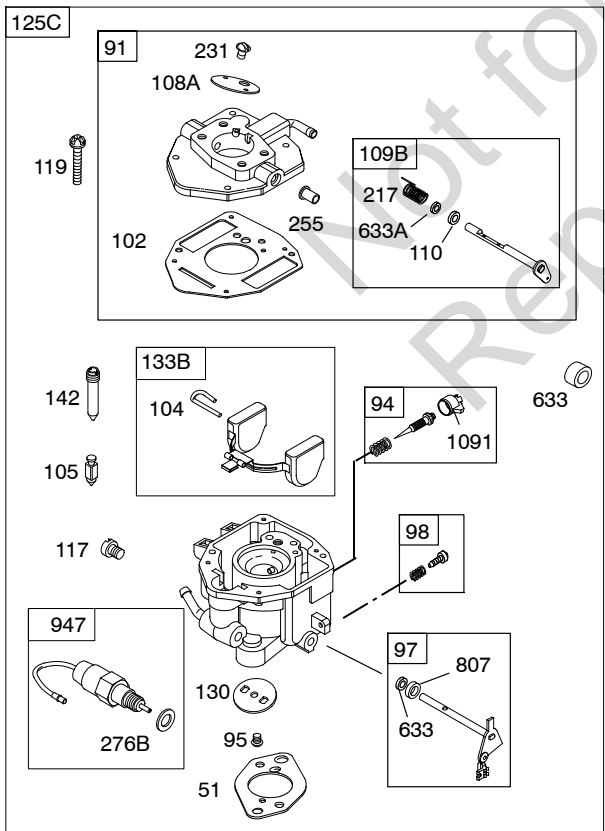

300C

151

Included in Fuel Tank Service #845137

Included in Fuel Tank Service #845138

DUAL CIRCUIT		10 - 16 AMP		20 AMP		20 AMP POWER LINK	
474	1059	474A	1059	474B	1059	474C	

NOTE: All stators use a No. 1119 mounting screw.