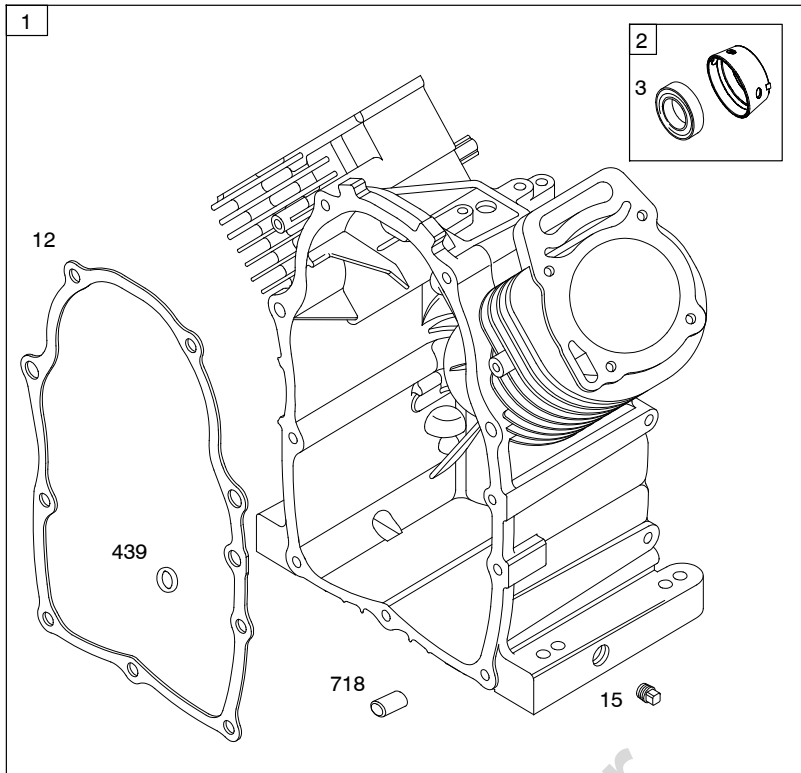

300C

151

Included in Fuel Tank Service #845137

Included in Fuel Tank Service #845138

DUAL CIRCUIT		10 - 16 AMP		20 AMP		20 AMP POWER LINK	
474	1059	474A	1059	474B	1059	474C	

NOTE: All stators use a No. 1119 mounting screw.