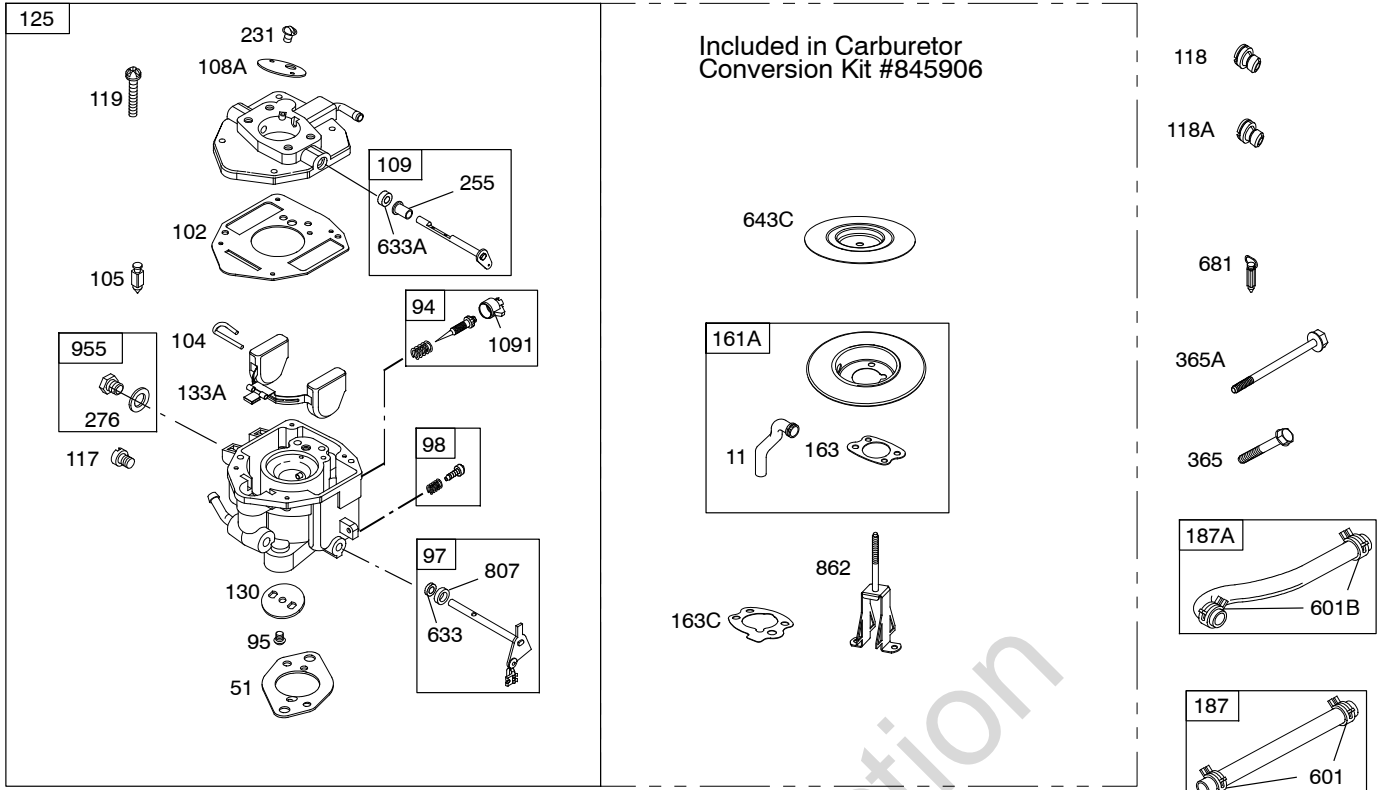

300C

151

Included in Fuel Tank Service #845137

Included in Fuel Tank Service #845138

DUAL CIRCUIT		10 - 16 AMP		20 AMP		20 AMP POWER LINK	
474	1059	474A	1059	474B	1059	474C	

NOTE: All stators use a No. 1119 mounting screw.