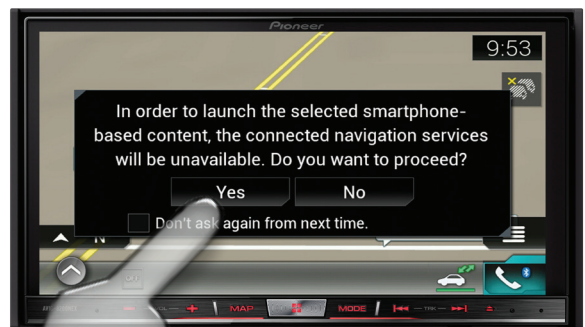

## Step 2: Turn off AVICSYNC.

Press the AVICSYNC icon.

If a confirmation prompt appears, press "Yes" to turn off AVICSYNC.

The AVICSYNC icon will change to gray color to indicate that it is now off.