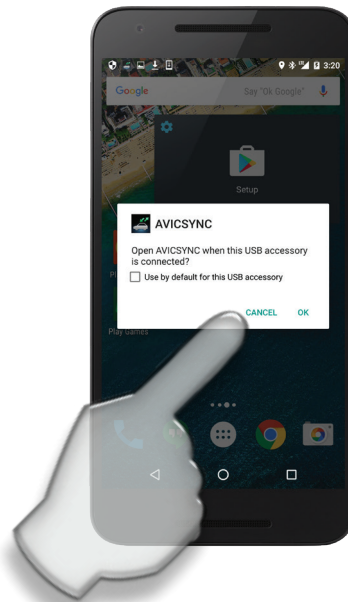

# Pioneer Car Electronics HOW TO:

How to turn off AVICSYNC connected navigation services to restore Android Auto™ functionality.

**Applicable Models:** AVIC-8200NEX / AVIC-8100NEX  
AVIC-7200NEX / AVIC-7100NEX

**Step 1: Confirm AVICSYNC connected navigation services mode is turned on.**

Connect your Android smartphone via USB to the Pioneer NEX receiver. If a pop-up message appears on your smartphone regarding AVICSYNC or NavFusion press cancel.

AVICSYNC app installed on smartphone

AVICSYNC app not installed on smartphone

Press the MAP key on the Pioneer NEX receiver. The Pioneer built-in navigation map screen should appear.

**Pioneer**