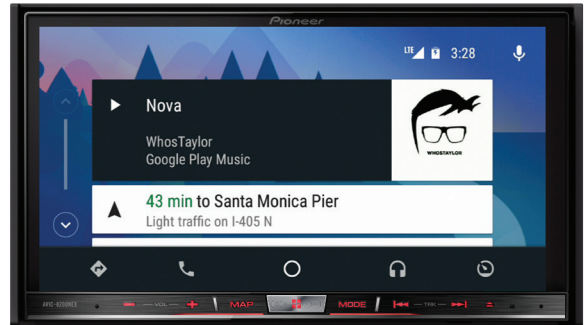

Step 3: Confirm Android Auto functionality has been restored.

After a few seconds, Android Auto will launch automatically.