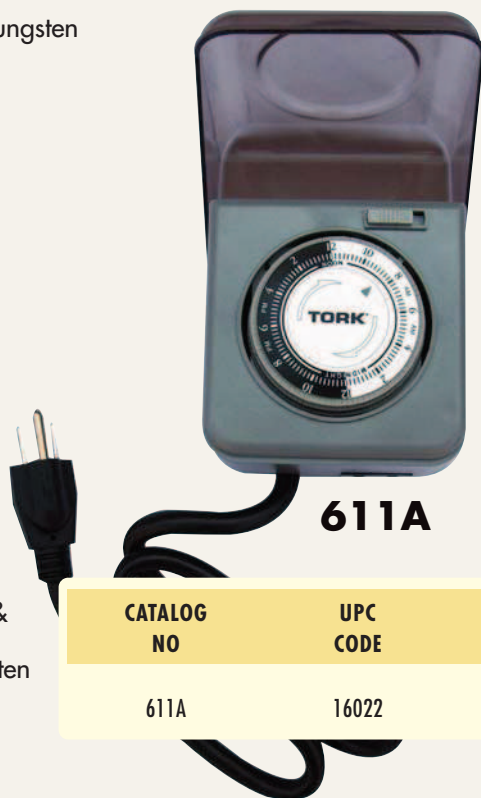

RATINGS

125VAC 15A Resistive & General Purpose
125VAC, 1250W Tungsten
125 VAC, 1/3 HP, TV-4

CATALOG NO	UPC CODE
611A	16022

651A & 652A PHOTOCELL CONTROLLED MECHANICAL OUTDOOR TIMER WITH ONE OR TWO OUTLETS

APPLICATIONS

- Ideal to control landscape lighting and Christmas lights
- Control small pumps, fountains, motors, etc

FEATURES

- Choice of settings:
  - ON at dusk & OFF 2, 4, 6, 8 hours later
  - ON at dusk, OFF at dawn
  - ON continuously
  - OFF

651A: 6.5" cord and one grounded outlet
652A: 6.5" cord and two grounded outlets

RATINGS 651A

125VAC 15A Resistive & General Purpose
125VAC, 1000W Tungsten
125 VAC, 1/3 HP, TV-4

RATINGS 652A

(total for two outlets)
125VAC 15A Resistive & General Purpose
125VAC, 625W Tungsten
125 VAC, 1/3 HP, TV-4