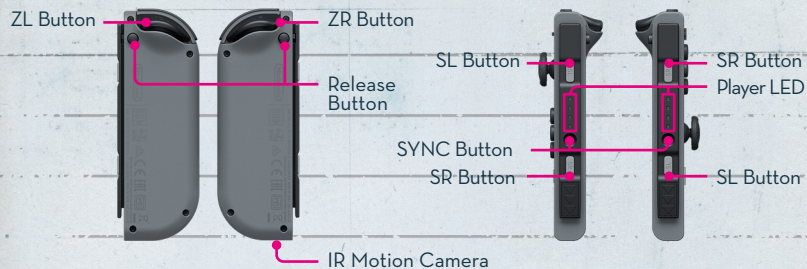

MOTION CONTROLS (VEHICLE)

ROTATE JOY-CON (R)	Control Camera
--------------------	----------------

MOTION CONTROLS (ON FOOT)

ROTATE JOY-CON (R)	Control Camera
--------------------	----------------

MOTION CONTROLS (GUN FIGHT)

TAP IR CAMERA	Reload
HOLD ZL	Take Aim
MOVE JOY-CON (R)	Aim
FLICK JOY-CON (R)	Switch Target
PRESS ZR	Shoot
PRESS RIGHT STICK	Reset Camera

MOTION CONTROLS (COMBAT)

SWIPE JOY-CON (R)	Punch
SWIPE JOY-CON (L)	Dodge
HOLD ZL	Lock-on Target