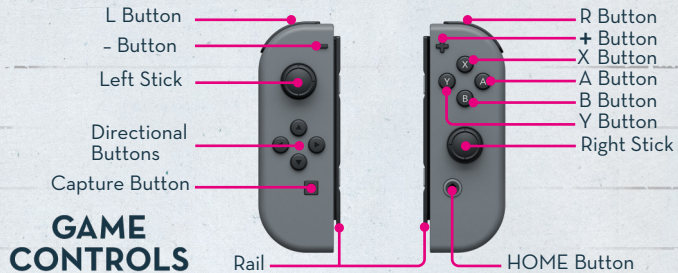

GENERAL CONTROLS (GUN FIGHT)

ZL BUTTON	Aim Weapon
ZR BUTTON	Shoot
R BUTTON	Enter / Exit Cover
LEFT STICK	Move in Cover
L BUTTON	Drop Weapon
A BUTTON	Pick Up Weapon

GENERAL CONTROLS (COMBAT)

ZL BUTTON	Lock Onto Target
A BUTTON	Punch
Y BUTTON	Dodge
X BUTTON	Grapple Moves
B BUTTON	Finishing Moves

SINGLE TAP	Movement
TOUCH AND DRAG	Control Camera
DOUBLE TAP	Interact / Pick Up
PINCH IN/OUT	Change View
TWO FINGER TAP	Cancel / Put Down
TWO FINGER TAP DURING A CUT SCENE	Skip Cut-Scene
SINGLE TAP ON MINI MAP	Bring Up Map

TOUCH CONTROLS (VEHICLE)

DOUBLE TAP VEHICLE	Enter / Exit Vehicle
HOLD ON VEHICLE	Ask Partner to Drive
TOUCH AND DRAG	Control Camera

TOUCH CONTROLS (INVESTIGATE)

TAP	Select Multiple Objects
DOUBLE TAP	Select Clue
DOUBLE TAP	Further Inspection
TOUCH AND DRAG	Rotate Clue
TWO FINGER TAP	Cancel / Put Down

GAME CONTROLS

TOUCH CONTROLS (NOTEBOOK)

DOUBLE TAP	Select Items
SWIPE LEFT / RIGHT	Turn Page
TWO FINGER TAP	Cancel
TOUCH AND DRAG UP / DOWN	Look at Interviewee
SWIPE	Select

TOUCH CONTROLS (MAP)

DOUBLE TAP ON THE MAP	Place Way Point
TOUCH AND DRAG	Map Navigation
PINCH IN / OUT	Zoom In / Out
TWO FINGER TAP	Exit Map