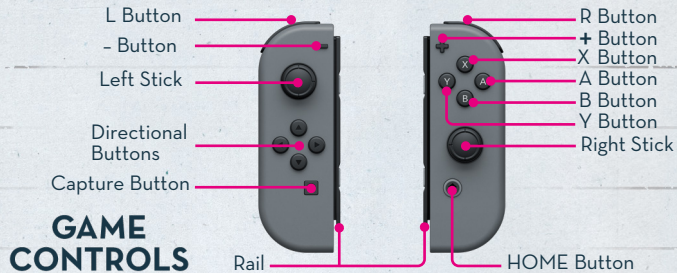

GENERAL CONTROLS

LEFT STICK	Movement / Rotate Objects in Hand
RIGHT STICK	Camera Movement
A BUTTON	Interact / Closer Look at Clues
Y BUTTON	Initiate Conversation
B BUTTON	Cancel
ZR BUTTON	Run
PRESS RIGHT STICK	Look Back
UP AND DOWN DIRECTIONAL BUTTONS	Change Selections in the Notebook
ZL AND ZR	Turn Pages in the Notebook

GENERAL CONTROLS

RIGHT DIRECTIONAL BUTTON	Call Partner
DOWN DIRECTIONAL BUTTON	Mini Map Zoom Out
LEFT DIRECTIONAL BUTTON	Camera Toggle
- BUTTON	View and Leave Notebook
+ BUTTON	Pause Menu

GENERAL CONTROLS (VEHICLE)

ZR BUTTON	Accelerate
ZL BUTTON	Brake/Reverse
LEFT STICK	Steering
R BUTTON	Handbrake
A BUTTON	Take Call from Dispatch
B BUTTON	View Landmarks
PRESS LEFT STICK	Activate Siren/Horn
LEFT DIRECTIONAL BUTTON	Camera Toggle
UP DIRECTIONAL BUTTON	Cinematic Camera
X BUTTON	Enter / Exit Vehicle / Hold for Partner to Drive

GENERAL CONTROLS (GUN FIGHT)

ZL BUTTON	Aim Weapon
ZR BUTTON	Shoot
R BUTTON	Enter / Exit Cover
LEFT STICK	Move in Cover
L BUTTON	Drop Weapon
A BUTTON	Pick Up Weapon

GENERAL CONTROLS (COMBAT)

ZL BUTTON	Lock Onto Target
A BUTTON	Punch
Y BUTTON	Dodge
X BUTTON	Grapple Moves
B BUTTON	Finishing Moves

GENERAL CONTROLS (INTERROGATION)

A BUTTON	Select GOOD COP
Y BUTTON	Select BAD COP
X BUTTON	Select ACCUSE
L BUTTON	Use Intuition Point
RIGHT STICK	Look at Interviewee
B BUTTON	Cancel

TOUCH CONTROLS (ON FOOT)

SINGLE TAP	Movement
TOUCH AND DRAG	Control Camera
DOUBLE TAP	Interact / Pick Up
PINCH IN/OUT	Change View
TWO FINGER TAP	Cancel / Put Down
TWO FINGER TAP DURING A CUT SCENE	Skip Cut-Scene
SINGLE TAP ON MINI MAP	Bring Up Map

TOUCH CONTROLS (VEHICLE)

DOUBLE TAP VEHICLE	Enter / Exit Vehicle
HOLD ON VEHICLE	Ask Partner to Drive
TOUCH AND DRAG	Control Camera

TOUCH CONTROLS (INVESTIGATE)